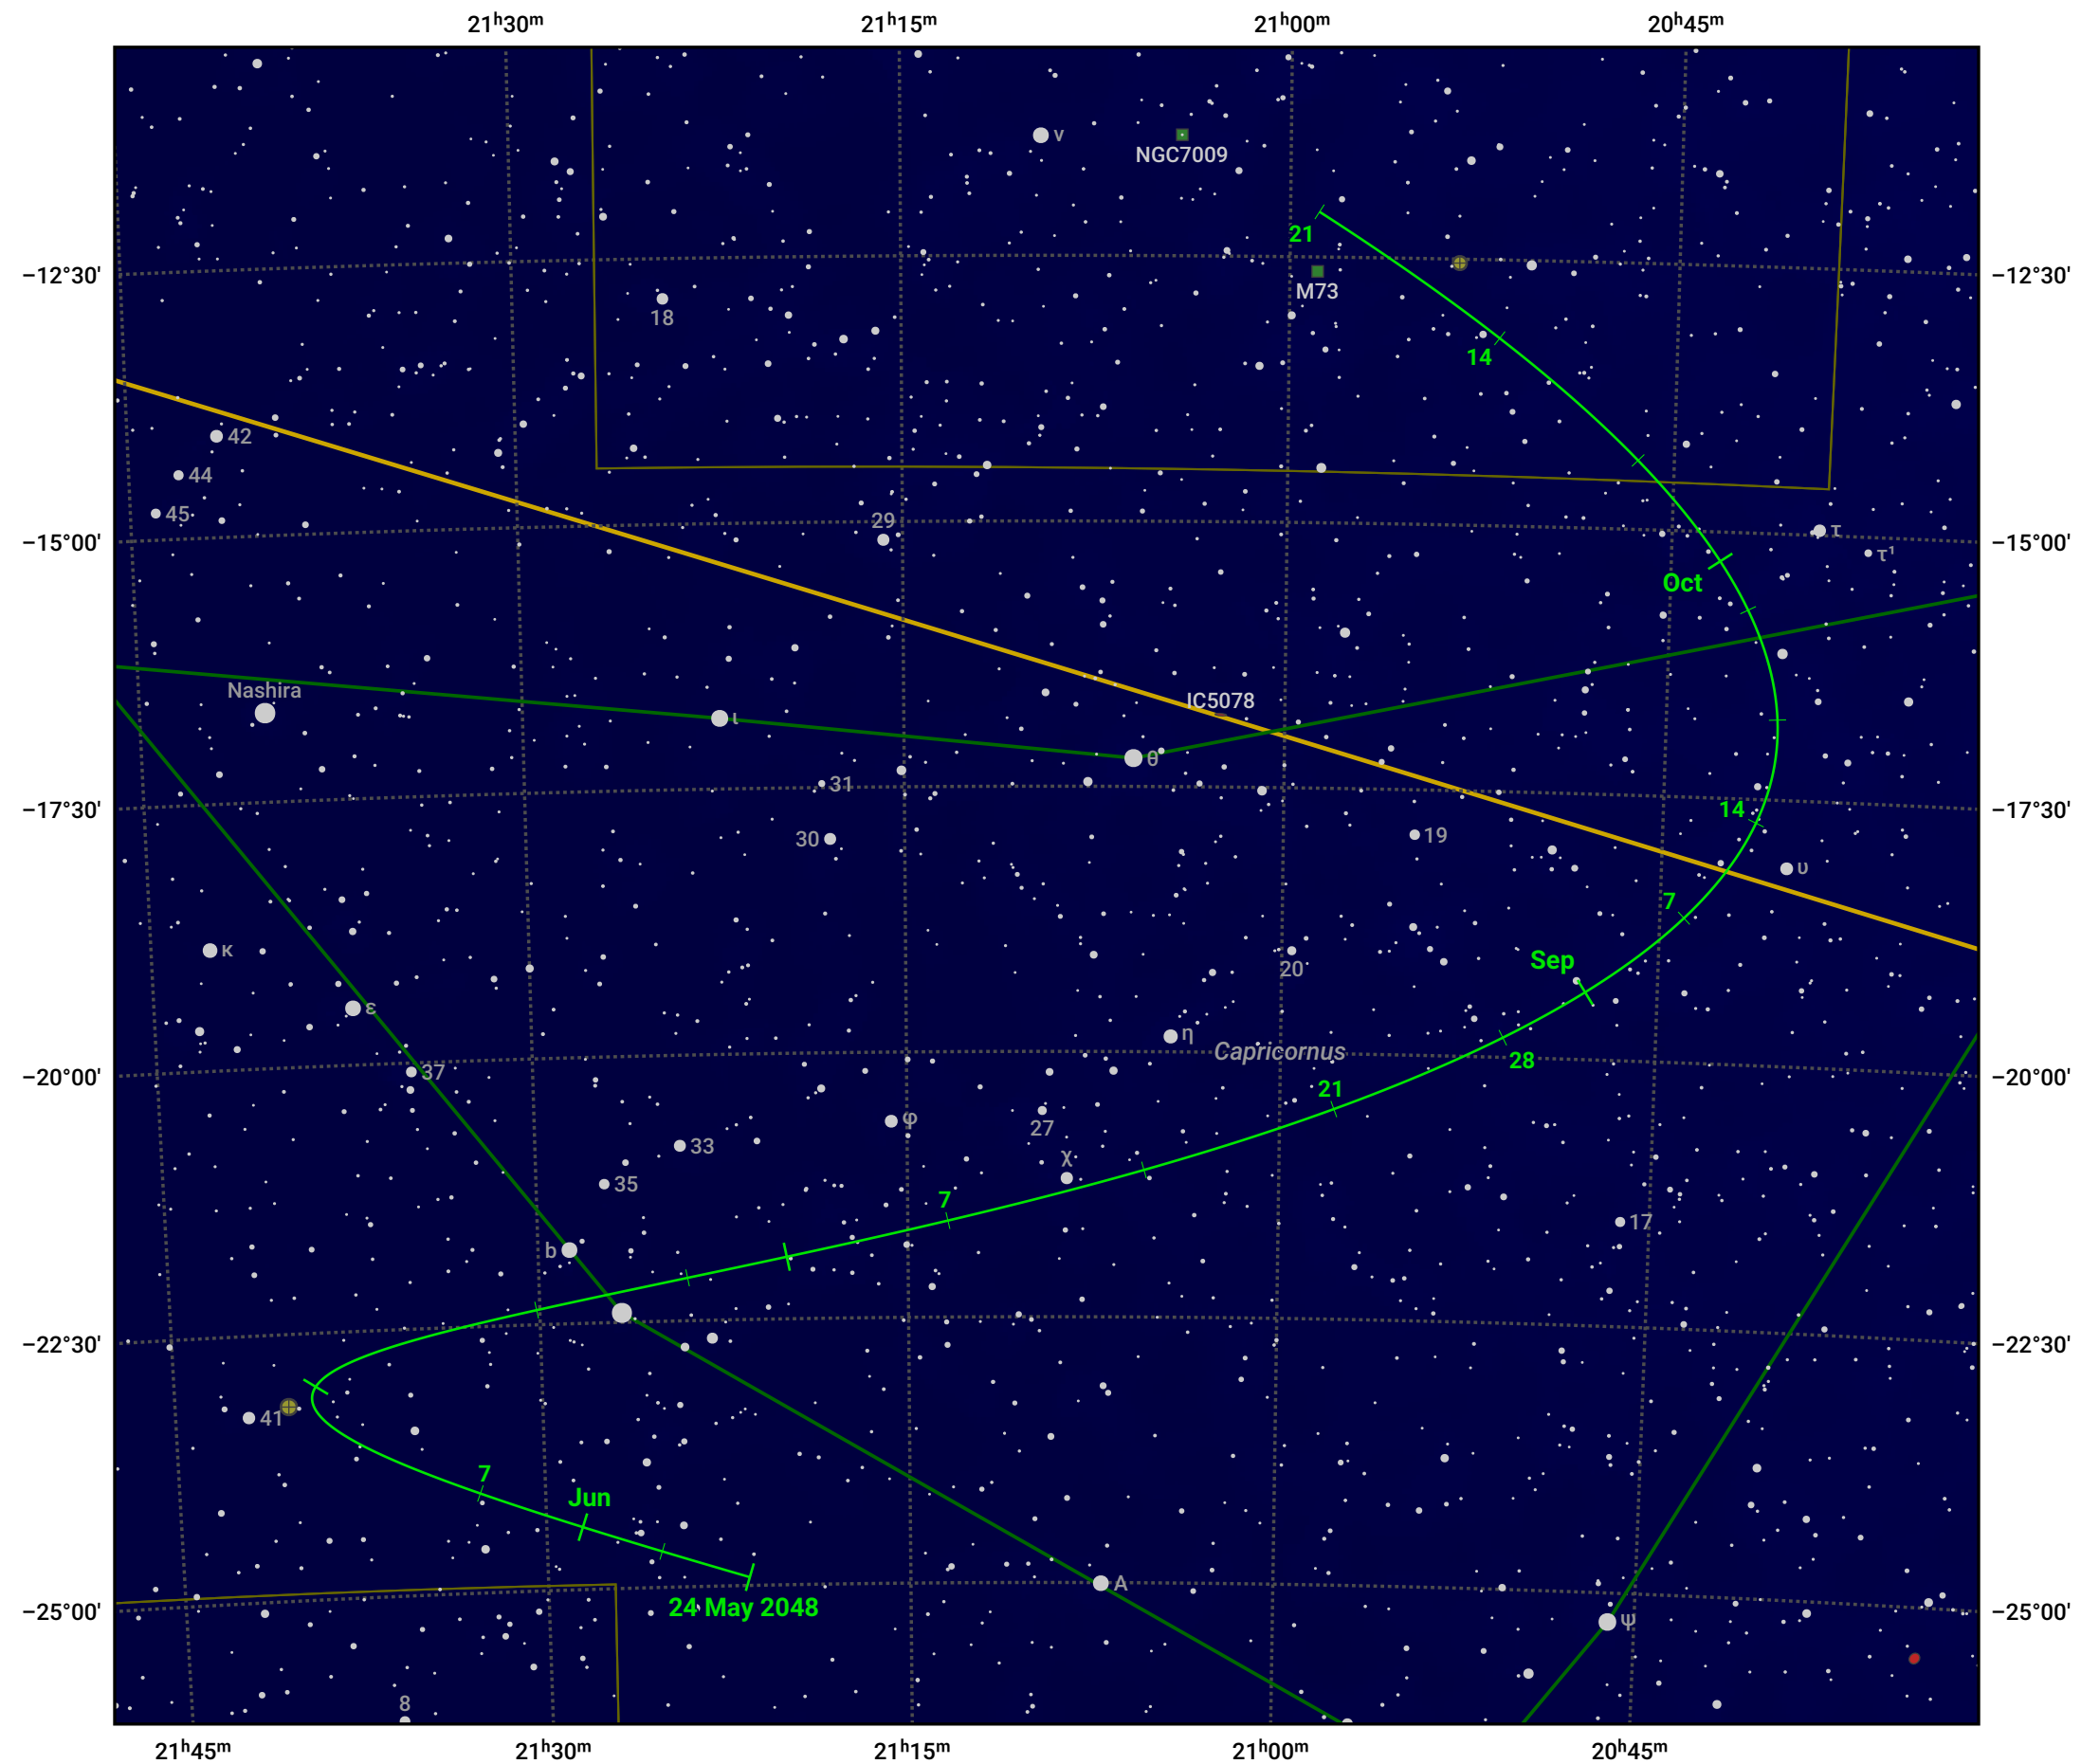

The path of Asteroid 324 Bamberga around opposition on 7 Aug 2048

© Dominic Ford 2011–2024. Date markers placed at midnight UTC. Downloaded from <https://in-the-sky.org>

Magnitude scale: 10.0 9.0 8.0 7.0 6.0 5.0 4.0 3.0

— Ecliptic Plane

Galaxy Bright nebula Open cluster Globular cluster

Date	Mag	Phase
2048 Jun 1	11.2	96%
2048 Jun 29	10.4	97%
2048 Jul 1	10.3	98%
2048 Jul 28	9.3	100%
2048 Aug 1	9.2	100%
2048 Sep 1	9.5	98%
2048 Oct 1	10.1	94%
2048 Oct 17	10.3	93%