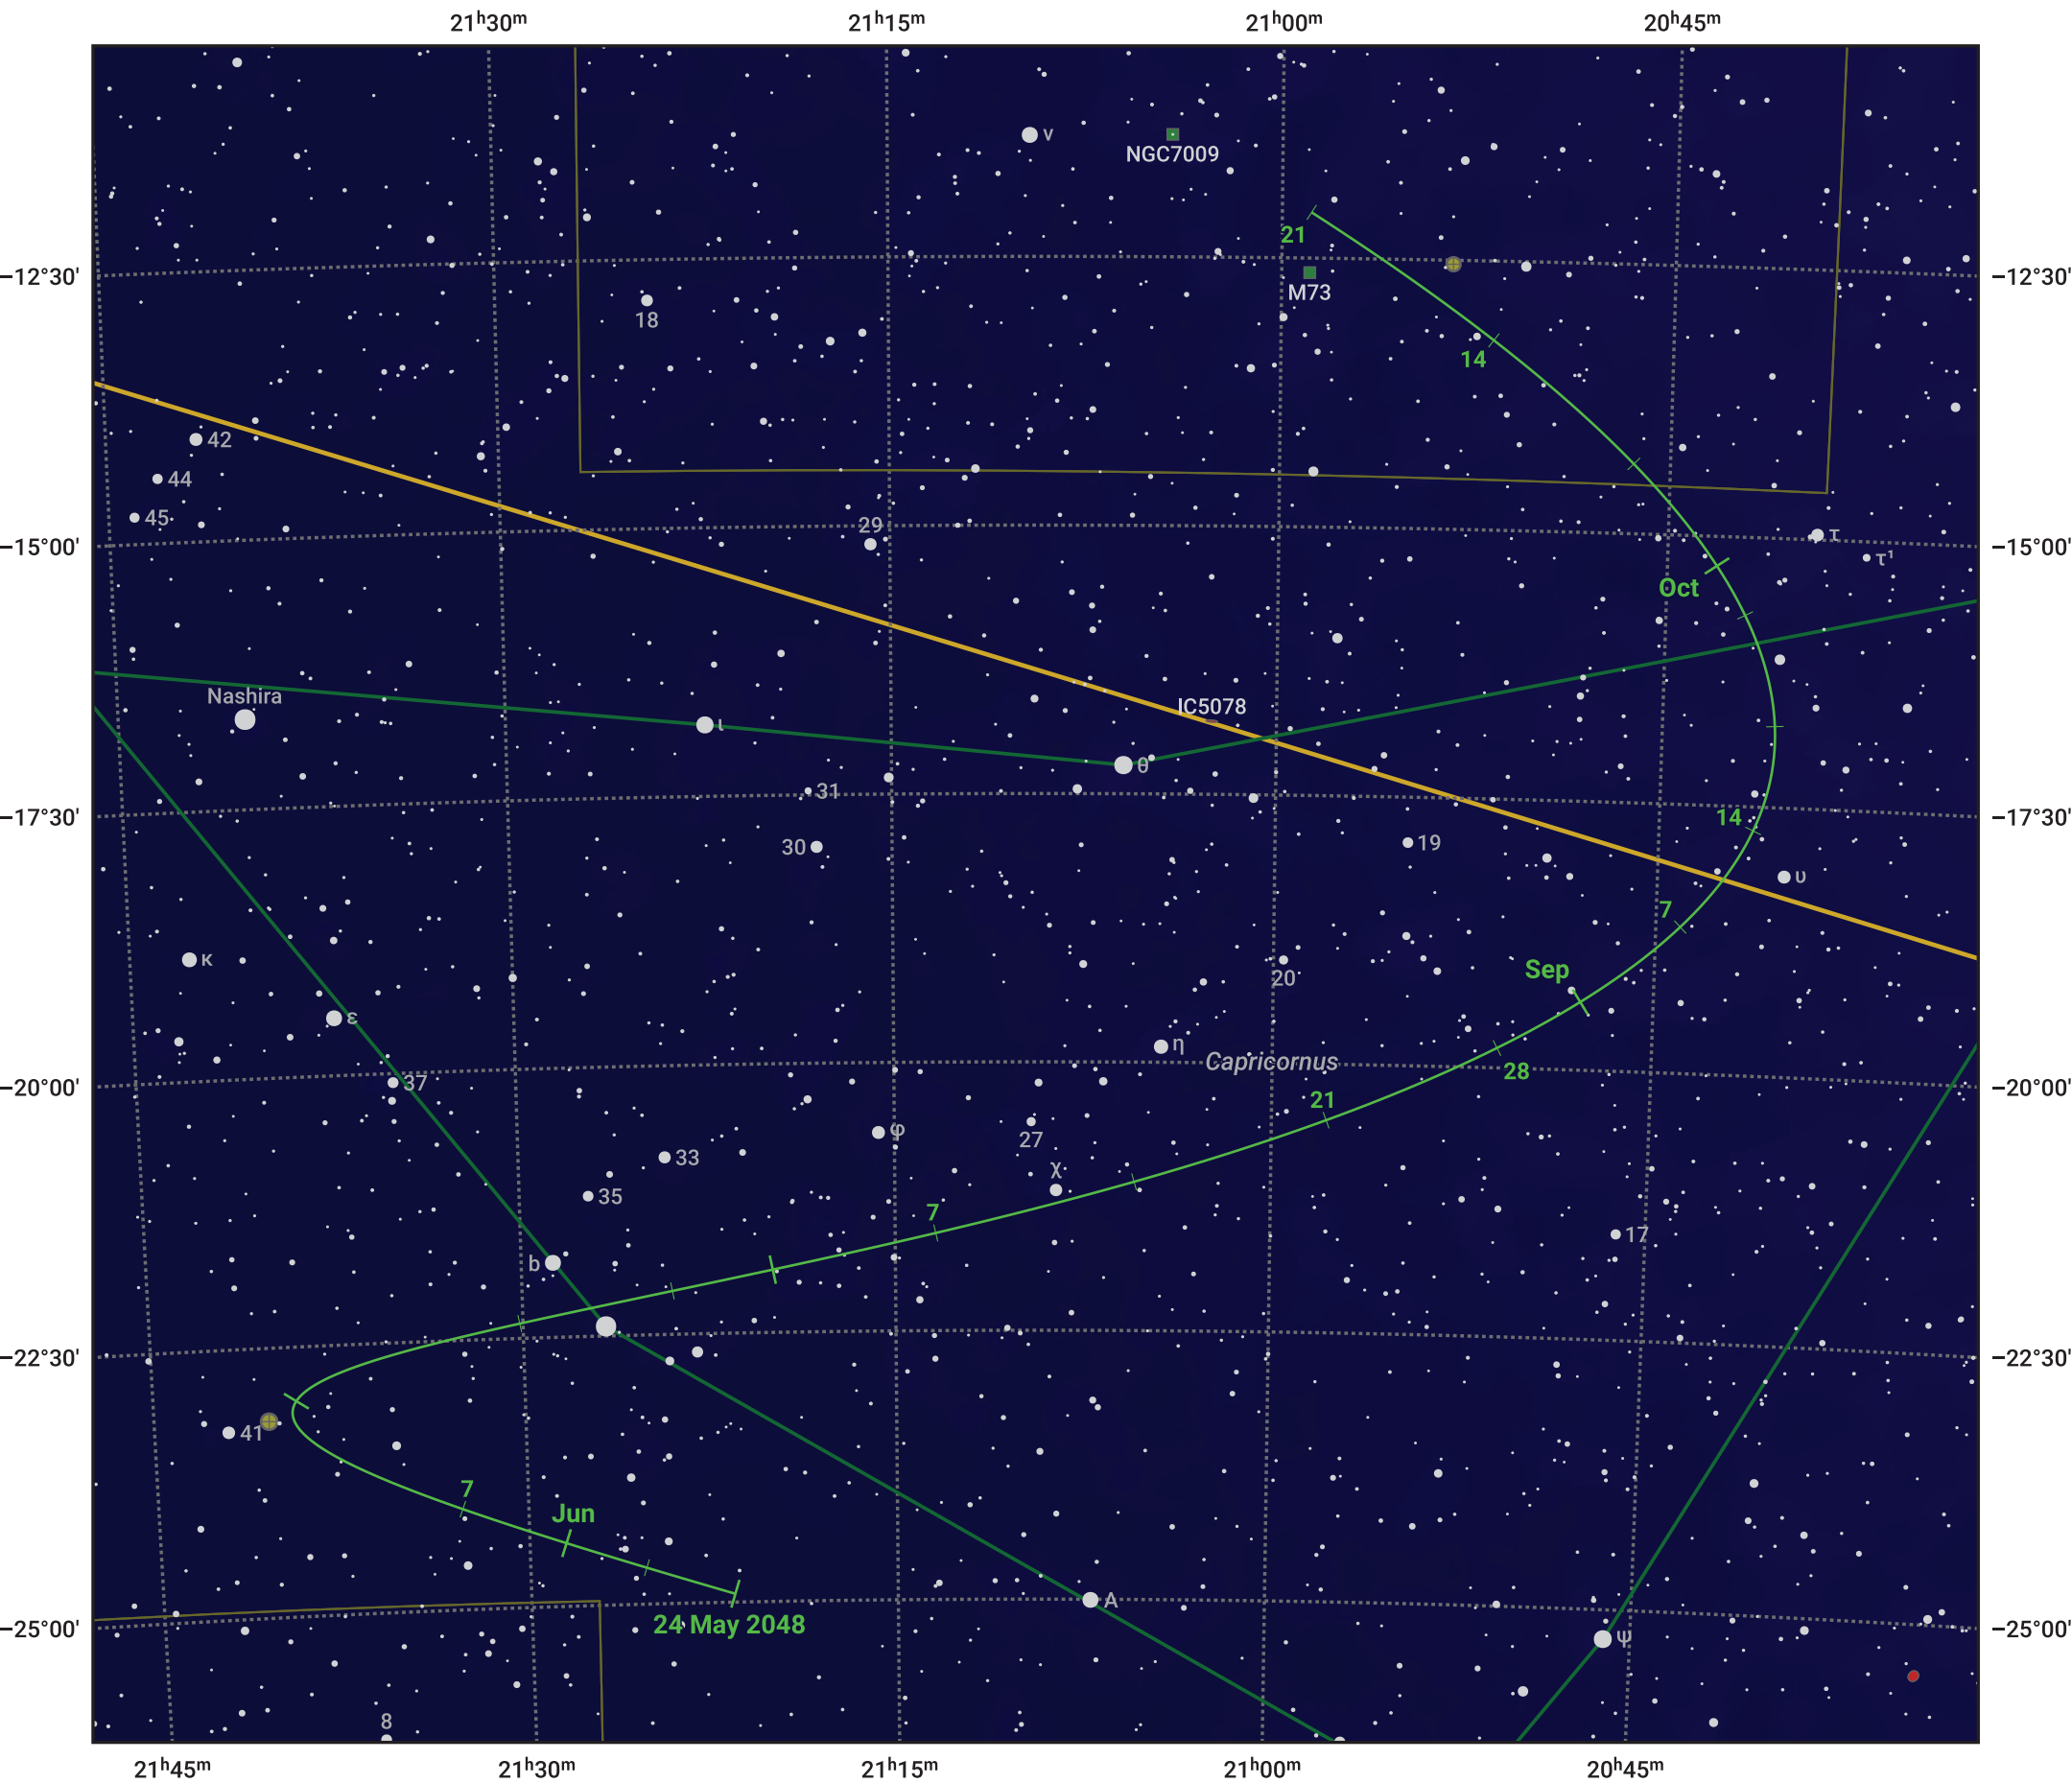

The path of Asteroid 324 Bamberga around opposition on 7 Aug 2048

© Dominic Ford 2011–2024. Date markers placed at midnight UTC. Downloaded from <https://in-the-sky.org>

Magnitude scale: 10.0 9.0 8.0 7.0 6.0 5.0 4.0 3.0

— Ecliptic Plane

Galaxy Bright nebula Open cluster Globular cluster

Date	Mag	Phase
2048 Jun 1	11.2	96%
2048 Jun 29	10.4	97%
2048 Jul 1	10.3	98%
2048 Jul 28	9.3	100%
2048 Aug 1	9.2	100%
2048 Sep 1	9.5	98%
2048 Oct 1	10.1	94%
2048 Oct 17	10.3	93%