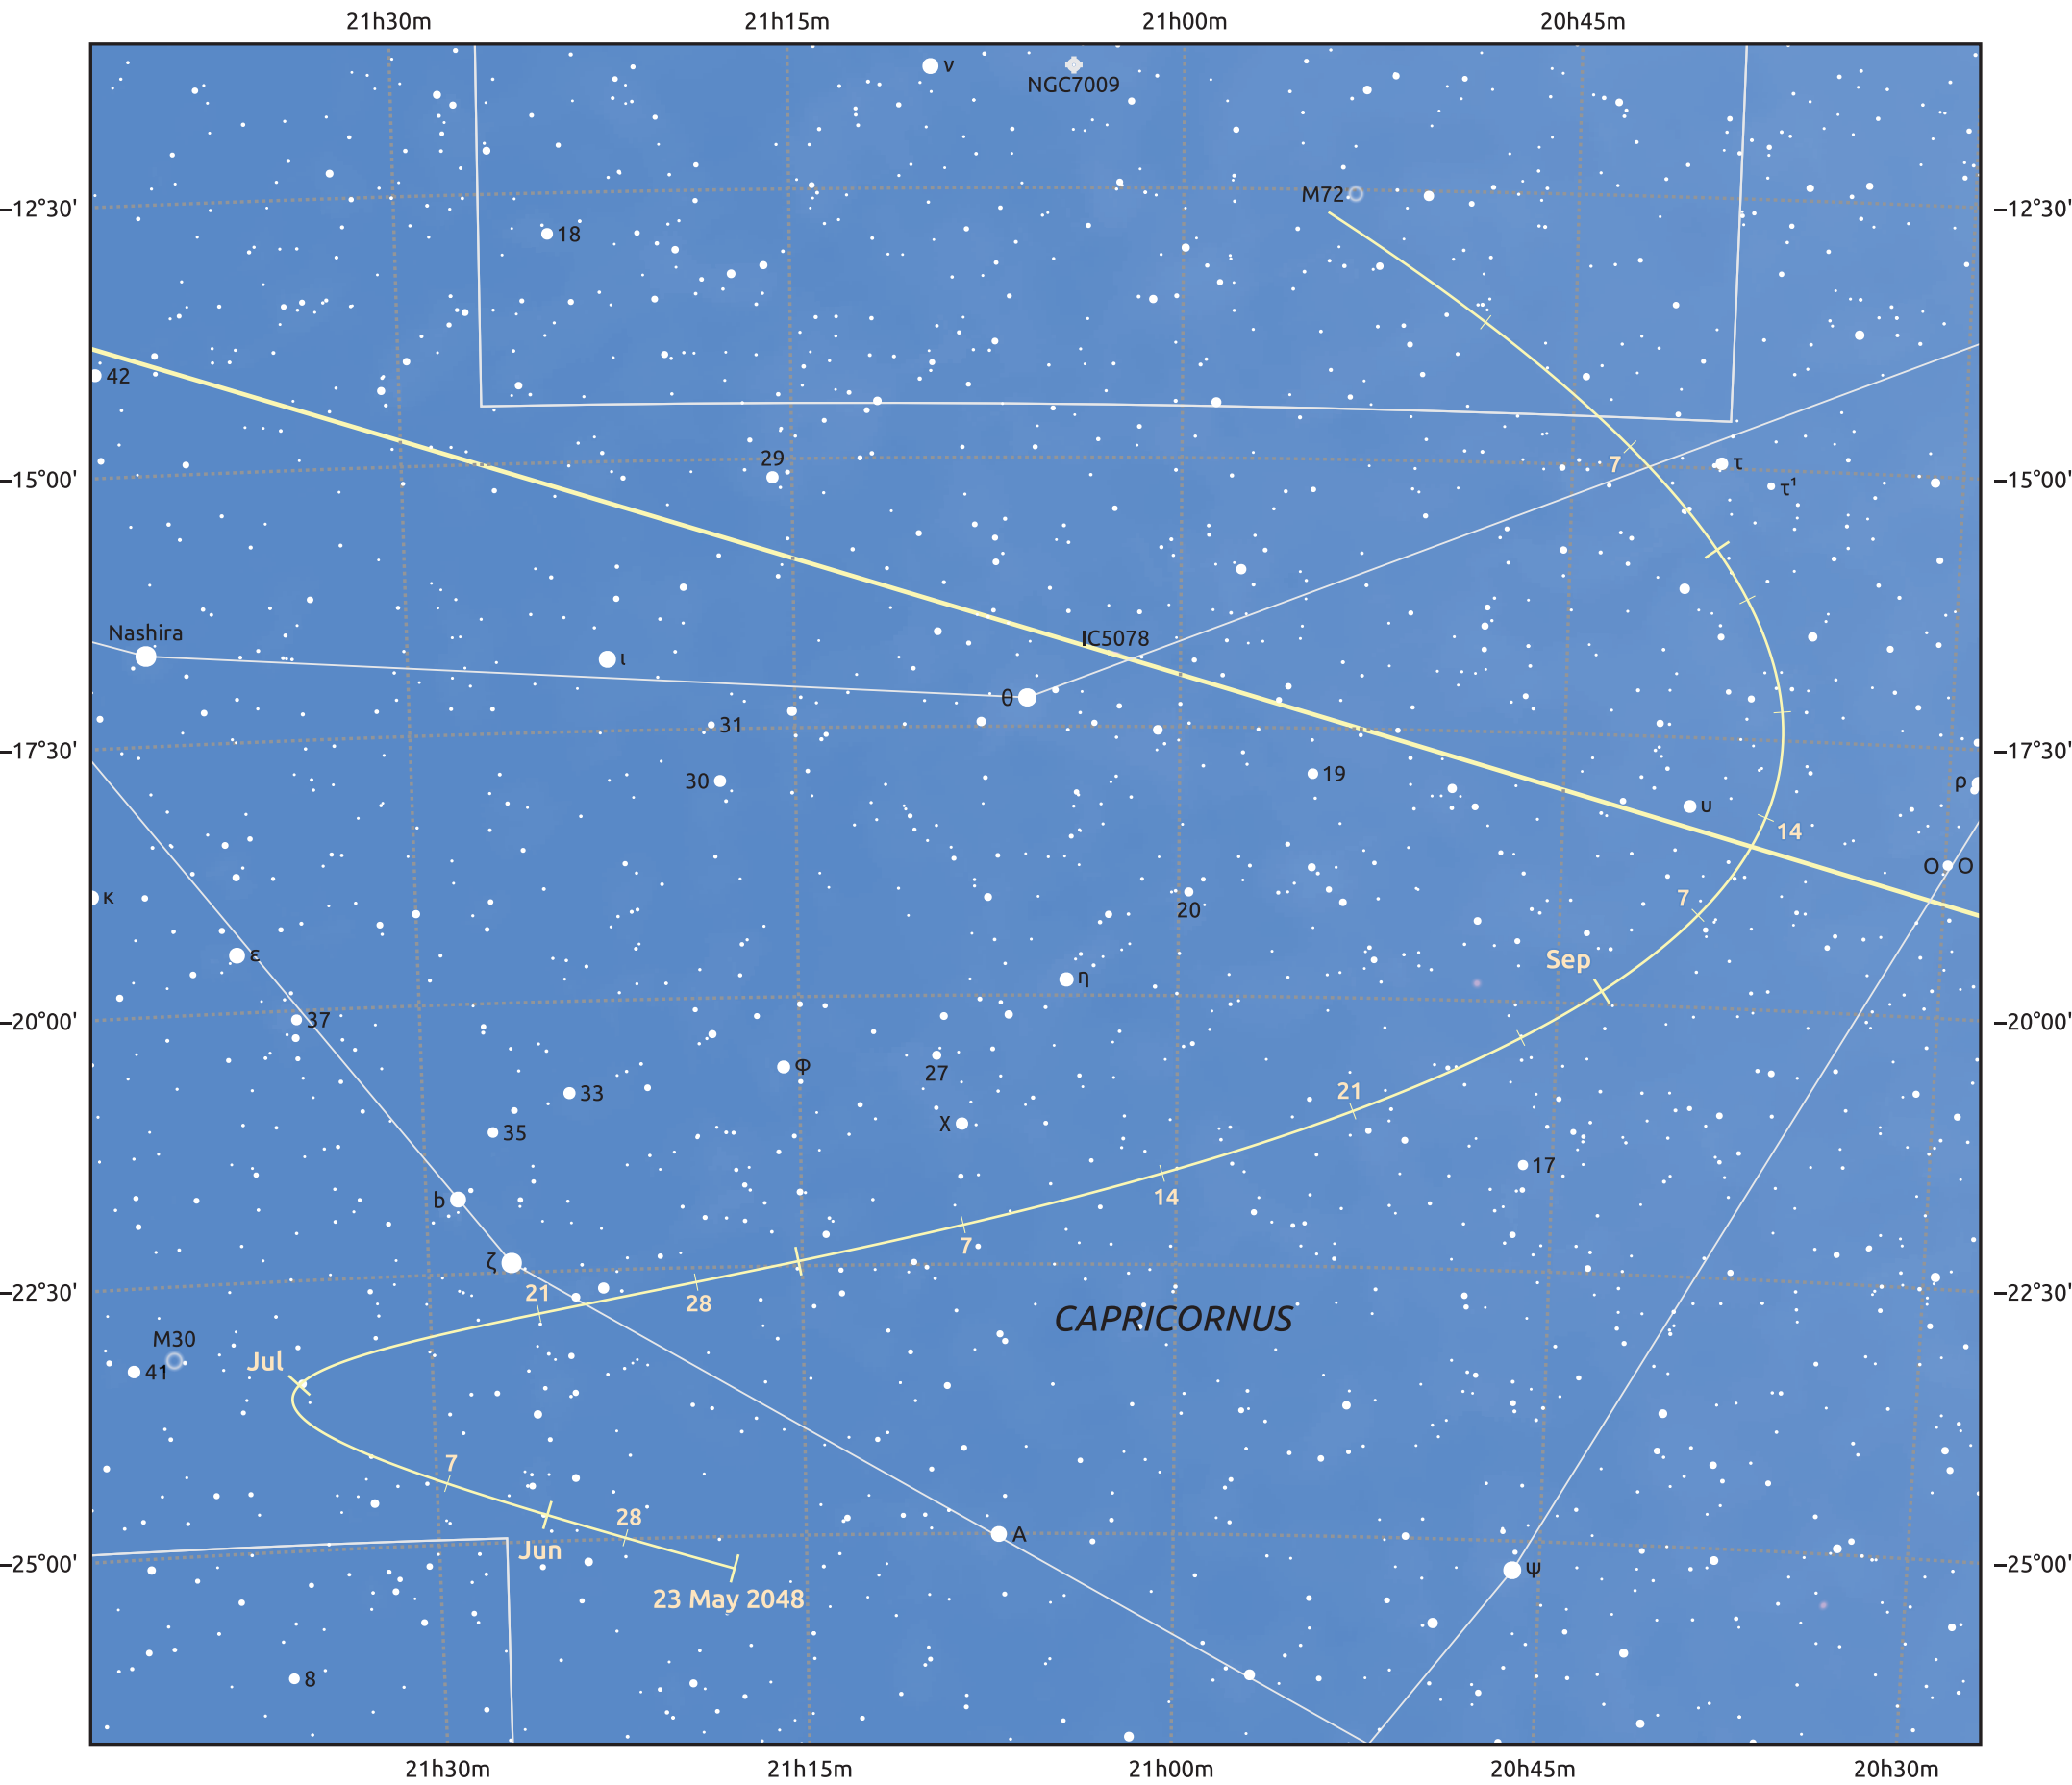

The path of Asteroid 324 Bamberga around opposition on 6 Aug 2048

© Dominic Ford 2011–2025. Date markers placed at midnight UTC. Downloaded from <https://in-the-sky.org>

Magnitude scale: 10.0 9.0 8.0 7.0 6.0 5.0 4.0 3.0

— Ecliptic Plane

Galaxy Bright nebula Open cluster Globular cluster Planetary nebula

Date	Mag	Phase
2048 Jun 1	11.2	96%
2048 Jun 28	10.4	97%
2048 Jul 1	10.3	98%
2048 Jul 27	9.4	100%
2048 Aug 1	9.2	100%
2048 Sep 1	9.5	98%
2048 Oct 1	10.1	94%
2048 Oct 18	10.4	93%