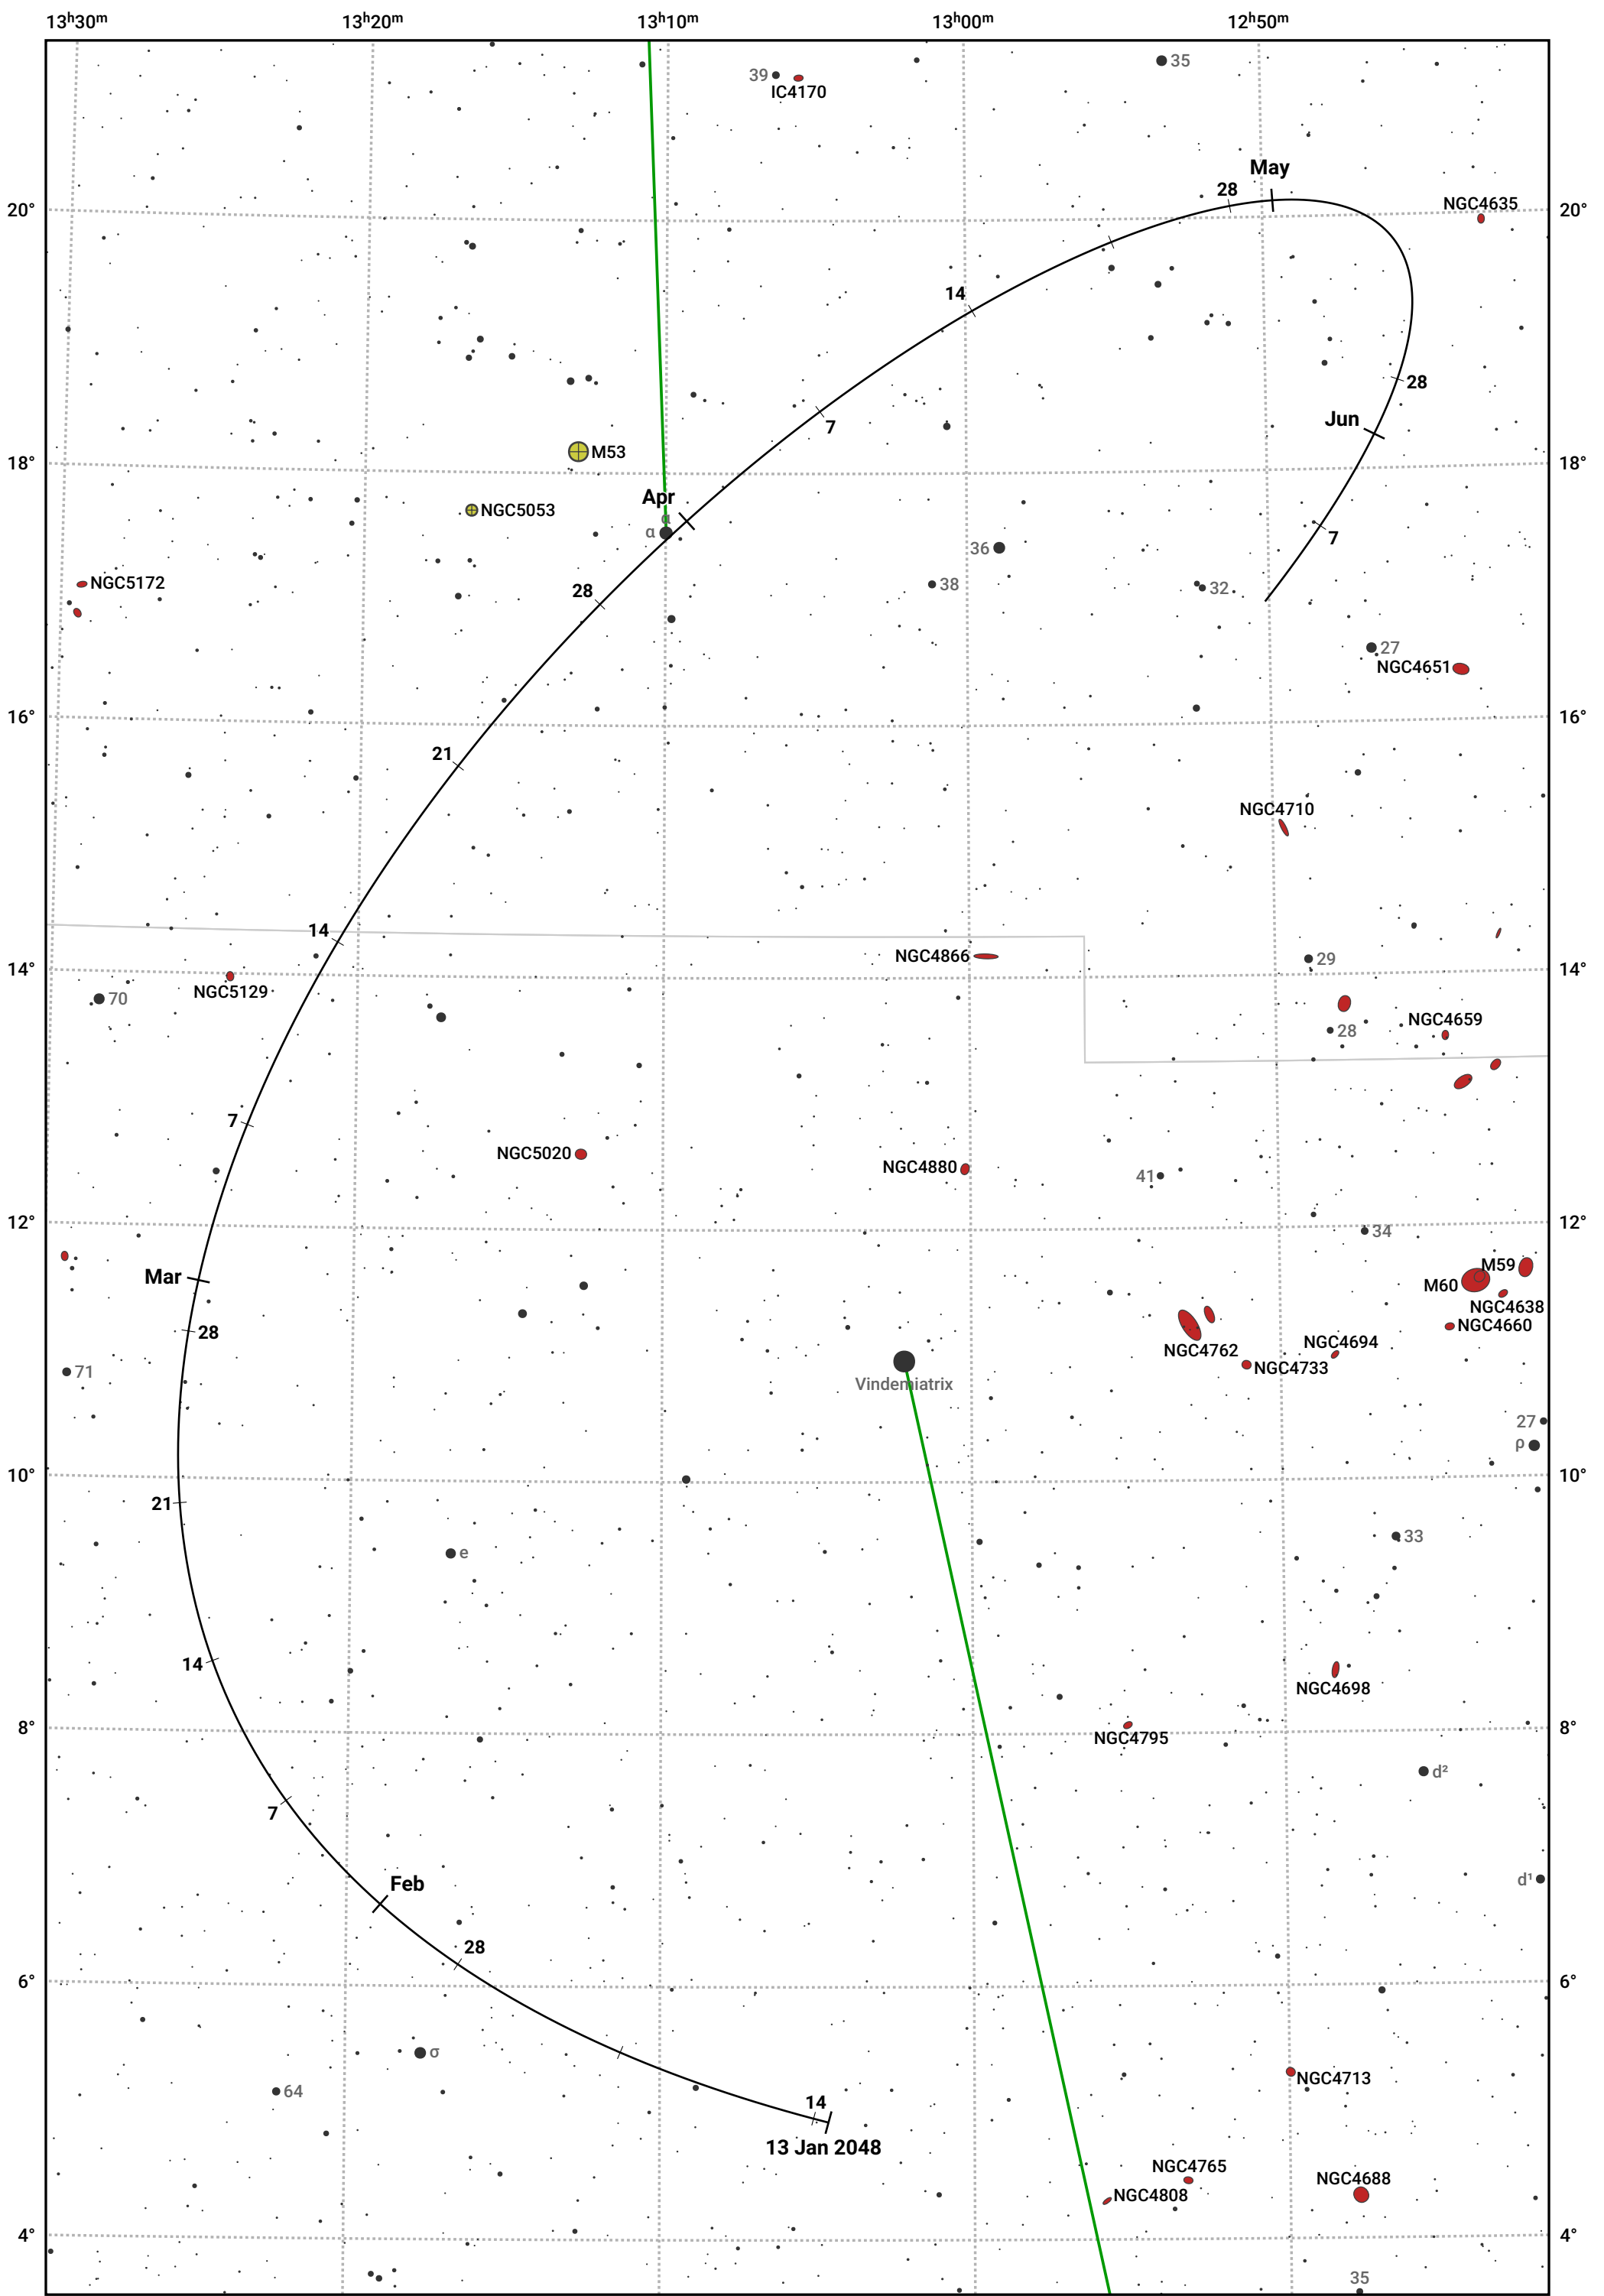

The path of Asteroid 354 Eleonora around opposition on 28 Mar 2048

© Dominic Ford 2011–2024. Date markers placed at midnight UTC. Downloaded from <https://in-the-sky.org>

Magnitude scale: 11.0 10.0 9.0 8.0 7.0 6.0 5.0 4.0 3.0 2.0

— Ecliptic Plane

Galaxy Bright nebula Open cluster Globular cluster

Date	Mag
2048 Feb 1	10.6
2048 Mar 1	10.1
2048 Mar 15	9.9
2048 Apr 1	9.8
2048 May 1	10.3
2048 Jun 1	10.8
2048 Jun 4	10.9