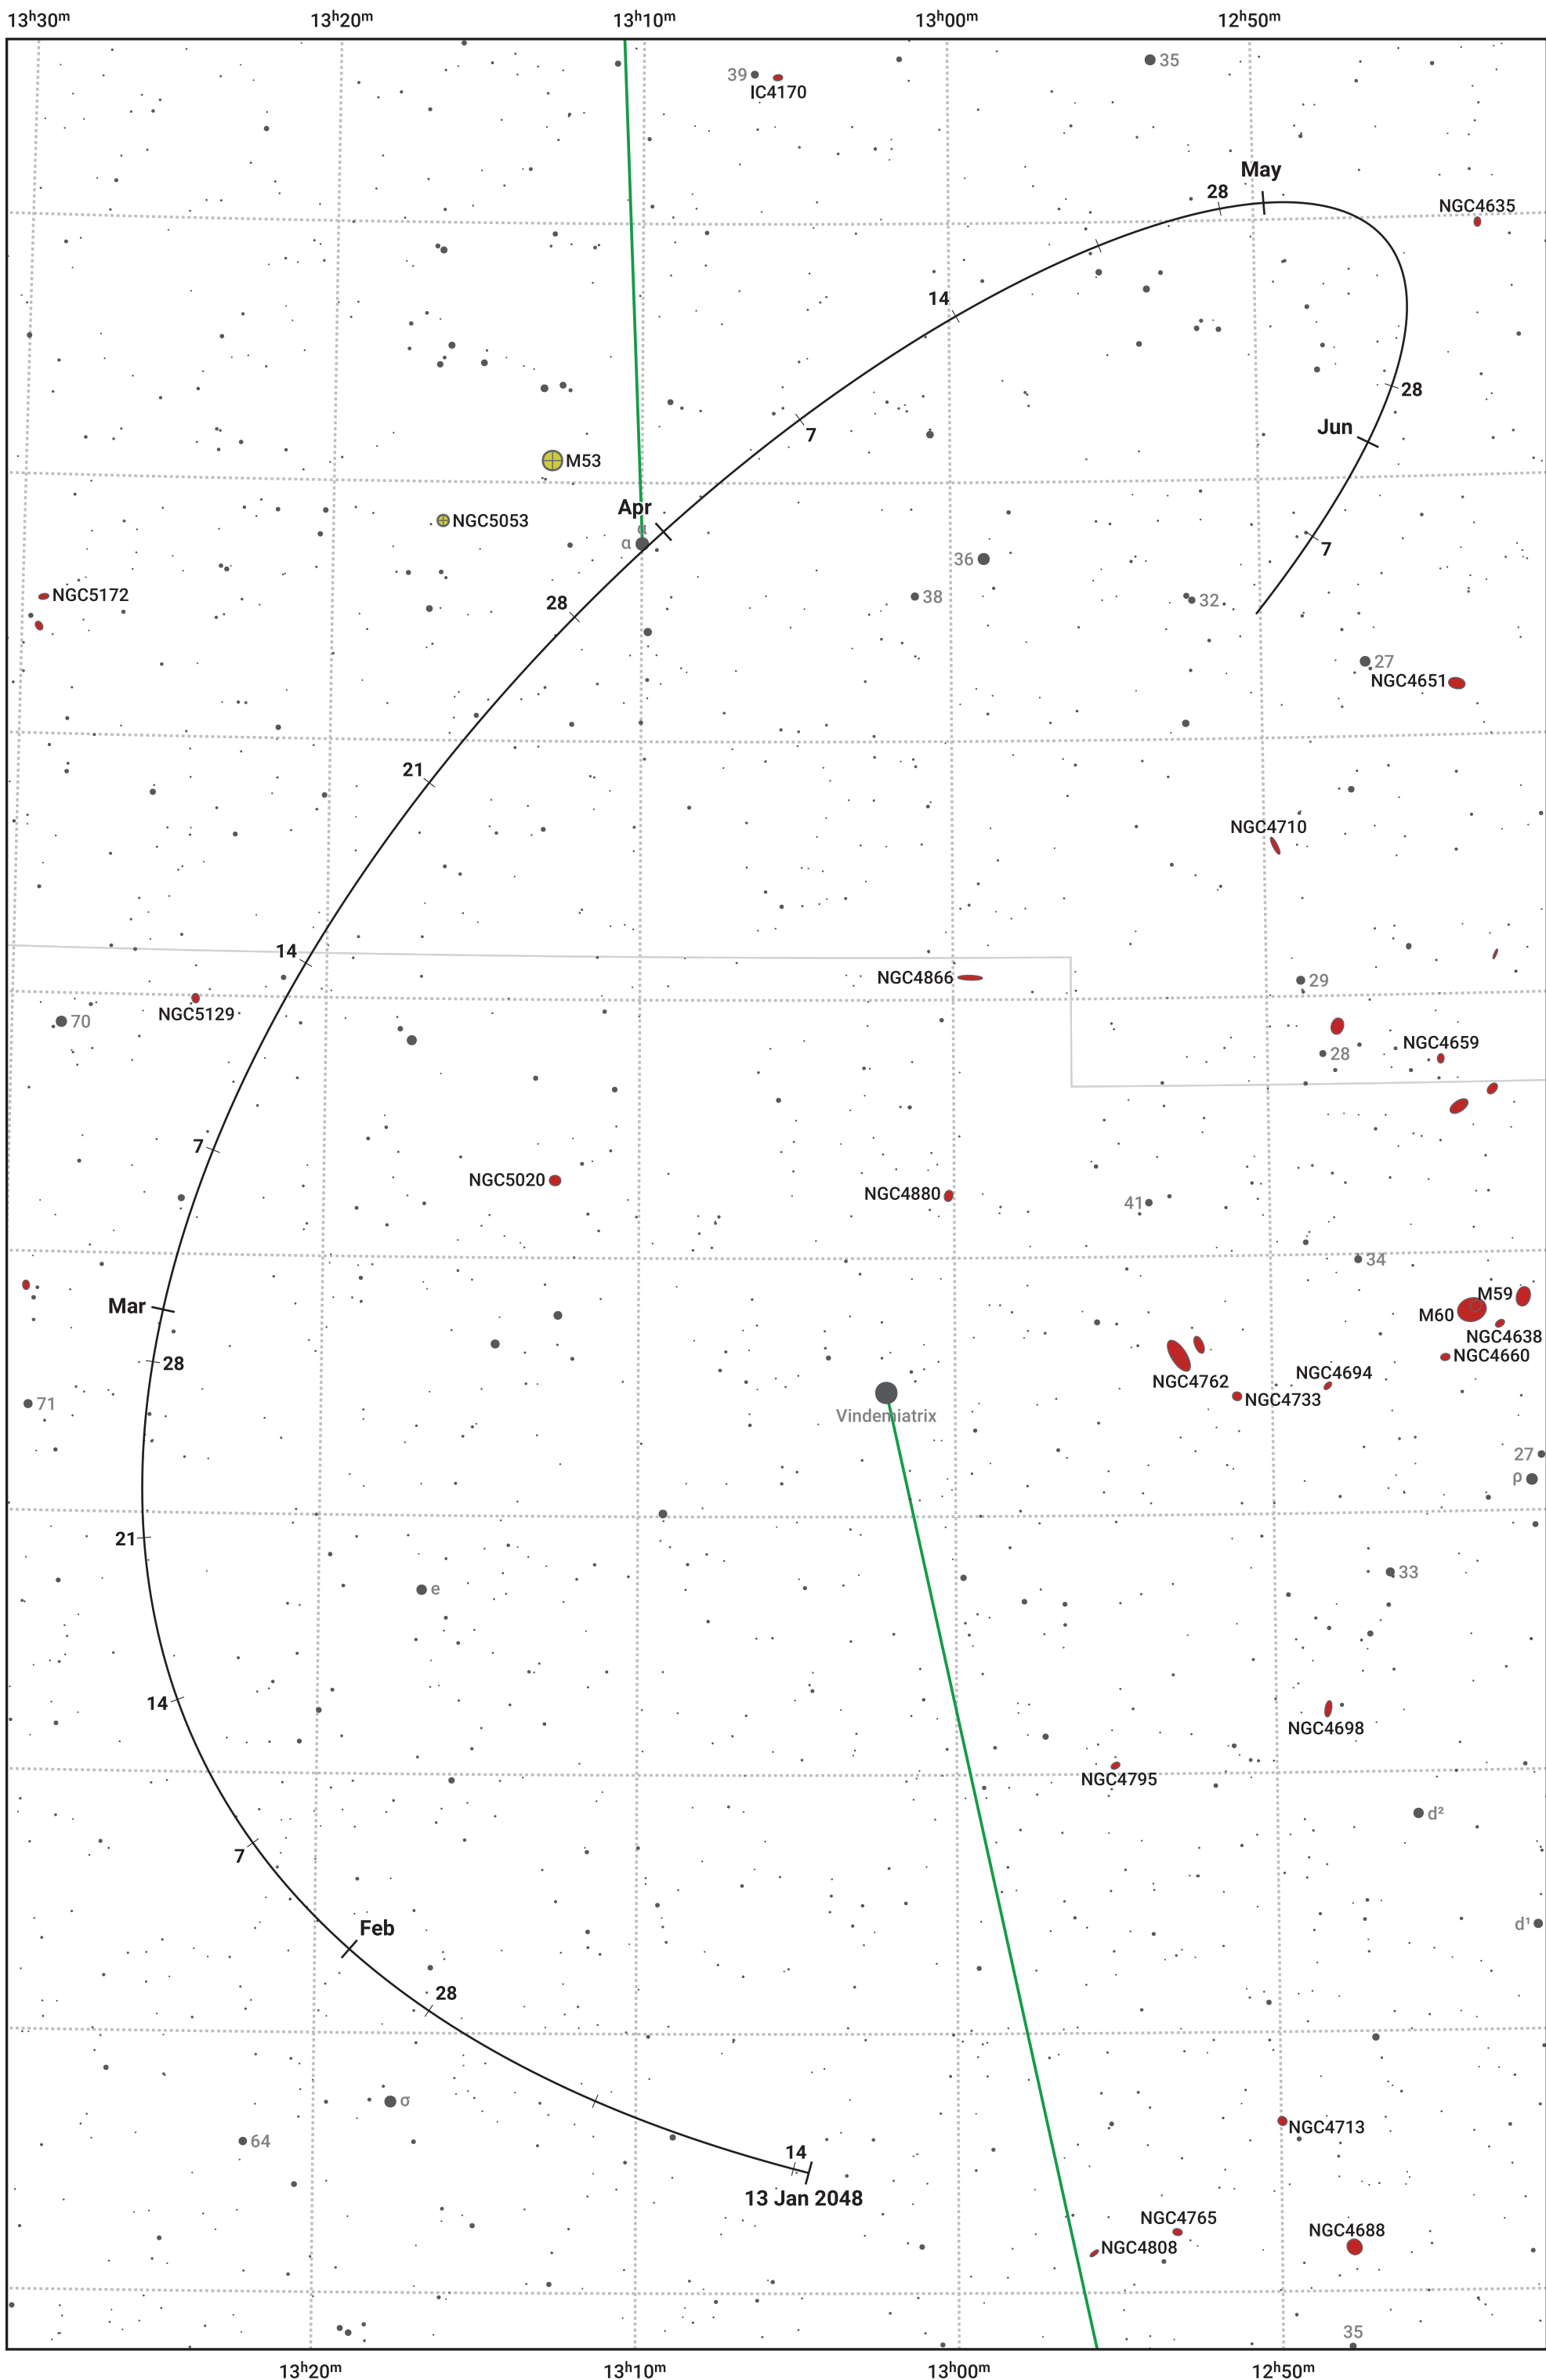

The path of Asteroid 354 Eleonora around opposition on 28 Mar 2048

© Dominic Ford 2011–2024. Date markers placed at midnight UTC. Downloaded from <https://in-the-sky.org>

Magnitude scale: 11.0 10.0 9.0 8.0 7.0 6.0 5.0 4.0 3.0 2.0

- Galaxy
- Bright nebula
- Open cluster
- ⊕ Globular cluster

Date	Mag
2048 Feb 1	10.6
2048 Mar 1	10.1
2048 Mar 15	9.9
2048 Apr 1	9.8
2048 May 1	10.3
2048 Jun 1	10.8
2048 Jun 4	10.9