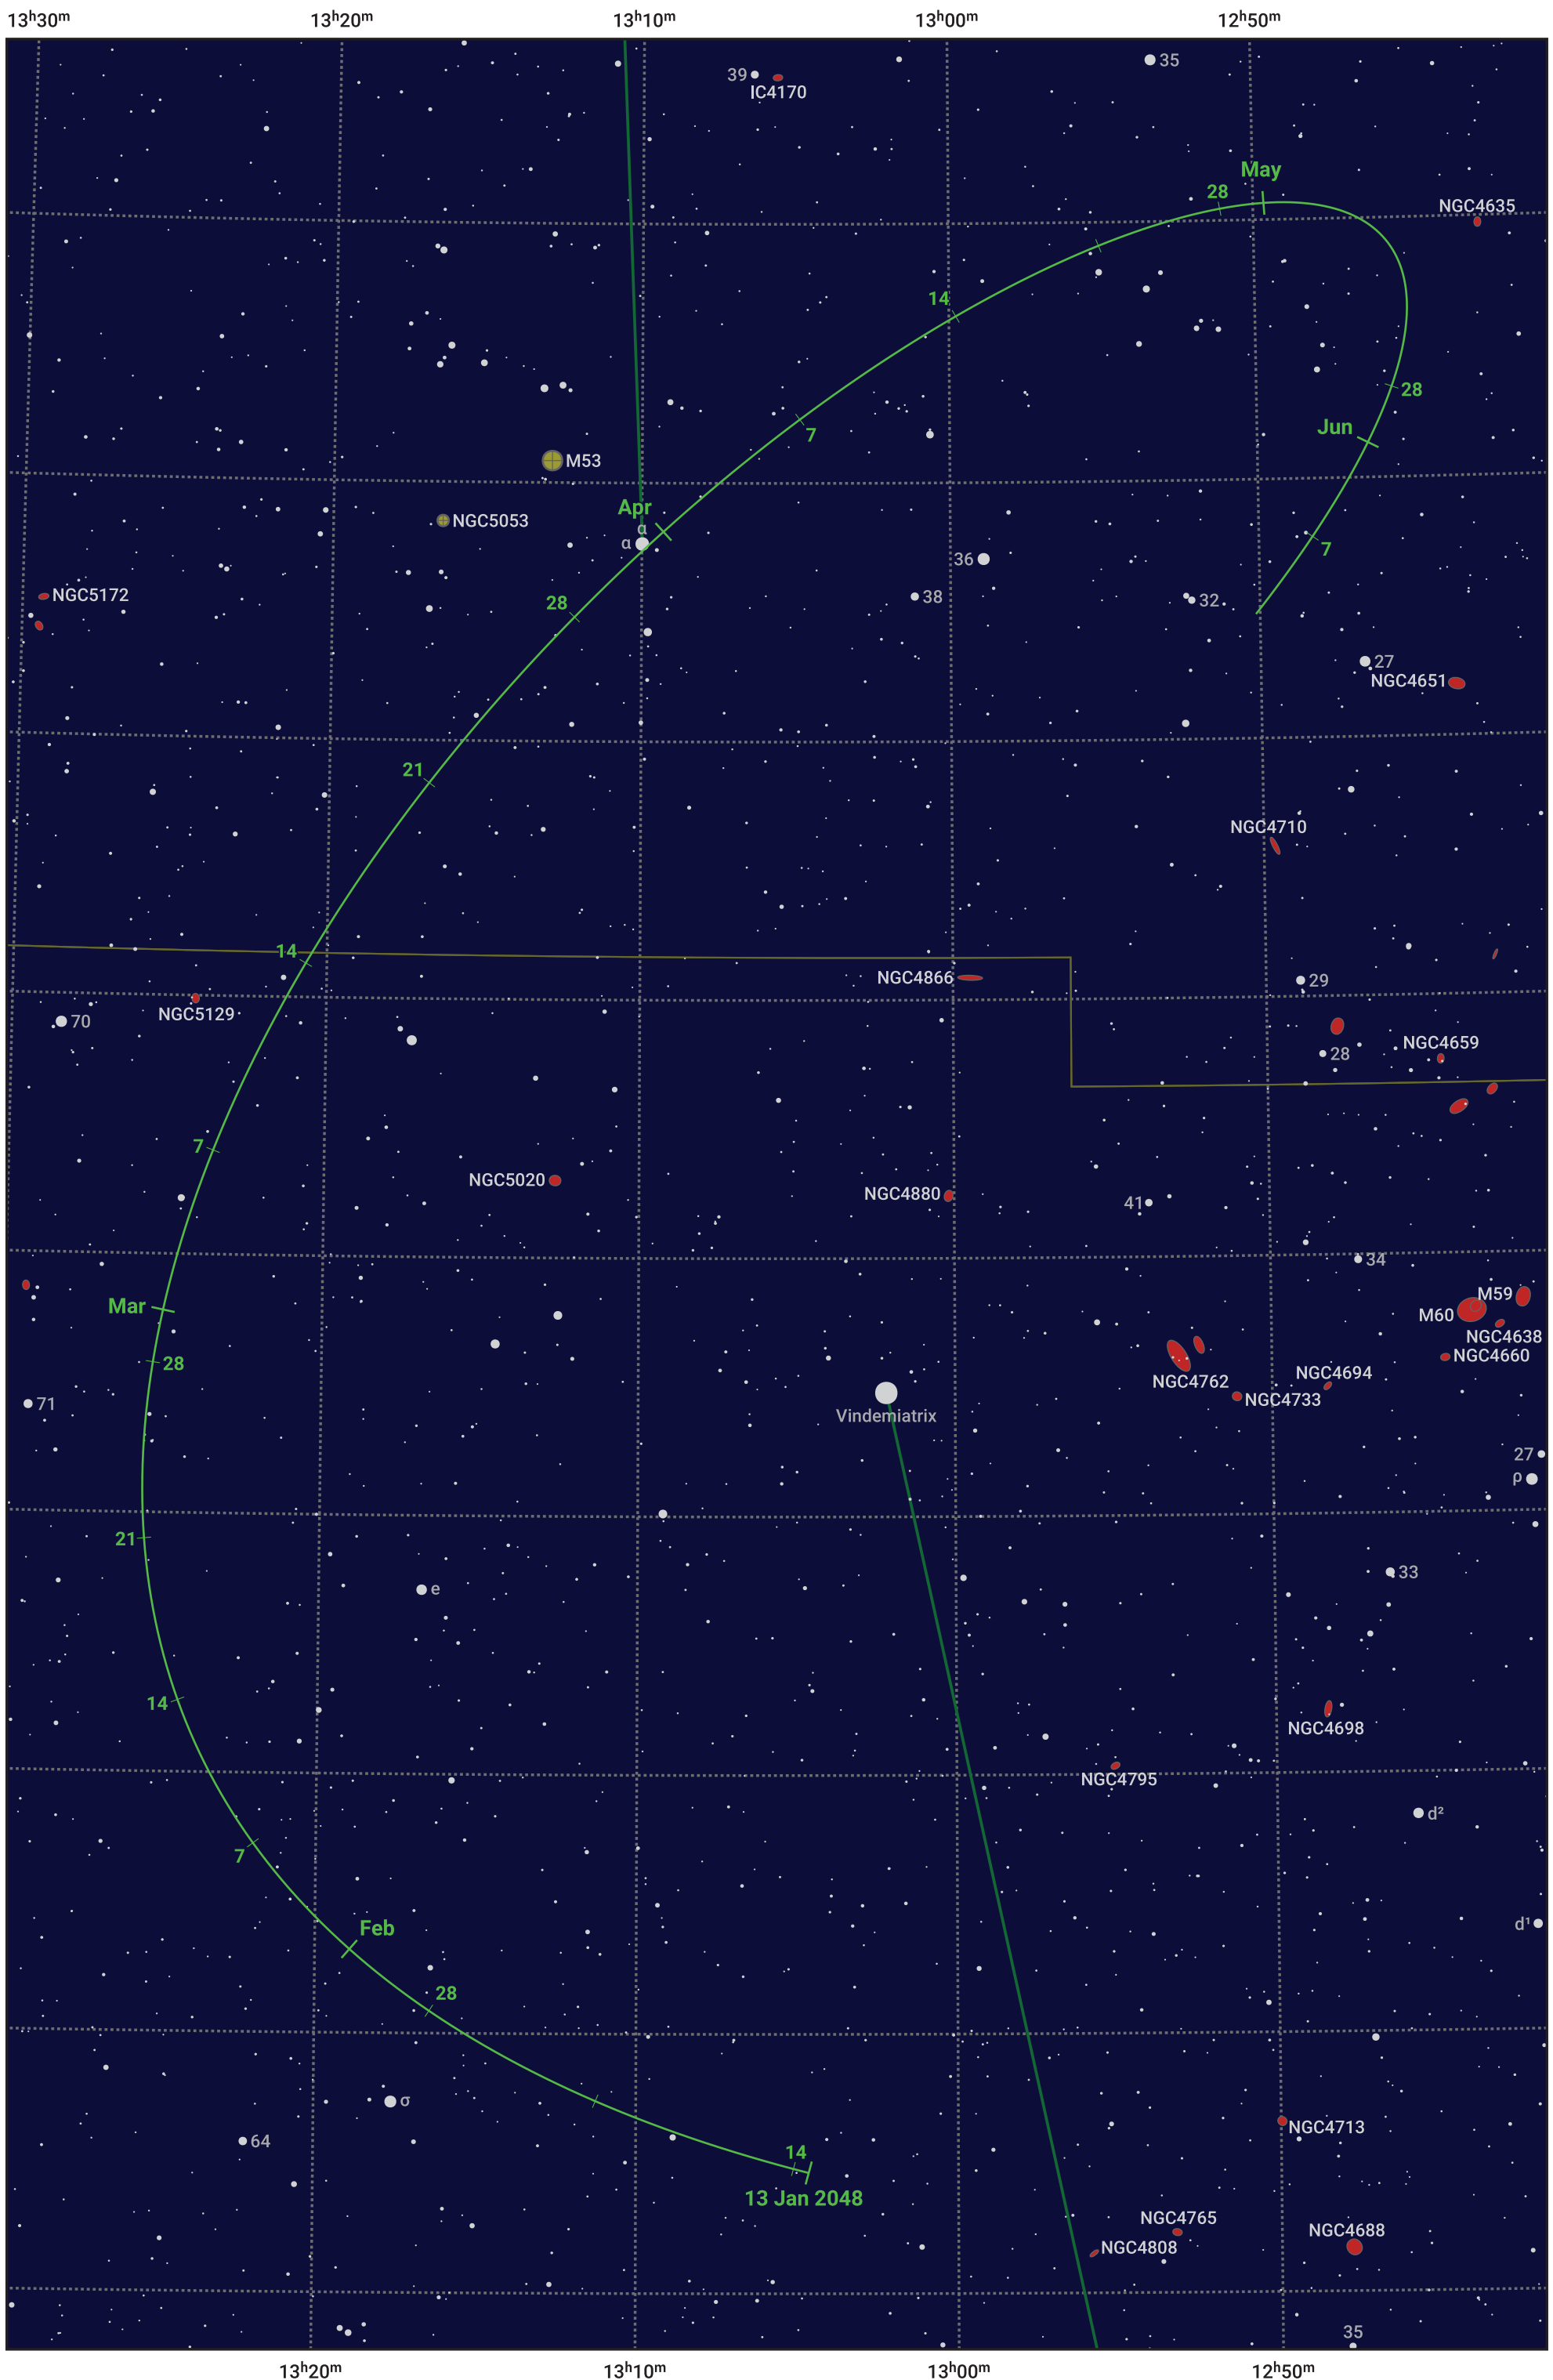

The path of Asteroid 354 Eleonora around opposition on 28 Mar 2048

© Dominic Ford 2011–2024. Date markers placed at midnight UTC. Downloaded from <https://in-the-sky.org>

Magnitude scale: 11.0 10.0 9.0 8.0 7.0 6.0 5.0 4.0 3.0 2.0

— Ecliptic Plane

- Galaxy
- Bright nebula
- Open cluster
- ⊕ Globular cluster

Date	Mag
2048 Feb 1	10.6
2048 Mar 1	10.1
2048 Mar 15	9.9
2048 Apr 1	9.8
2048 May 1	10.3
2048 Jun 1	10.8
2048 Jun 4	10.9