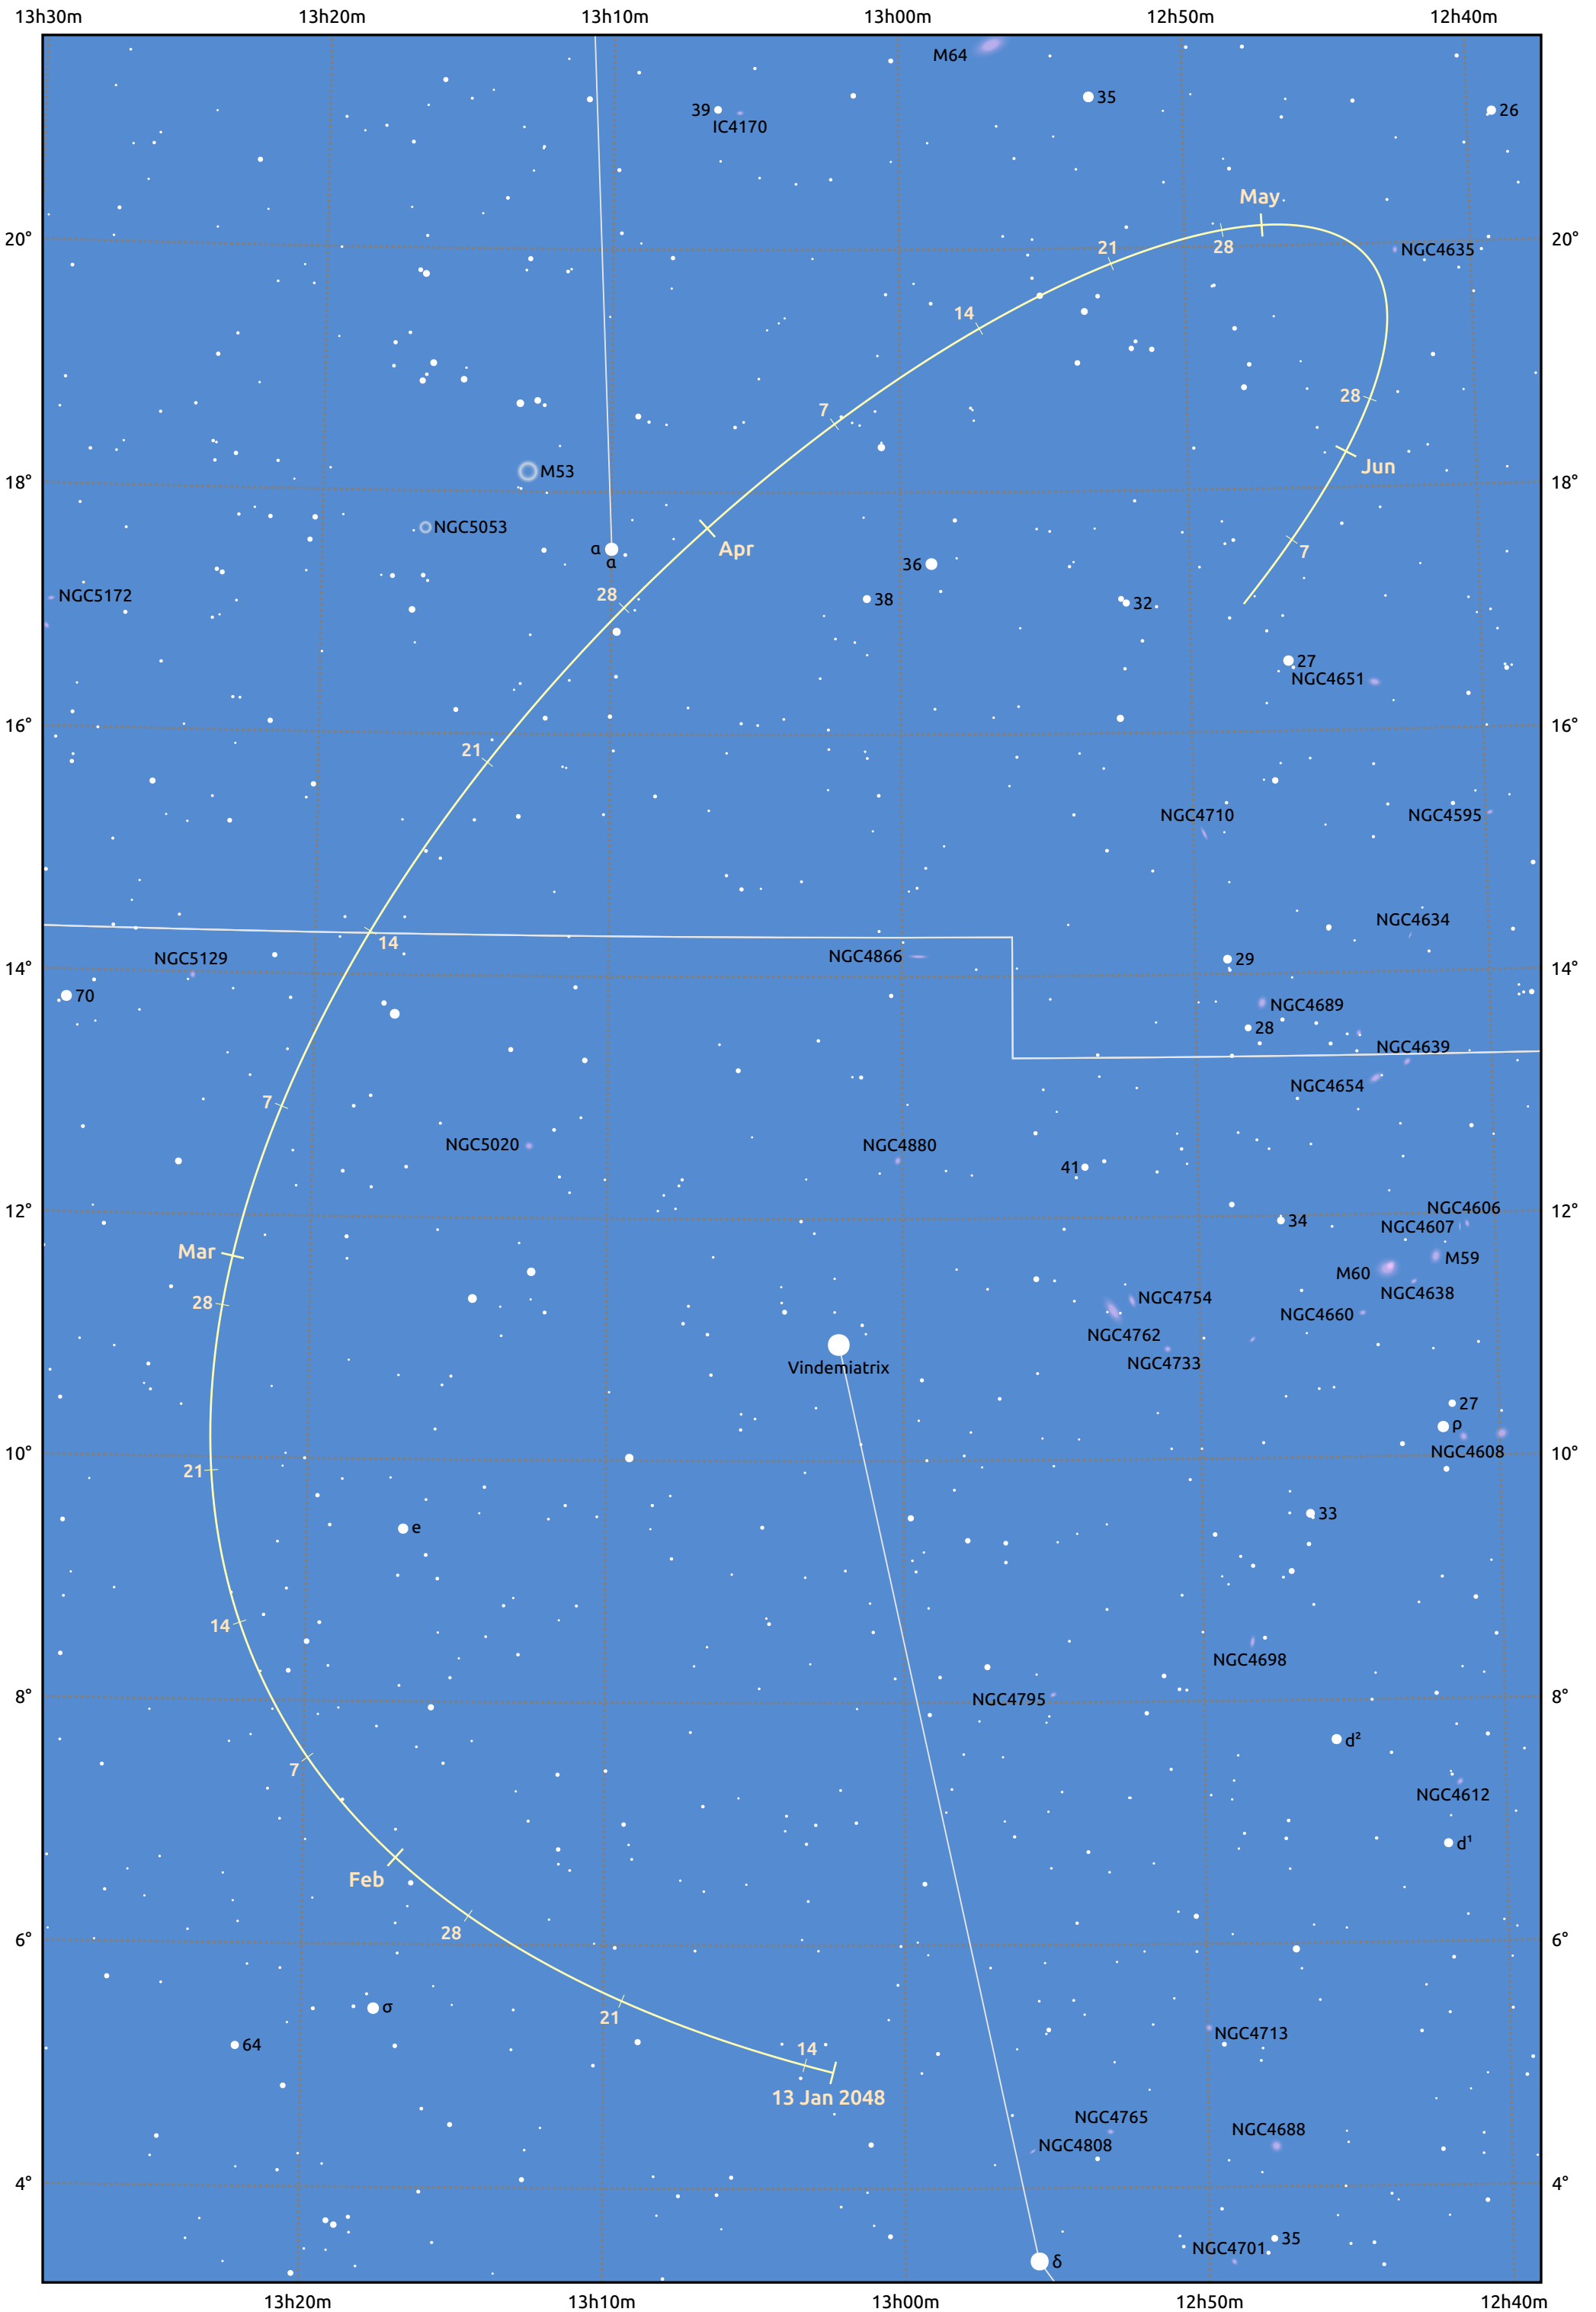

The path of Asteroid 354 Eleonora around opposition on 28 Mar 2048

© Dominic Ford 2011–2025. Date markers placed at midnight UTC. Downloaded from <https://in-the-sky.org>

Magnitude scale: 10.0 9.0 8.0 7.0 6.0 5.0 4.0 3.0 2.0

— Ecliptic Plane

Galaxy Bright nebula Open cluster Globular cluster Planetary nebula

Date	Mag
2048 Feb 1	10.6
2048 Mar 1	10.1
2048 Mar 14	9.9
2048 Apr 1	9.8
2048 May 1	10.3
2048 Jun 1	10.9
2048 Jun 3	10.9