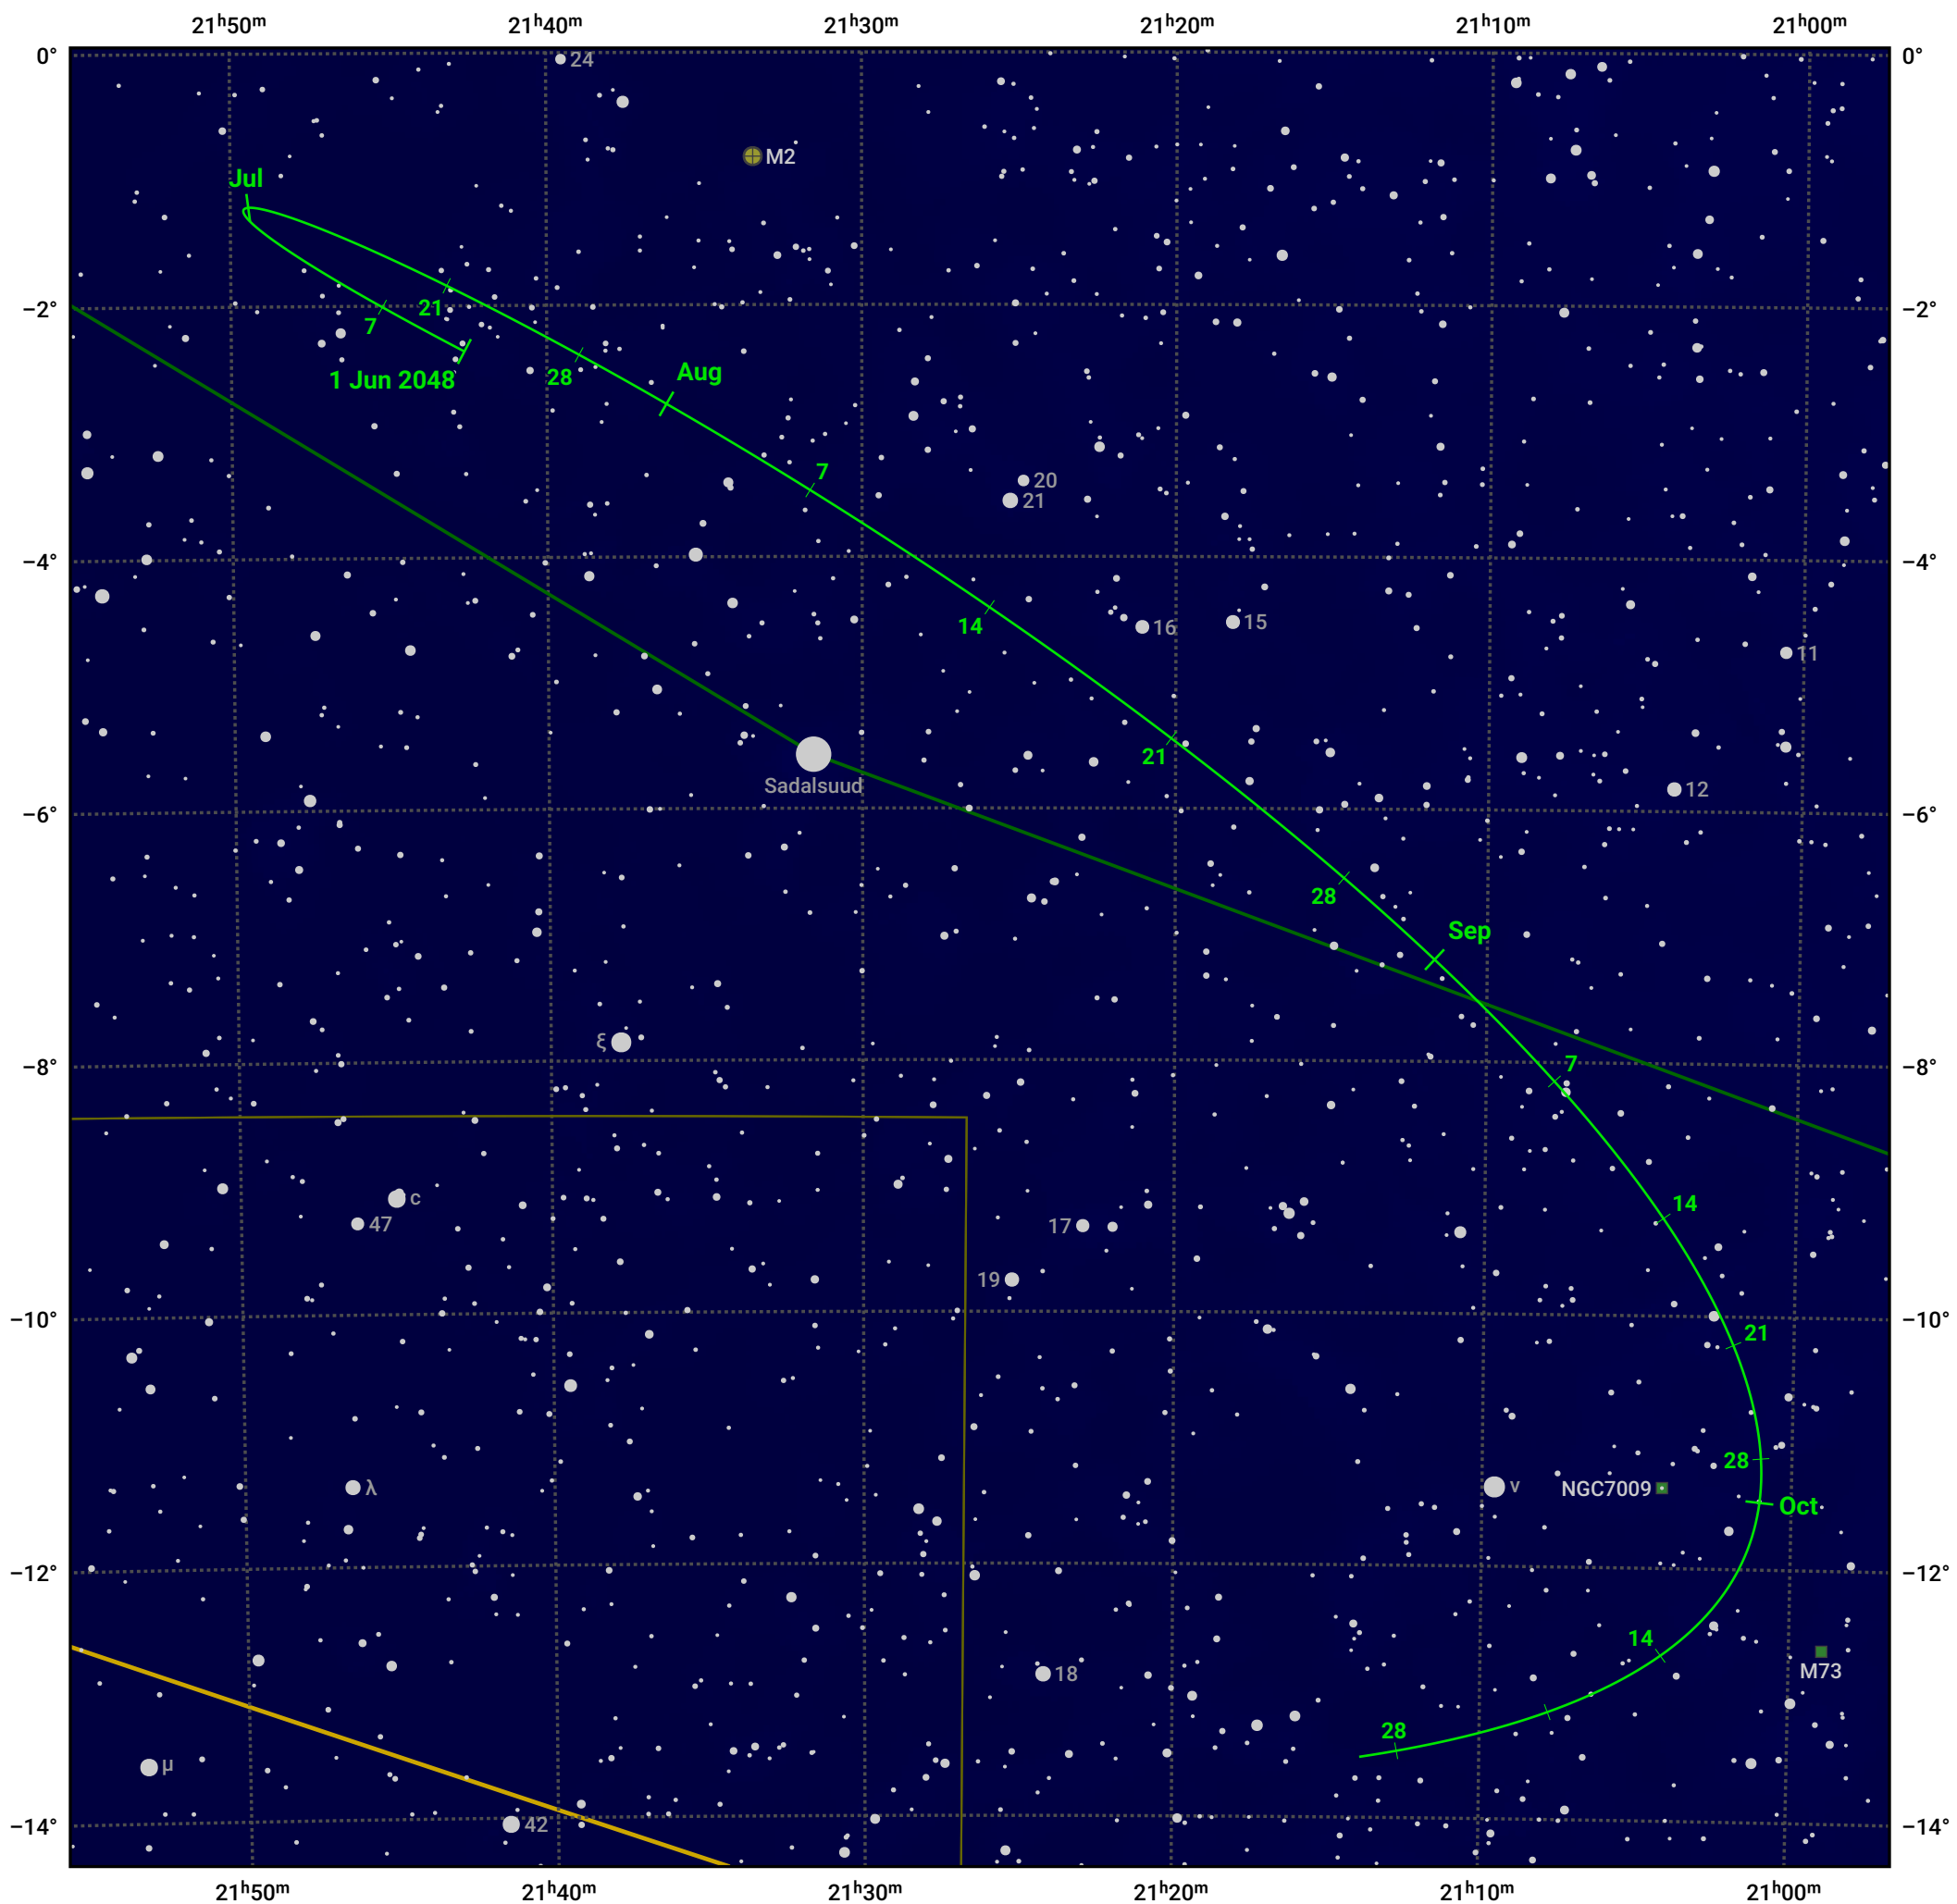

# The path of Asteroid 3 Juno around opposition on 15 Aug 2048

© Dominic Ford 2011–2024. Date markers placed at midnight UTC. Downloaded from <https://in-the-sky.org>

Magnitude scale: • 10.0 • 9.0 • 8.0 • 7.0 • 6.0 • 5.0 • 4.0 • 3.0 • 2.0

— Ecliptic Plane

■ Galaxy   
 ■ Bright nebula   
 ● Open cluster   
 ⊕ Globular cluster

Date	Mag	Phase
2048 Jun 1	10.3	97%
2048 Jul 1	9.7	98%
2048 Jul 17	9.3	99%
2048 Aug 1	8.9	100%
2048 Sep 1	8.7	99%
2048 Oct 1	9.2	97%