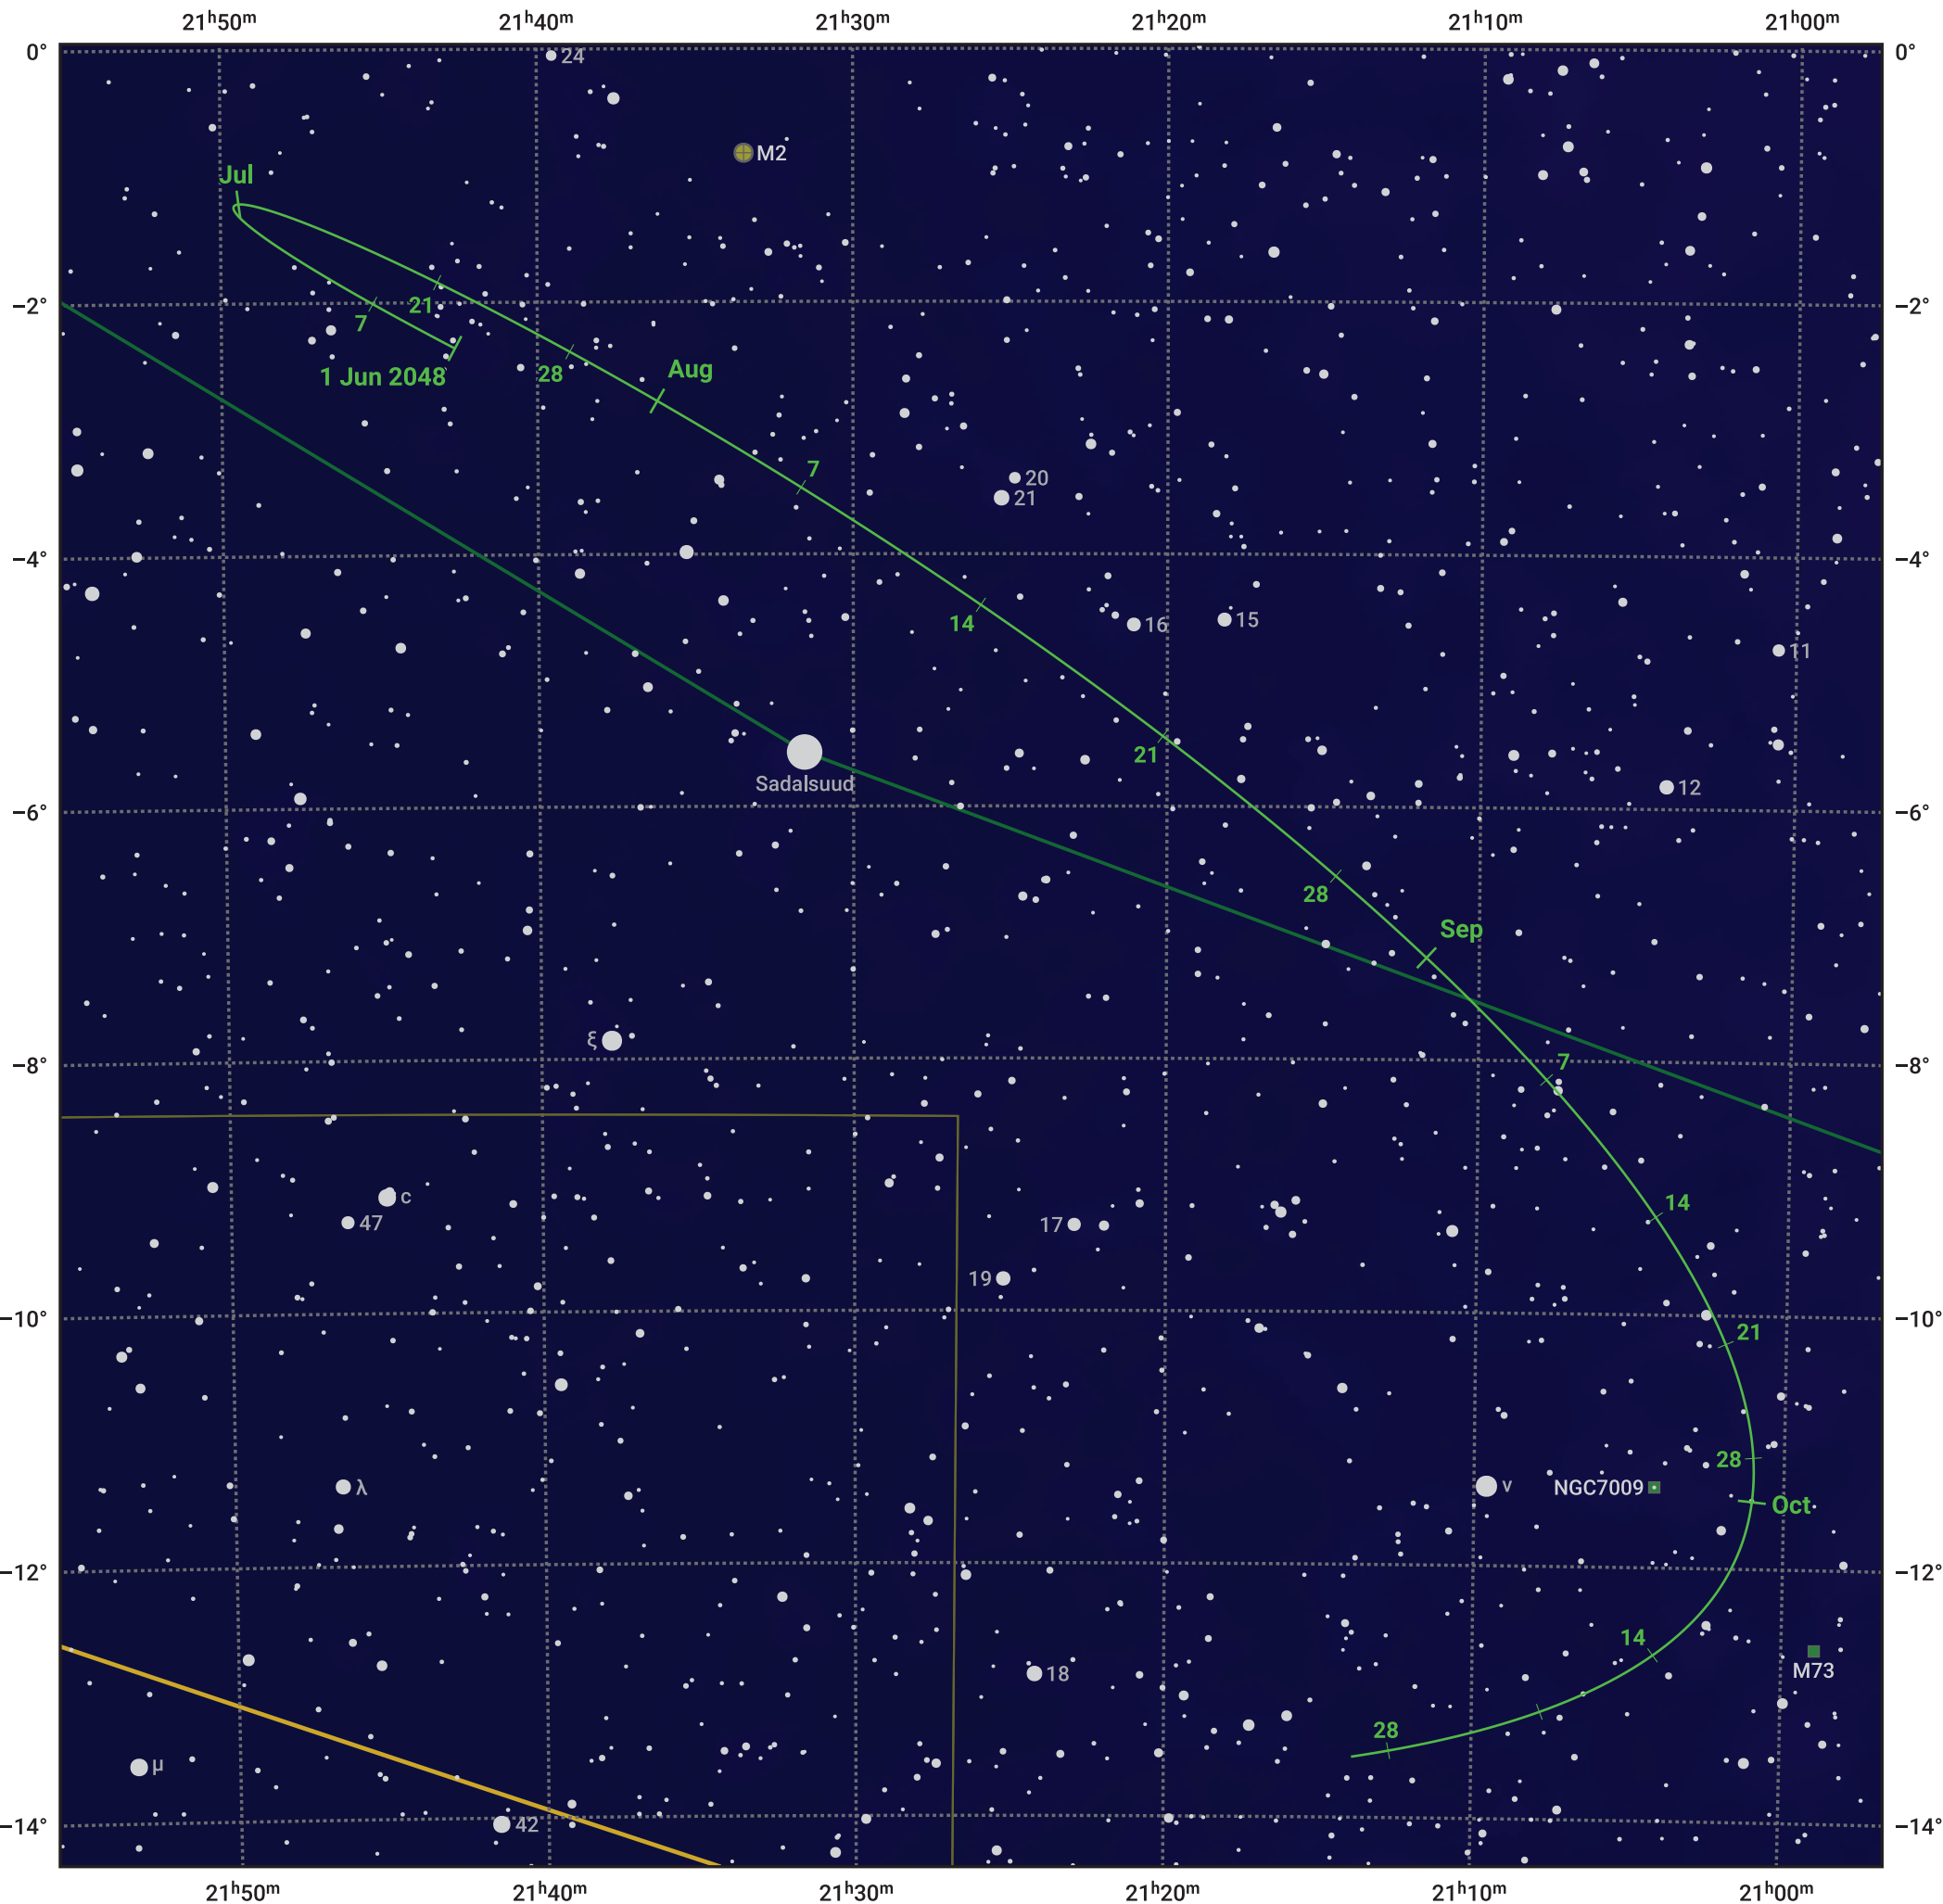

The path of Asteroid 3 Juno around opposition on 15 Aug 2048

© Dominic Ford 2011–2024. Date markers placed at midnight UTC. Downloaded from <https://in-the-sky.org>

Magnitude scale: • 10.0 • 9.0 • 8.0 • 7.0 • 6.0 • 5.0 • 4.0 • 3.0 • 2.0

— Ecliptic Plane

● Galaxy
 ■ Bright nebula
 ● Open cluster
 ⊕ Globular cluster

Date	Mag	Phase
2048 Jun 1	10.3	97%
2048 Jul 1	9.7	98%
2048 Jul 17	9.3	99%
2048 Aug 1	8.9	100%
2048 Sep 1	8.7	99%
2048 Oct 1	9.2	97%