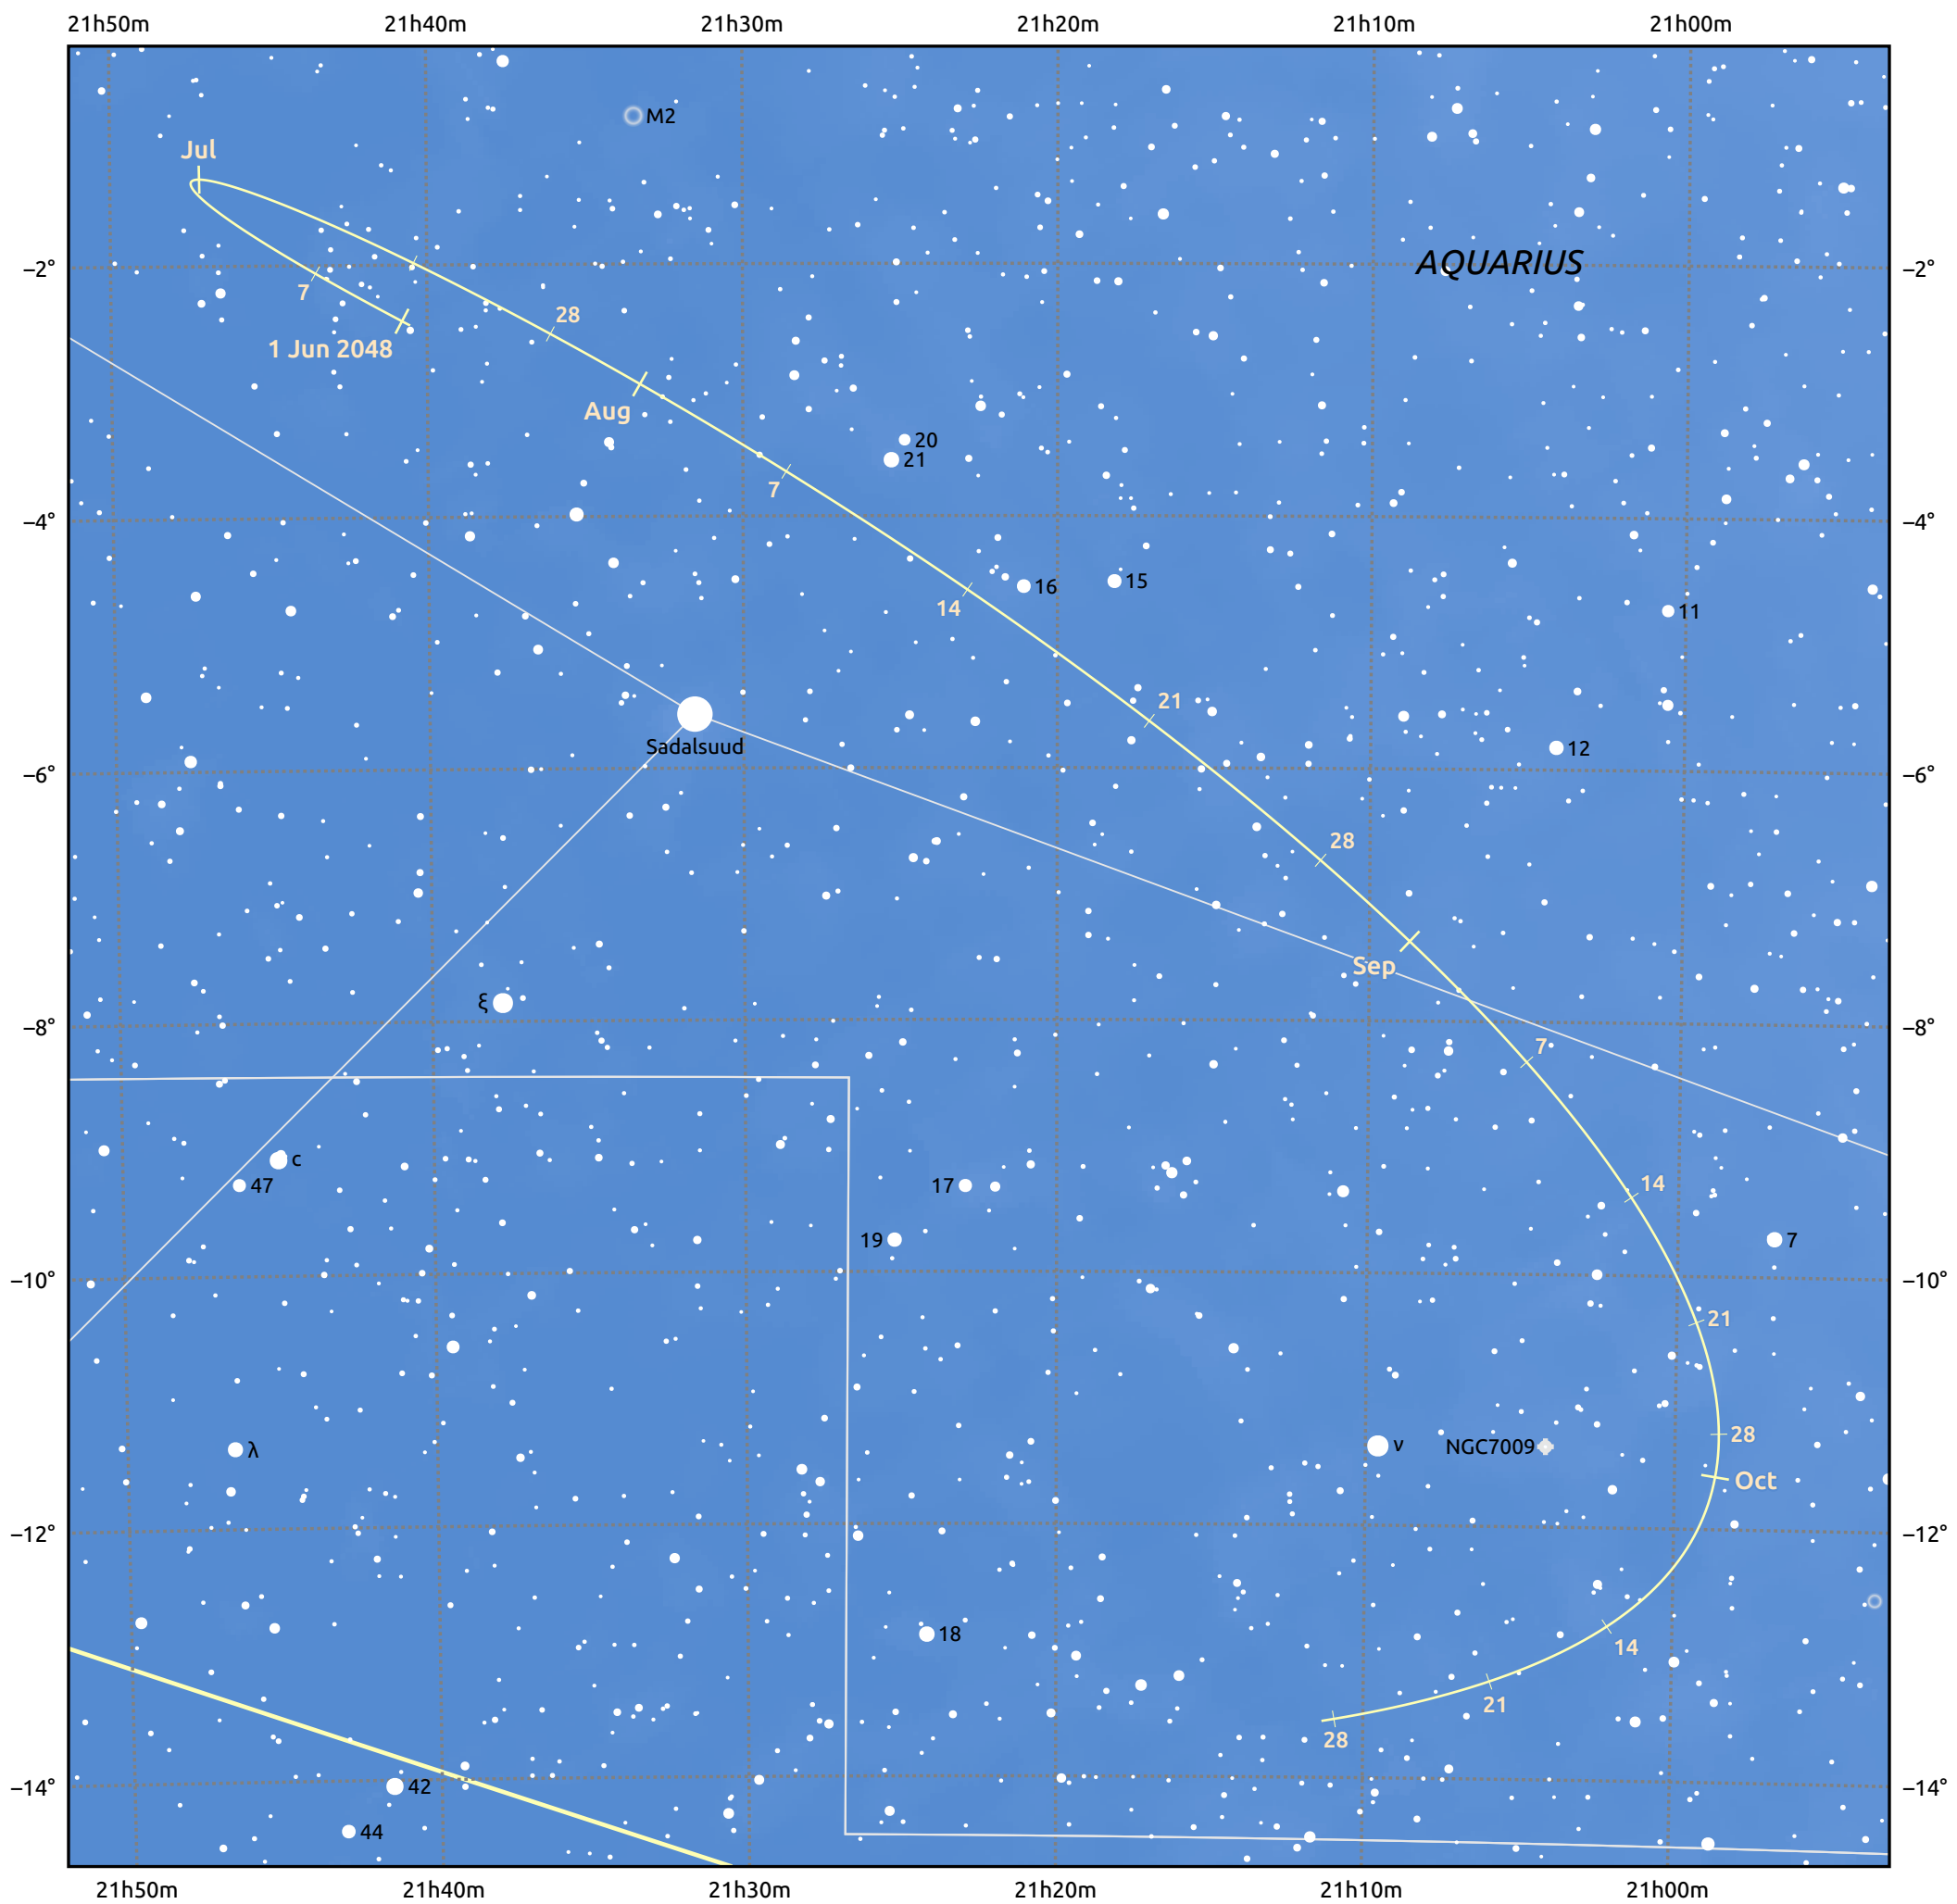

The path of Asteroid 3 Juno around opposition on 14 Aug 2048

© Dominic Ford 2011–2025. Date markers placed at midnight UTC. Downloaded from <https://in-the-sky.org>

Magnitude scale: ● 10.0 ● 9.0 ● 8.0 ● 7.0 ● 6.0 ● 5.0 ● 4.0 ● 3.0 ● 2.0

— Ecliptic Plane

Galaxy Bright nebula Open cluster Globular cluster Planetary nebula

Date	Mag	Phase
2048 Jun 1	10.3	97%
2048 Jul 1	9.6	98%
2048 Jul 16	9.3	99%
2048 Aug 1	8.8	100%
2048 Sep 1	8.8	99%
2048 Oct 1	9.3	97%