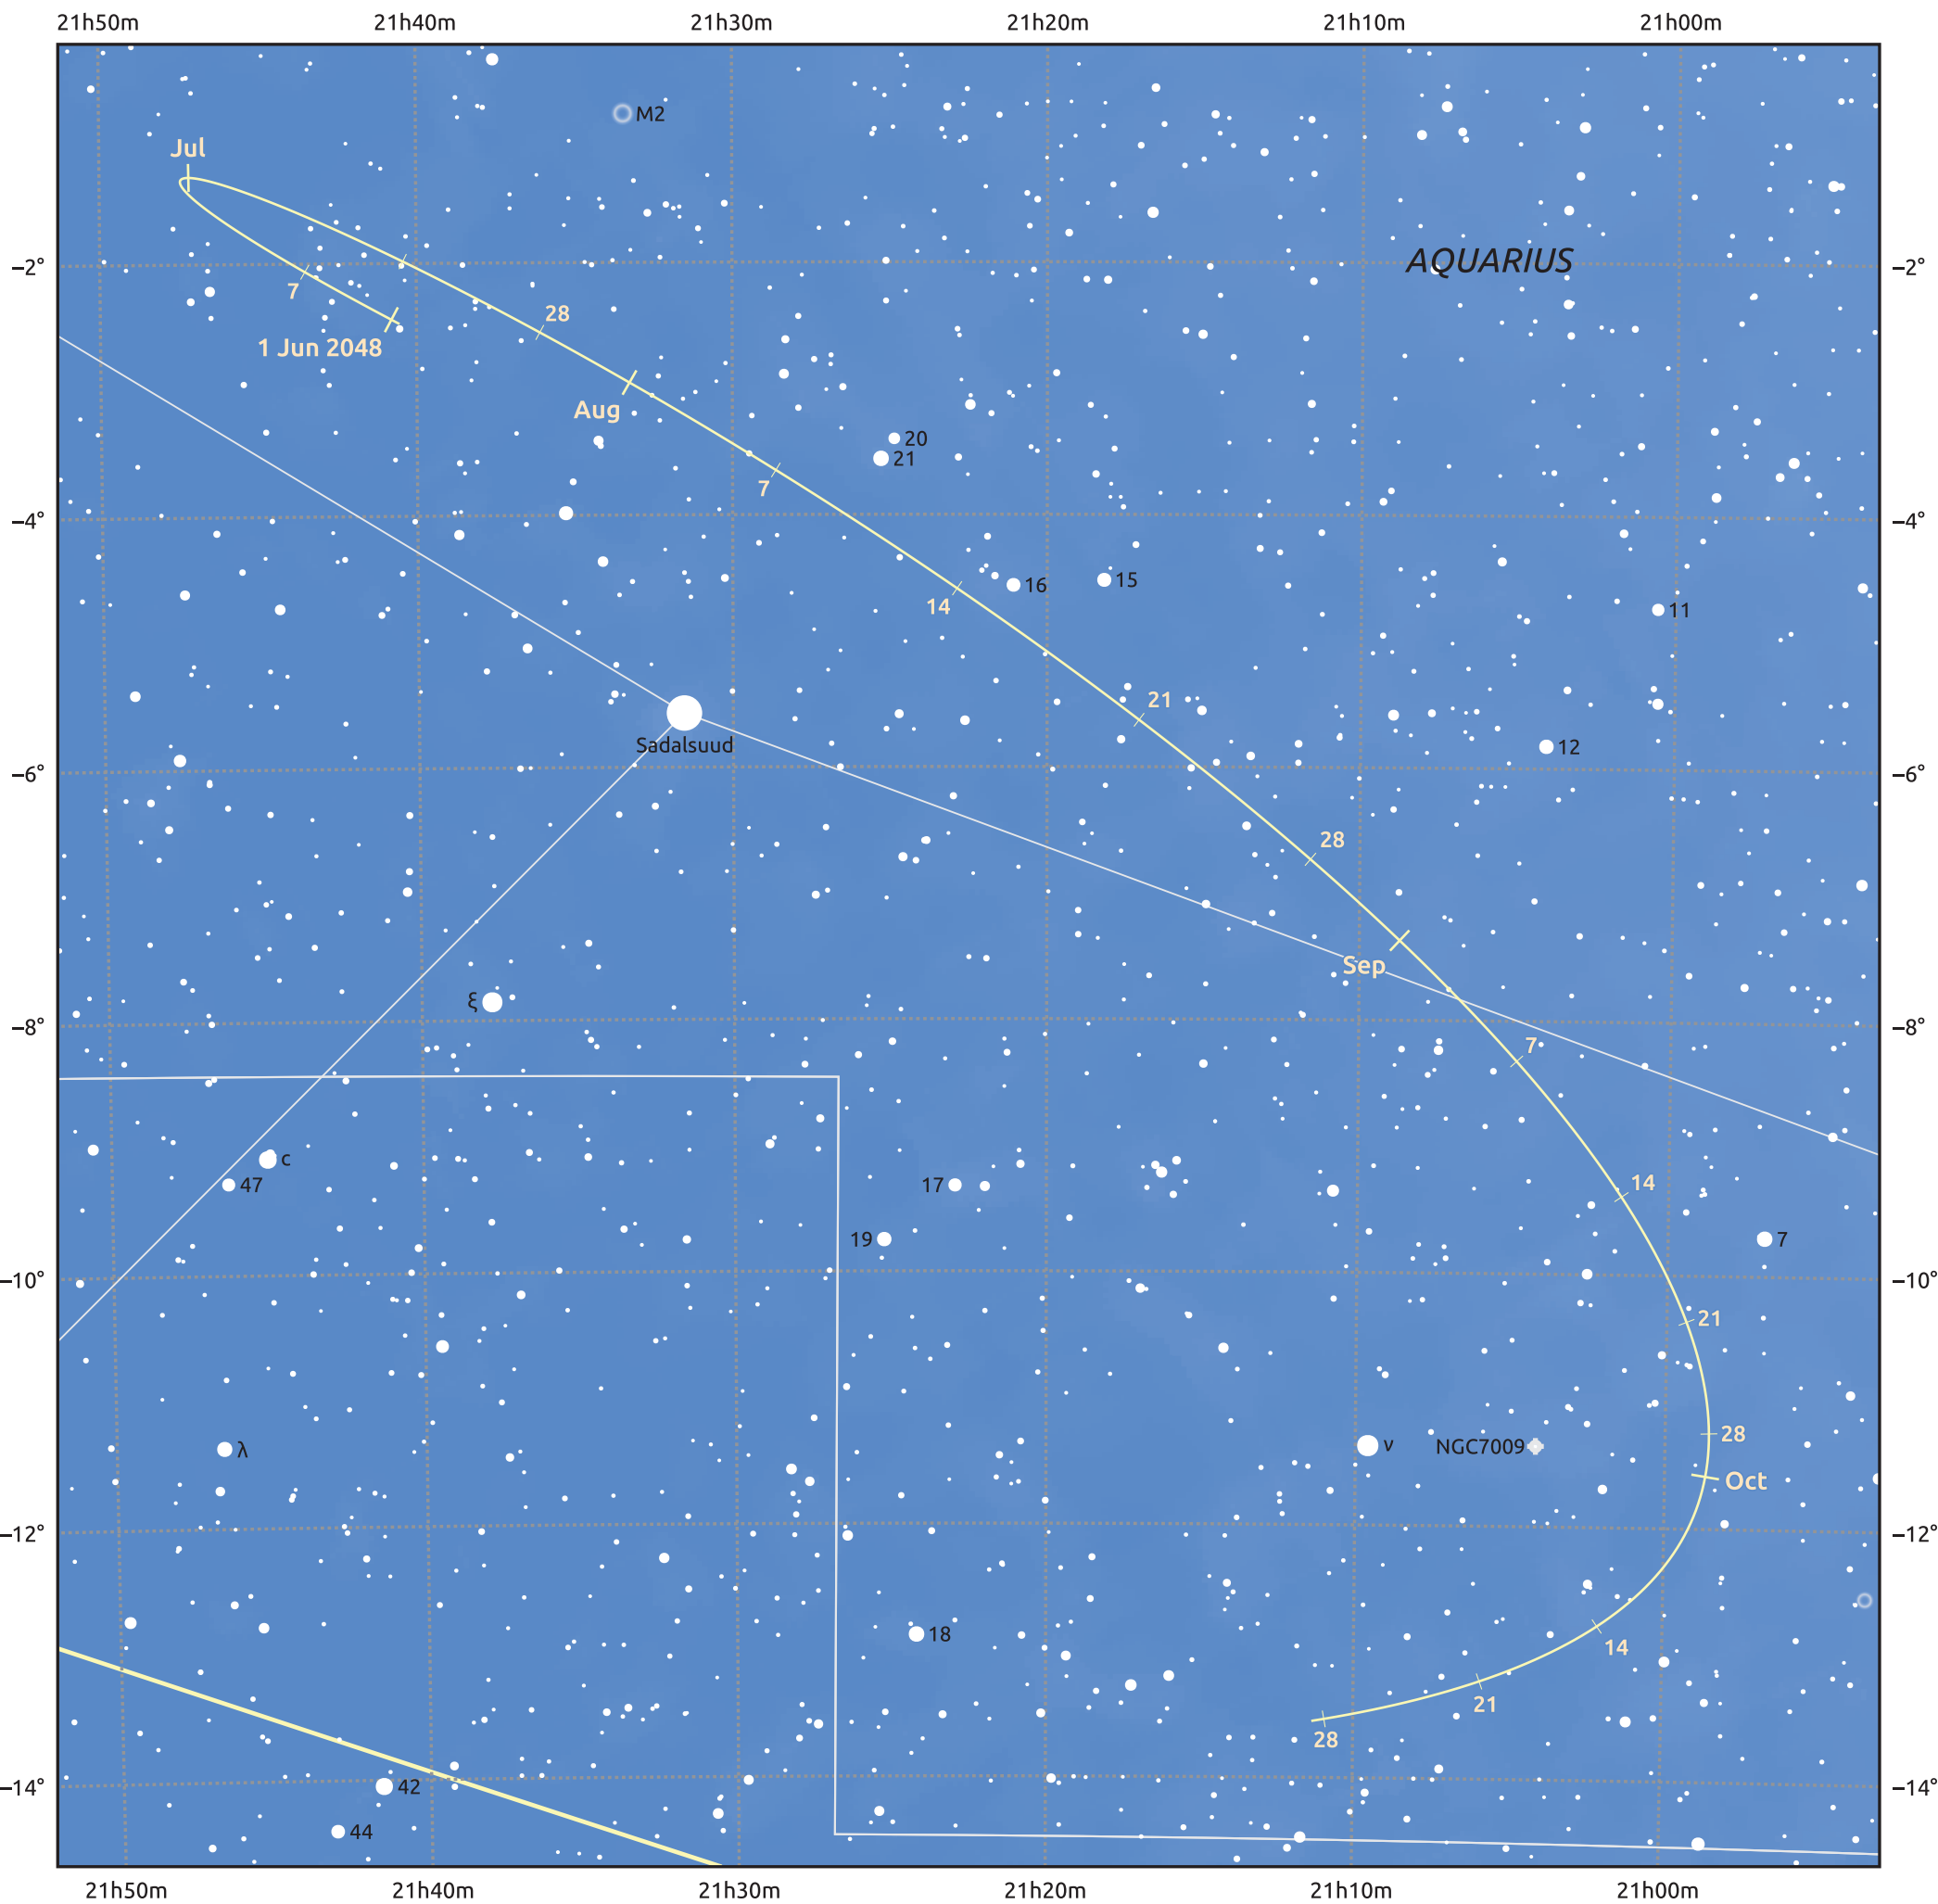

The path of Asteroid 3 Juno around opposition on 14 Aug 2048

© Dominic Ford 2011–2025. Date markers placed at midnight UTC. Downloaded from <https://in-the-sky.org>

Magnitude scale: 10.0 9.0 8.0 7.0 6.0 5.0 4.0 3.0 2.0

— Ecliptic Plane

Galaxy Bright nebula Open cluster Globular cluster Planetary nebula

Date	Mag	Phase
2048 Jun 1	10.3	97%
2048 Jul 1	9.6	98%
2048 Jul 16	9.3	99%
2048 Aug 1	8.8	100%
2048 Sep 1	8.8	99%
2048 Oct 1	9.3	97%