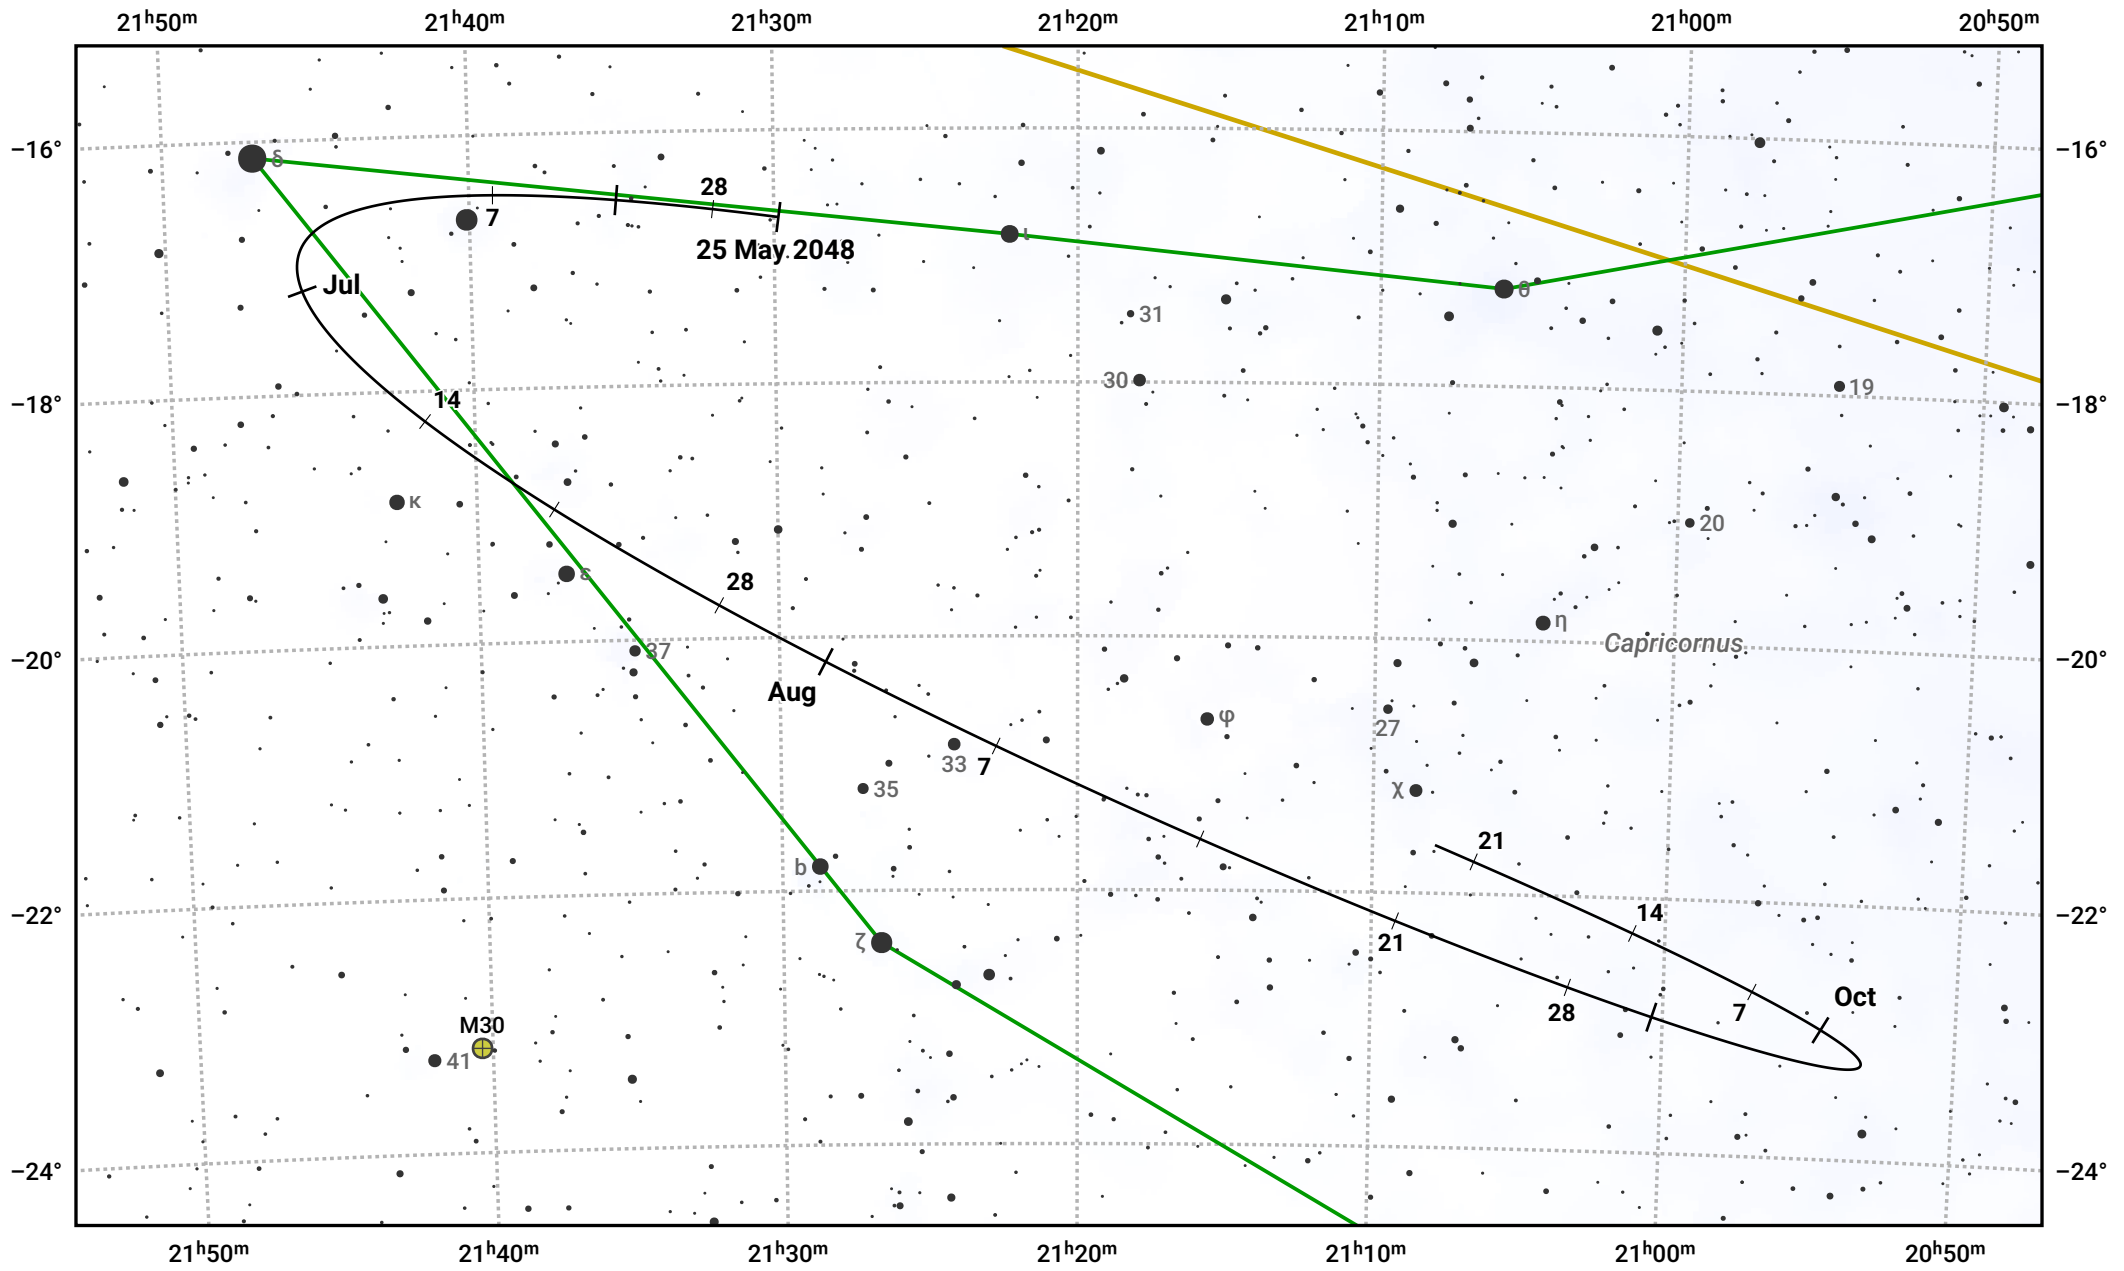

The path of Asteroid 40 Harmonia around opposition on 8 Aug 2048

© Dominic Ford 2011–2024. Date markers placed at midnight UTC. Downloaded from <https://in-the-sky.org>

Magnitude scale: 10.0 9.0 8.0 7.0 6.0 5.0 4.0 3.0 2.0

— Ecliptic Plane

Galaxy Bright nebula Open cluster Globular cluster

Date	Mag	Phase
2048 Jun 1	10.6	95%
2048 Jul 1	9.9	97%
2048 Jul 10	9.7	98%
2048 Aug 1	9.0	100%
2048 Sep 1	9.5	99%
2048 Oct 1	10.2	96%