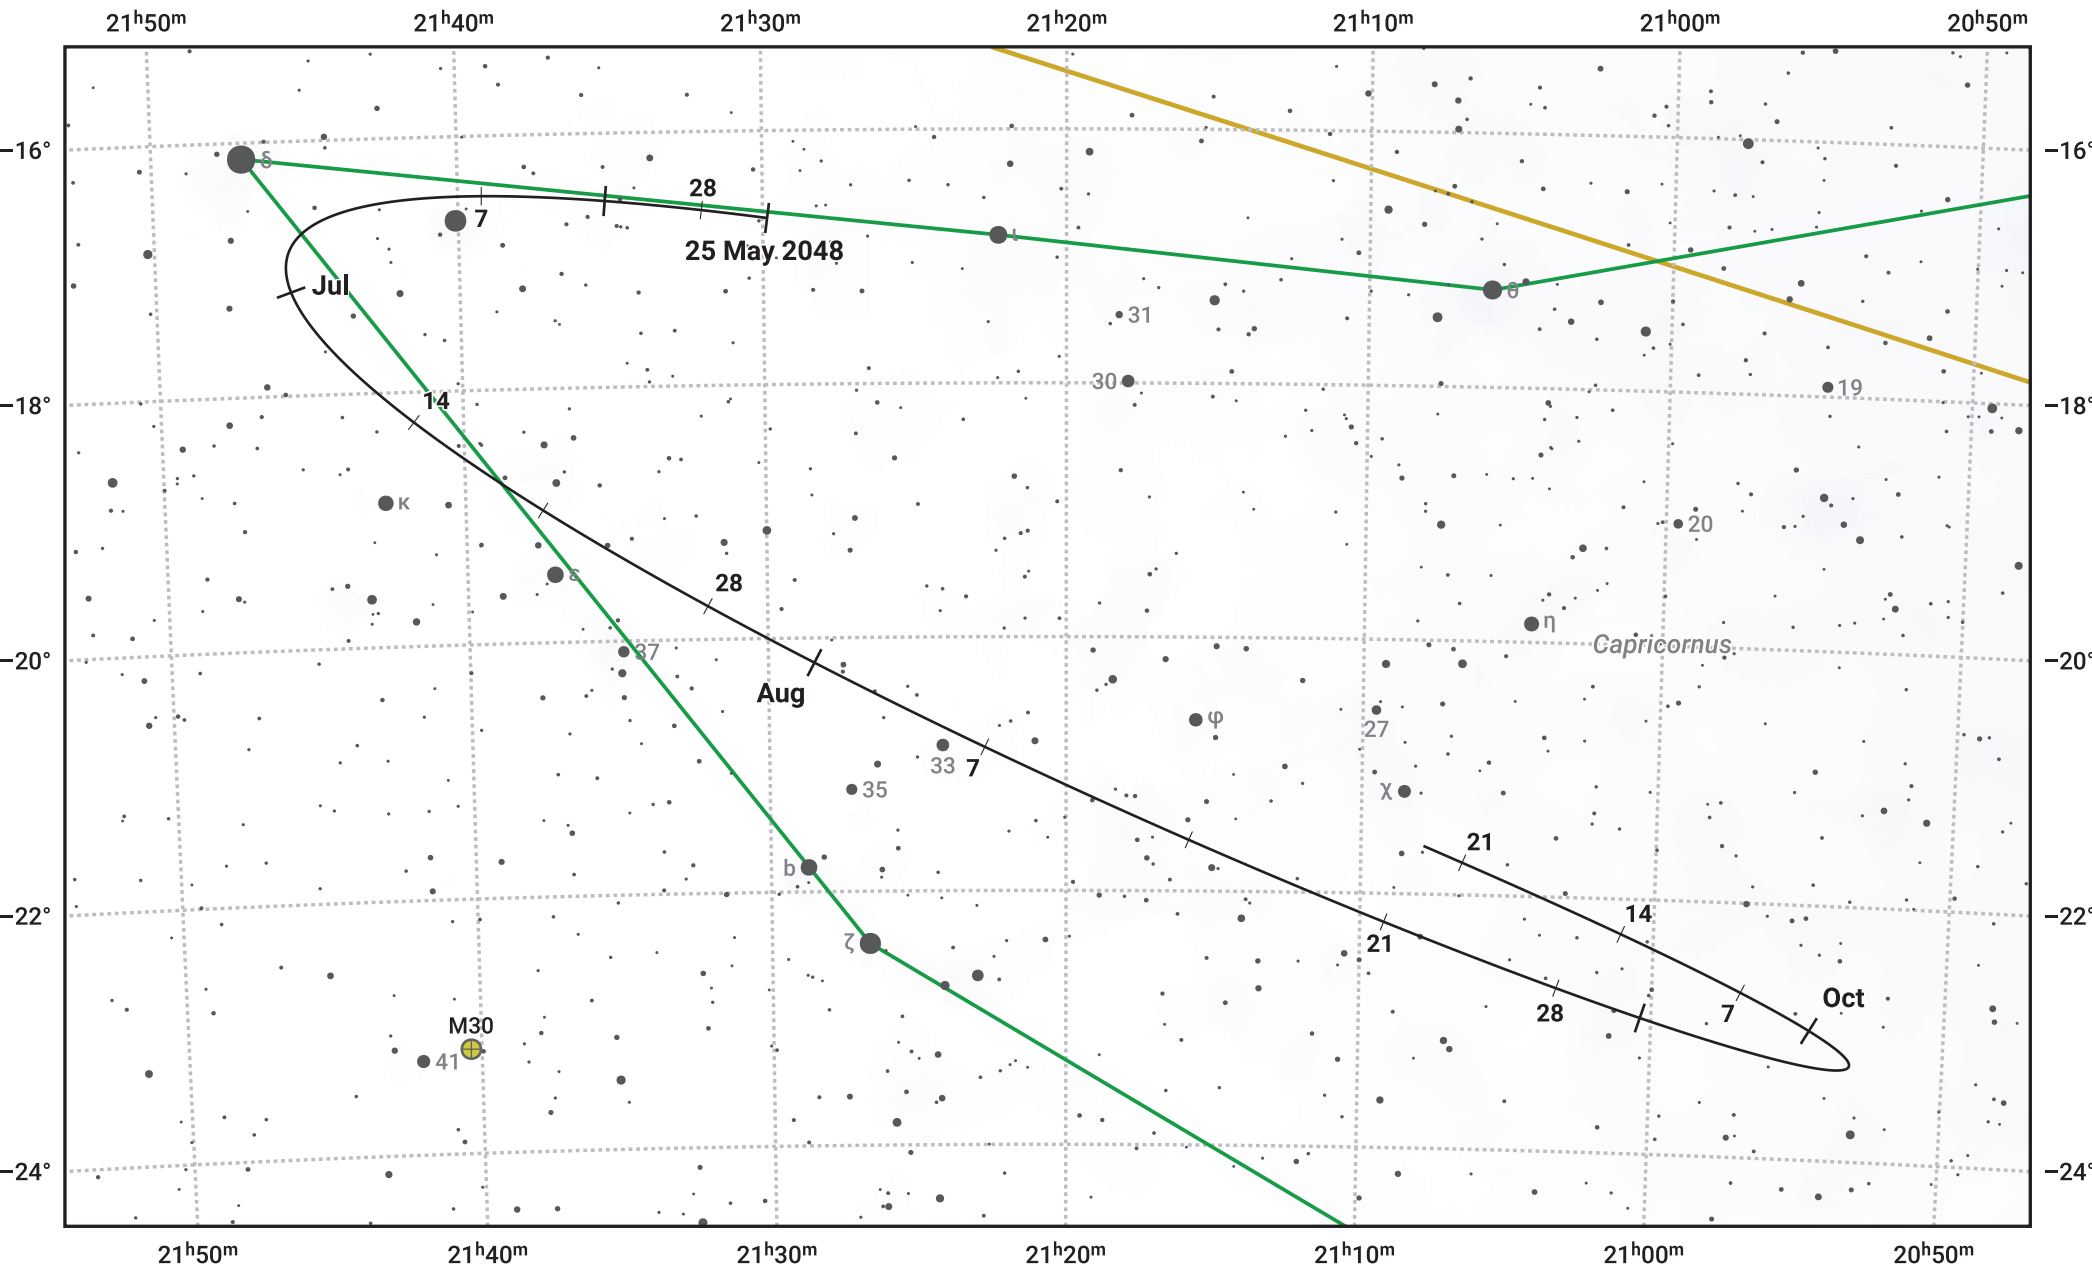

The path of Asteroid 40 Harmonia around opposition on 8 Aug 2048

© Dominic Ford 2011–2024. Date markers placed at midnight UTC. Downloaded from <https://in-the-sky.org>

Magnitude scale: 10.0 9.0 8.0 7.0 6.0 5.0 4.0 3.0 2.0

— Ecliptic Plane

Galaxy Bright nebula Open cluster Globular cluster

Date	Mag	Phase
2048 Jun 1	10.6	95%
2048 Jul 1	9.9	97%
2048 Jul 10	9.7	98%
2048 Aug 1	9.0	100%
2048 Sep 1	9.5	99%
2048 Oct 1	10.2	96%