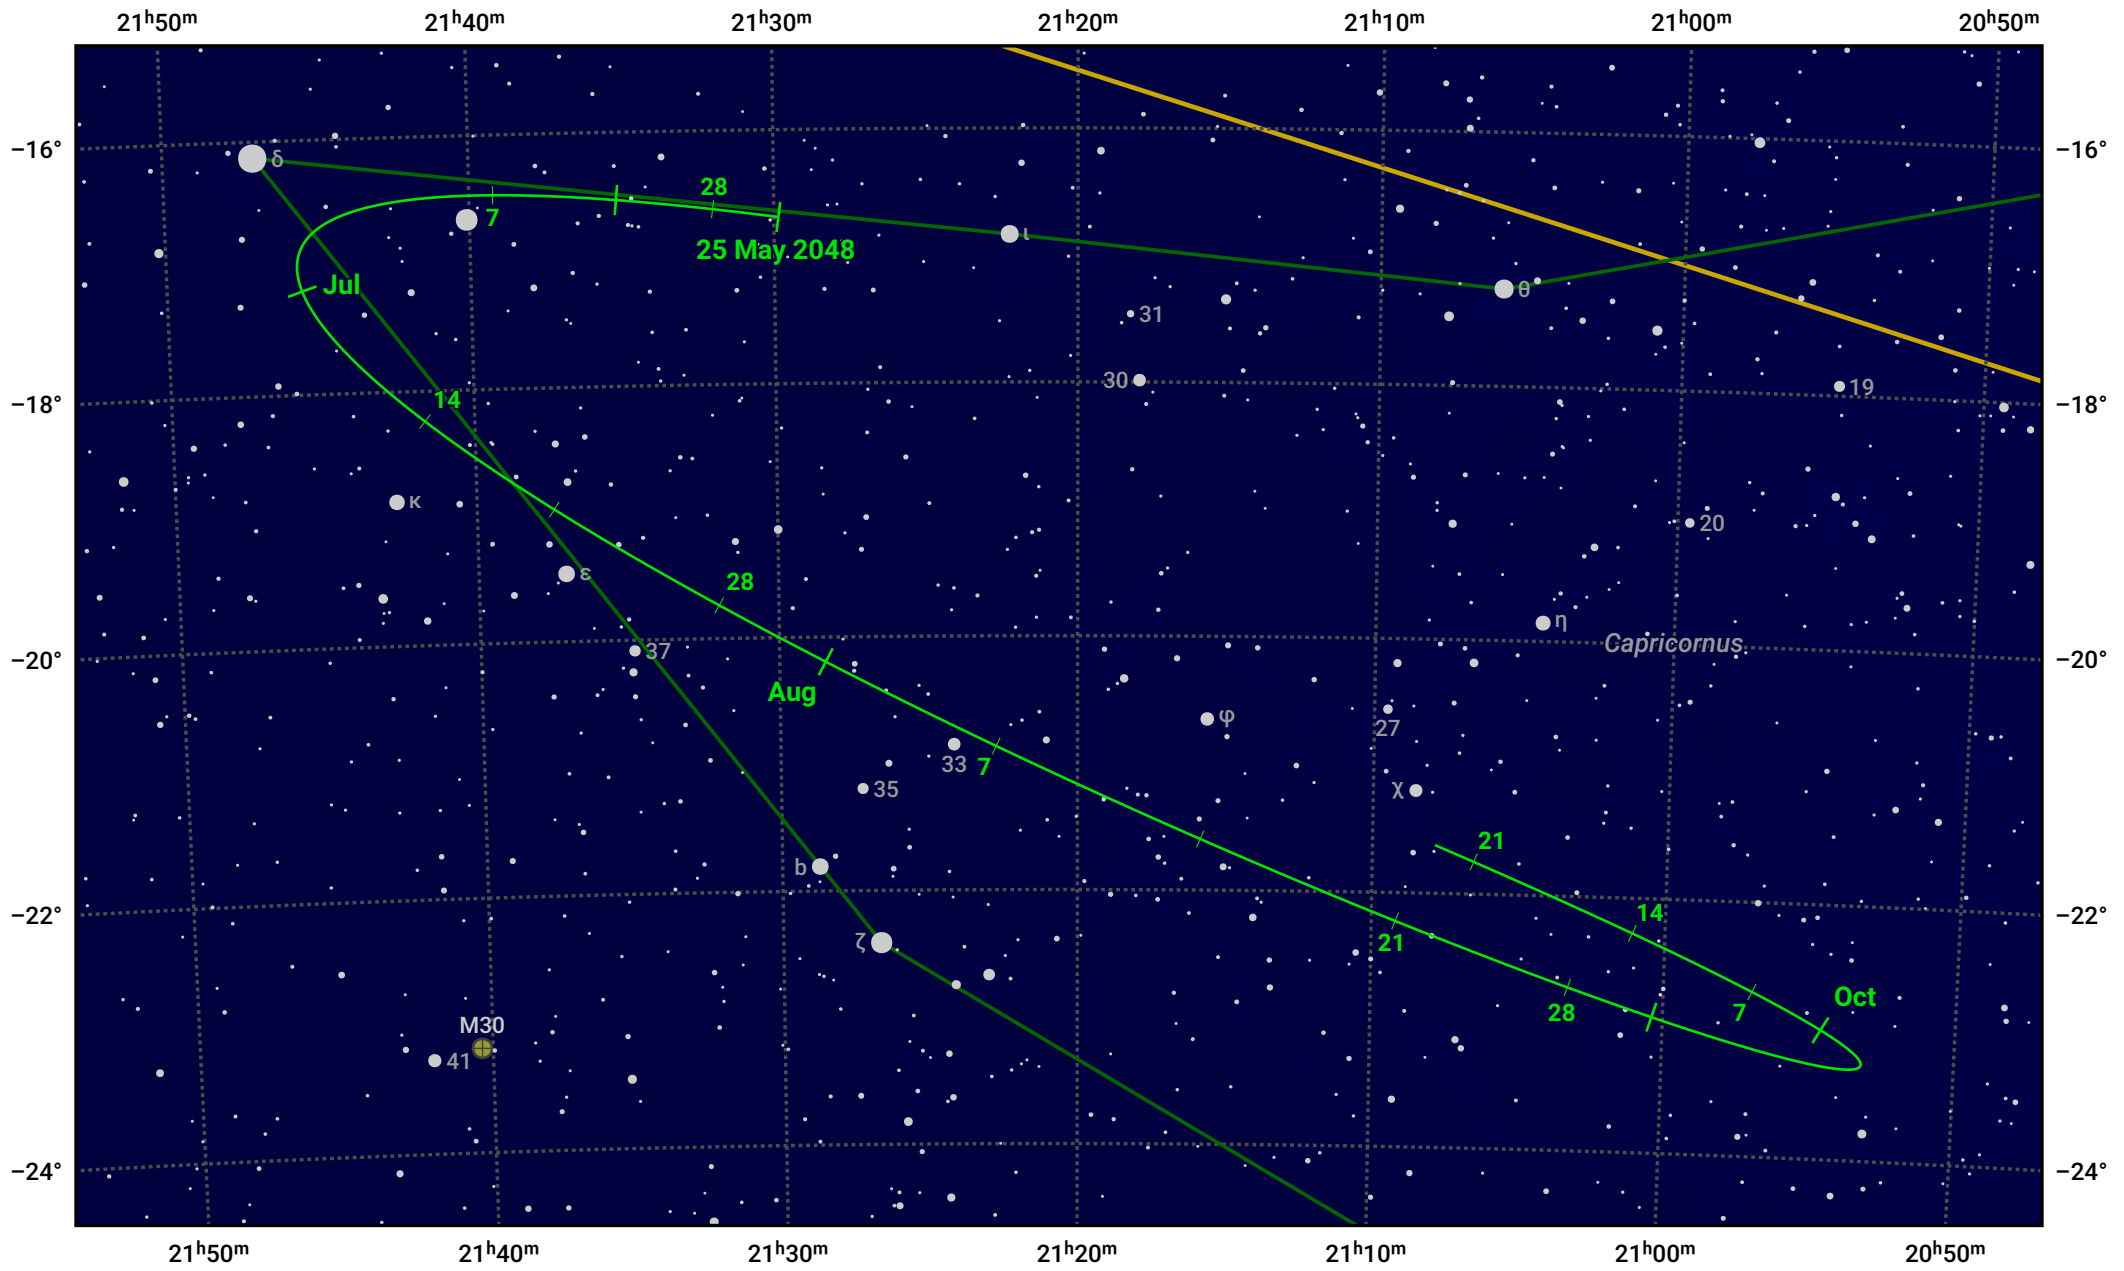

# The path of Asteroid 40 Harmonia around opposition on 8 Aug 2048

© Dominic Ford 2011–2024. Date markers placed at midnight UTC. Downloaded from <https://in-the-sky.org>

Magnitude scale: 10.0 9.0 8.0 7.0 6.0 5.0 4.0 3.0 2.0

— Ecliptic Plane

Galaxy    Bright nebula    Open cluster    Globular cluster

Date	Mag	Phase
2048 Jun 1	10.6	95%
2048 Jul 1	9.9	97%
2048 Jul 10	9.7	98%
2048 Aug 1	9.0	100%
2048 Sep 1	9.5	99%
2048 Oct 1	10.2	96%