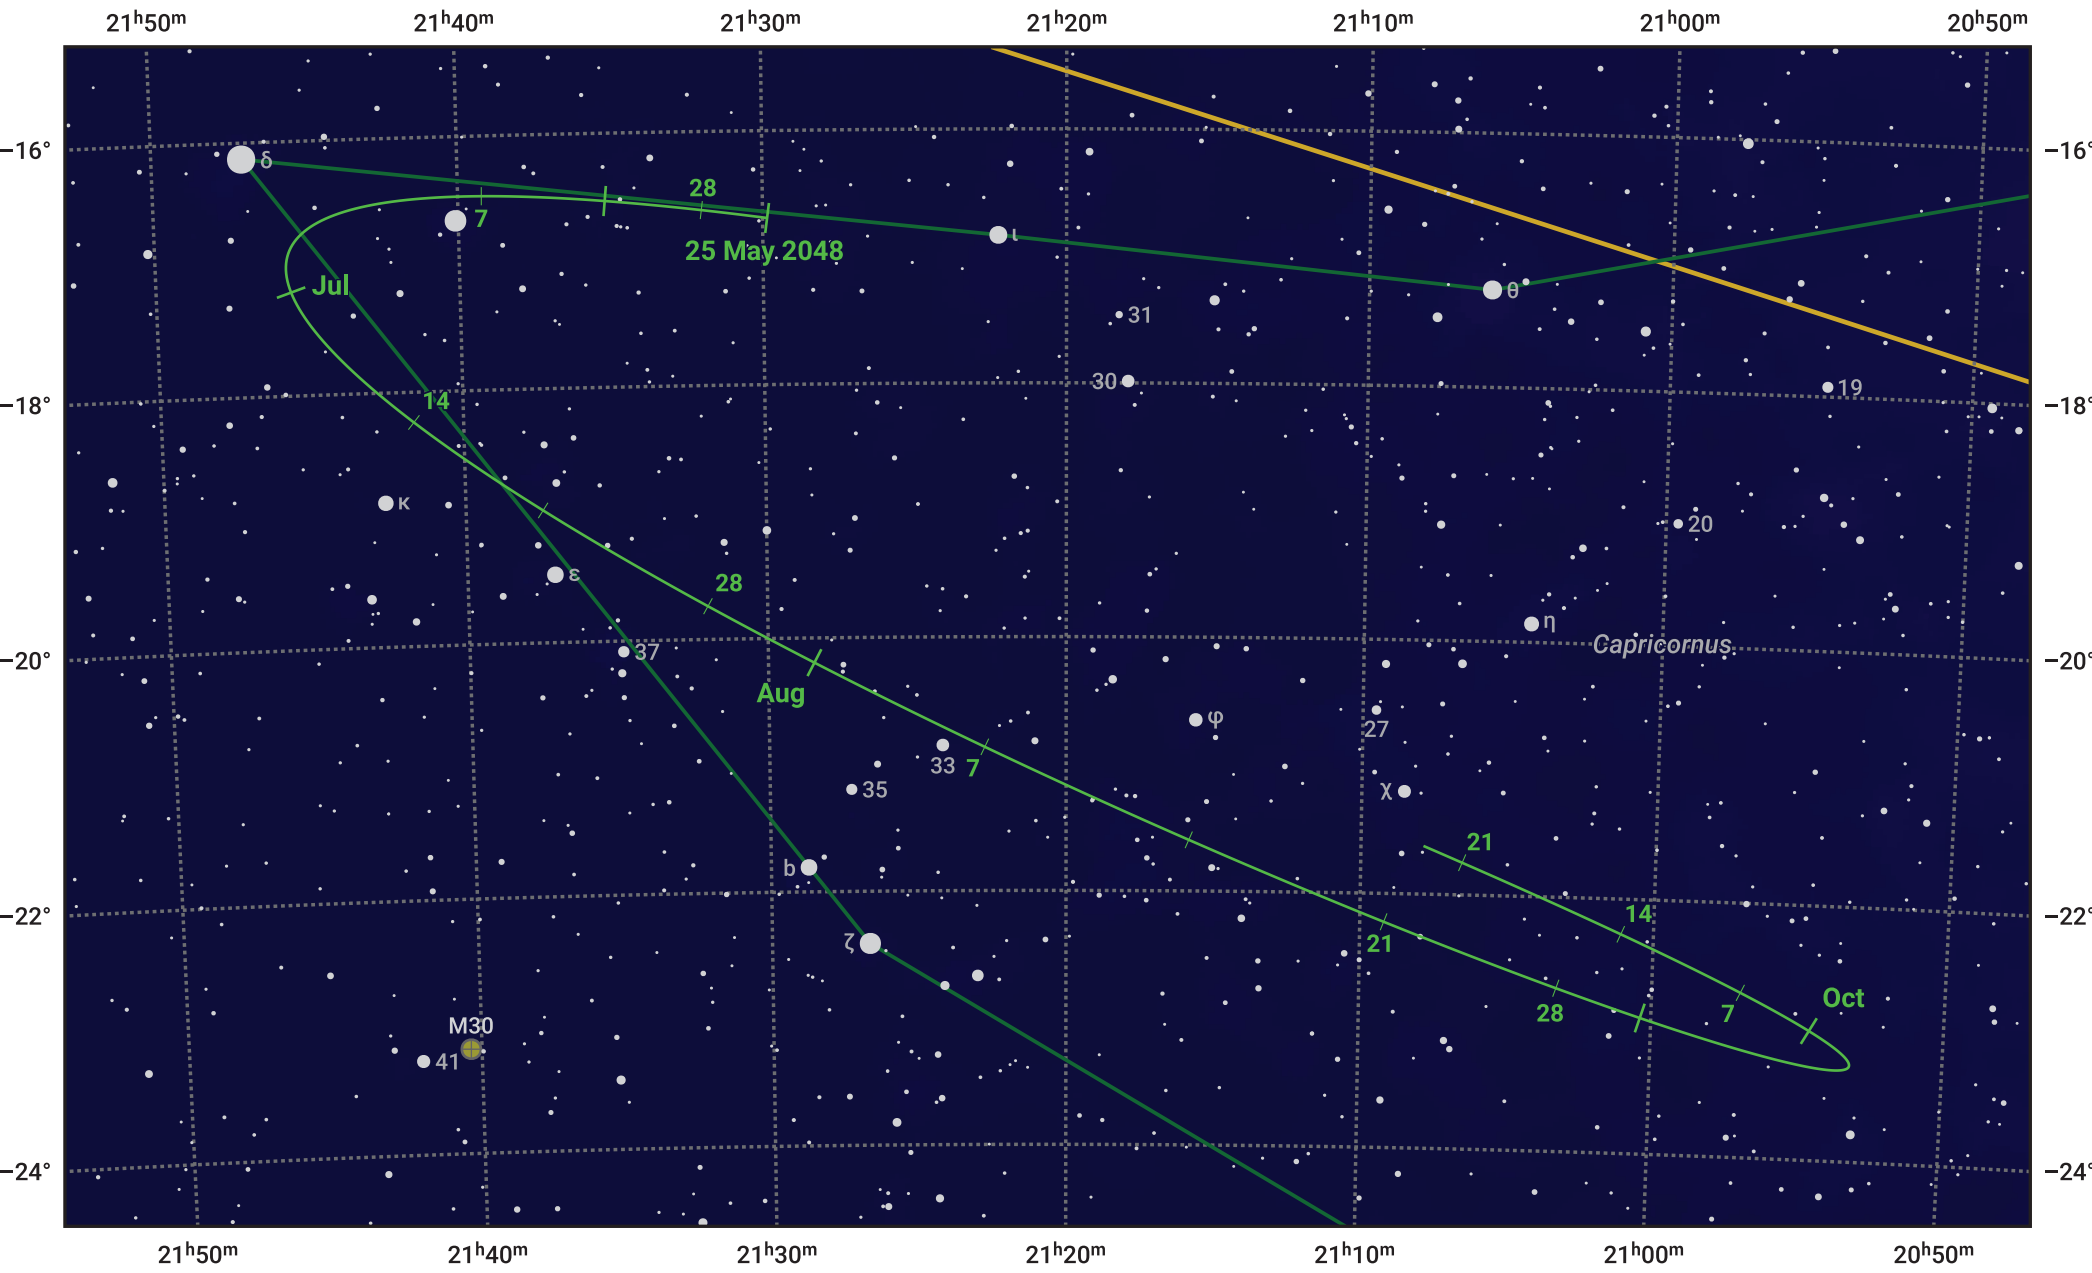

The path of Asteroid 40 Harmonia around opposition on 8 Aug 2048

© Dominic Ford 2011–2024. Date markers placed at midnight UTC. Downloaded from <https://in-the-sky.org>

Magnitude scale: 10.0 9.0 8.0 7.0 6.0 5.0 4.0 3.0 2.0

— Ecliptic Plane

Galaxy Bright nebula Open cluster Globular cluster

Date	Mag	Phase
2048 Jun 1	10.6	95%
2048 Jul 1	9.9	97%
2048 Jul 10	9.7	98%
2048 Aug 1	9.0	100%
2048 Sep 1	9.5	99%
2048 Oct 1	10.2	96%