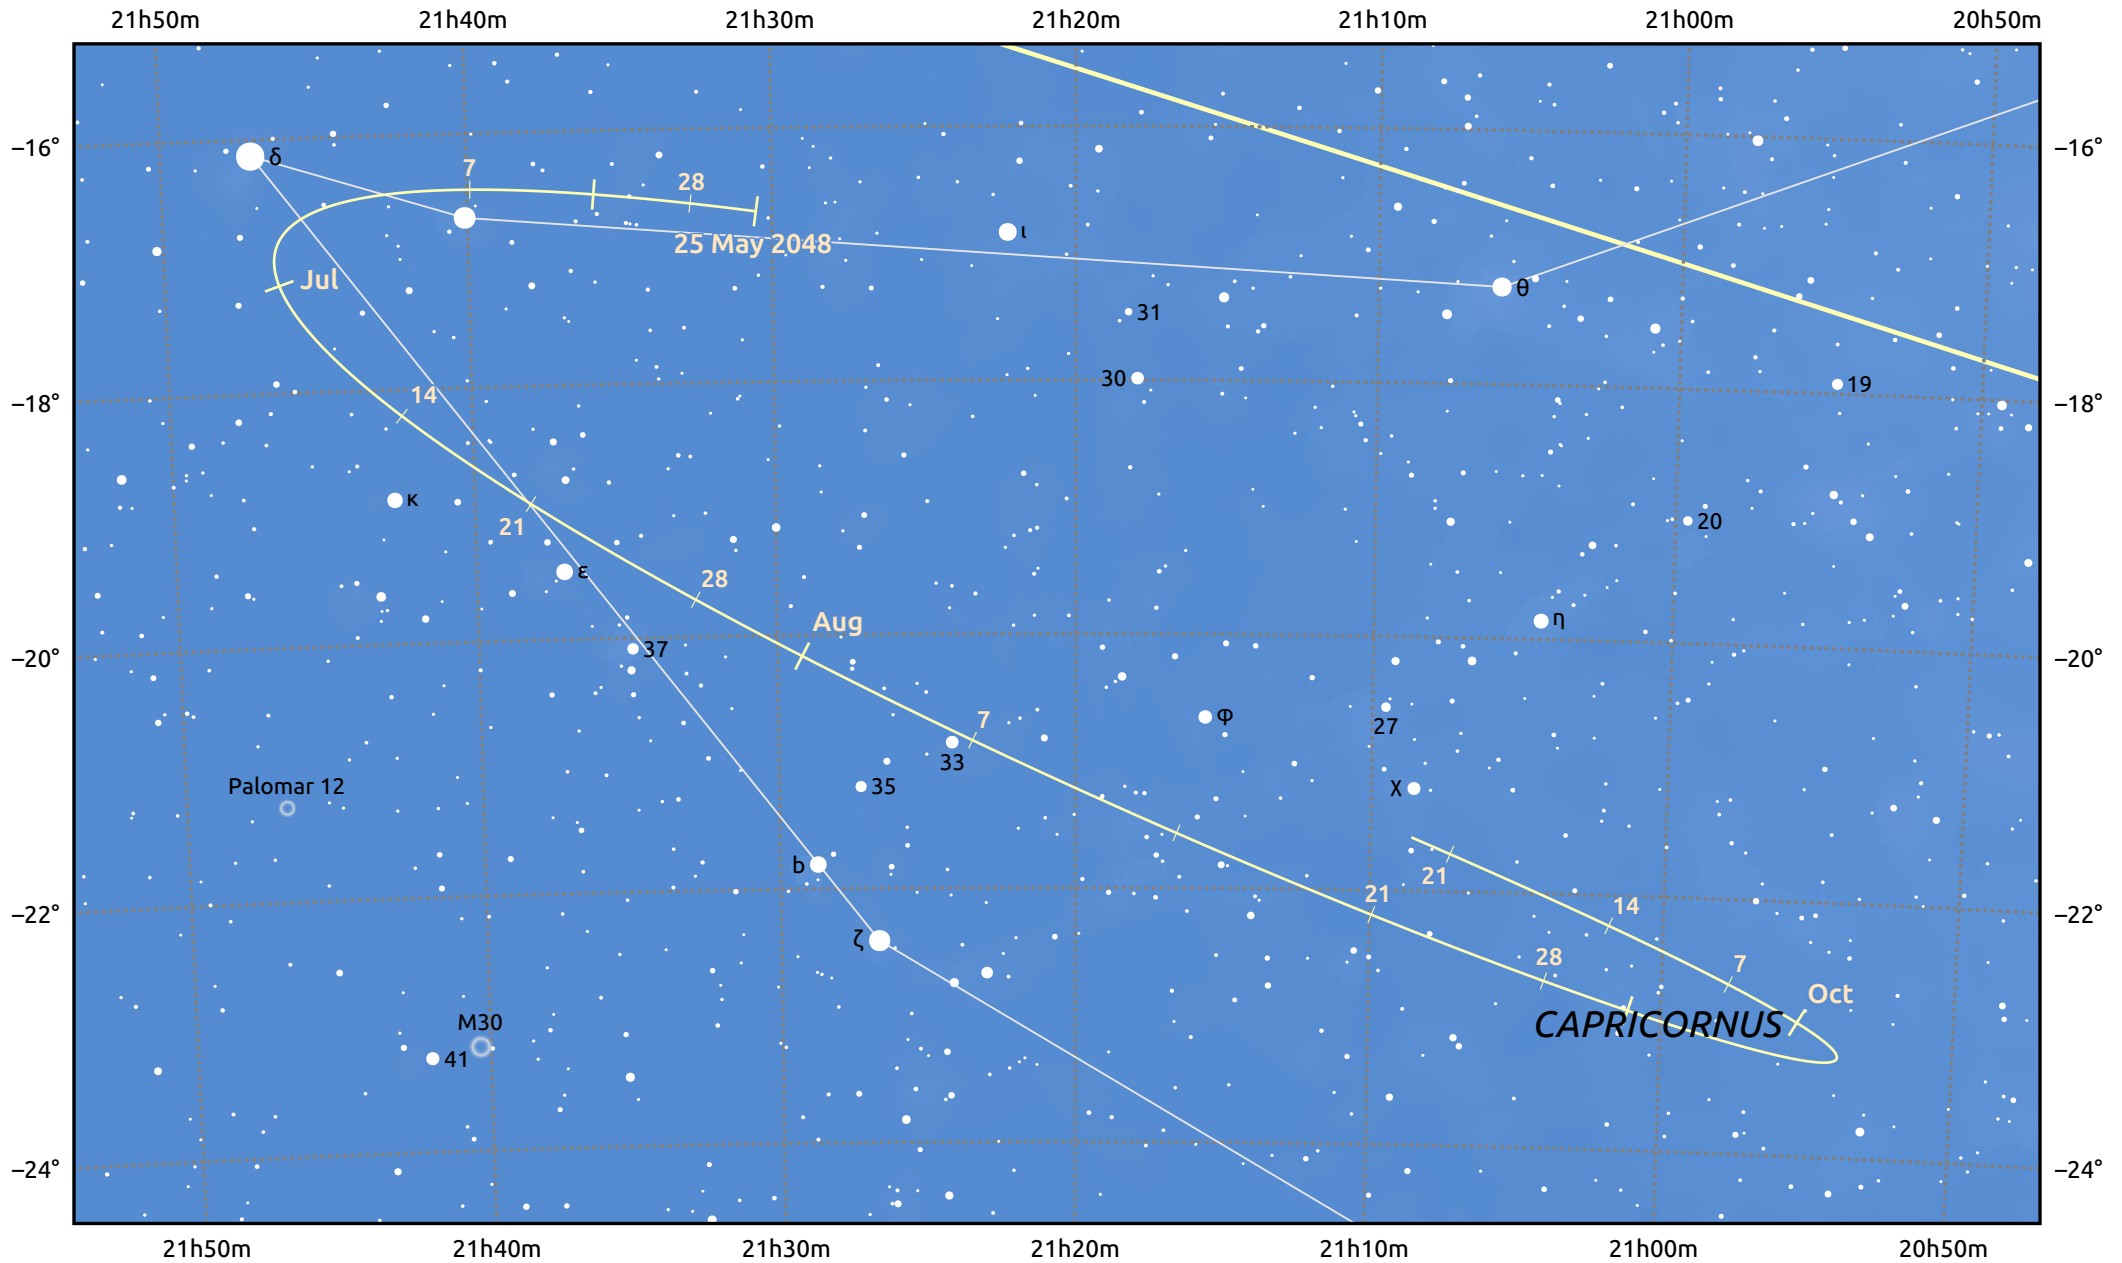

# The path of Asteroid 40 Harmonia around opposition on 8 Aug 2048

© Dominic Ford 2011–2025. Date markers placed at midnight UTC. Downloaded from <https://in-the-sky.org>

Magnitude scale: 10.0 9.0 8.0 7.0 6.0 5.0 4.0 3.0 2.0

— Ecliptic Plane

Galaxy Bright nebula Open cluster Globular cluster Planetary nebula

Date	Mag	Phase
2048 Jun 1	10.6	95%
2048 Jul 1	9.9	97%
2048 Jul 10	9.7	98%
2048 Aug 1	9.0	100%
2048 Sep 1	9.5	99%
2048 Oct 1	10.2	96%