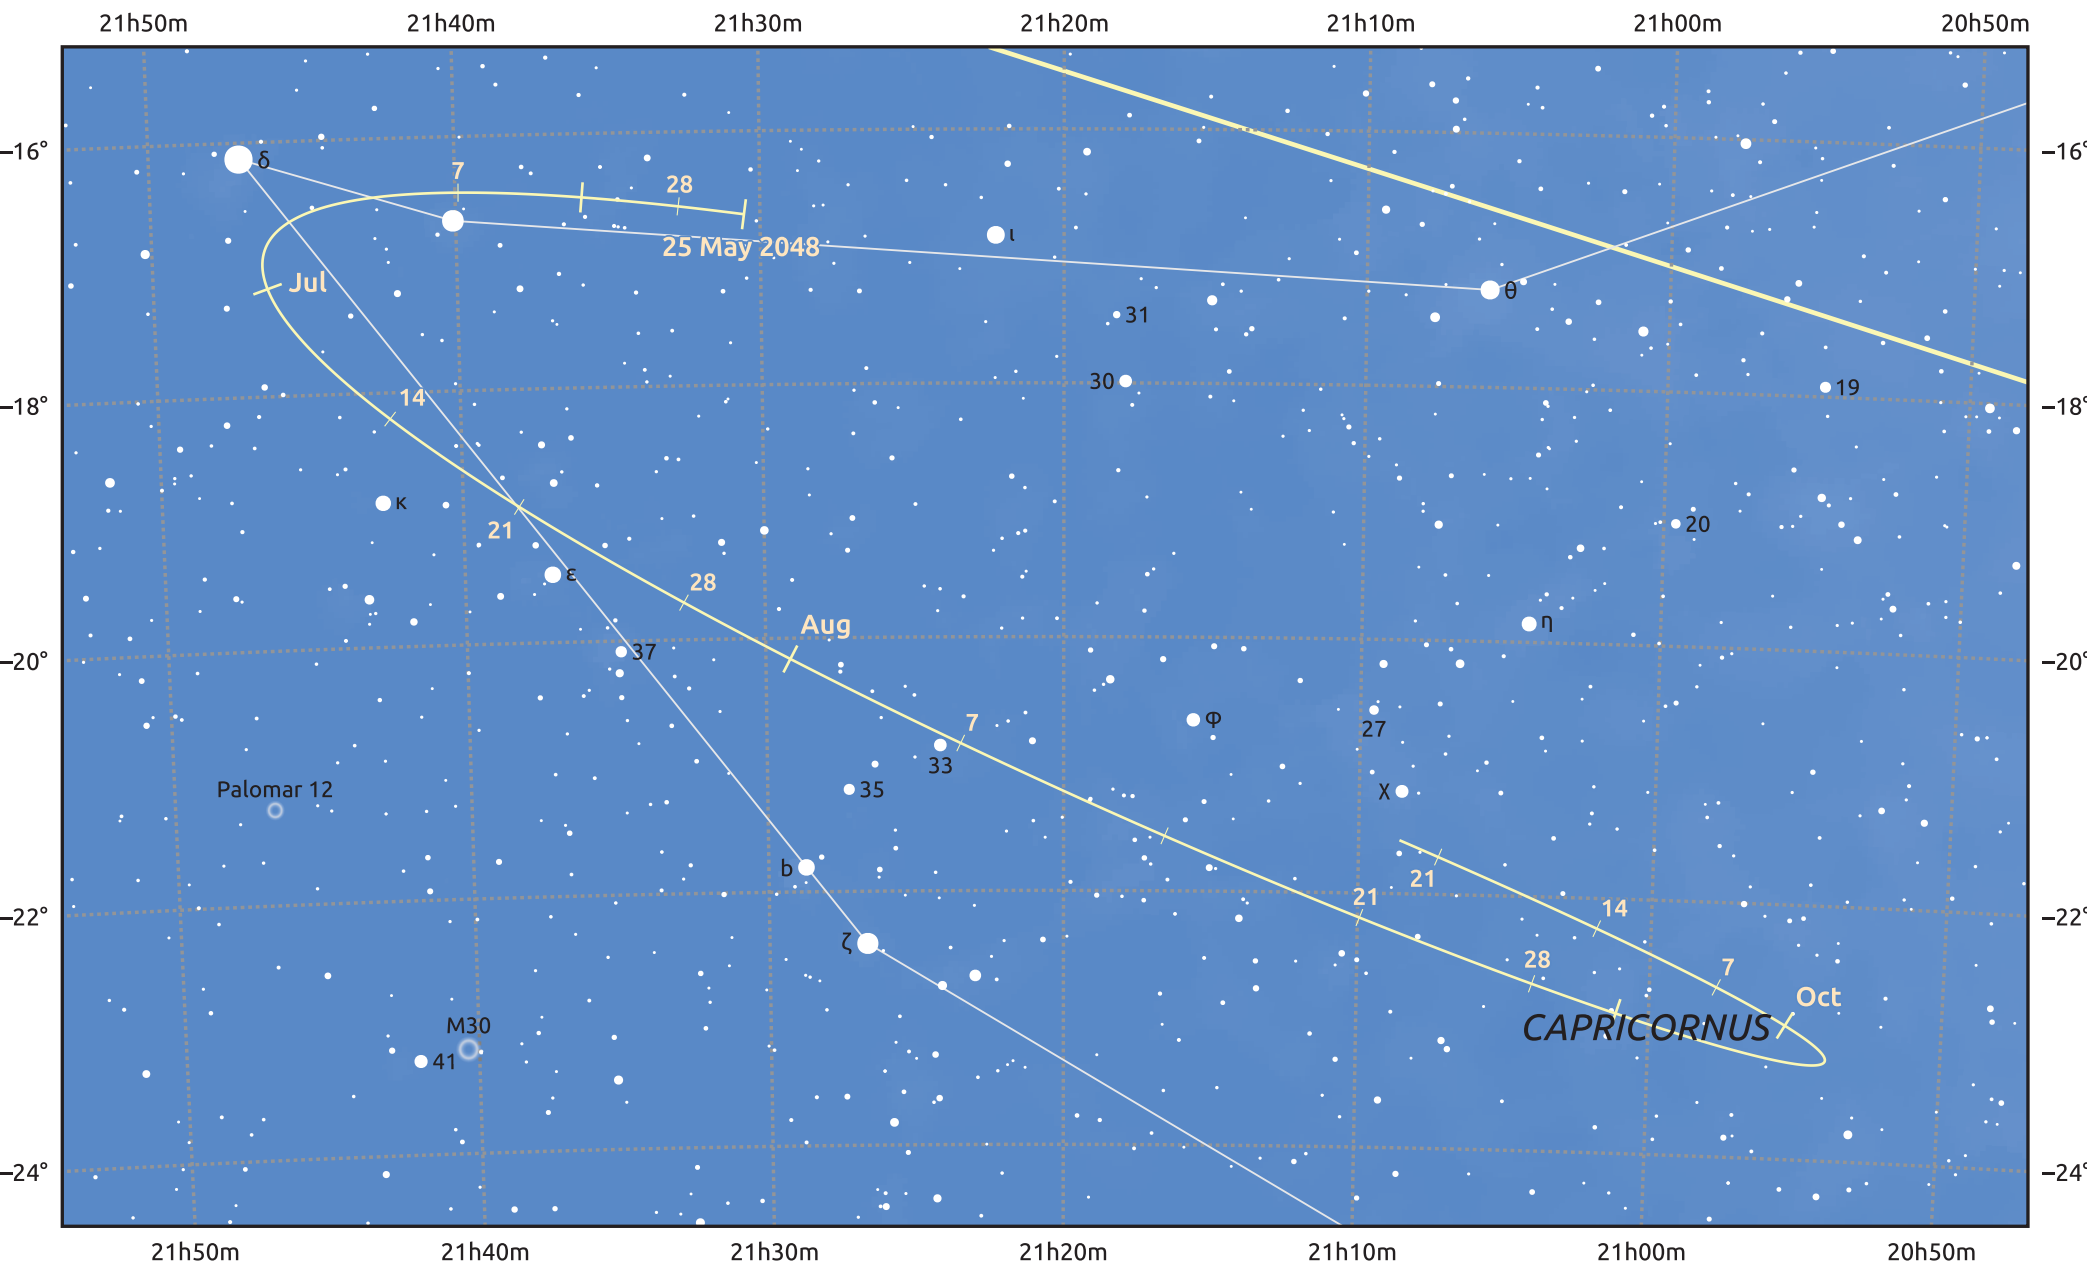

The path of Asteroid 40 Harmonia around opposition on 8 Aug 2048

© Dominic Ford 2011–2025. Date markers placed at midnight UTC. Downloaded from <https://in-the-sky.org>

Magnitude scale: 10.0 9.0 8.0 7.0 6.0 5.0 4.0 3.0 2.0

Ecliptic Plane

Galaxy Bright nebula Open cluster Globular cluster Planetary nebula

Date	Mag	Phase
2048 Jun 1	10.6	95%
2048 Jul 1	9.9	97%
2048 Jul 10	9.7	98%
2048 Aug 1	9.0	100%
2048 Sep 1	9.5	99%
2048 Oct 1	10.2	96%