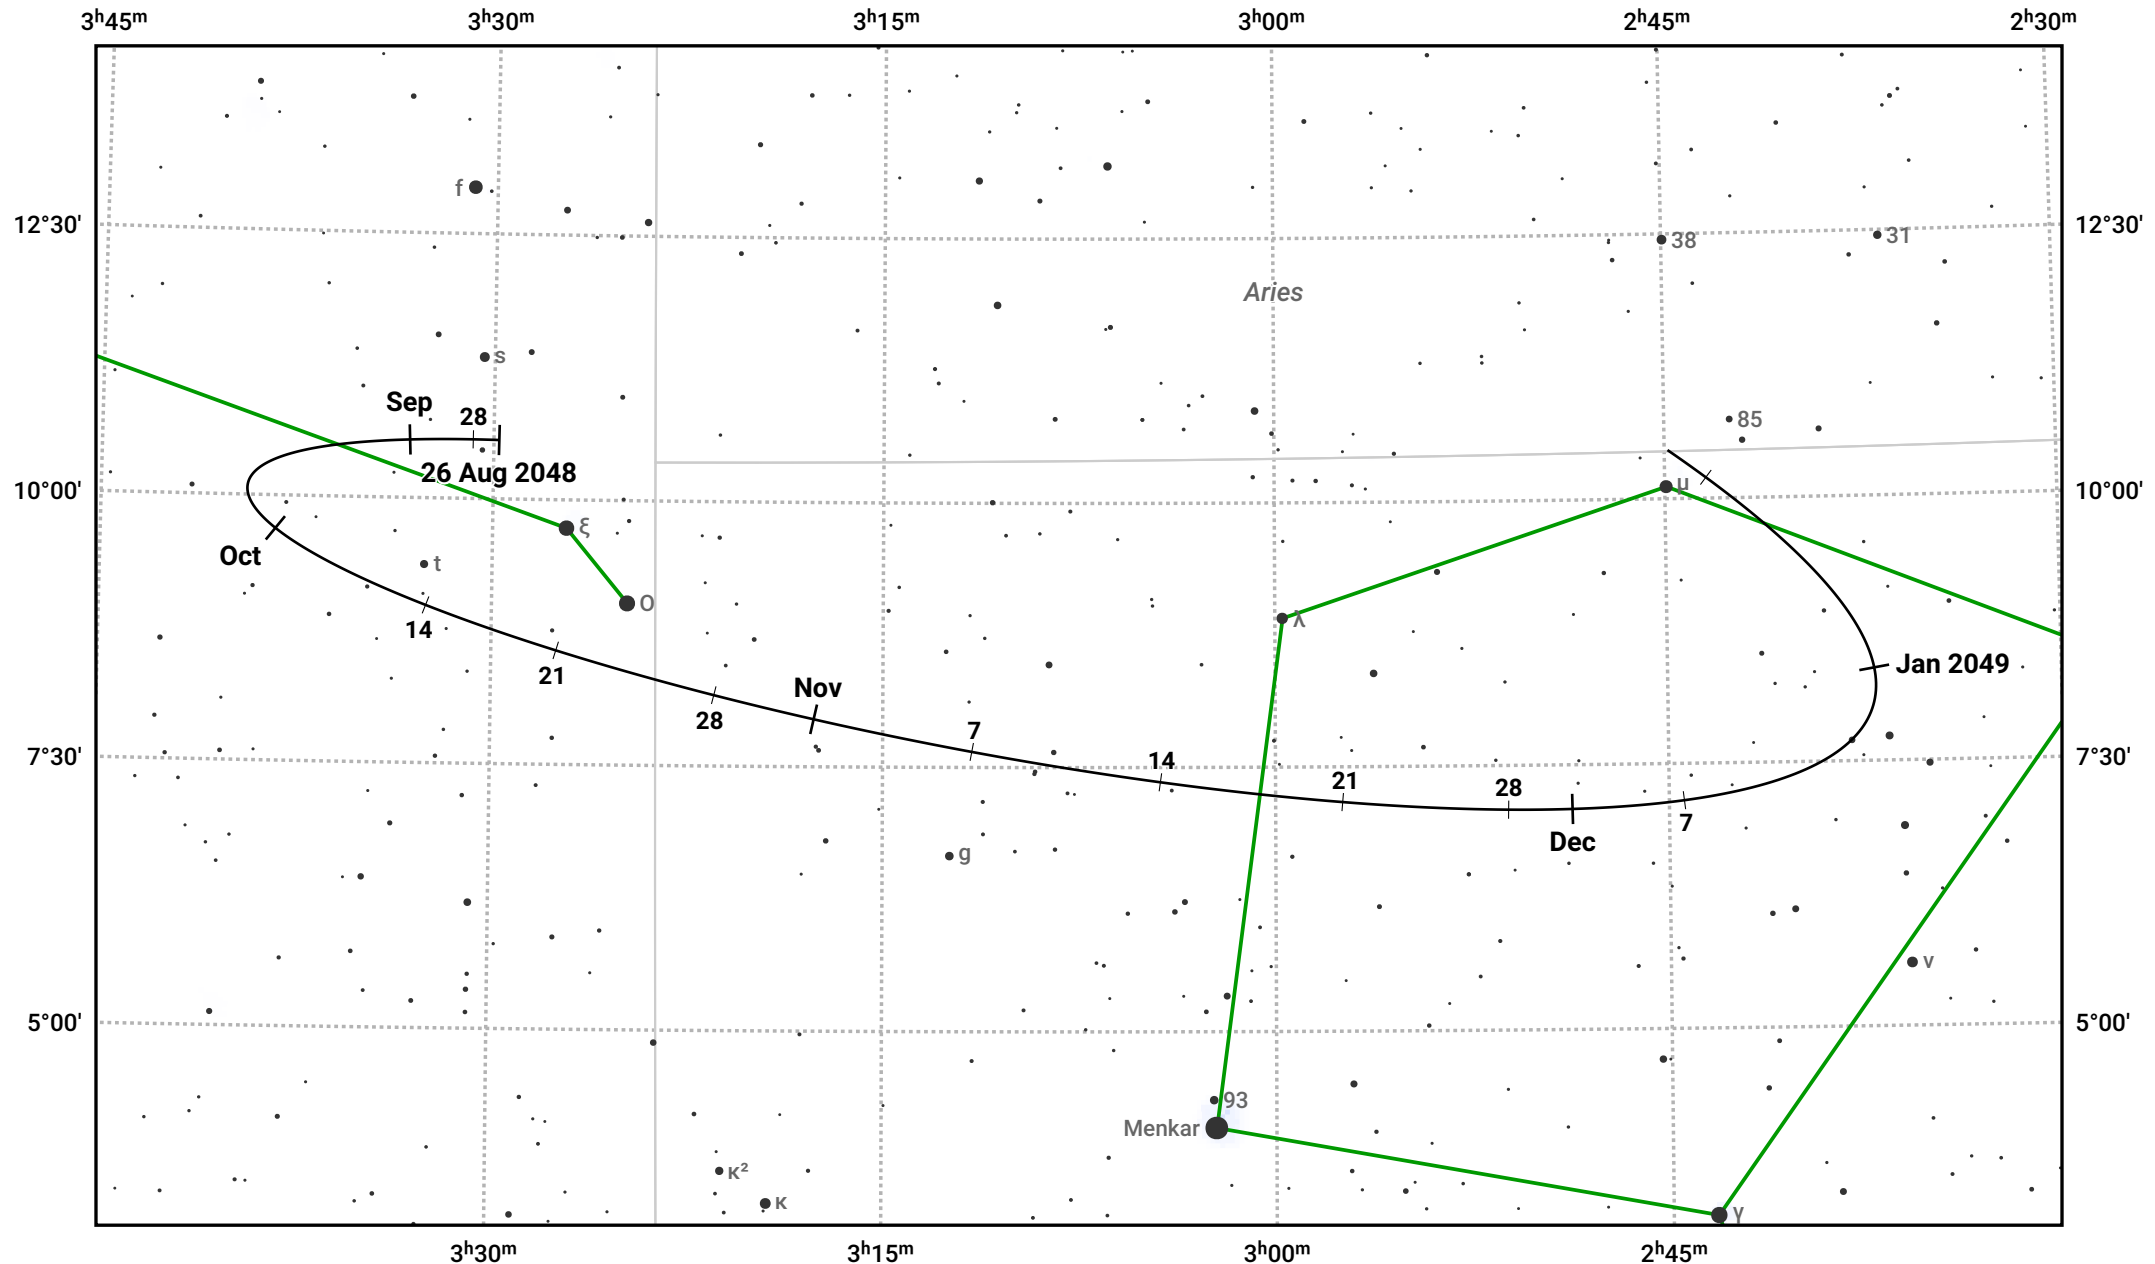

# The path of Asteroid 4 Vesta around opposition on 9 Nov 2048

© Dominic Ford 2011–2024. Date markers placed at midnight UTC. Downloaded from <https://in-the-sky.org>

Magnitude scale: 9.0 8.0 7.0 6.0 5.0 4.0 3.0 2.0

— Ecliptic Plane

Galaxy Bright nebula Open cluster Globular cluster

Date	Mag	Phase
2048 Sep 1	7.9	96%
2048 Oct 1	7.4	98%
2048 Oct 20	7.0	99%
2048 Nov 1	6.7	100%
2048 Dec 1	7.0	99%
2049 Jan 1	7.7	97%
2049 Jan 14	8.0	97%