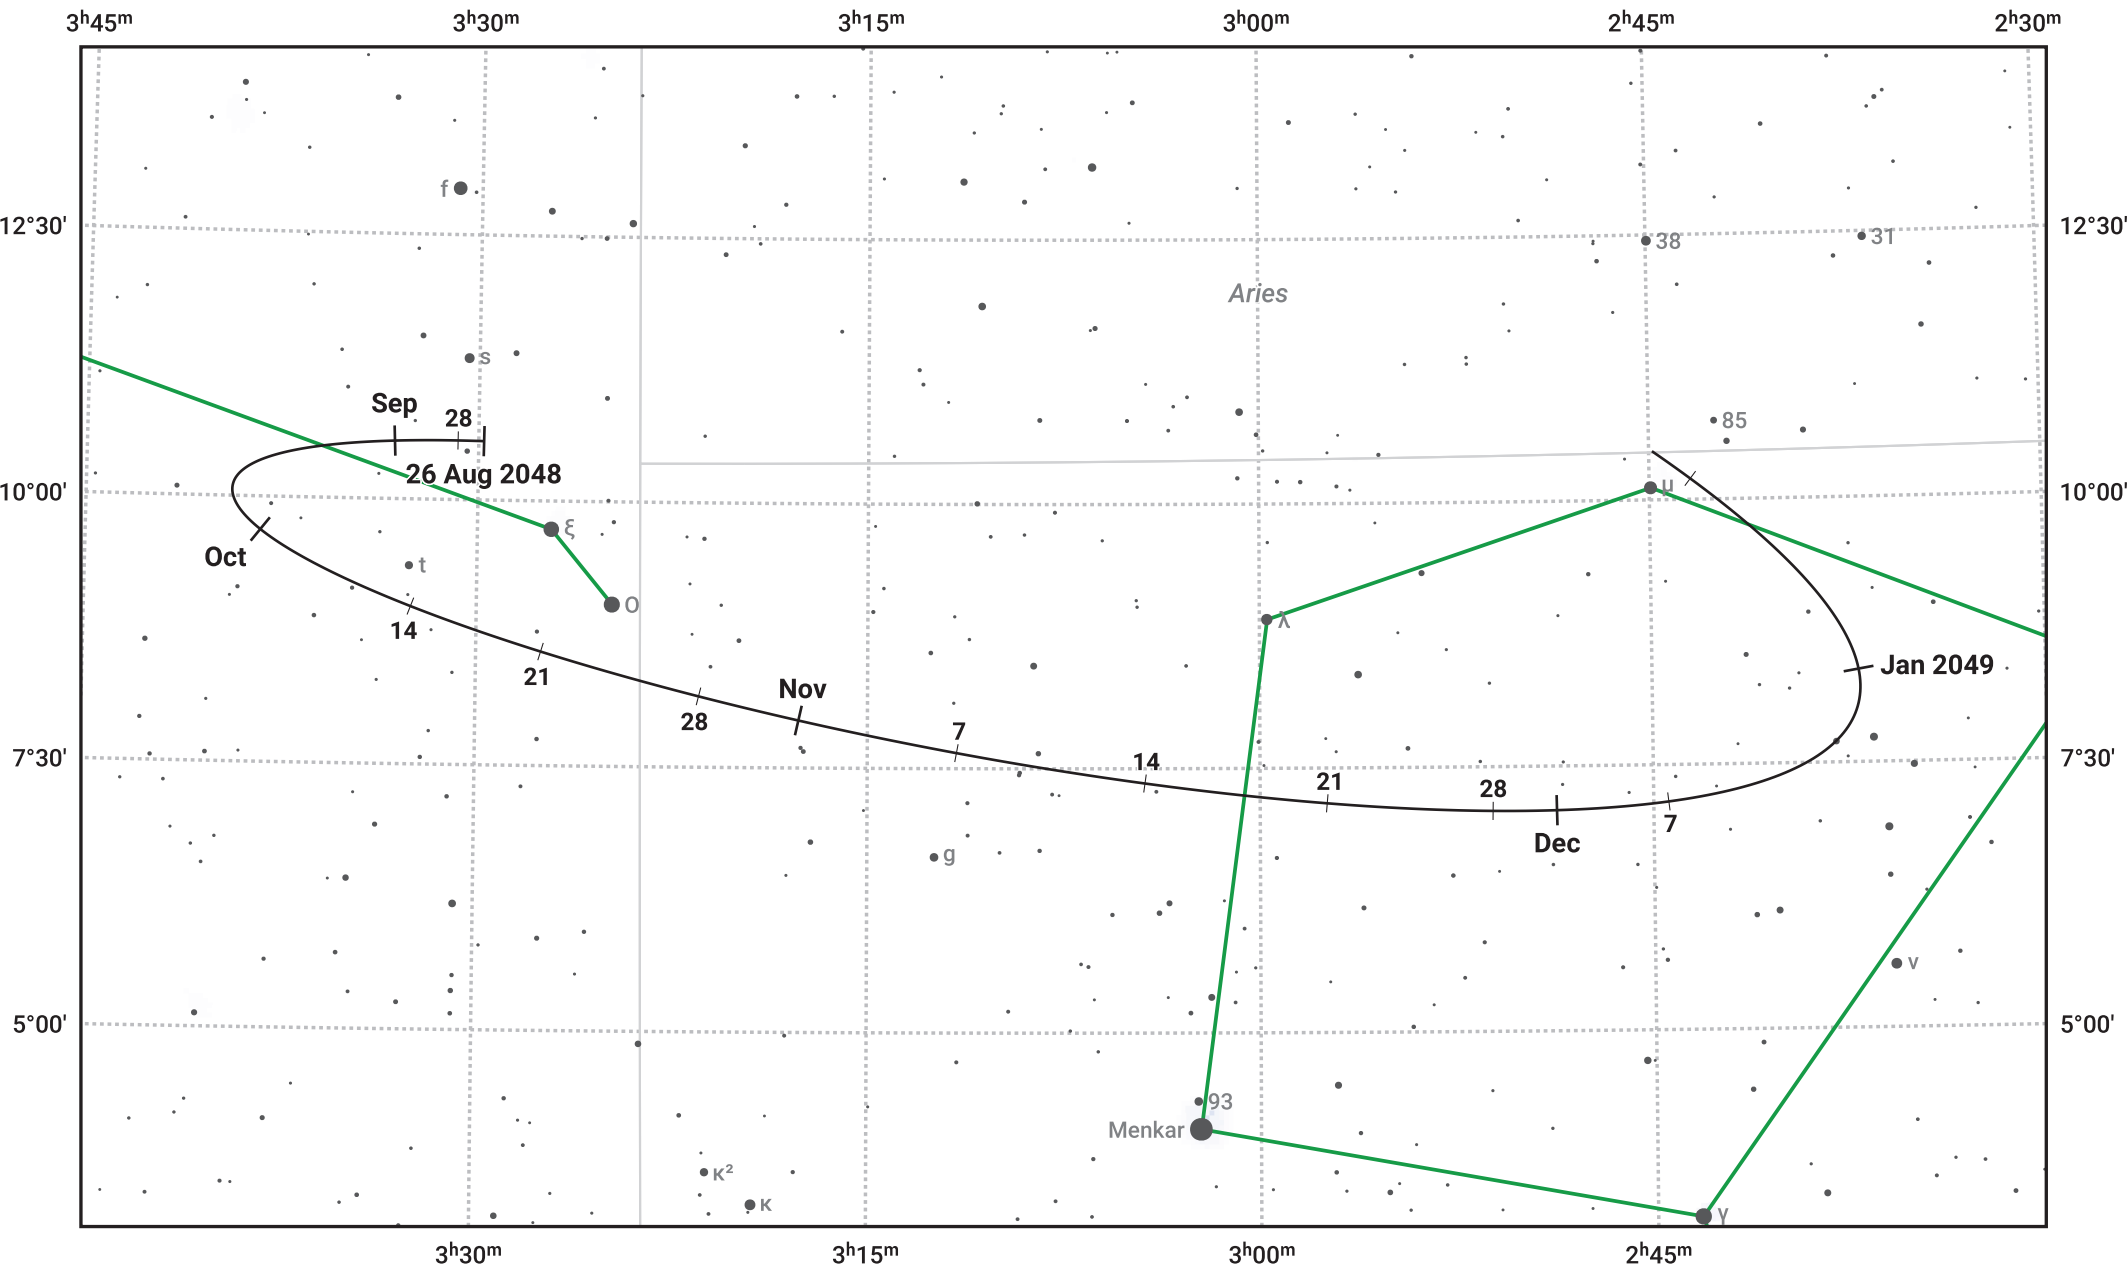

The path of Asteroid 4 Vesta around opposition on 9 Nov 2048

© Dominic Ford 2011–2024. Date markers placed at midnight UTC. Downloaded from <https://in-the-sky.org>

Magnitude scale: · 9.0 · 8.0 · 7.0 · 6.0 · 5.0 · 4.0 · 3.0 ● 2.0

— Ecliptic Plane

● Galaxy ■ Bright nebula ● Open cluster ● Globular cluster

Date	Mag	Phase
2048 Sep 1	7.9	96%
2048 Oct 1	7.4	98%
2048 Oct 20	7.0	99%
2048 Nov 1	6.7	100%
2048 Dec 1	7.0	99%
2049 Jan 1	7.7	97%
2049 Jan 14	8.0	97%