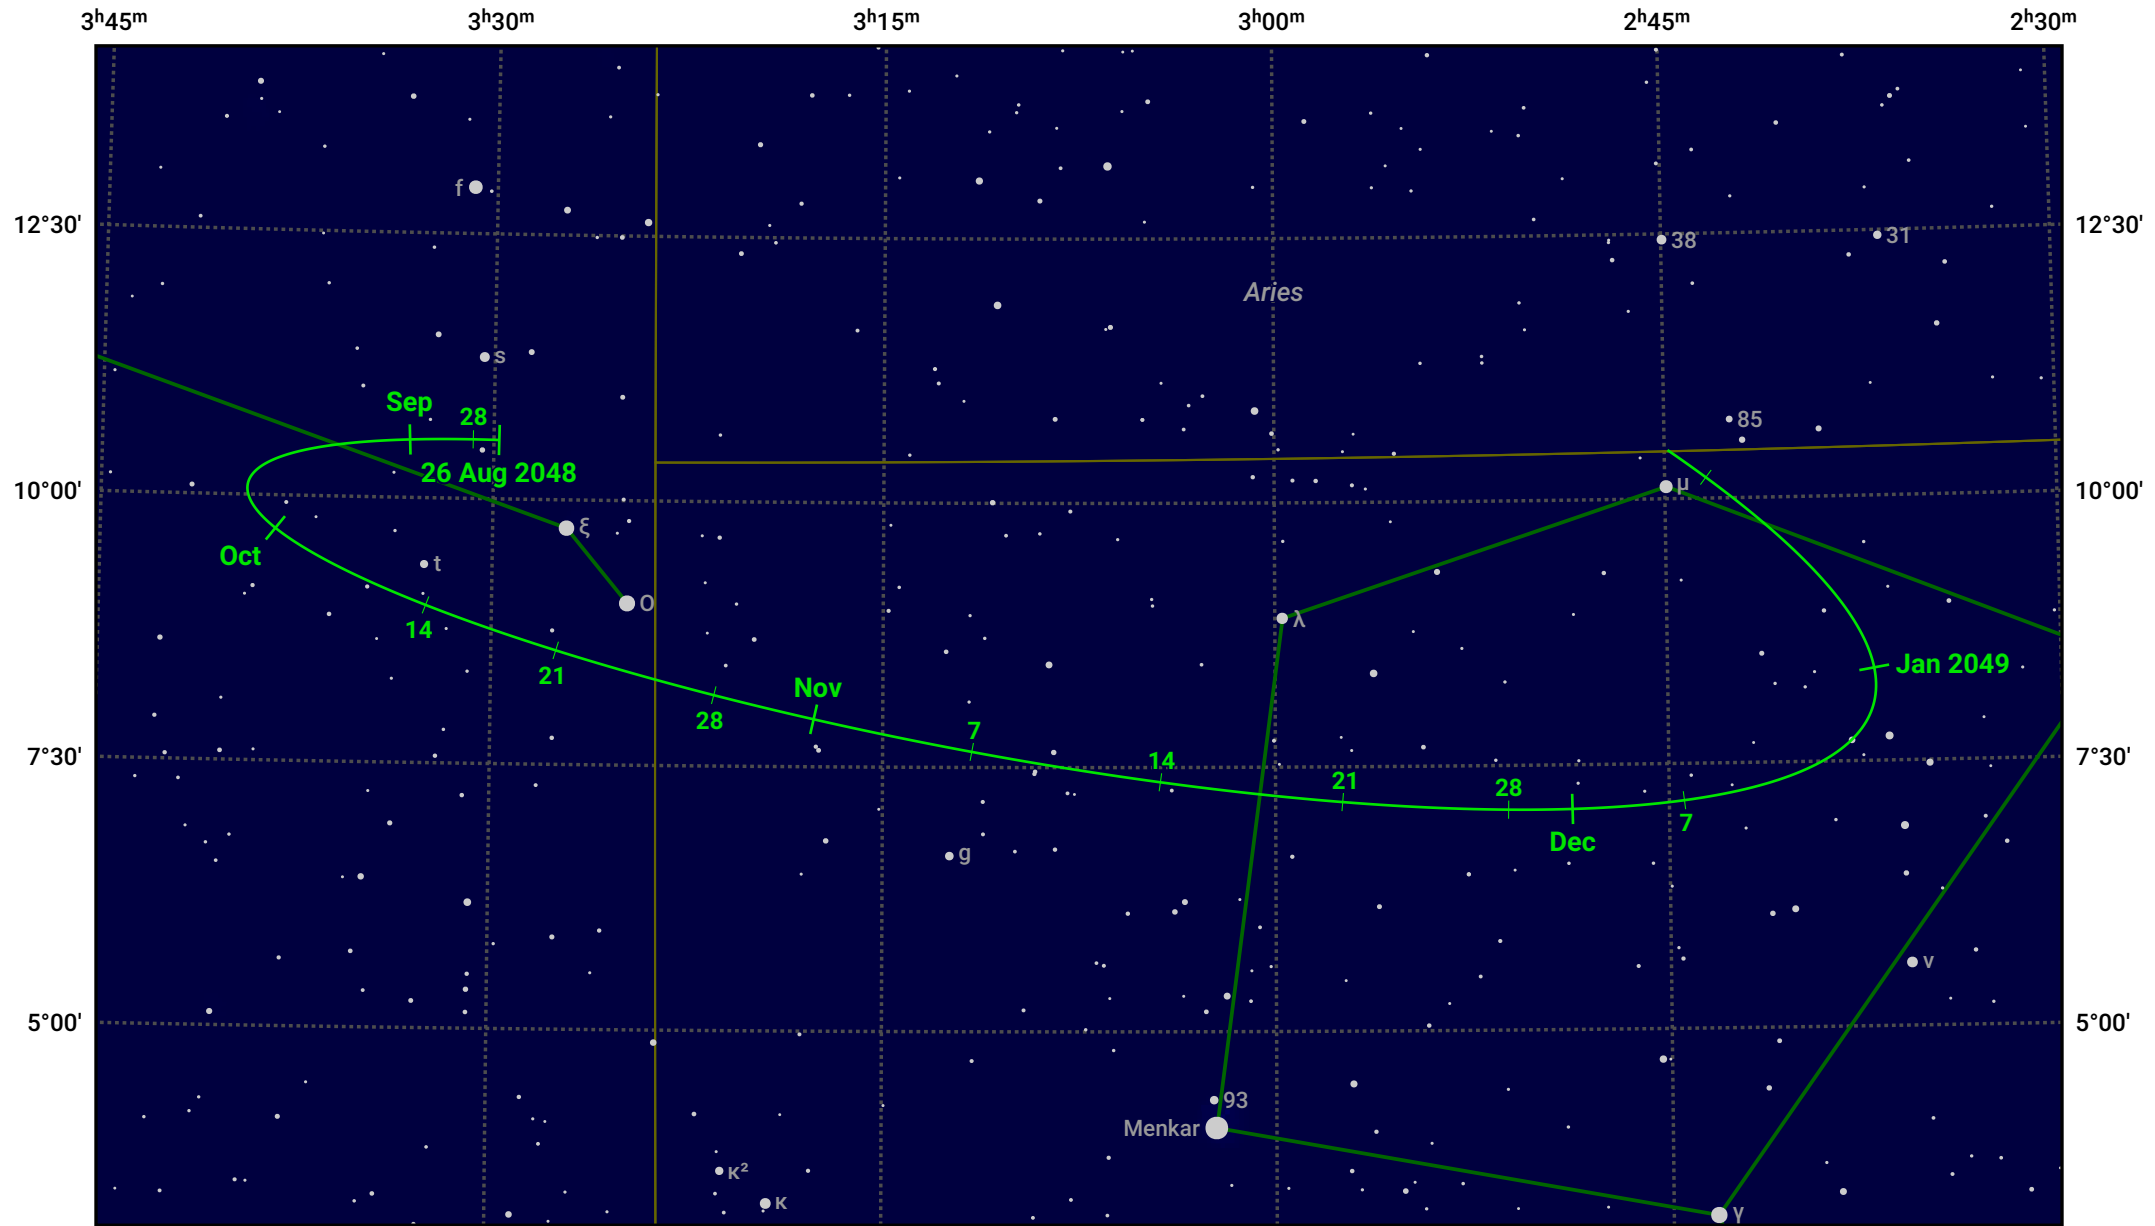

# The path of Asteroid 4 Vesta around opposition on 9 Nov 2048

© Dominic Ford 2011–2024. Date markers placed at midnight UTC. Downloaded from <https://in-the-sky.org>

Magnitude scale: · 9.0 · 8.0 · 7.0 · 6.0 · 5.0 · 4.0 · 3.0 · 2.0

— Ecliptic Plane

Galaxy Bright nebula Open cluster Globular cluster

Date	Mag	Phase
2048 Sep 1	7.9	96%
2048 Oct 1	7.4	98%
2048 Oct 20	7.0	99%
2048 Nov 1	6.7	100%
2048 Dec 1	7.0	99%
2049 Jan 1	7.7	97%
2049 Jan 14	8.0	97%