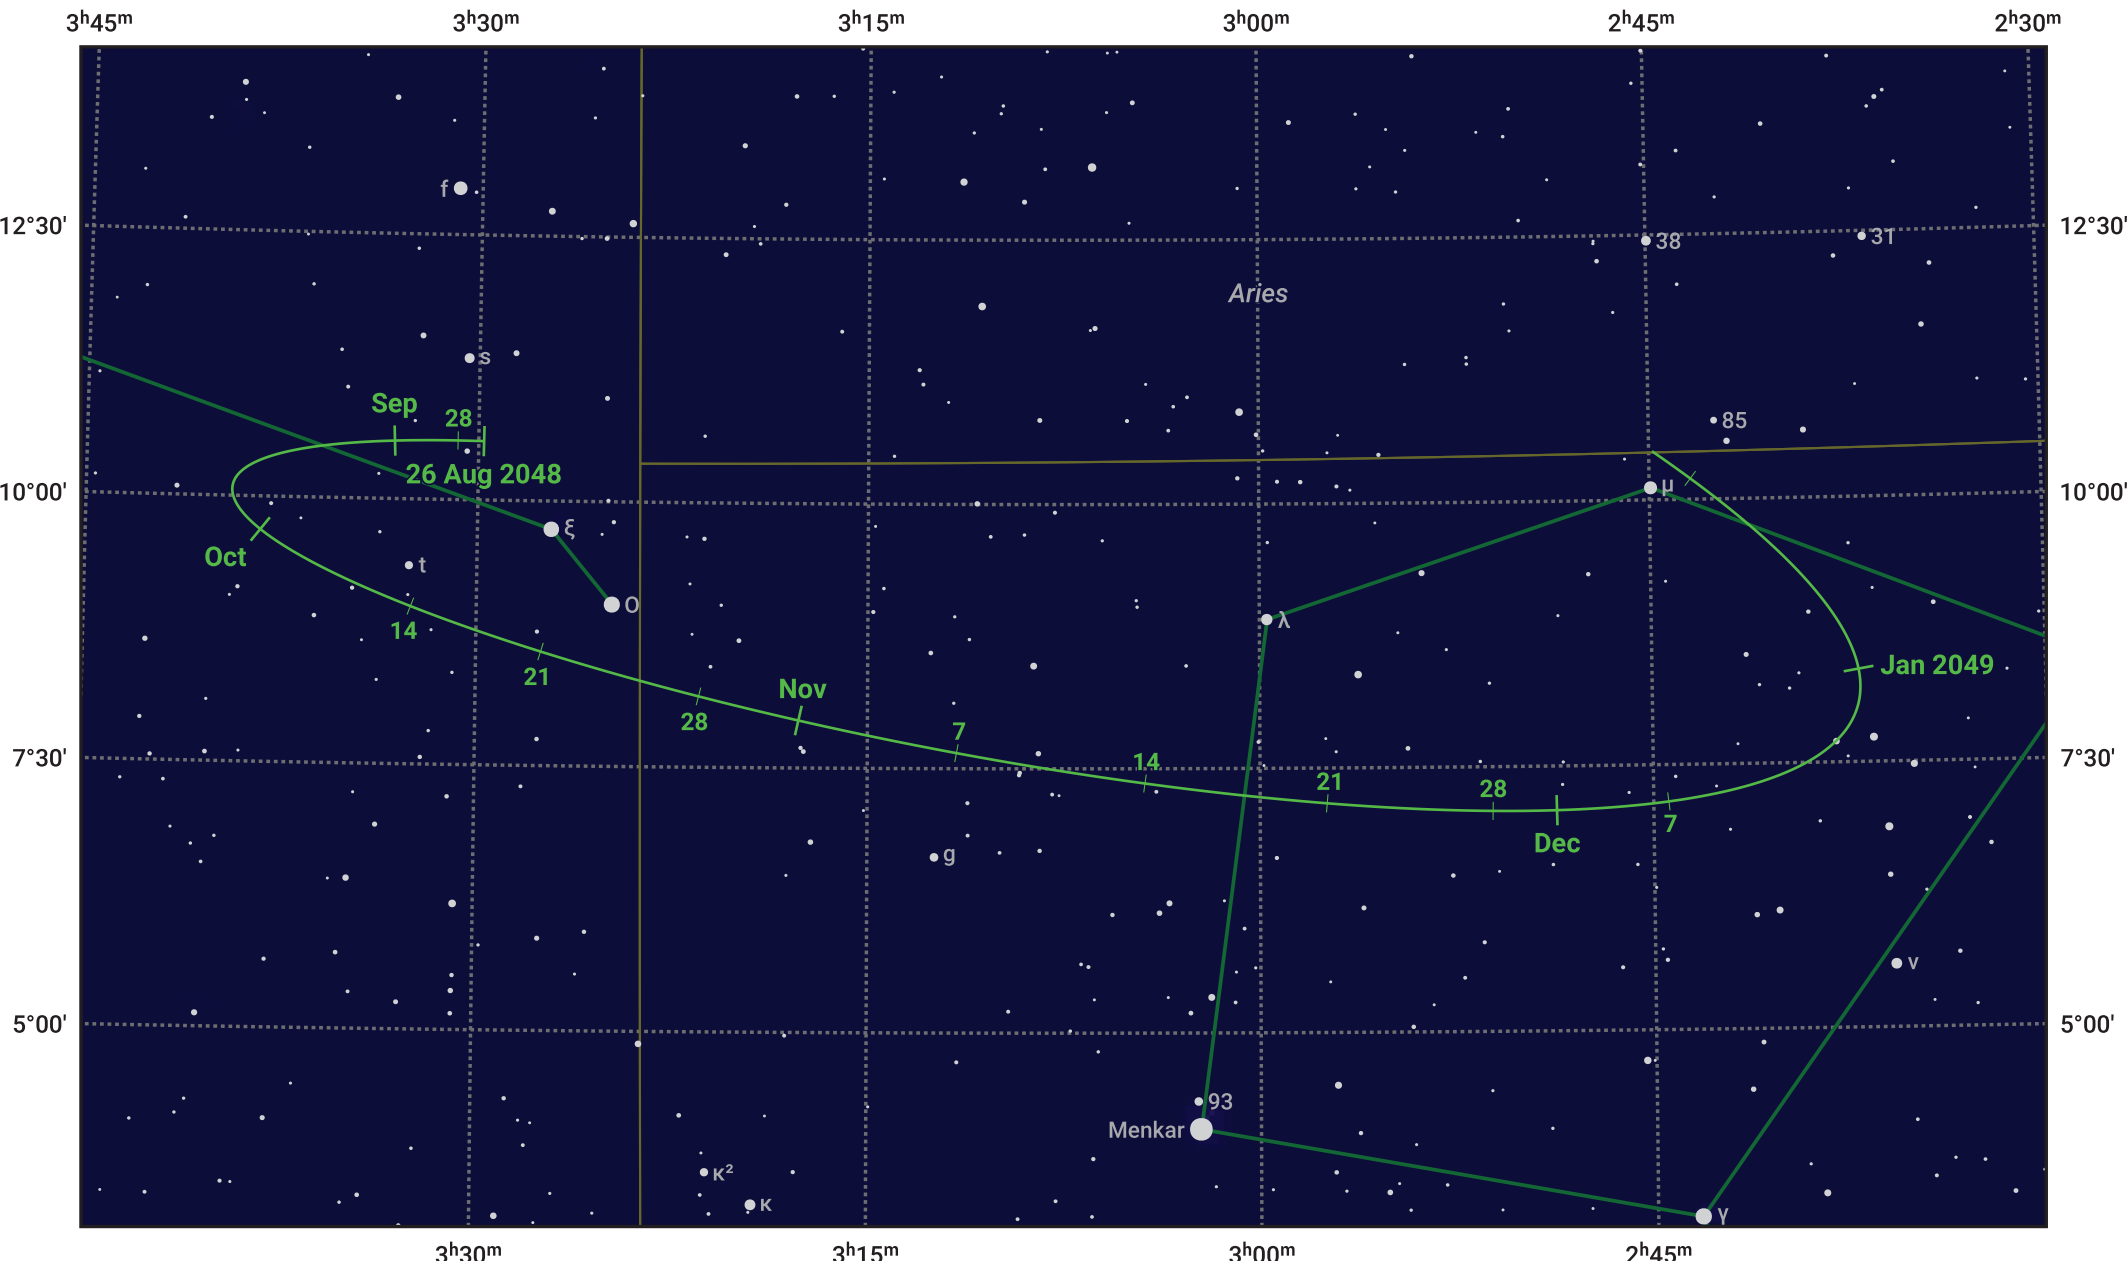

# The path of Asteroid 4 Vesta around opposition on 9 Nov 2048

© Dominic Ford 2011–2024. Date markers placed at midnight UTC. Downloaded from <https://in-the-sky.org>

Magnitude scale:    • 9.0    • 8.0    • 7.0    • 6.0    • 5.0    • 4.0    • 3.0    • 2.0

— Ecliptic Plane

- Galaxy
- Bright nebula
- Open cluster
- Globular cluster

Date	Mag	Phase
2048 Sep 1	7.9	96%
2048 Oct 1	7.4	98%
2048 Oct 20	7.0	99%
2048 Nov 1	6.7	100%
2048 Dec 1	7.0	99%
2049 Jan 1	7.7	97%
2049 Jan 14	8.0	97%