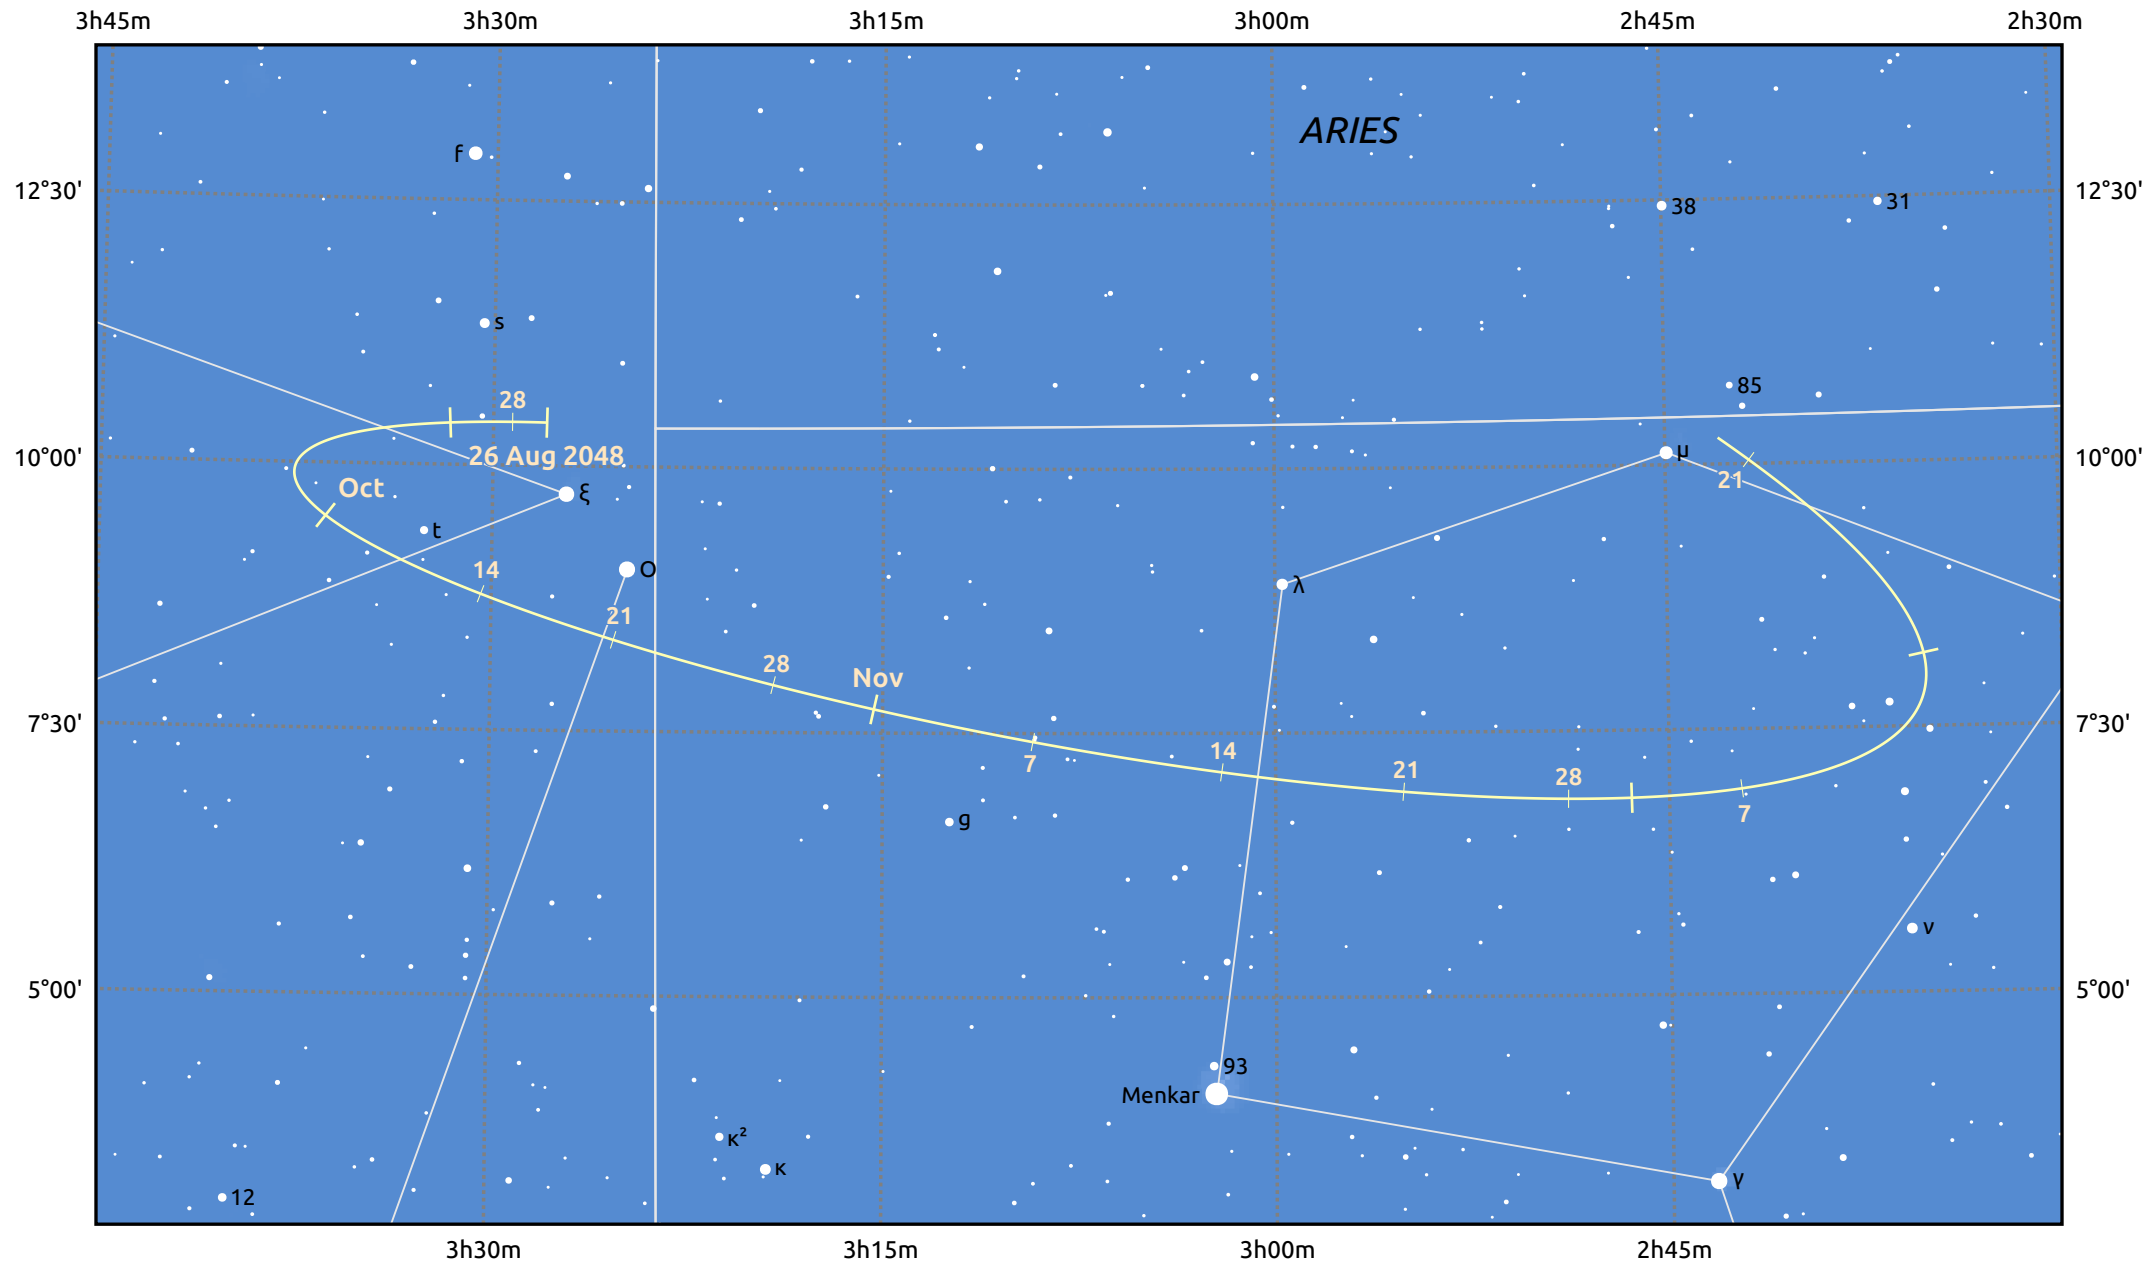

# The path of Asteroid 4 Vesta around opposition on 9 Nov 2048

© Dominic Ford 2011–2025. Date markers placed at midnight UTC. Downloaded from <https://in-the-sky.org>

Magnitude scale: 9.0 8.0 7.0 6.0 5.0 4.0 3.0 2.0

Ecliptic Plane

Galaxy Bright nebula Open cluster Globular cluster Planetary nebula

Date	Mag	Phase
2048 Sep 1	7.9	96%
2048 Oct 1	7.3	98%
2048 Oct 20	6.9	99%
2048 Nov 1	6.7	100%
2048 Dec 1	7.0	99%
2049 Jan 1	7.7	97%
2049 Jan 13	7.9	97%