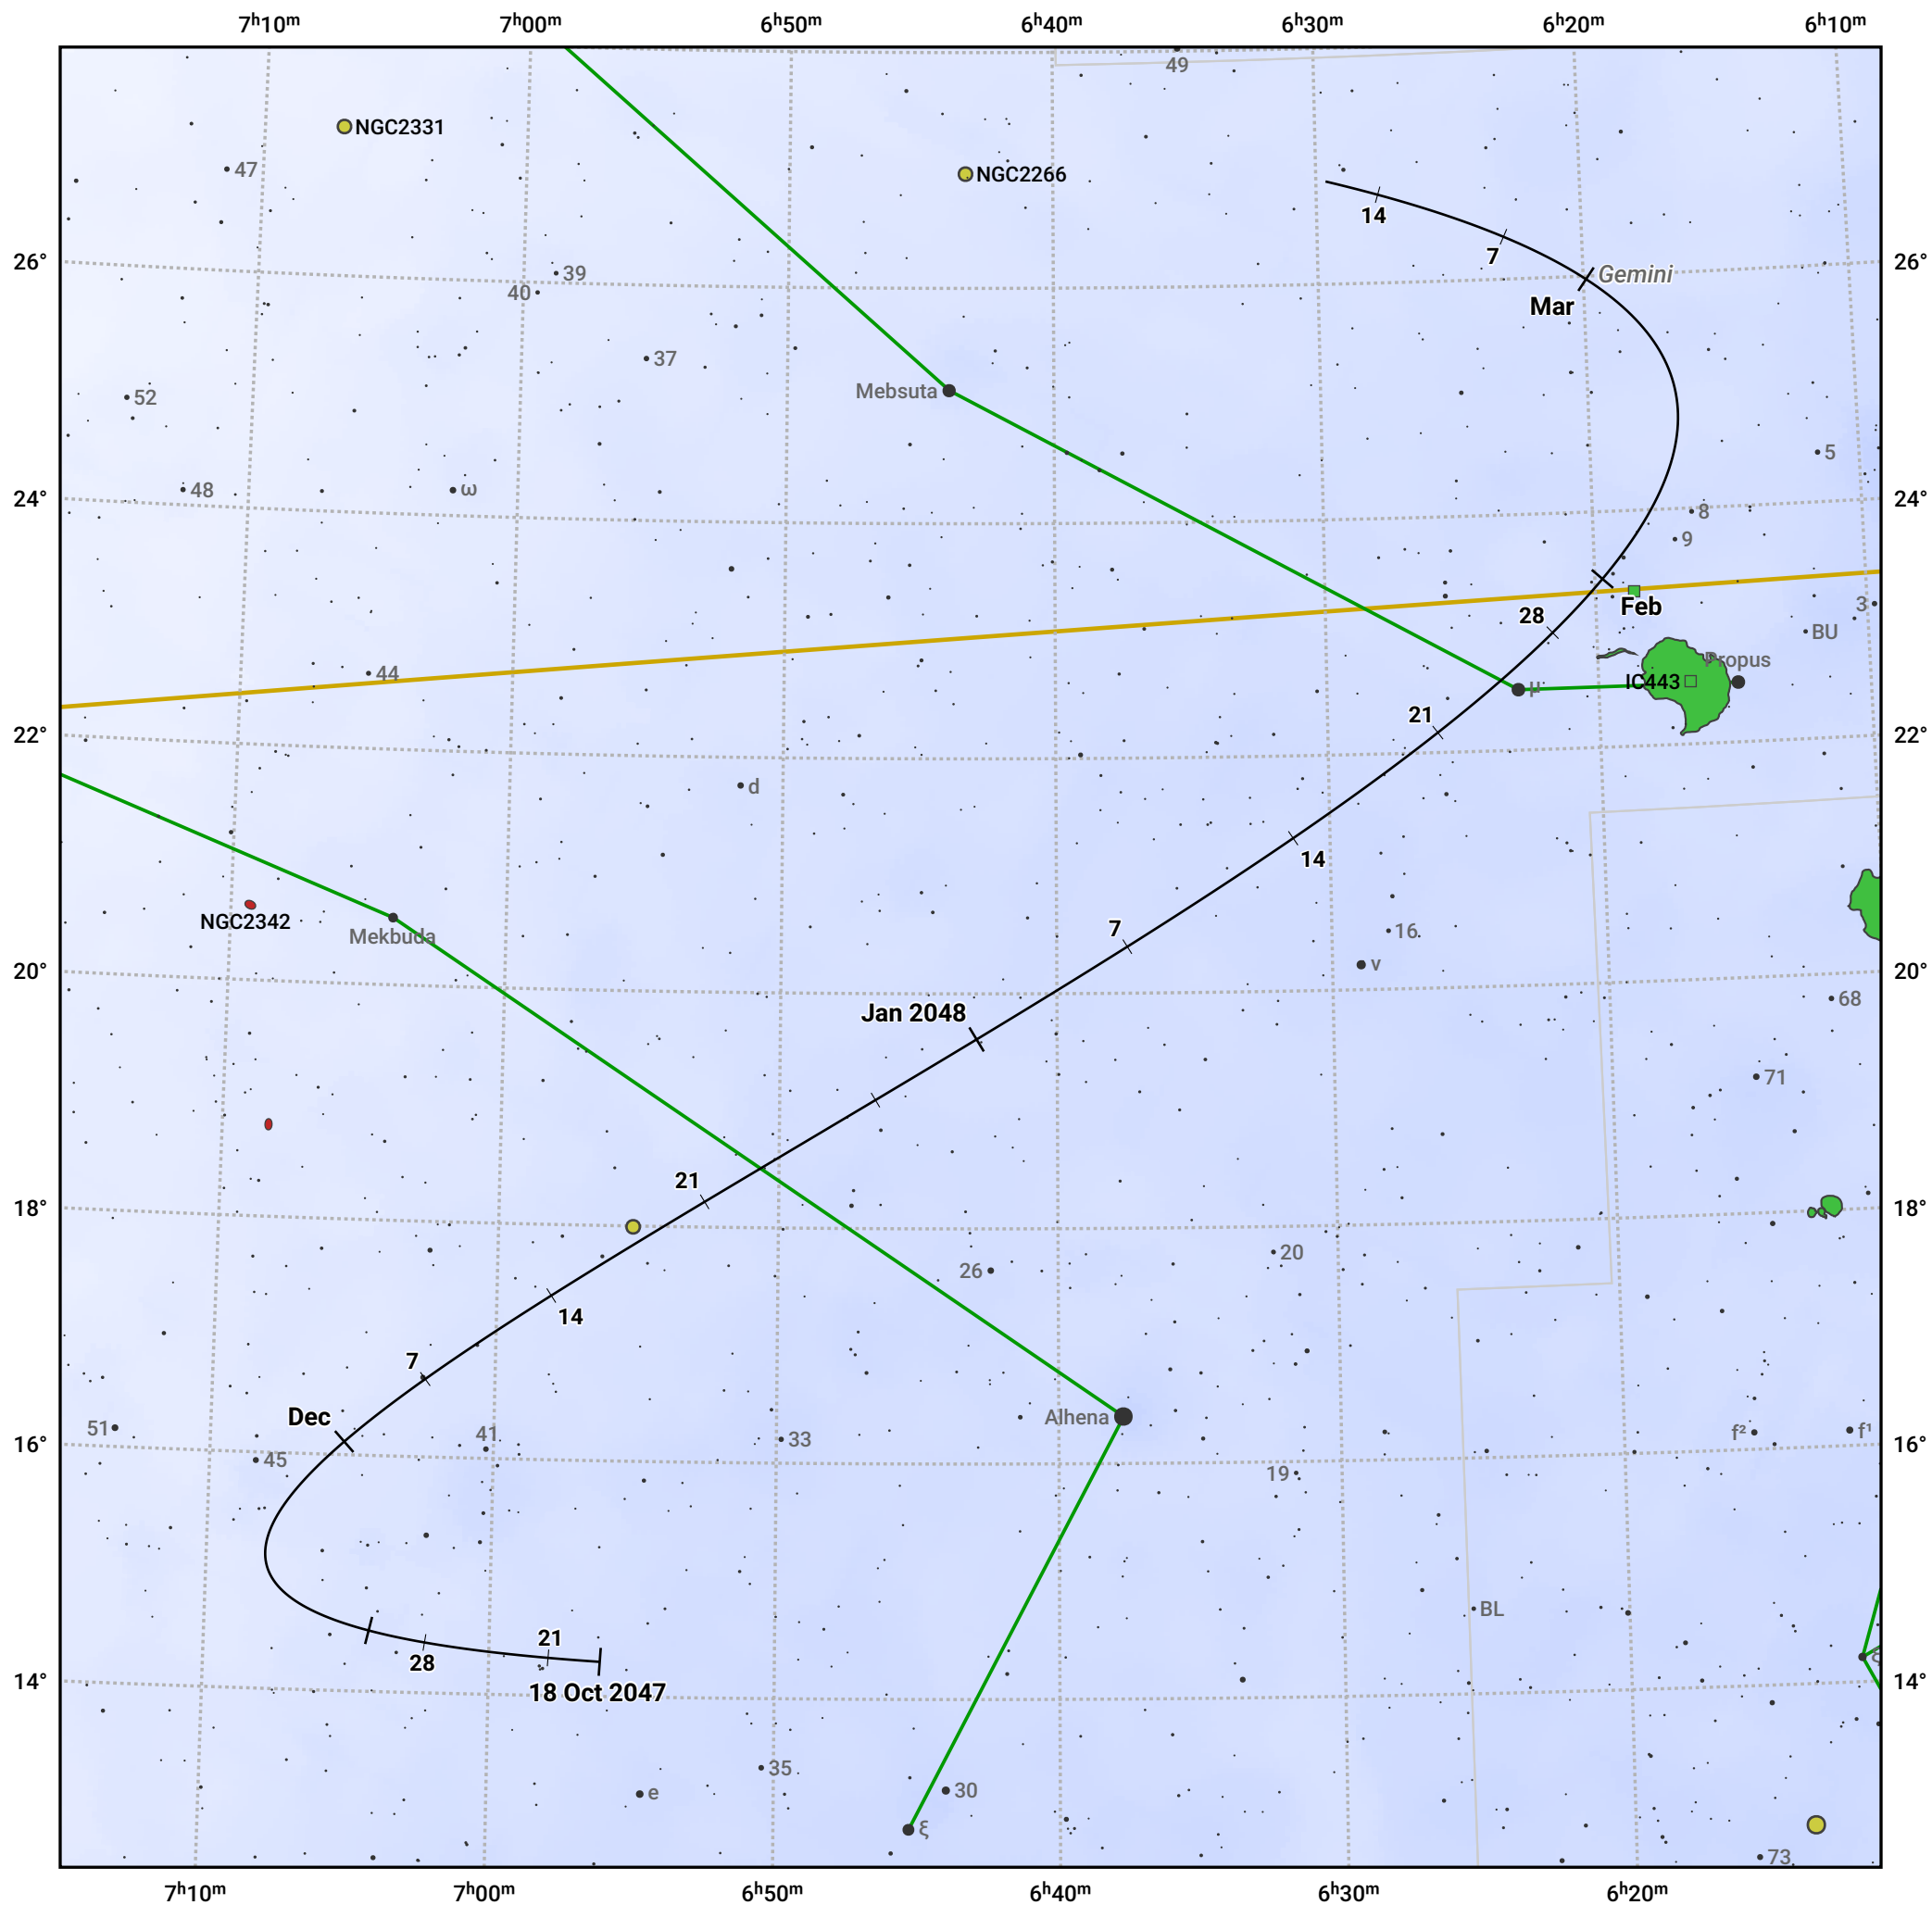

The path of Asteroid 511 Davida around opposition on 1 Jan 2048

© Dominic Ford 2011–2024. Date markers placed at midnight UTC. Downloaded from <https://in-the-sky.org>

Magnitude scale: 9.0 8.0 7.0 6.0 5.0 4.0 3.0 2.0 1.0

— Ecliptic Plane

Galaxy Bright nebula Open cluster Globular cluster

Date	Mag
2047 Nov 1	11.0
2047 Dec 1	10.4
2047 Dec 10	10.2
2048 Jan 1	9.7
2048 Feb 1	10.4
2048 Mar 1	11.1
2048 Mar 9	11.2