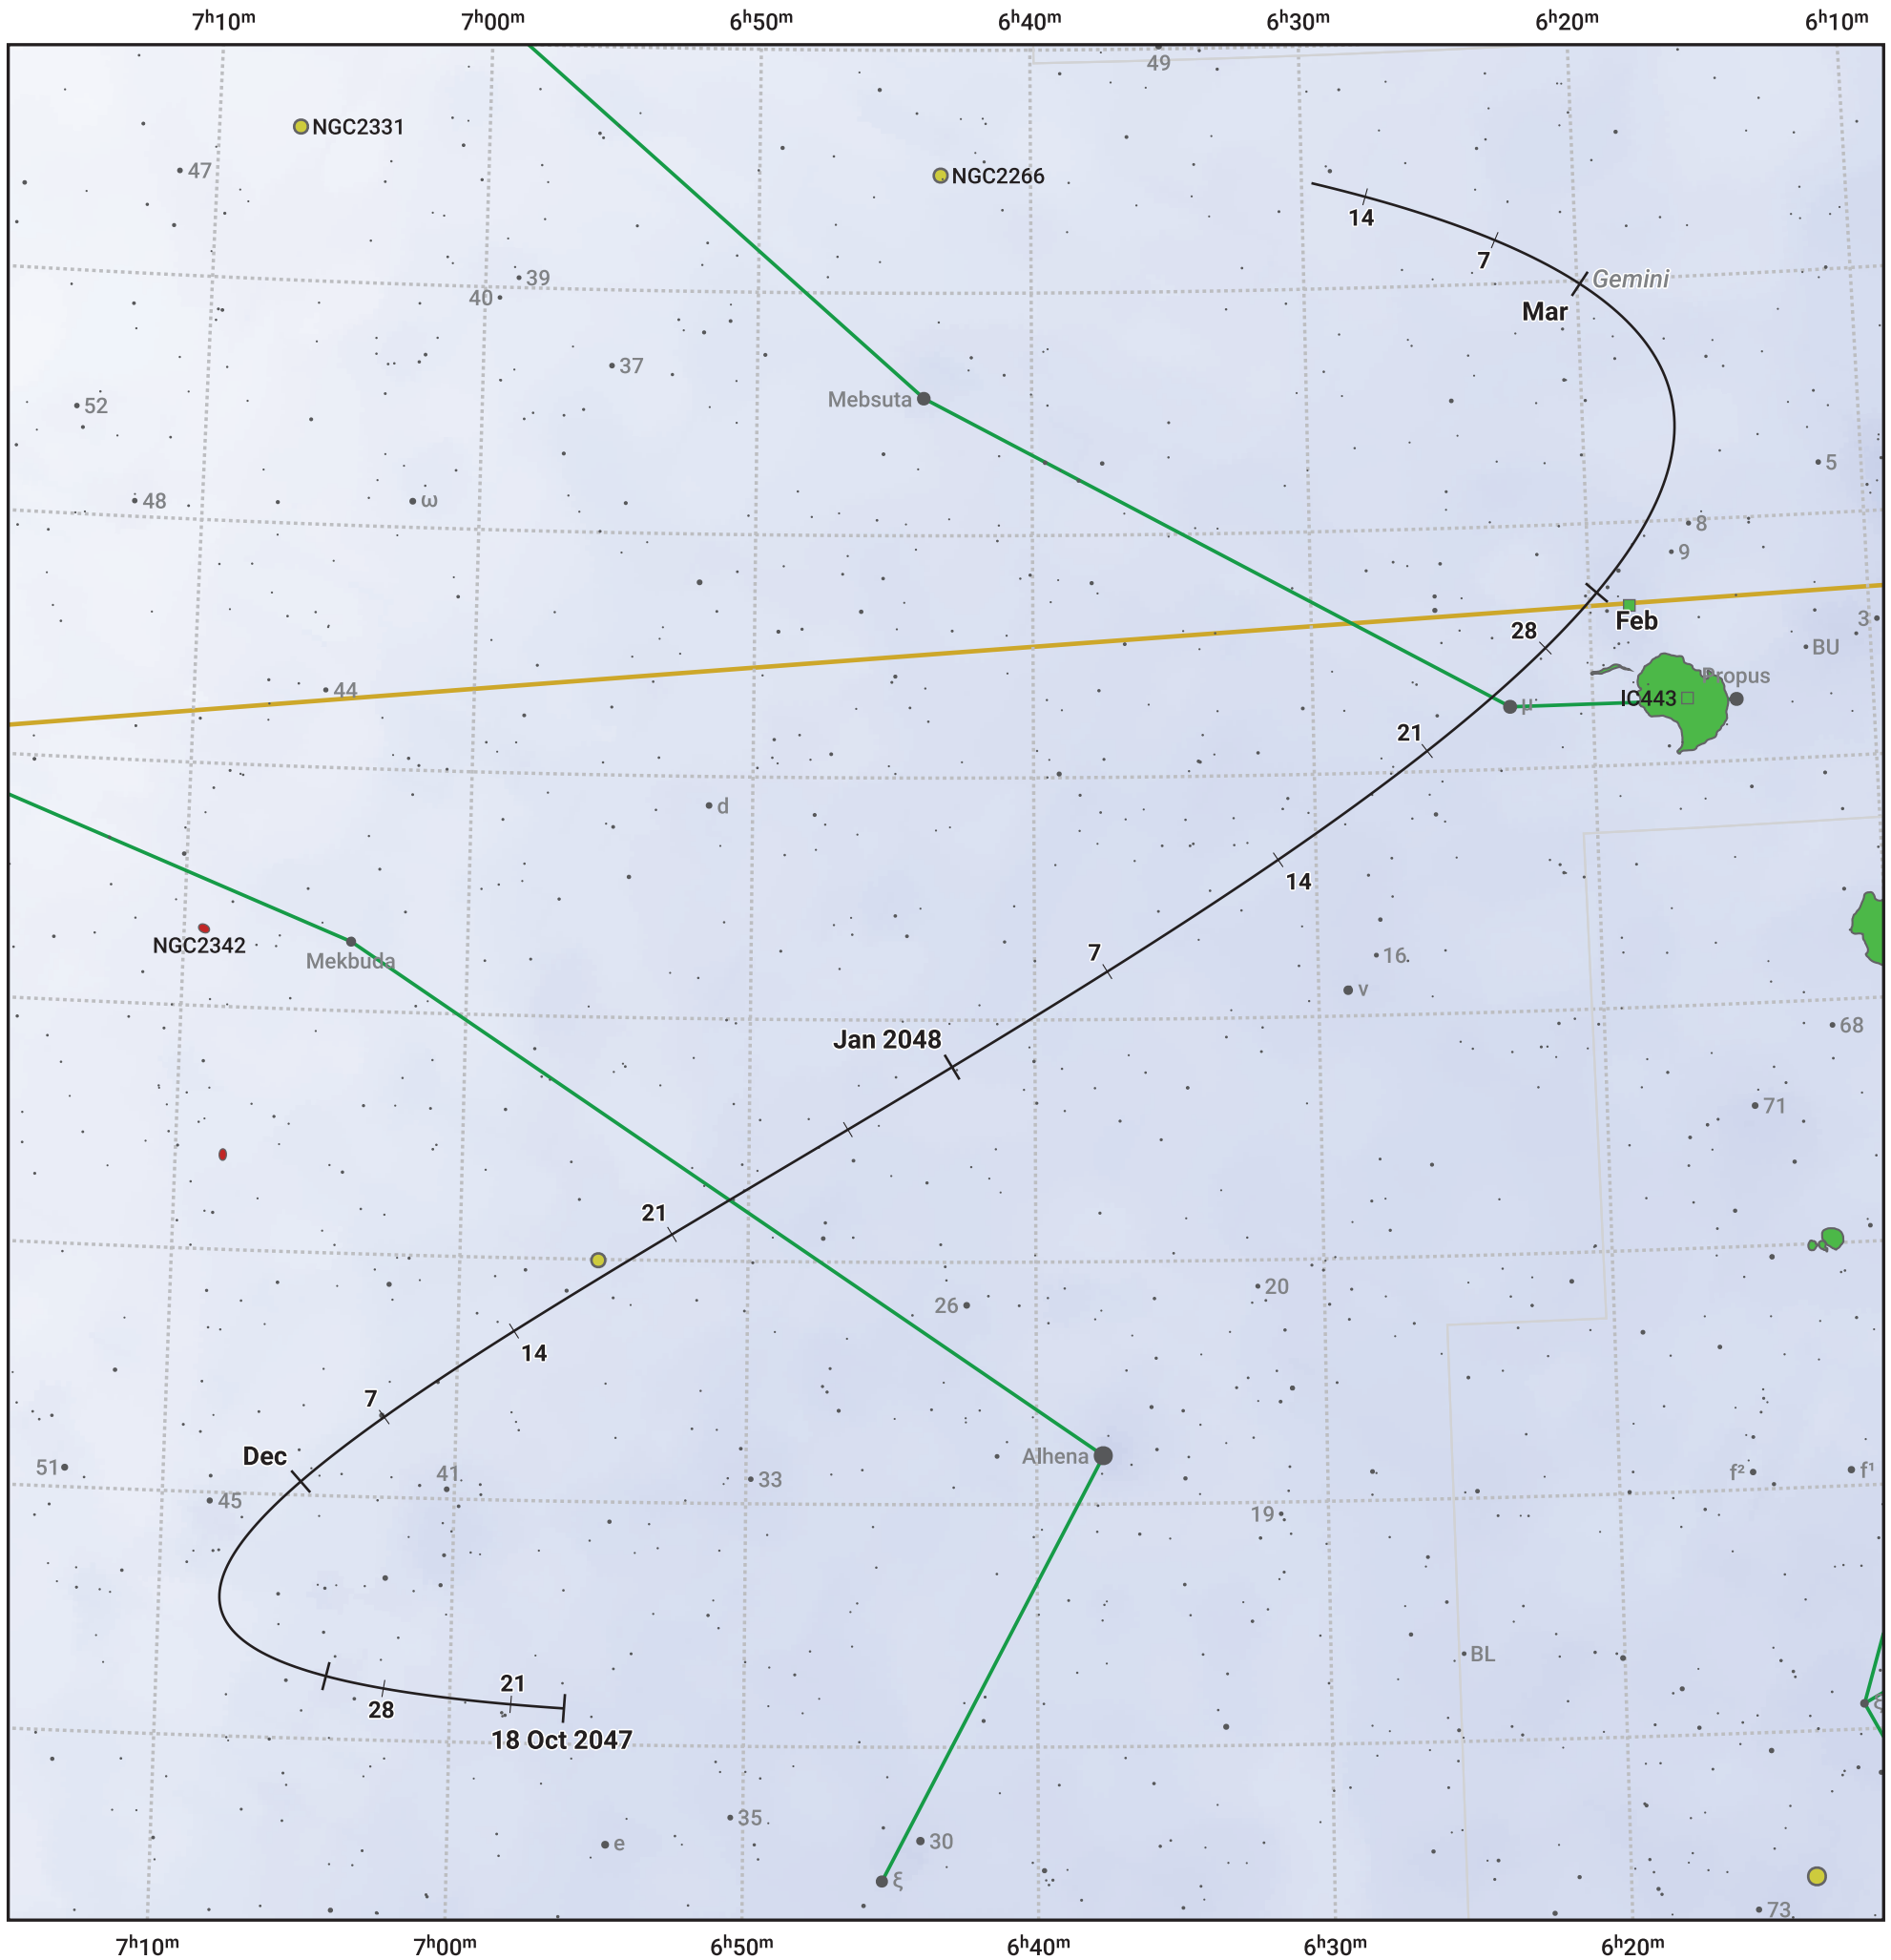

The path of Asteroid 511 Davida around opposition on 1 Jan 2048

© Dominic Ford 2011–2024. Date markers placed at midnight UTC. Downloaded from <https://in-the-sky.org>

Magnitude scale: 9.0 8.0 7.0 6.0 5.0 4.0 3.0 2.0 1.0

- Ecliptic Plane
- Galaxy
- Bright nebula
- Open cluster
- ⊕ Globular cluster

Date	Mag
2047 Nov 1	11.0
2047 Dec 1	10.4
2047 Dec 10	10.2
2048 Jan 1	9.7
2048 Feb 1	10.4
2048 Mar 1	11.1
2048 Mar 9	11.2