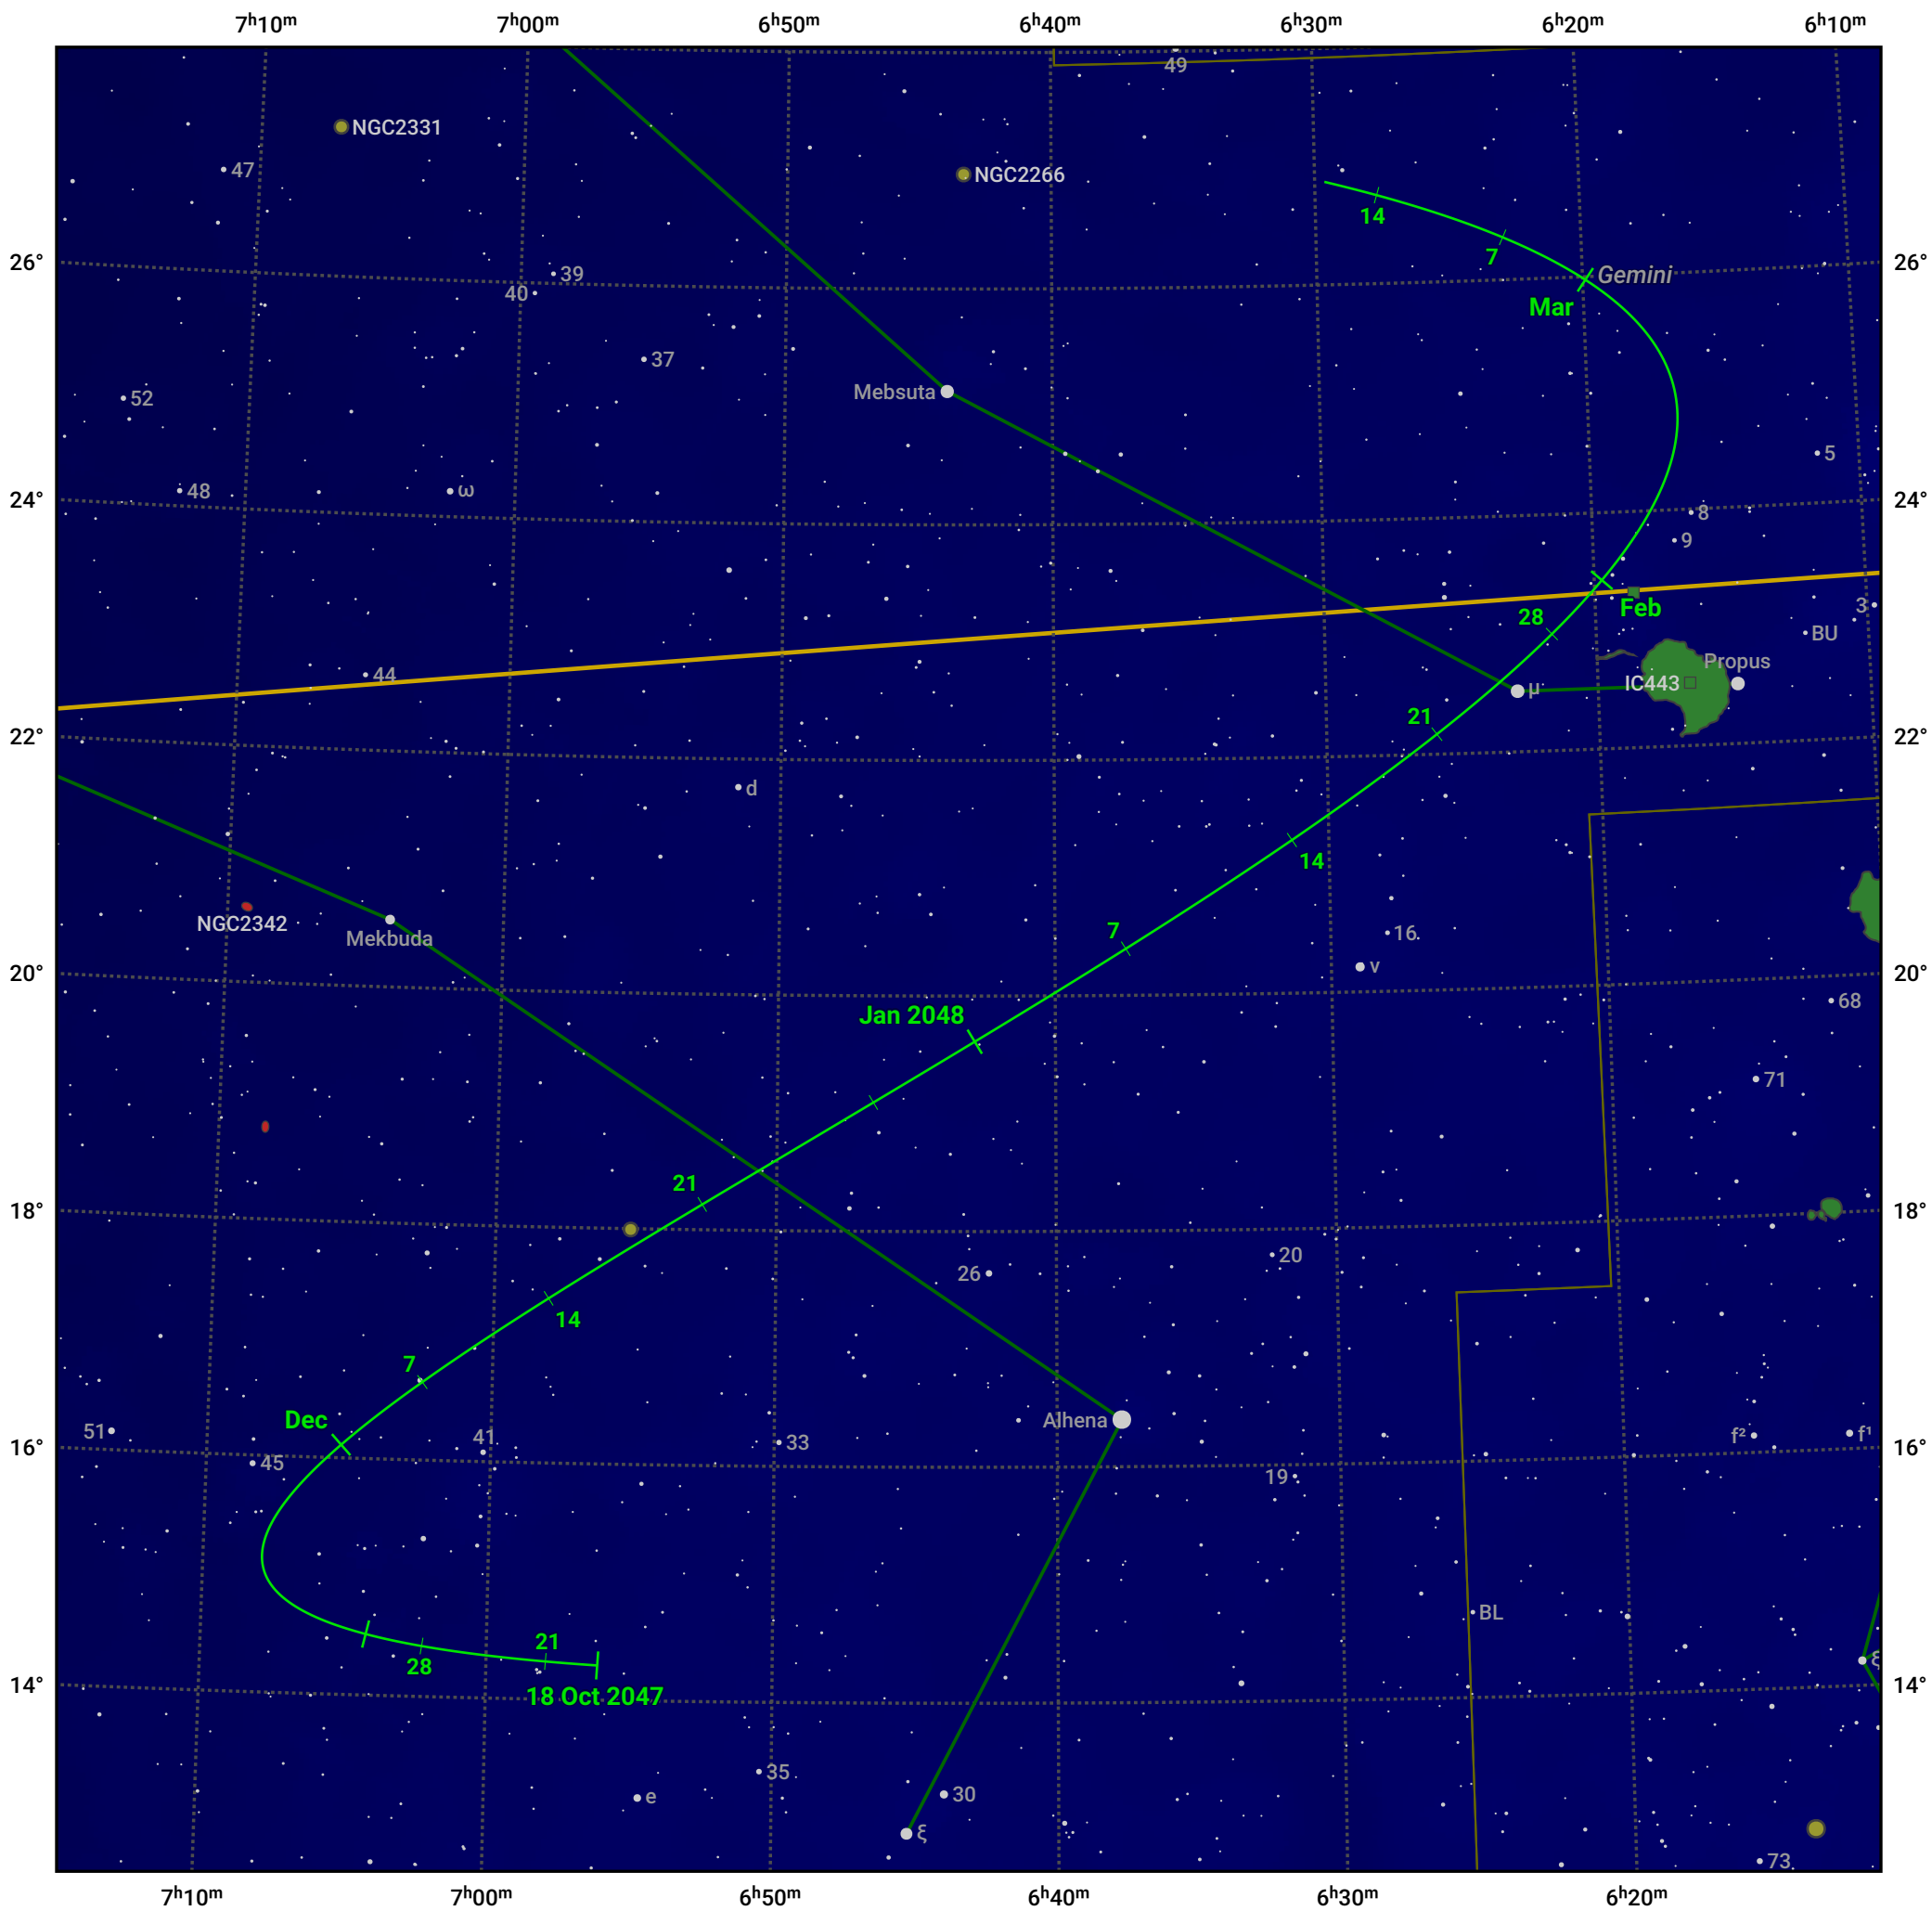

The path of Asteroid 511 Davida around opposition on 1 Jan 2048

© Dominic Ford 2011–2024. Date markers placed at midnight UTC. Downloaded from <https://in-the-sky.org>

Magnitude scale: 9.0 8.0 7.0 6.0 5.0 4.0 3.0 2.0 1.0

— Ecliptic Plane

Galaxy Bright nebula Open cluster Globular cluster

Date	Mag
2047 Nov 1	11.0
2047 Dec 1	10.4
2047 Dec 10	10.2
2048 Jan 1	9.7
2048 Feb 1	10.4
2048 Mar 1	11.1
2048 Mar 9	11.2