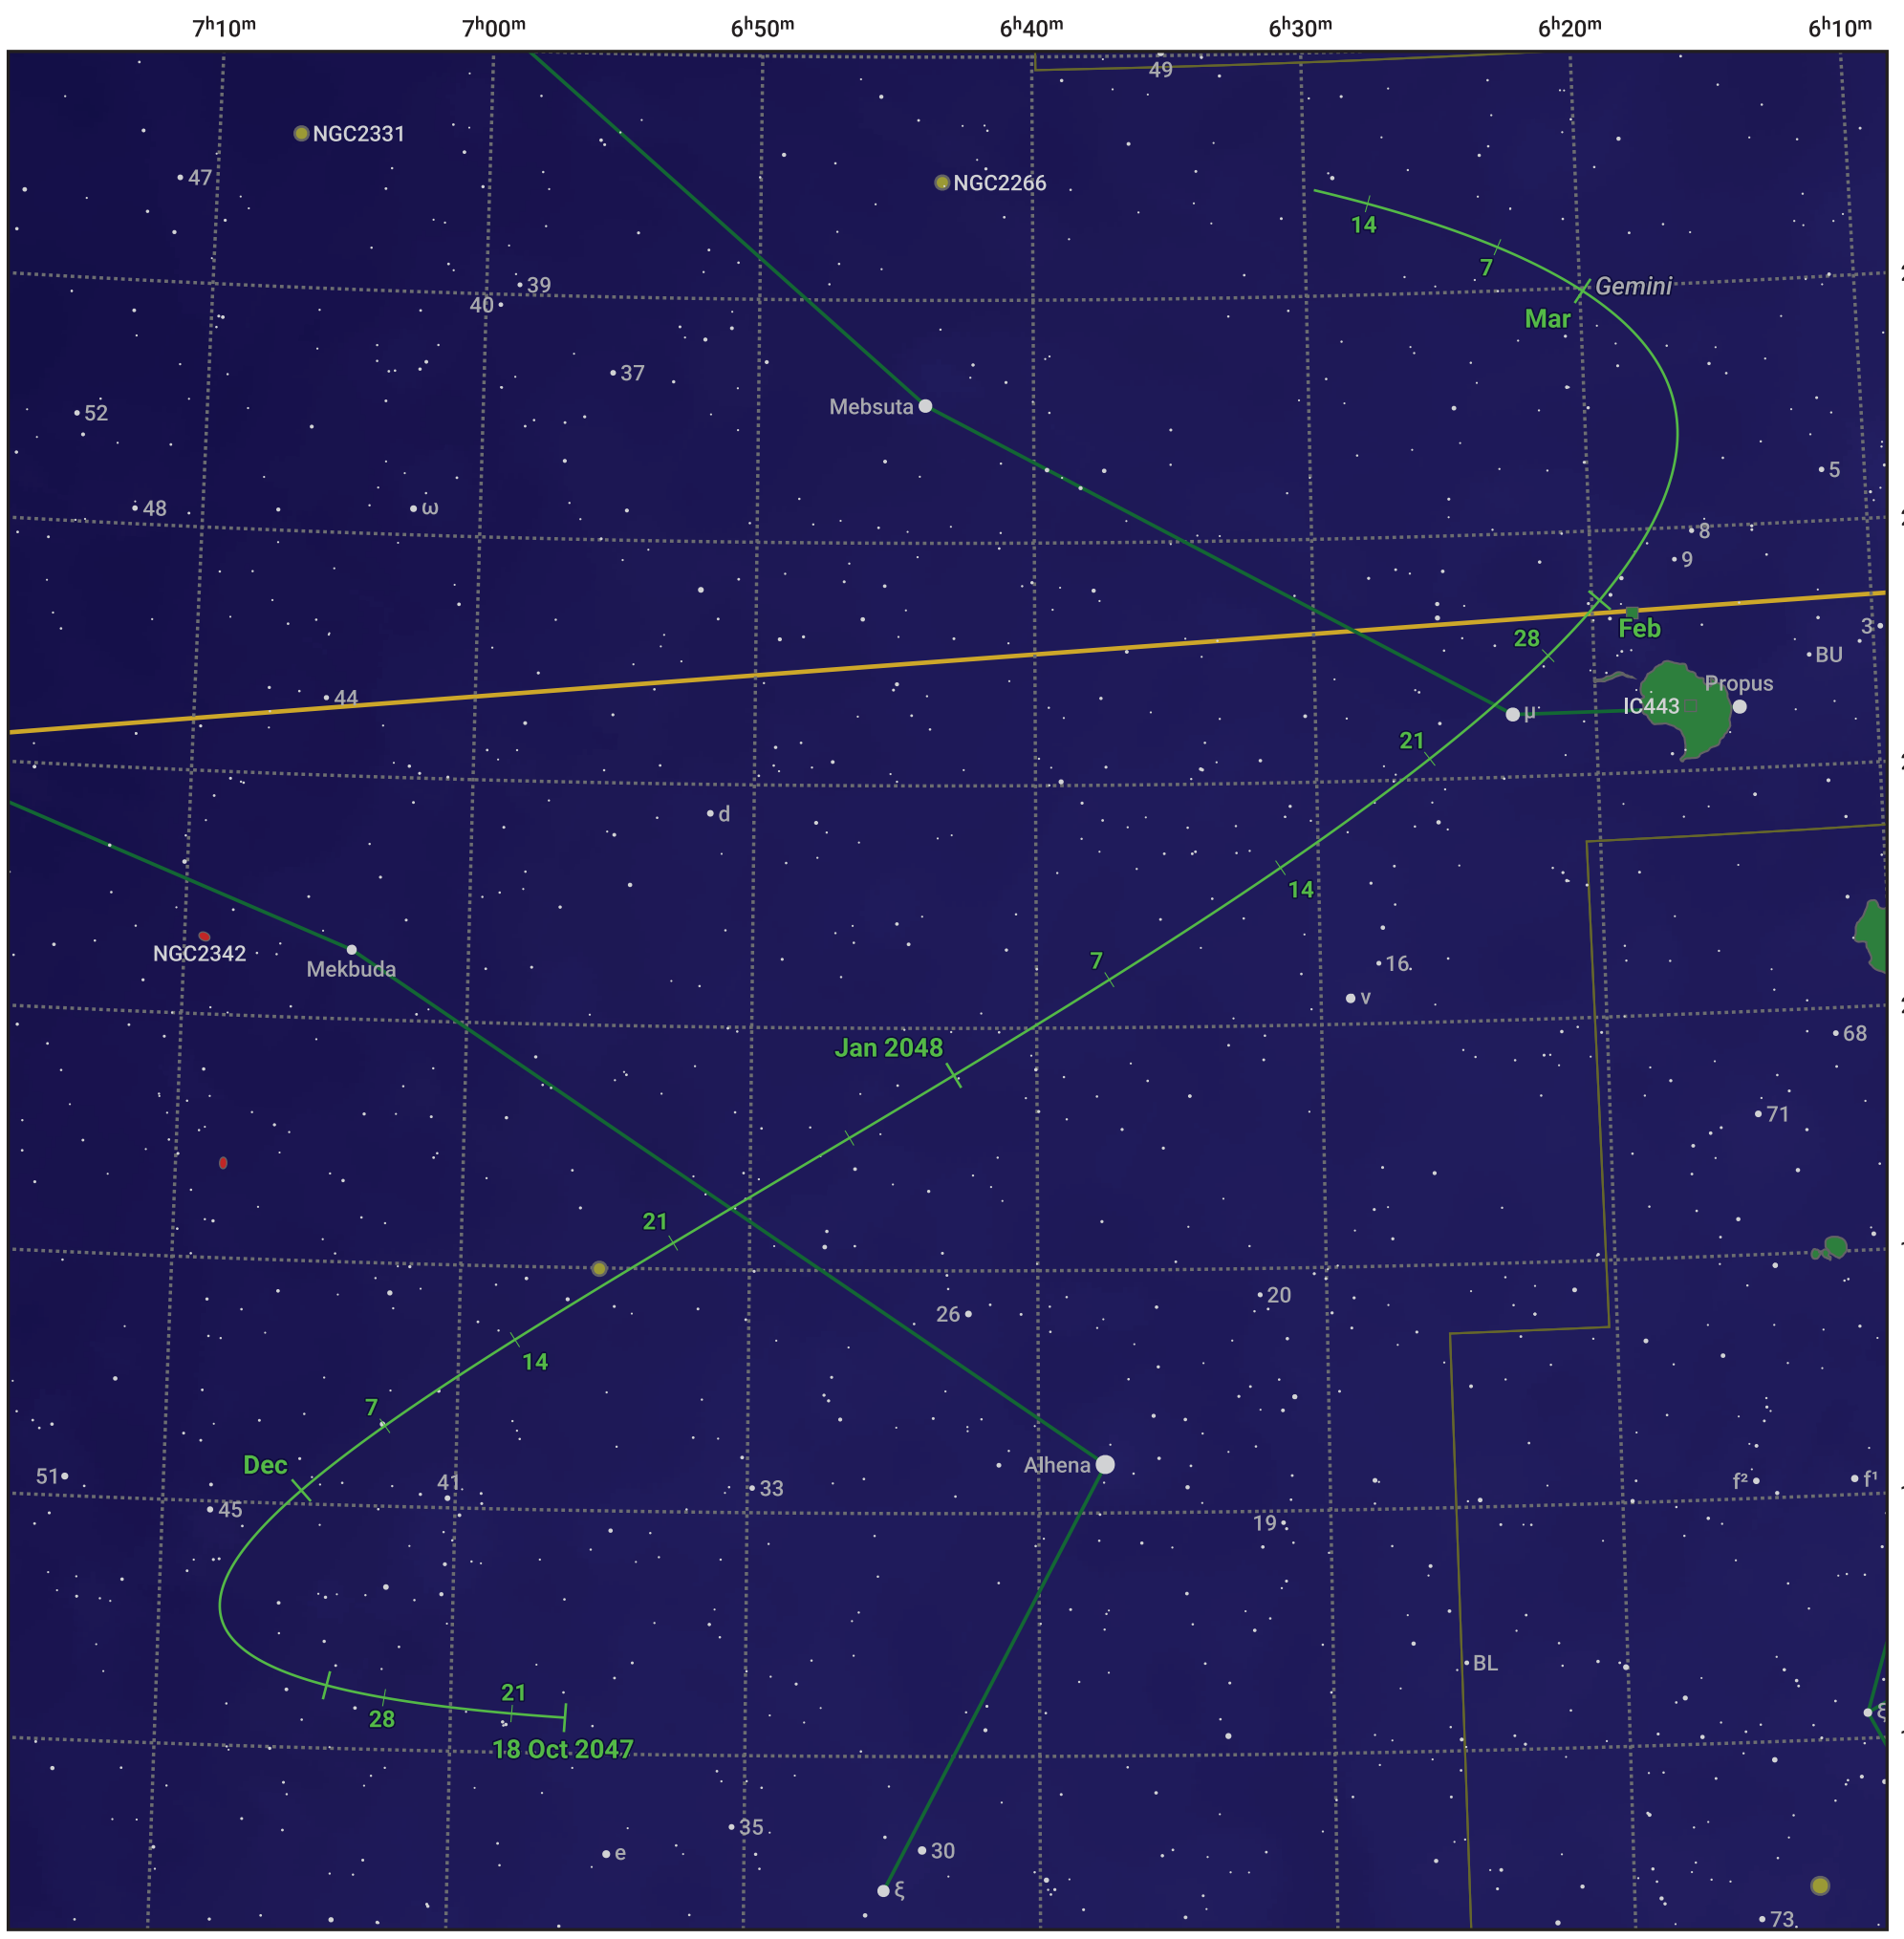

The path of Asteroid 511 Davida around opposition on 1 Jan 2048

© Dominic Ford 2011–2024. Date markers placed at midnight UTC. Downloaded from <https://in-the-sky.org>

Magnitude scale: 9.0 8.0 7.0 6.0 5.0 4.0 3.0 2.0 1.0

— Ecliptic Plane

- Galaxy
- Bright nebula
- Open cluster
- ⊕ Globular cluster

Date	Mag
2047 Nov 1	11.0
2047 Dec 1	10.4
2047 Dec 10	10.2
2048 Jan 1	9.7
2048 Feb 1	10.4
2048 Mar 1	11.1
2048 Mar 9	11.2