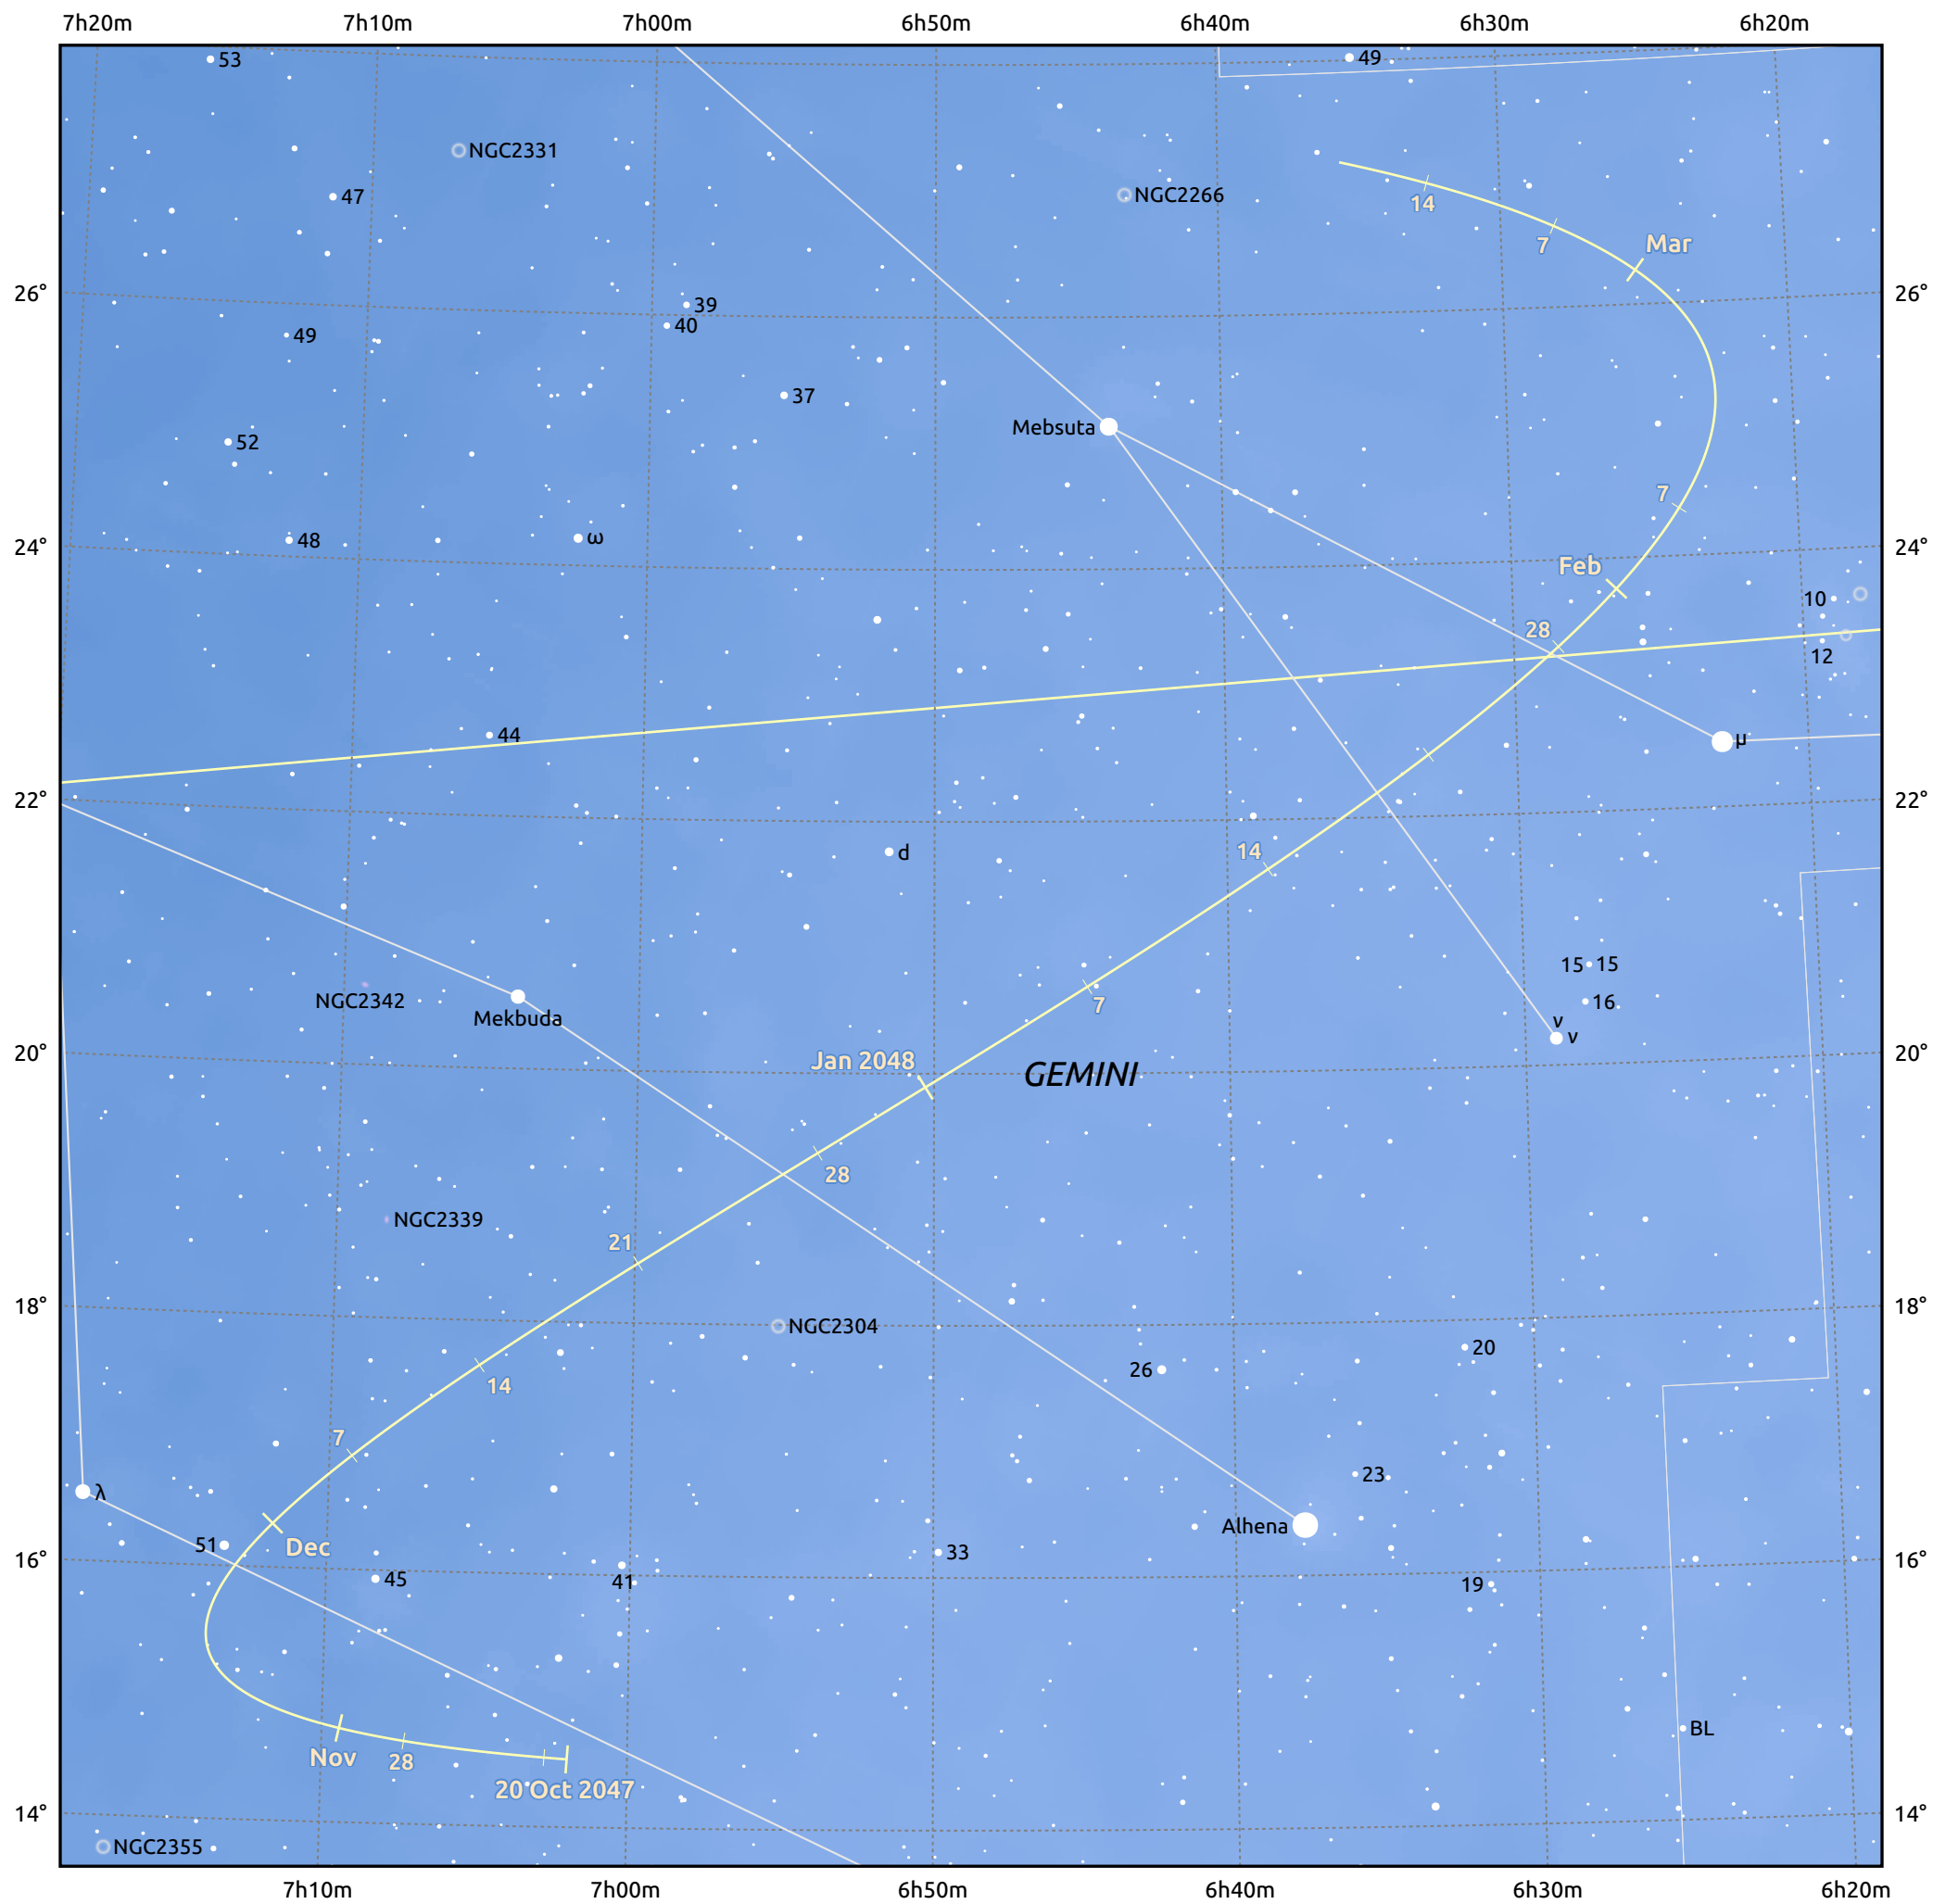

The path of Asteroid 511 Davida around opposition on 3 Jan 2048

© Dominic Ford 2011–2026. Date markers placed at midnight UTC. Downloaded from <https://in-the-sky.org>

Magnitude scale: 9.0 8.0 7.0 6.0 5.0 4.0 3.0 2.0 1.0

Ecliptic Plane

Galaxy Bright nebula Open cluster Globular cluster Planetary nebula

Date	Mag
2047 Nov 1	11.0
2047 Dec 1	10.5
2047 Dec 11	10.2
2048 Jan 1	9.7
2048 Feb 1	10.4
2048 Mar 1	11.1
2048 Mar 11	11.2