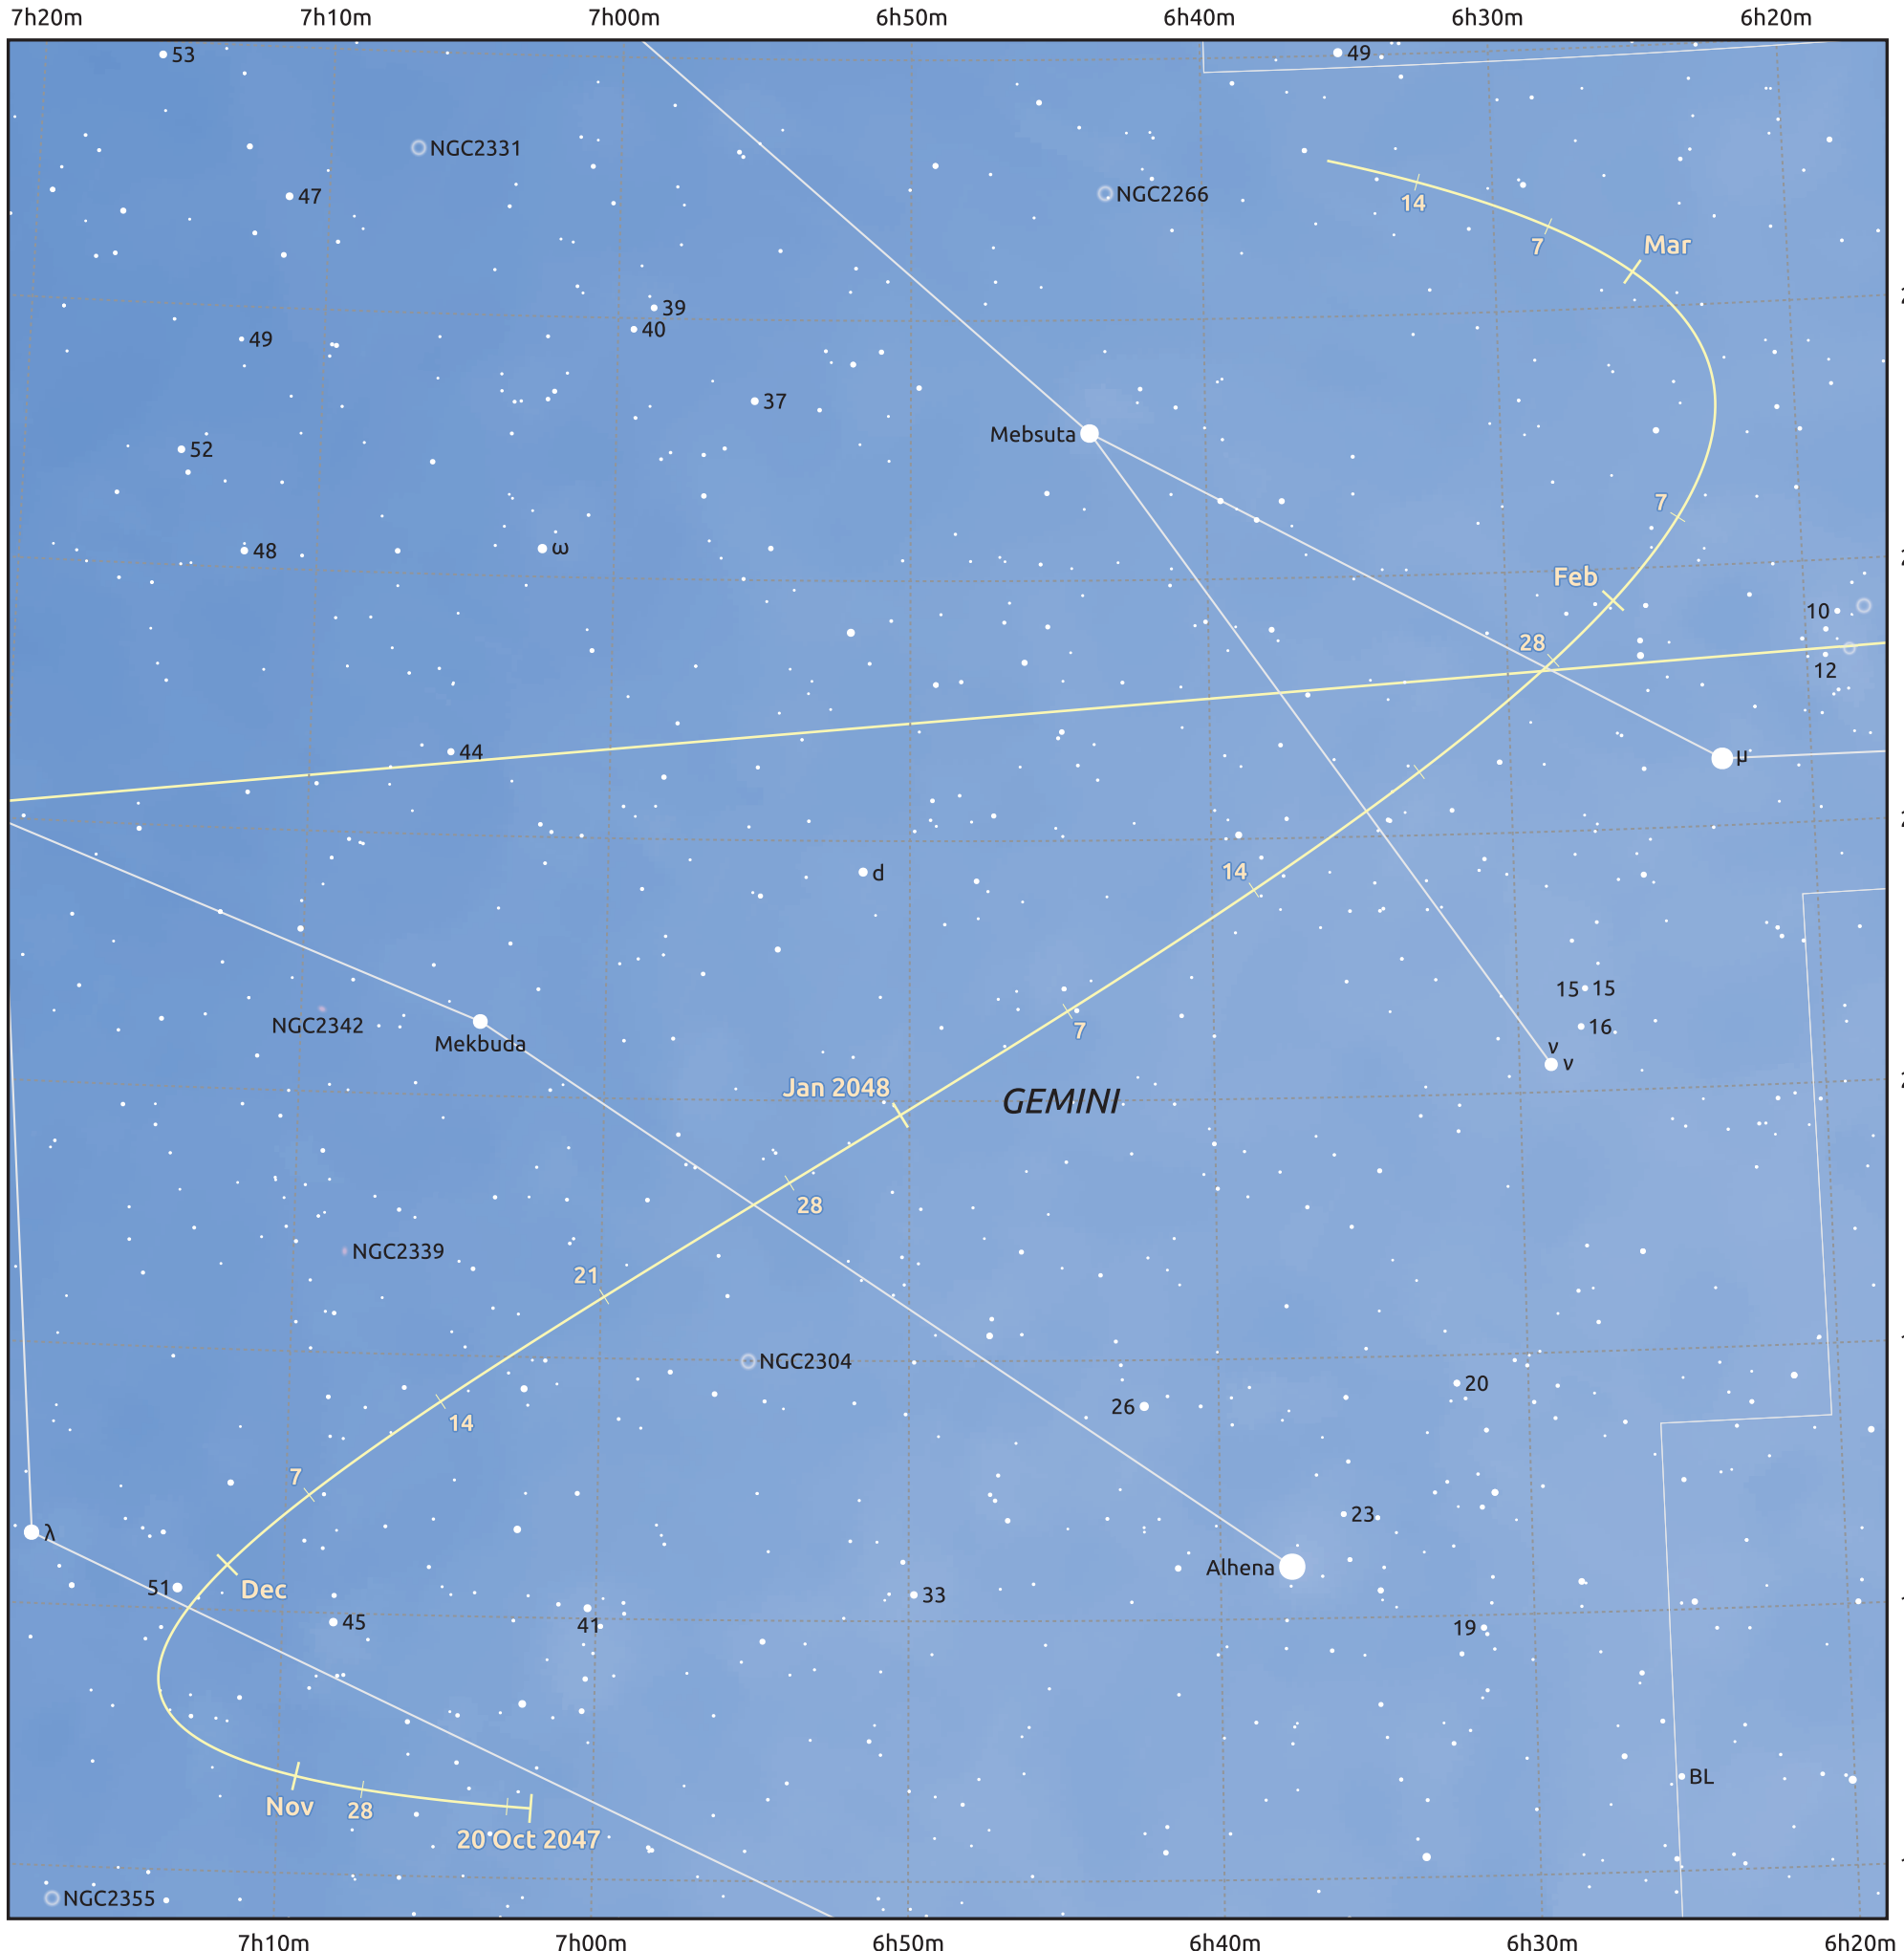

The path of Asteroid 511 Davida around opposition on 3 Jan 2048

© Dominic Ford 2011–2026. Date markers placed at midnight UTC. Downloaded from <https://in-the-sky.org>

Magnitude scale: · 9.0 · 8.0 · 7.0 · 6.0 · 5.0 · 4.0 · 3.0 · 2.0 ● 1.0

— Ecliptic Plane

Galaxy Bright nebula Open cluster Globular cluster Planetary nebula

Date	Mag
2047 Nov 1	11.0
2047 Dec 1	10.5
2047 Dec 11	10.2
2048 Jan 1	9.7
2048 Feb 1	10.4
2048 Mar 1	11.1
2048 Mar 11	11.2