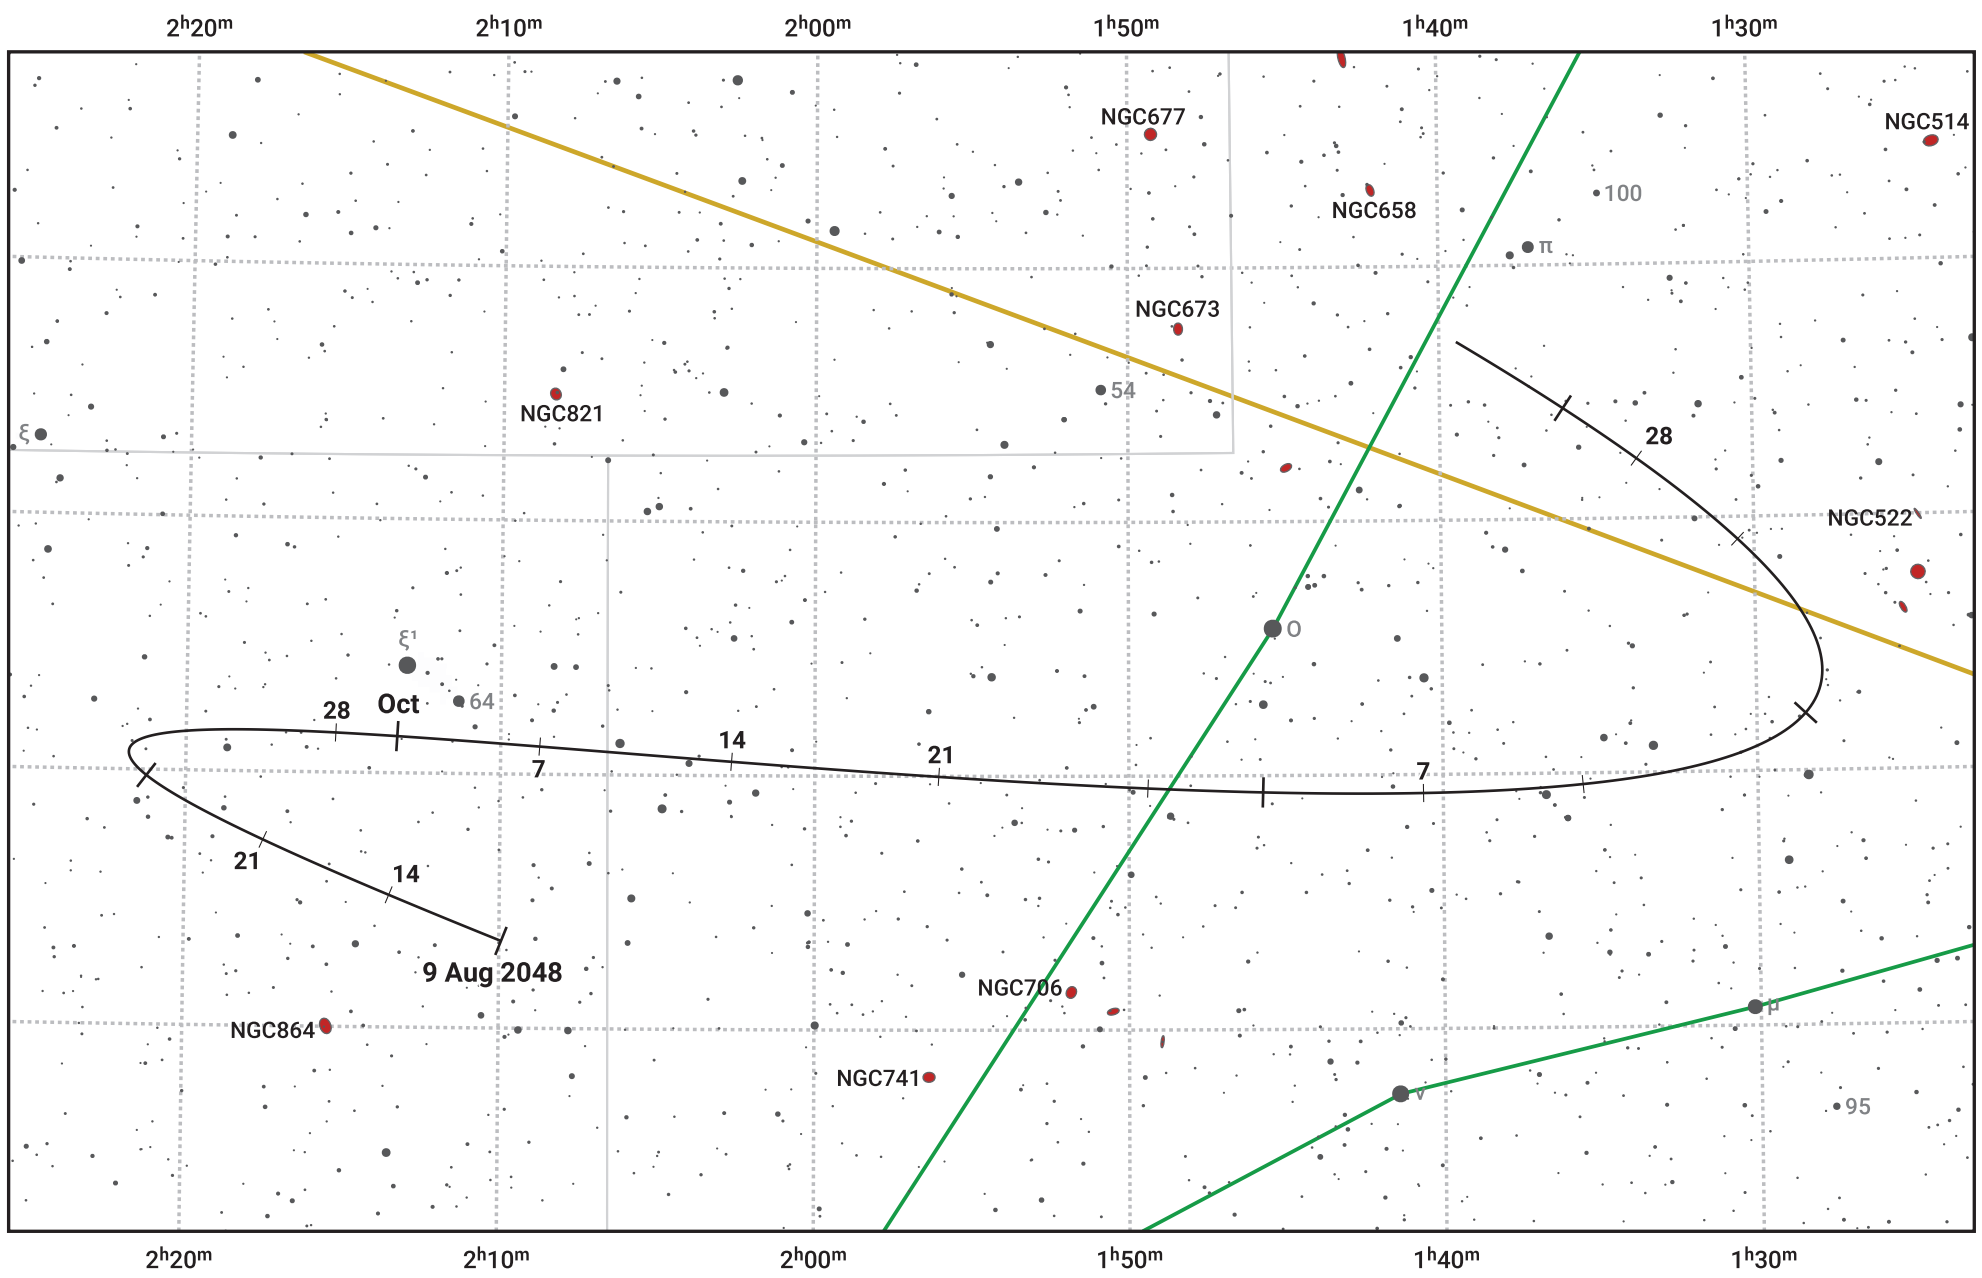

# The path of Asteroid 68 Leto around opposition on 23 Oct 2048

© Dominic Ford 2011–2024. Date markers placed at midnight UTC. Downloaded from <https://in-the-sky.org>

Magnitude scale: 11.0 10.0 9.0 8.0 7.0 6.0 5.0 4.0

- Galaxy
- Bright nebula
- Open cluster
- ⊕ Globular cluster
- Ecliptic Plane

Date	Mag	Phase
2048 Sep 1	10.8	96%
2048 Oct 1	10.2	99%
2048 Nov 1	9.9	100%
2048 Dec 1	10.8	98%
2048 Dec 18	11.2	97%
2049 Jan 1	11.5	96%