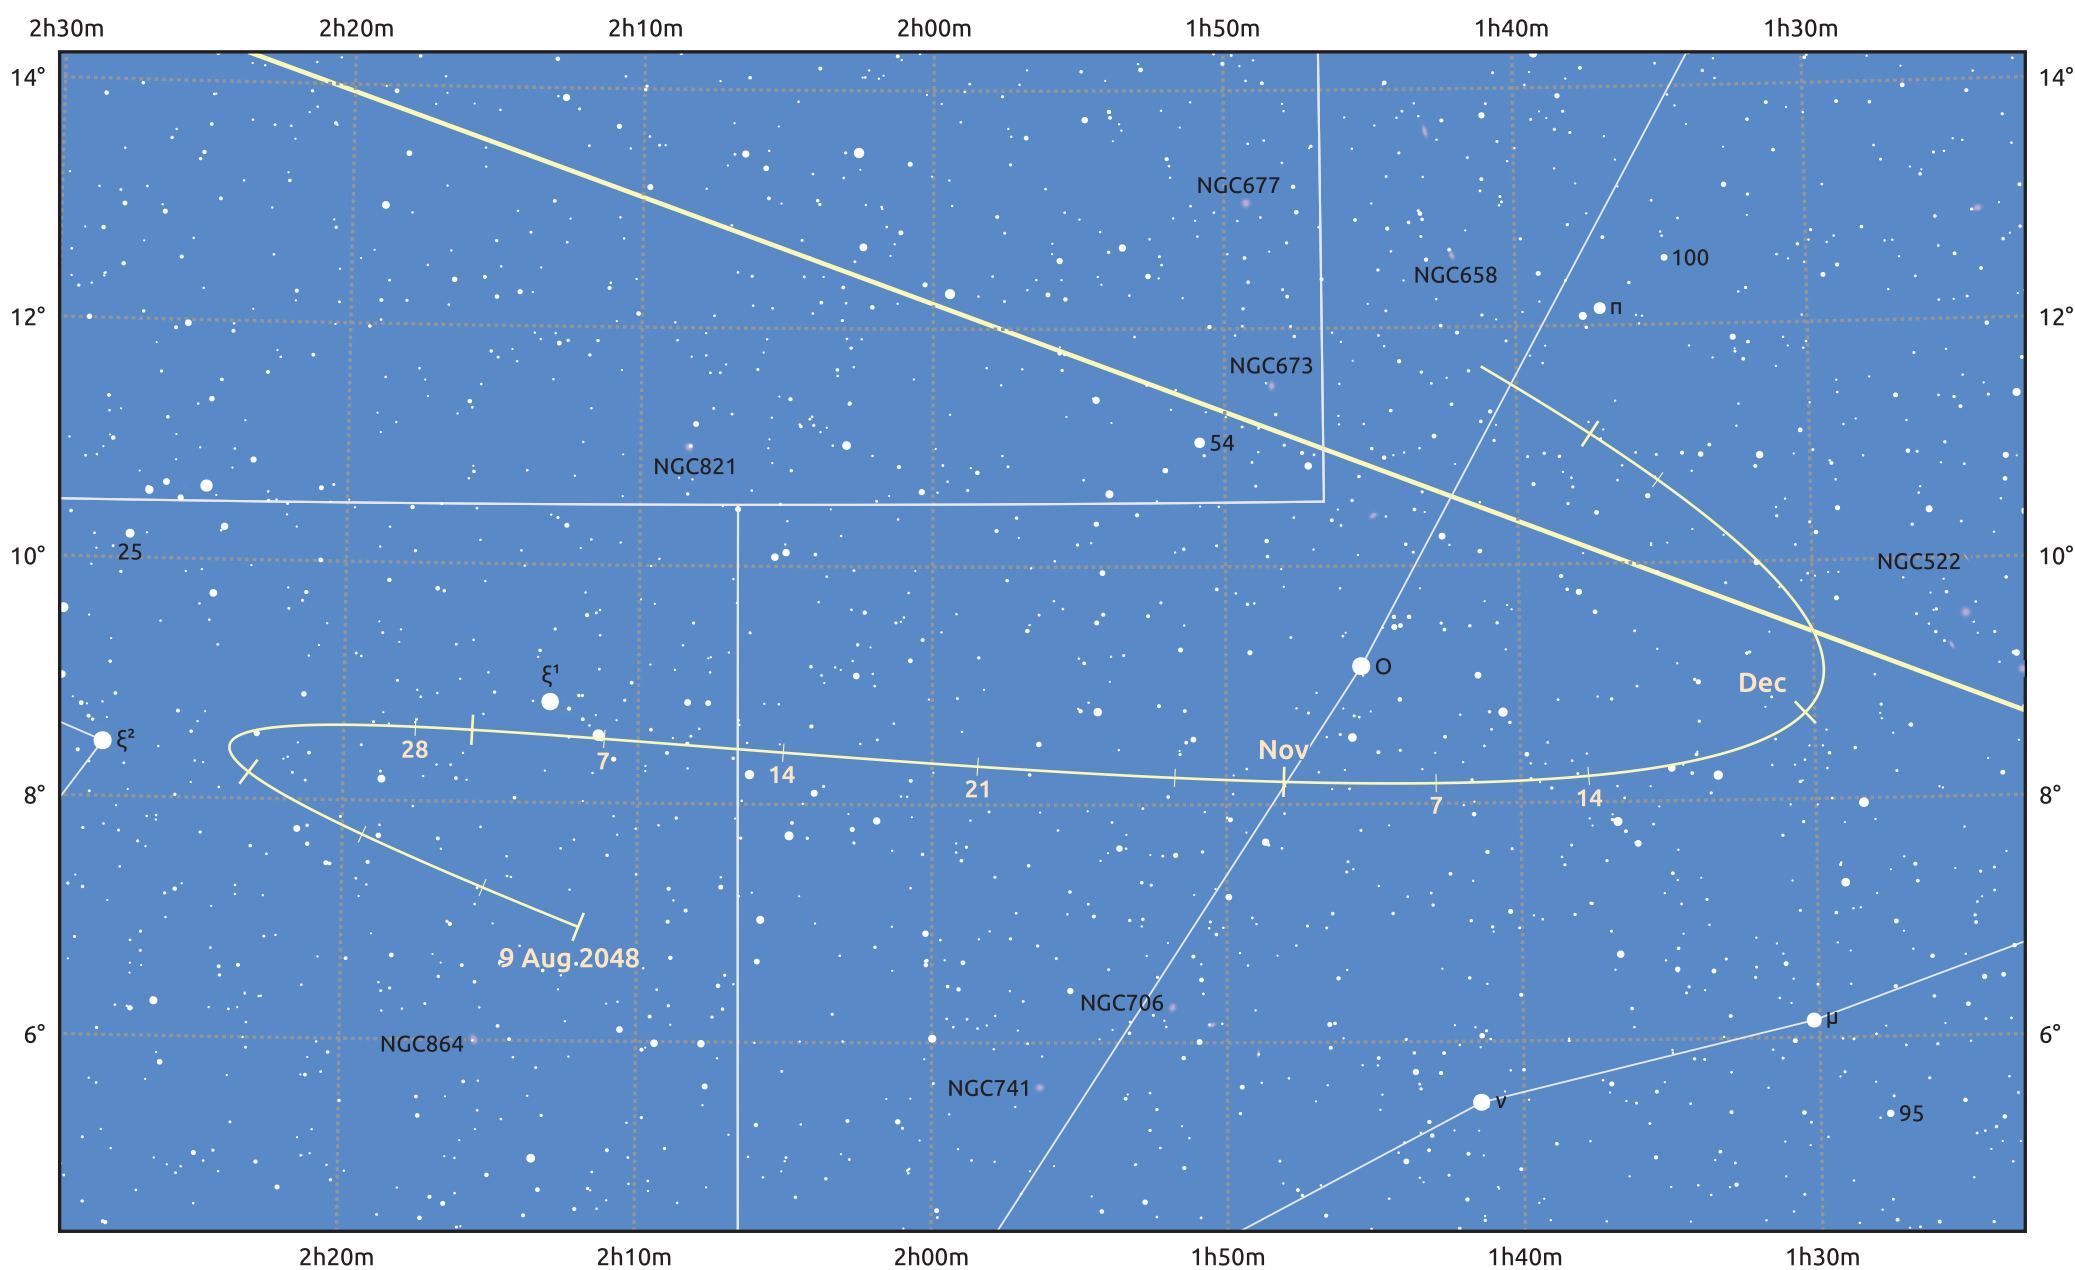

# The path of Asteroid 68 Leto around opposition on 23 Oct 2048

© Dominic Ford 2011–2025. Date markers placed at midnight UTC. Downloaded from <https://in-the-sky.org>

Magnitude scale: 11.0 10.0 9.0 8.0 7.0 6.0 5.0 4.0

Ecliptic Plane

- Galaxy
- Bright nebula
- Open cluster
- Globular cluster
- Planetary nebula

Date	Mag	Phase
2048 Sep 1	10.8	96%
2048 Oct 1	10.2	99%
2048 Nov 1	9.9	100%
2048 Dec 1	10.7	98%
2048 Dec 19	11.2	97%
2049 Jan 1	11.4	96%