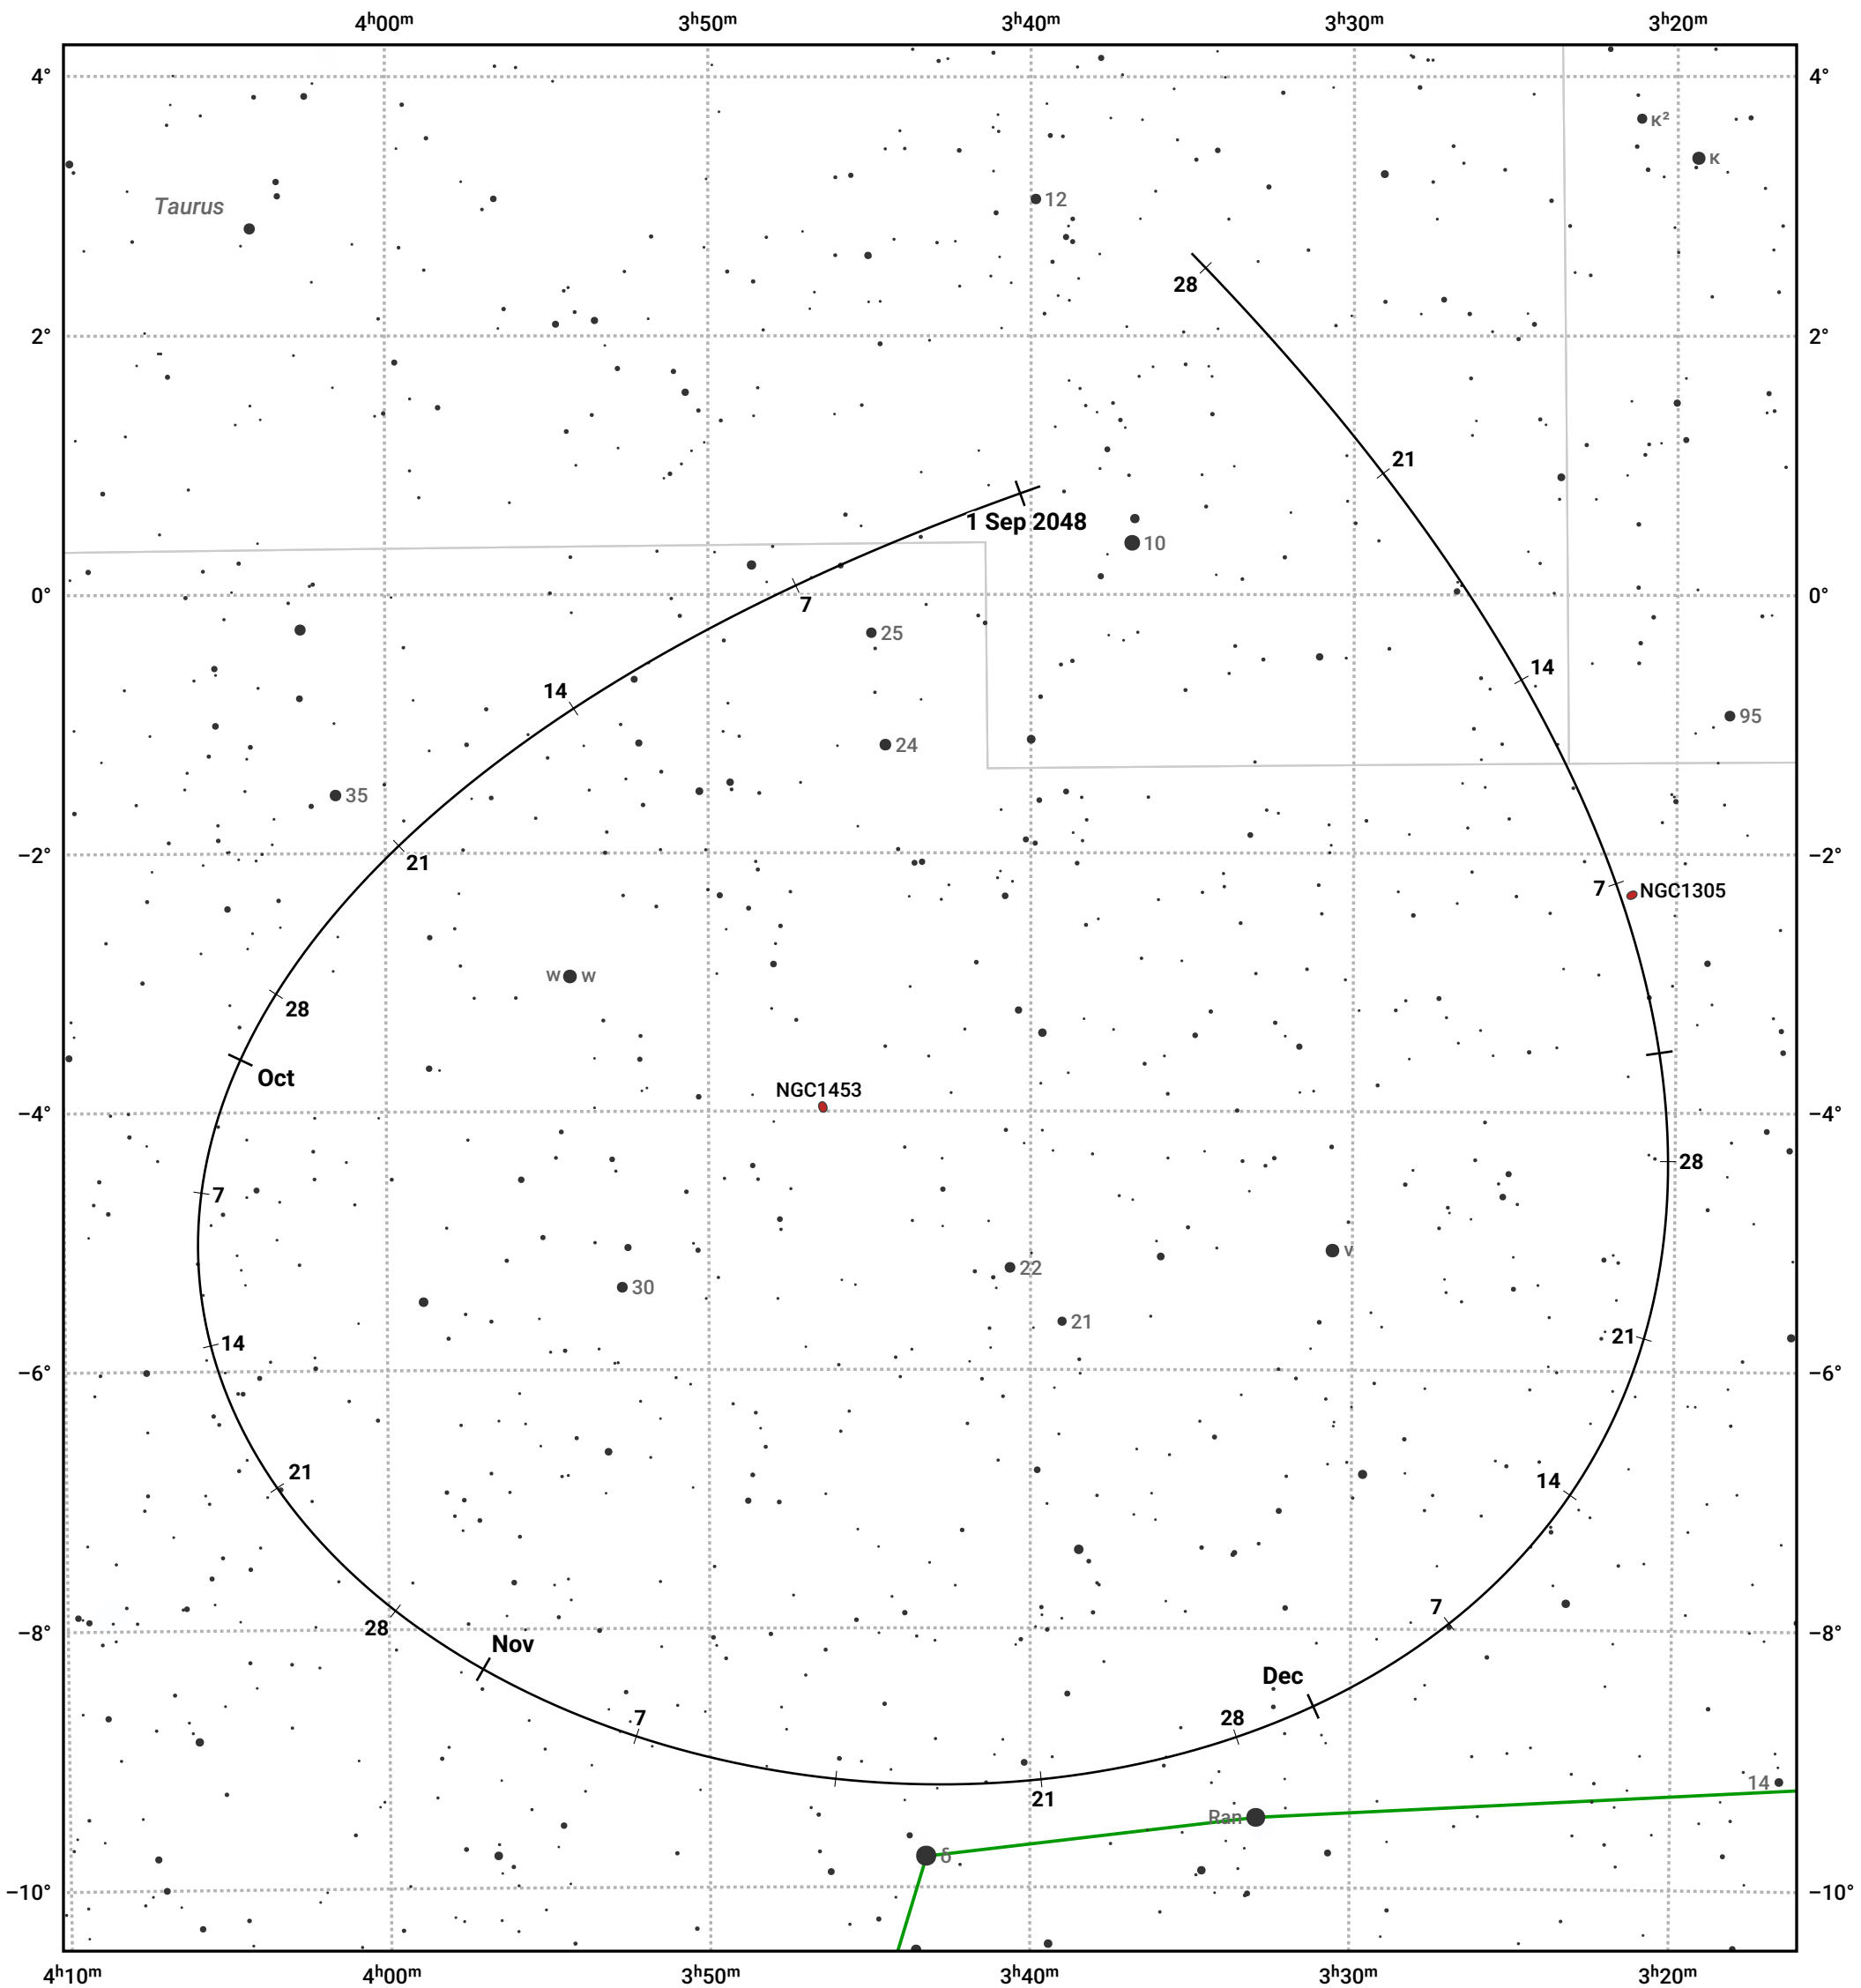

The path of Asteroid 6 Hebe around opposition on 14 Nov 2048

© Dominic Ford 2011–2024. Date markers placed at midnight UTC. Downloaded from <https://in-the-sky.org>

Magnitude scale: 10.0 9.0 8.0 7.0 6.0 5.0 4.0 3.0

— Ecliptic Plane

Galaxy Bright nebula Open cluster Globular cluster

Date	Mag	Phase
2048 Sep 1	9.1	93%
2048 Oct 1	8.6	95%
2048 Oct 30	8.1	98%
2048 Nov 1	8.1	98%
2048 Dec 1	8.2	98%
2049 Jan 1	9.0	96%
2049 Jan 7	9.1	95%