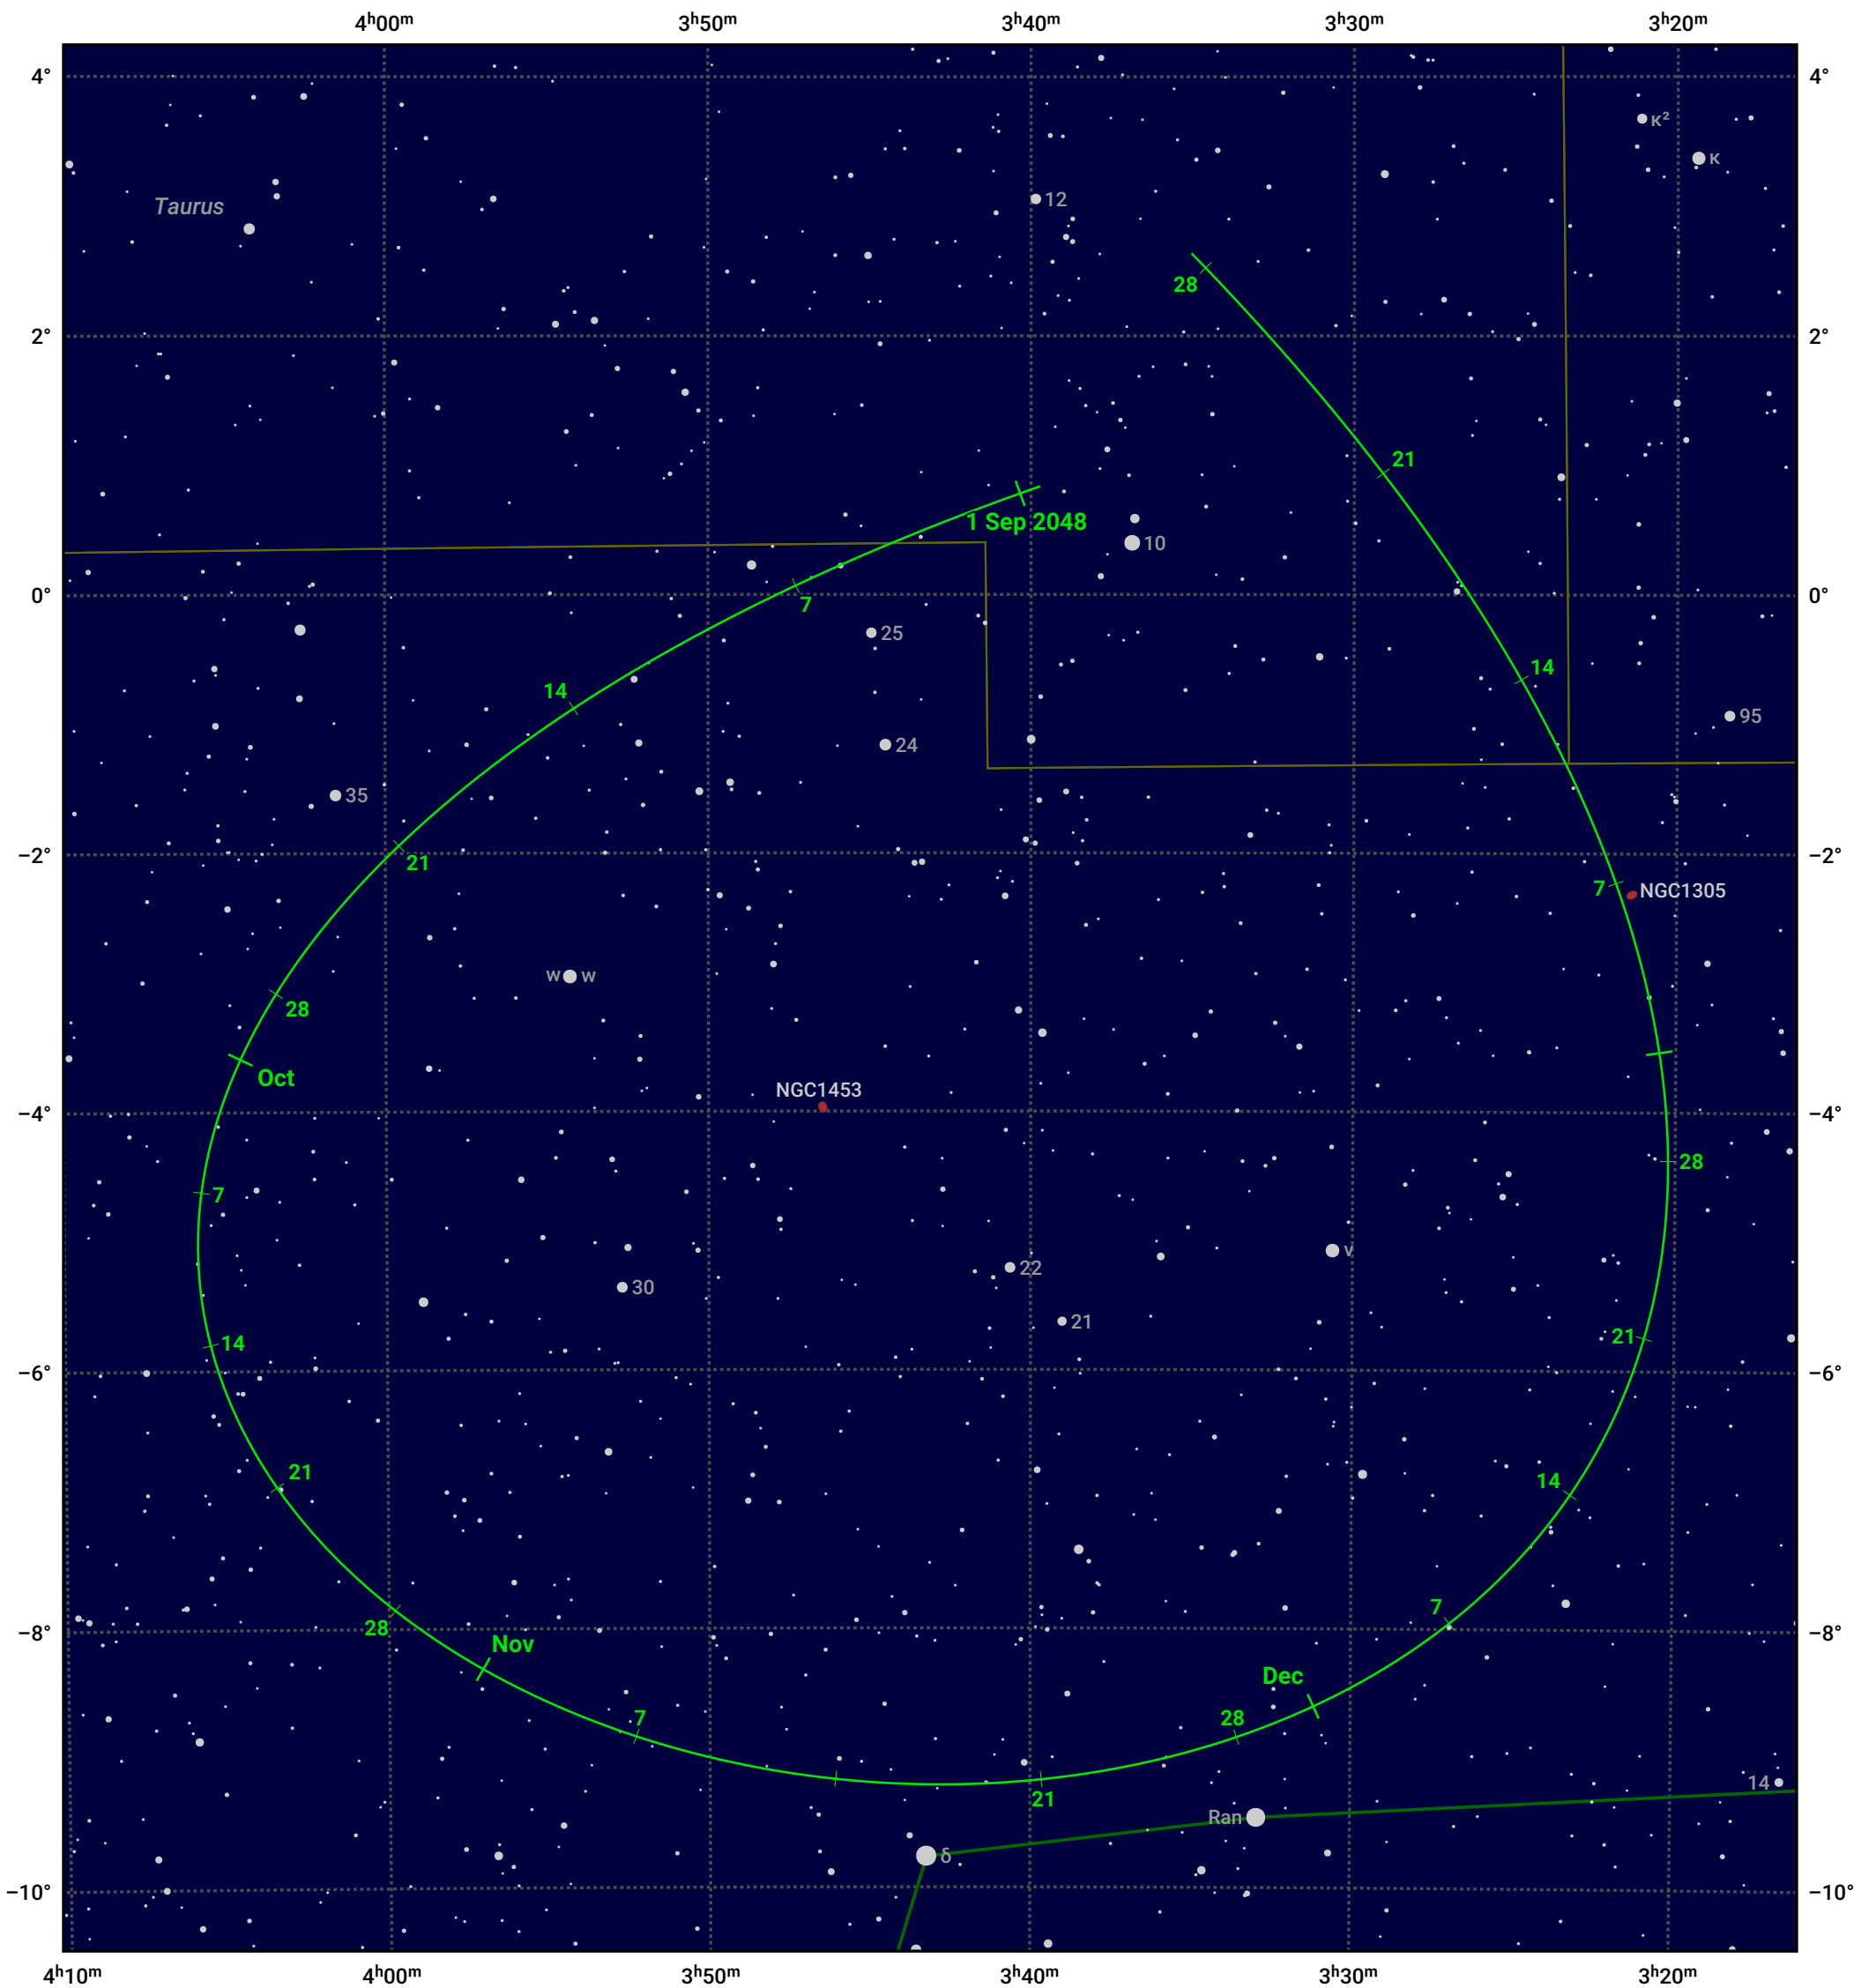

The path of Asteroid 6 Hebe around opposition on 14 Nov 2048

© Dominic Ford 2011–2024. Date markers placed at midnight UTC. Downloaded from <https://in-the-sky.org>

Magnitude scale: 10.0 9.0 8.0 7.0 6.0 5.0 4.0 3.0

— Ecliptic Plane

Galaxy Bright nebula Open cluster Globular cluster

Date	Mag	Phase
2048 Sep 1	9.1	93%
2048 Oct 1	8.6	95%
2048 Oct 30	8.1	98%
2048 Nov 1	8.1	98%
2048 Dec 1	8.2	98%
2049 Jan 1	9.0	96%
2049 Jan 7	9.1	95%