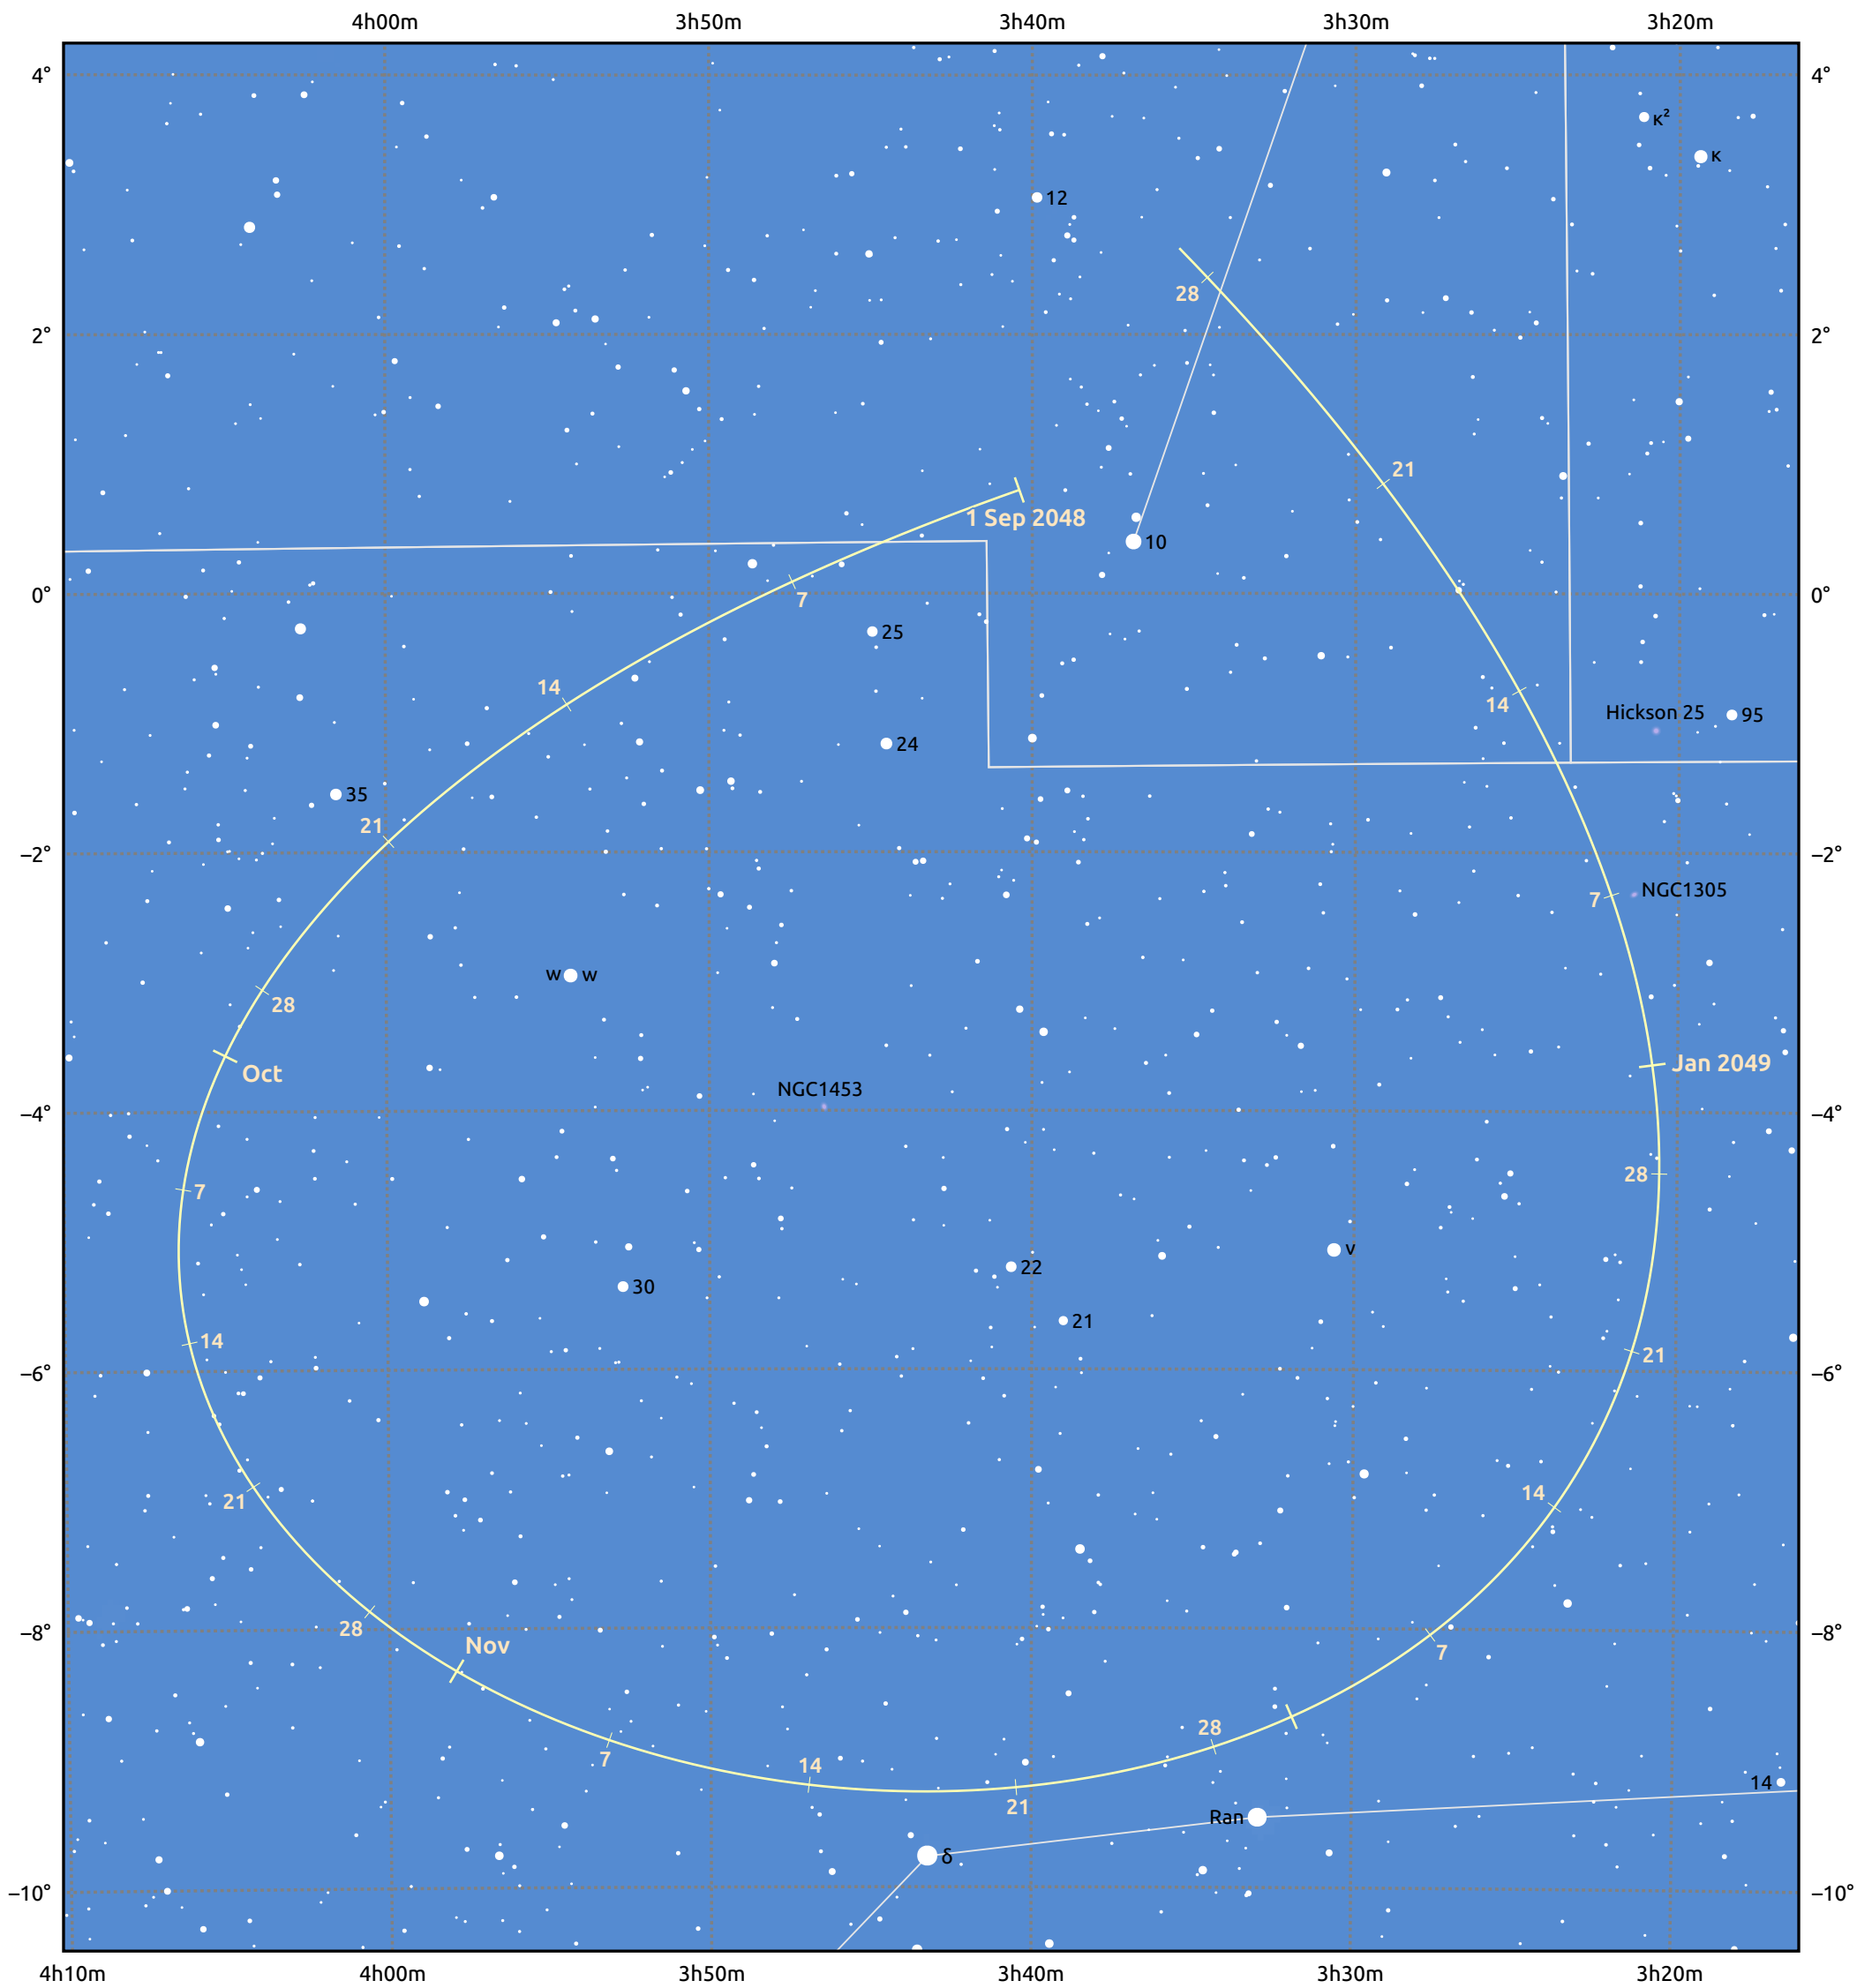

The path of Asteroid 6 Hebe around opposition on 15 Nov 2048

© Dominic Ford 2011–2025. Date markers placed at midnight UTC. Downloaded from <https://in-the-sky.org>

Magnitude scale: 10.0 9.0 8.0 7.0 6.0 5.0 4.0 3.0

Ecliptic Plane

Galaxy Bright nebula Open cluster Globular cluster Planetary nebula

Date	Mag	Phase
2048 Sep 1	9.1	93%
2048 Oct 1	8.6	95%
2048 Oct 30	8.1	98%
2048 Nov 1	8.1	98%
2048 Dec 1	8.2	98%
2049 Jan 1	8.9	96%
2049 Jan 8	9.1	95%