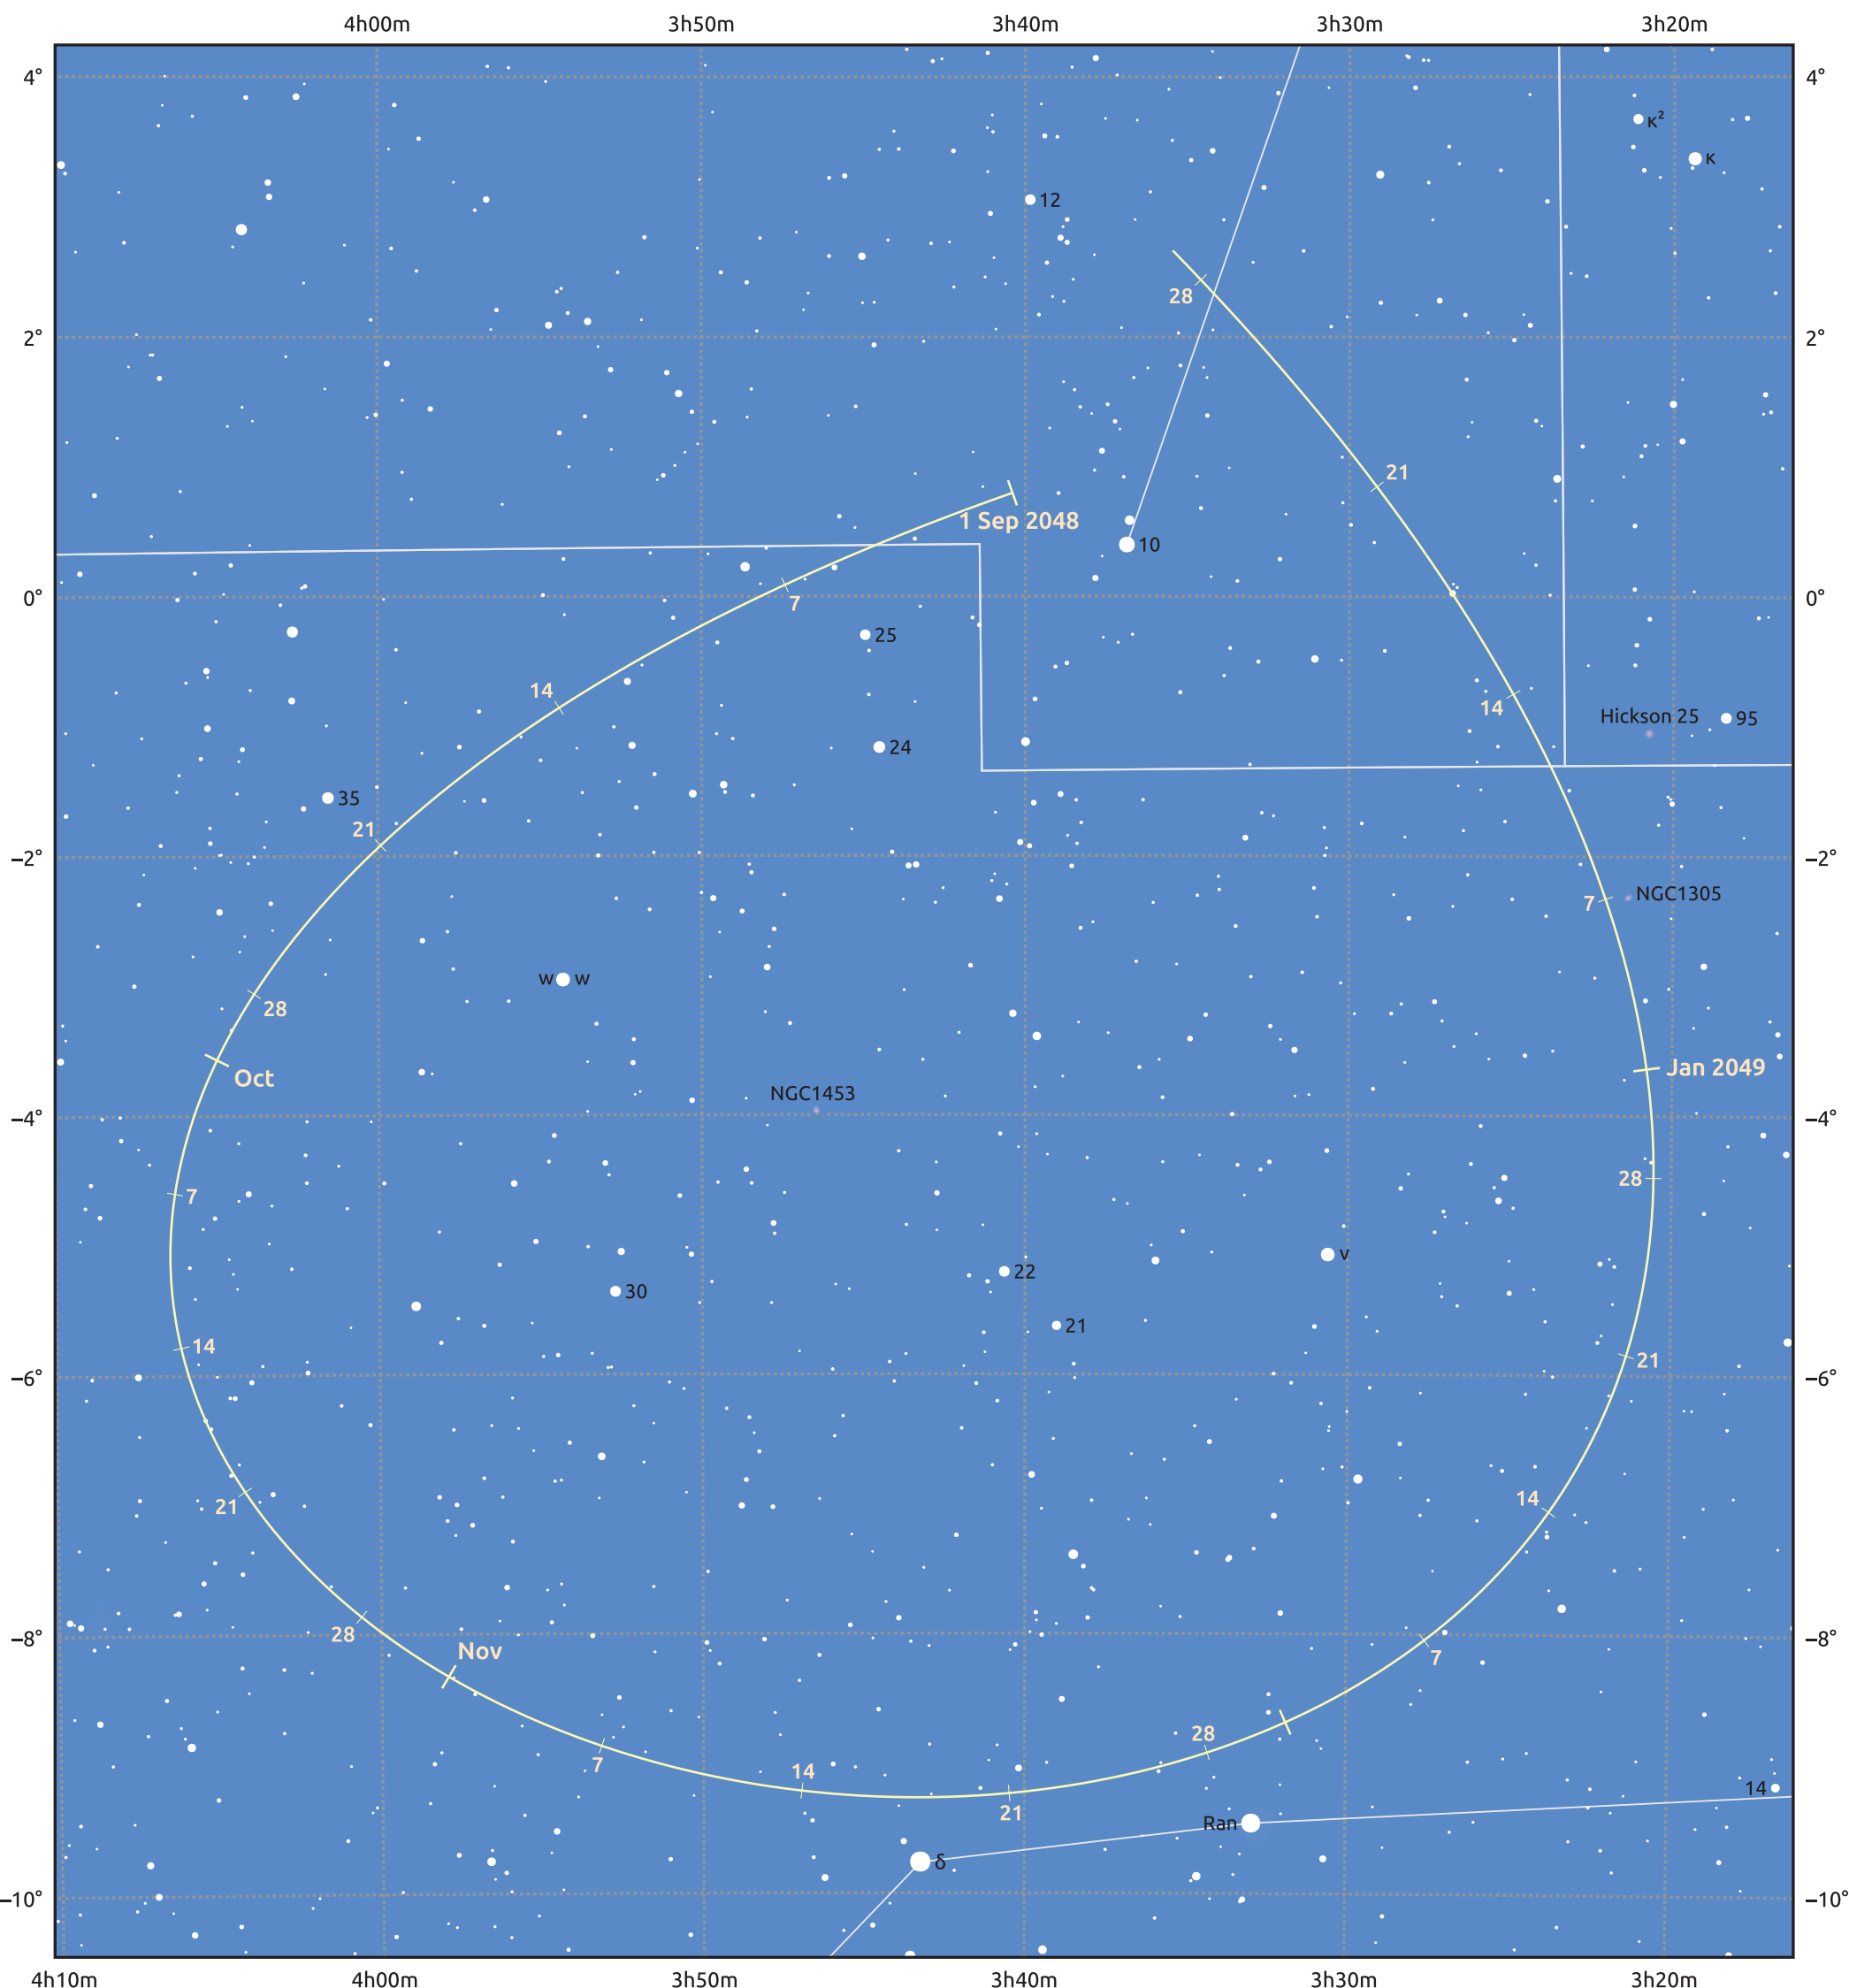

The path of Asteroid 6 Hebe around opposition on 15 Nov 2048

© Dominic Ford 2011–2025. Date markers placed at midnight UTC. Downloaded from <https://in-the-sky.org>

Magnitude scale: 10.0 9.0 8.0 7.0 6.0 5.0 4.0 3.0

— Ecliptic Plane

Galaxy Bright nebula Open cluster Globular cluster Planetary nebula

Date	Mag	Phase
2048 Sep 1	9.1	93%
2048 Oct 1	8.6	95%
2048 Oct 30	8.1	98%
2048 Nov 1	8.1	98%
2048 Dec 1	8.2	98%
2049 Jan 1	8.9	96%
2049 Jan 8	9.1	95%