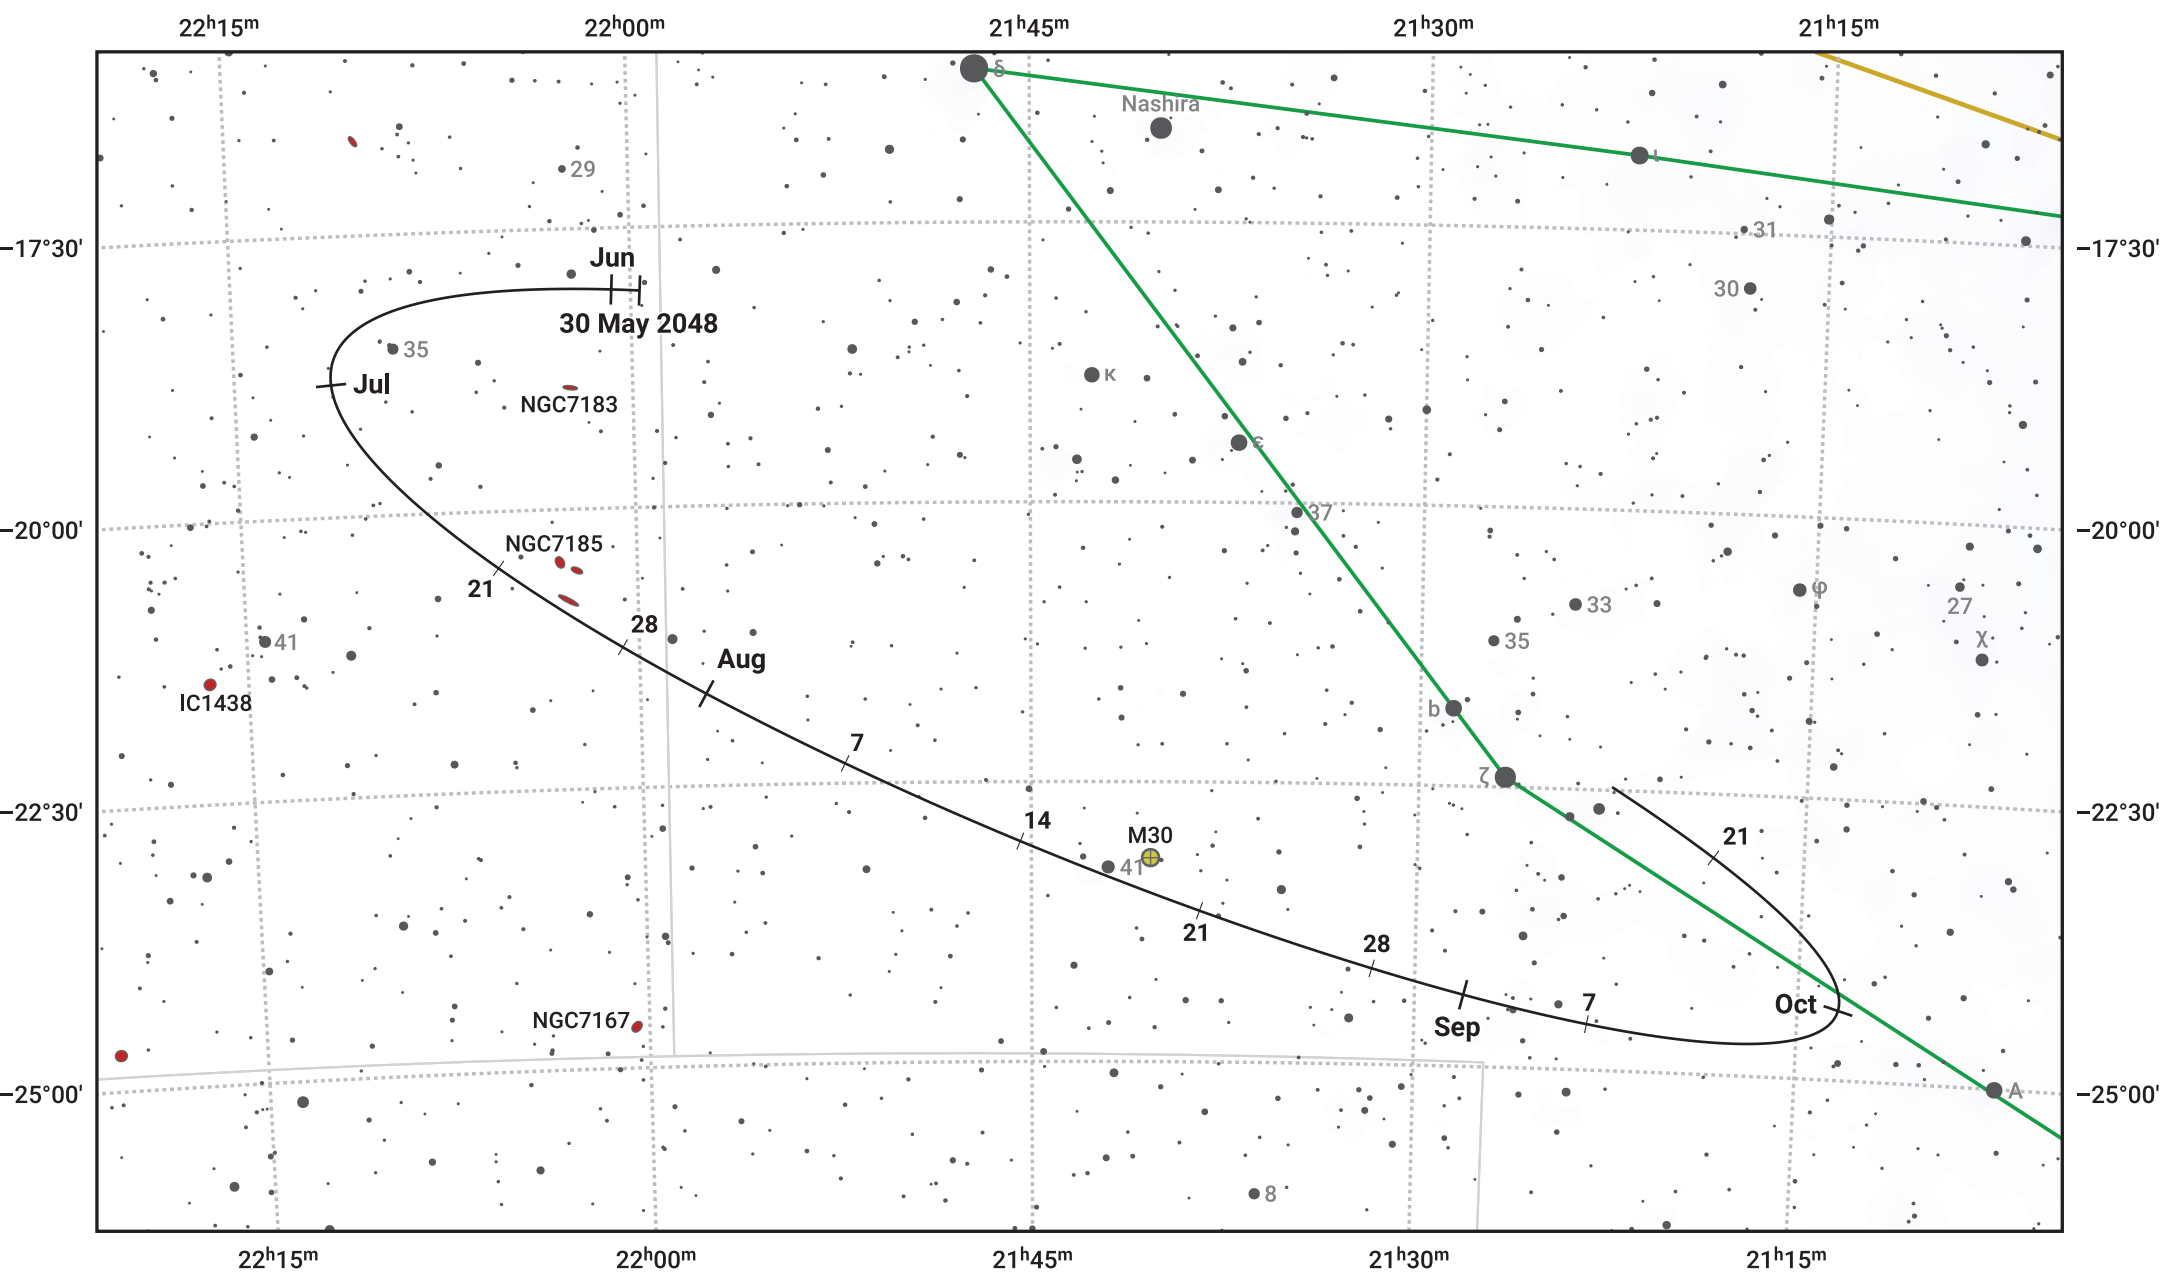

The path of Asteroid 9 Metis around opposition on 13 Aug 2048

© Dominic Ford 2011–2024. Date markers placed at midnight UTC. Downloaded from <https://in-the-sky.org>

Magnitude scale: 10.0 9.0 8.0 7.0 6.0 5.0 4.0 3.0 2.0

— Ecliptic Plane

Galaxy Bright nebula Open cluster Globular cluster

Date	Mag	Phase
2048 Jun 1	11.1	96%
2048 Jul 1	10.5	98%
2048 Jul 17	10.1	99%
2048 Aug 1	9.7	100%
2048 Sep 1	9.8	99%
2048 Oct 1	10.4	97%