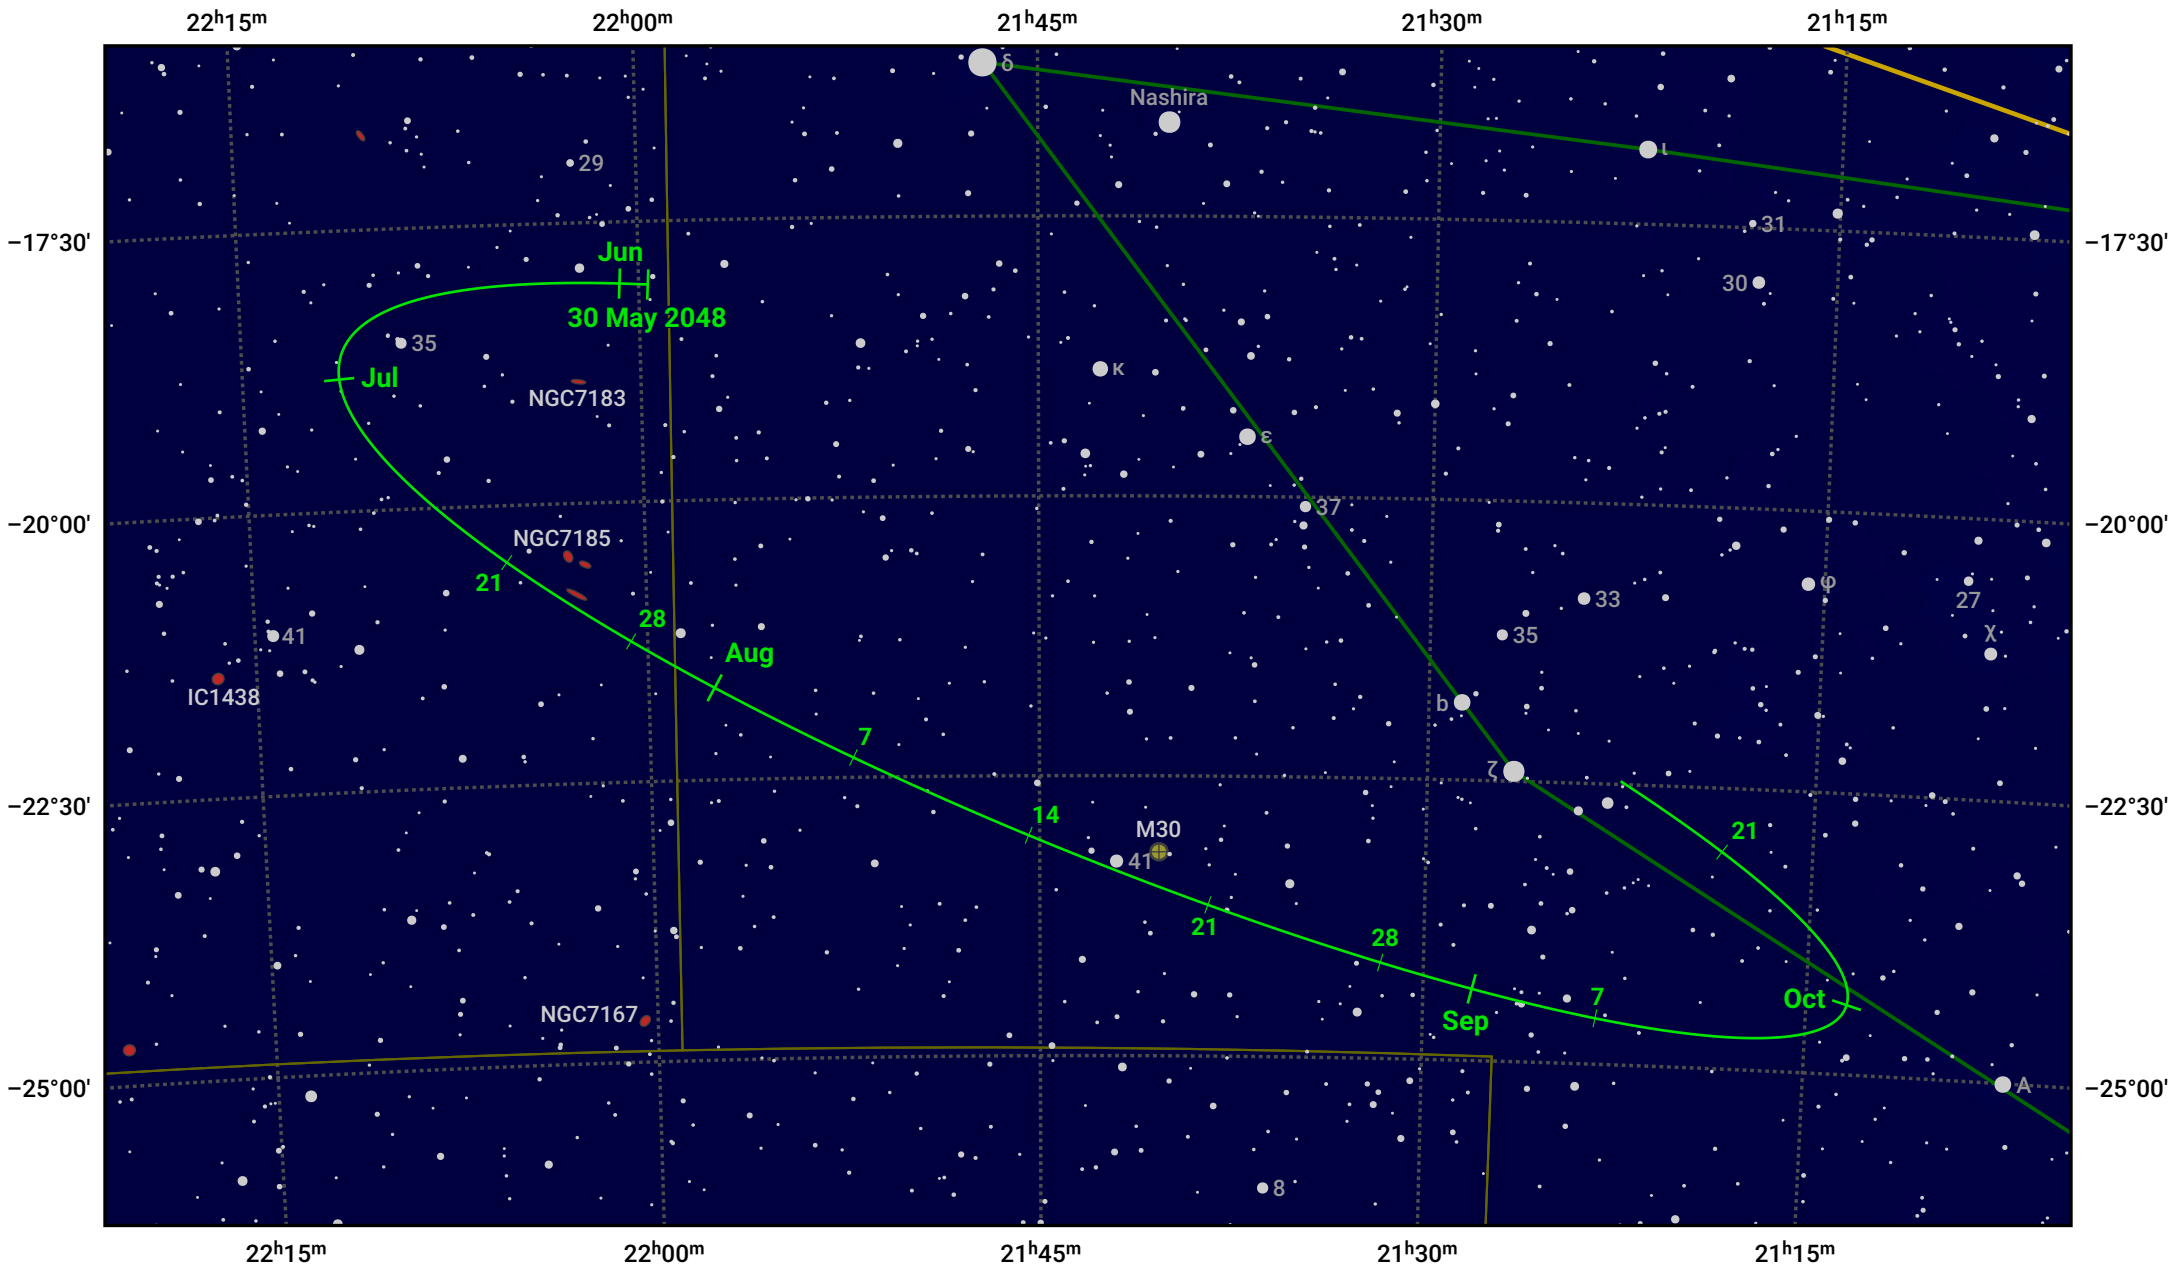

# The path of Asteroid 9 Metis around opposition on 13 Aug 2048

© Dominic Ford 2011–2024. Date markers placed at midnight UTC. Downloaded from <https://in-the-sky.org>

Magnitude scale: 10.0 9.0 8.0 7.0 6.0 5.0 4.0 3.0 2.0

— Ecliptic Plane

Galaxy    Bright nebula    Open cluster    Globular cluster

Date	Mag	Phase
2048 Jun 1	11.1	96%
2048 Jul 1	10.5	98%
2048 Jul 17	10.1	99%
2048 Aug 1	9.7	100%
2048 Sep 1	9.8	99%
2048 Oct 1	10.4	97%