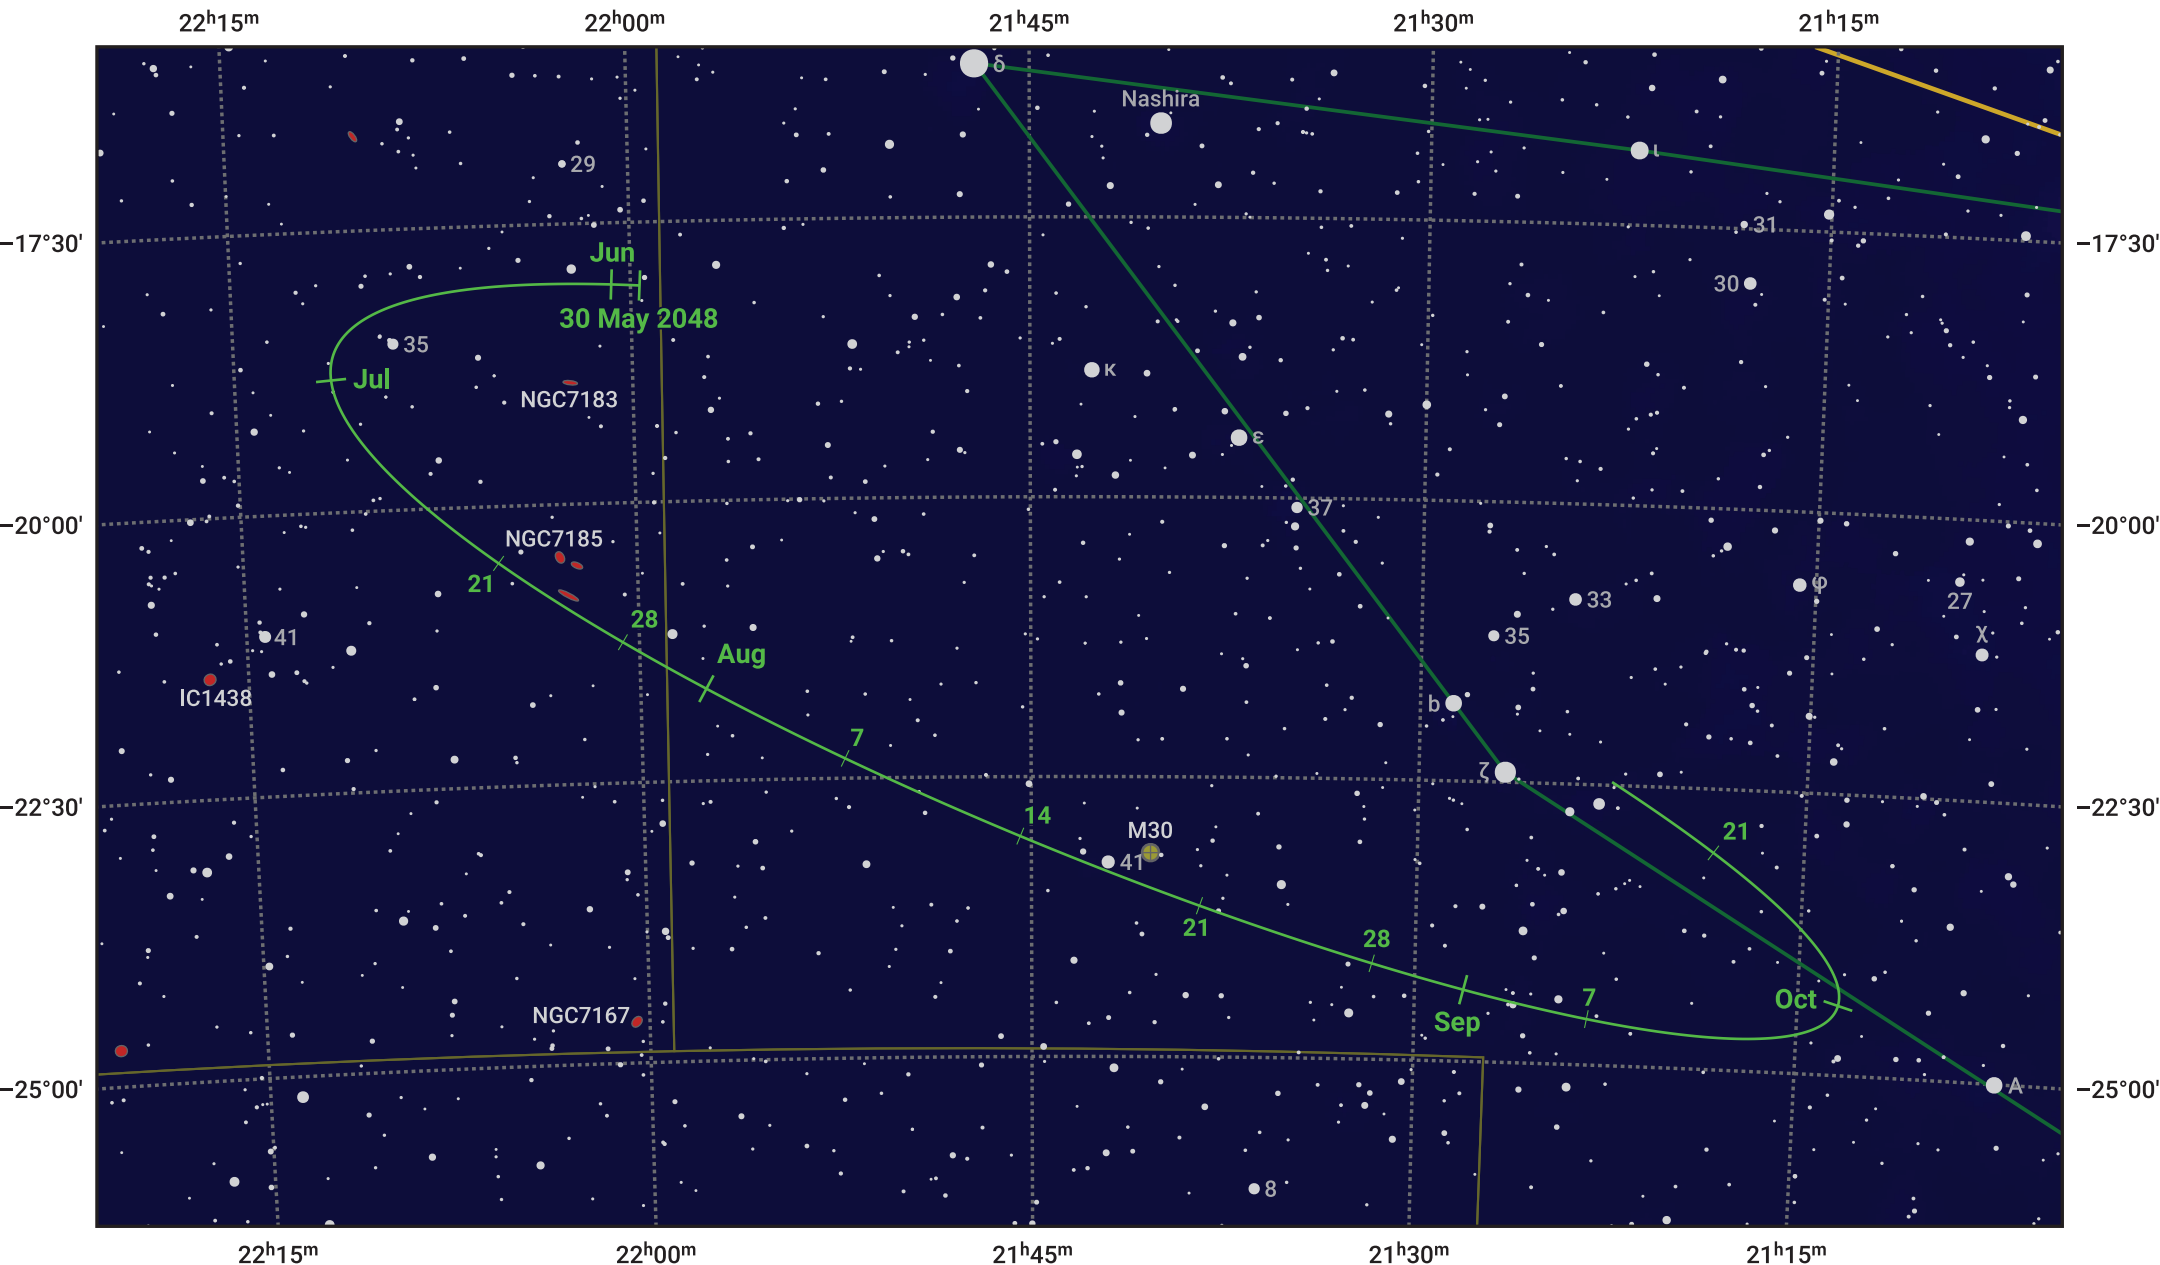

The path of Asteroid 9 Metis around opposition on 13 Aug 2048

© Dominic Ford 2011–2024. Date markers placed at midnight UTC. Downloaded from <https://in-the-sky.org>

Magnitude scale: 10.0 9.0 8.0 7.0 6.0 5.0 4.0 3.0 2.0

— Ecliptic Plane

Galaxy Bright nebula Open cluster Globular cluster

Date	Mag	Phase
2048 Jun 1	11.1	96%
2048 Jul 1	10.5	98%
2048 Jul 17	10.1	99%
2048 Aug 1	9.7	100%
2048 Sep 1	9.8	99%
2048 Oct 1	10.4	97%