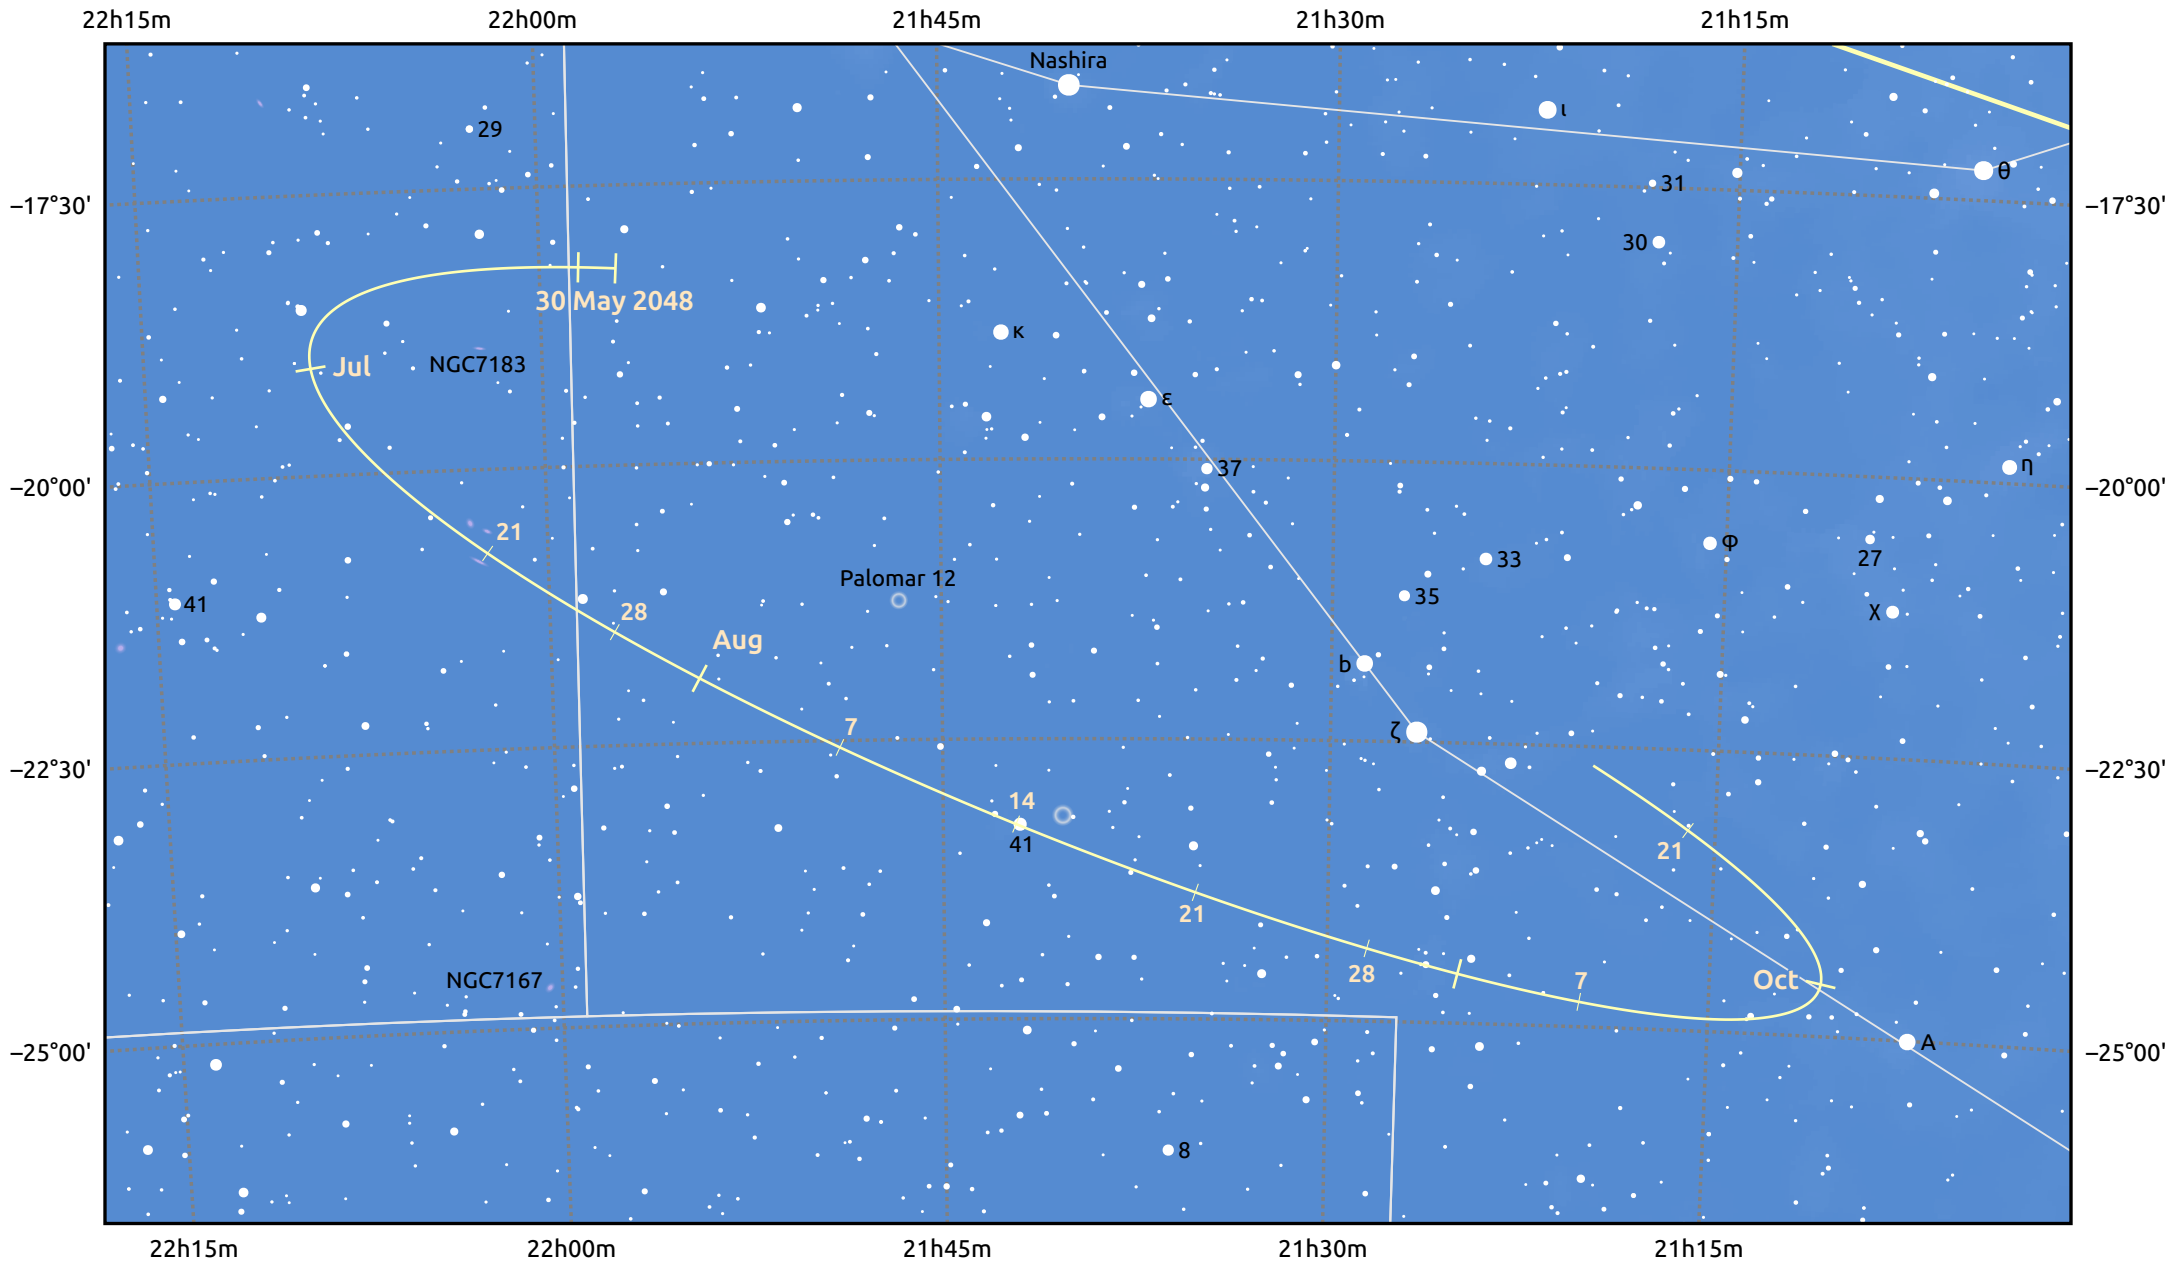

The path of Asteroid 9 Metis around opposition on 13 Aug 2048

© Dominic Ford 2011–2025. Date markers placed at midnight UTC. Downloaded from <https://in-the-sky.org>

Magnitude scale: 10.0 9.0 8.0 7.0 6.0 5.0 4.0 3.0

— Ecliptic Plane

Galaxy Bright nebula Open cluster Globular cluster Planetary nebula

Date	Mag	Phase
2048 Jun 1	11.1	96%
2048 Jul 1	10.5	98%
2048 Jul 17	10.1	99%
2048 Aug 1	9.7	100%
2048 Sep 1	9.8	99%
2048 Oct 1	10.4	97%