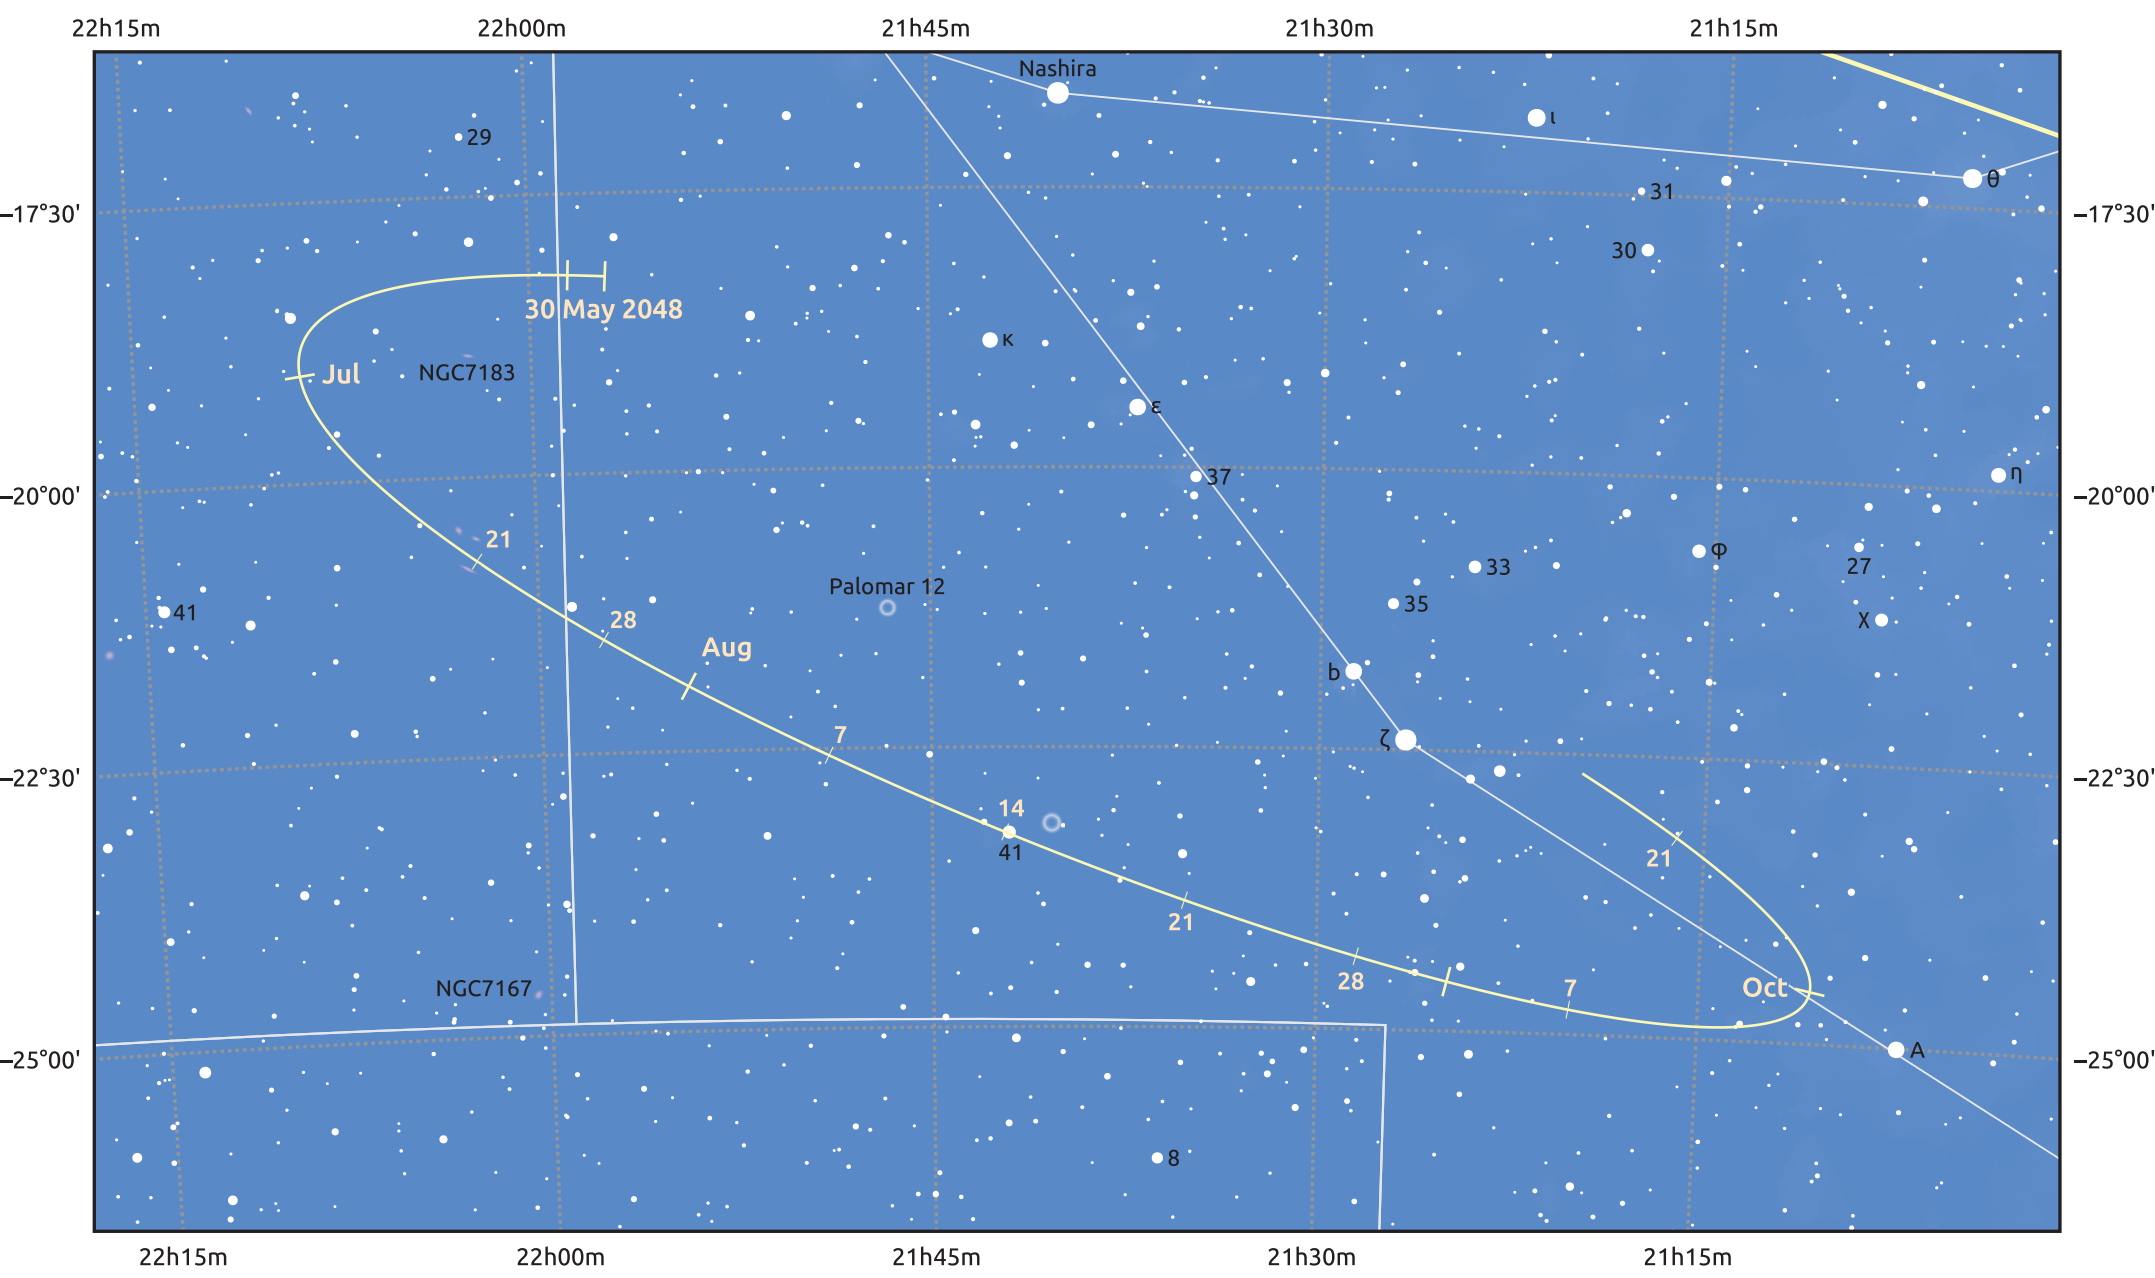

# The path of Asteroid 9 Metis around opposition on 13 Aug 2048

© Dominic Ford 2011–2025. Date markers placed at midnight UTC. Downloaded from <https://in-the-sky.org>

Magnitude scale:  $\bullet$  10.0  $\bullet$  9.0  $\bullet$  8.0  $\bullet$  7.0  $\bullet$  6.0  $\bullet$  5.0  $\bullet$  4.0  $\bullet$  3.0

— Ecliptic Plane

- Galaxy
- Bright nebula
- Open cluster
- Globular cluster
- Planetary nebula

Date	Mag	Phase
2048 Jun 1	11.1	96%
2048 Jul 1	10.5	98%
2048 Jul 17	10.1	99%
2048 Aug 1	9.7	100%
2048 Sep 1	9.8	99%
2048 Oct 1	10.4	97%