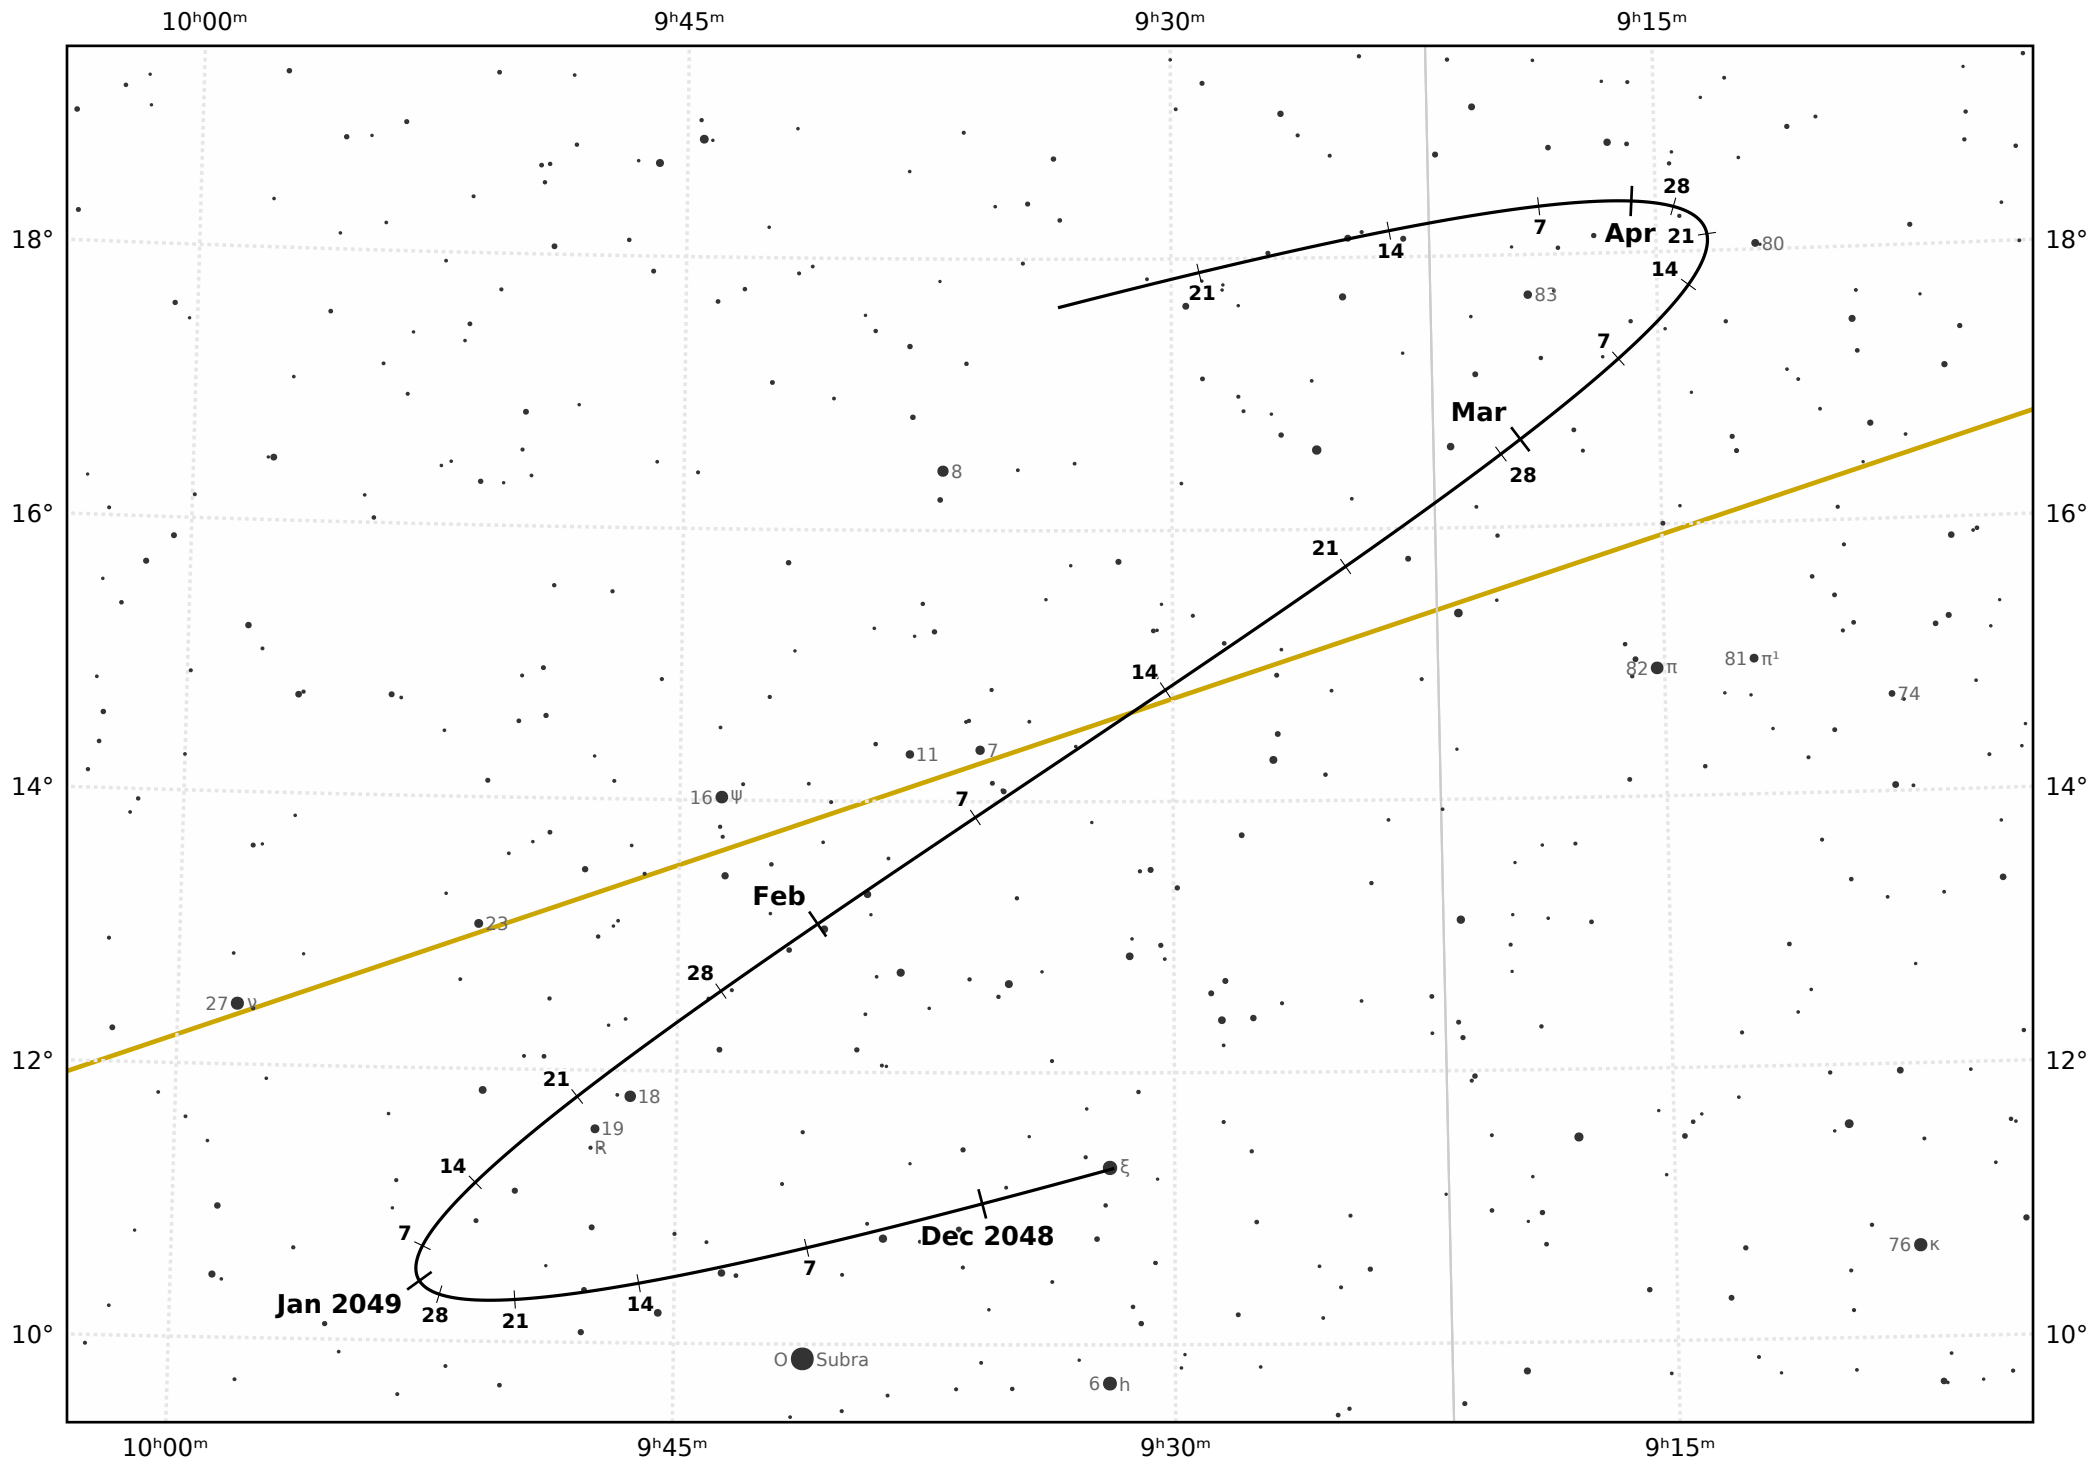

# The path of Asteroid 5 Astraea around opposition on 10 Feb 2049

© Dominic Ford 2011-2021. Downloaded from <https://in-the-sky.org>

Magnitude scale: ● -9.5 ● -9.0 ● -8.5 ● -8.0 ● -7.5 ● -7.0 ● -6.5 ● -6.0 ● -5.5 ● -5.0 ● -4.5 ● -4.0 ● -3.5

— Ecliptic Plane