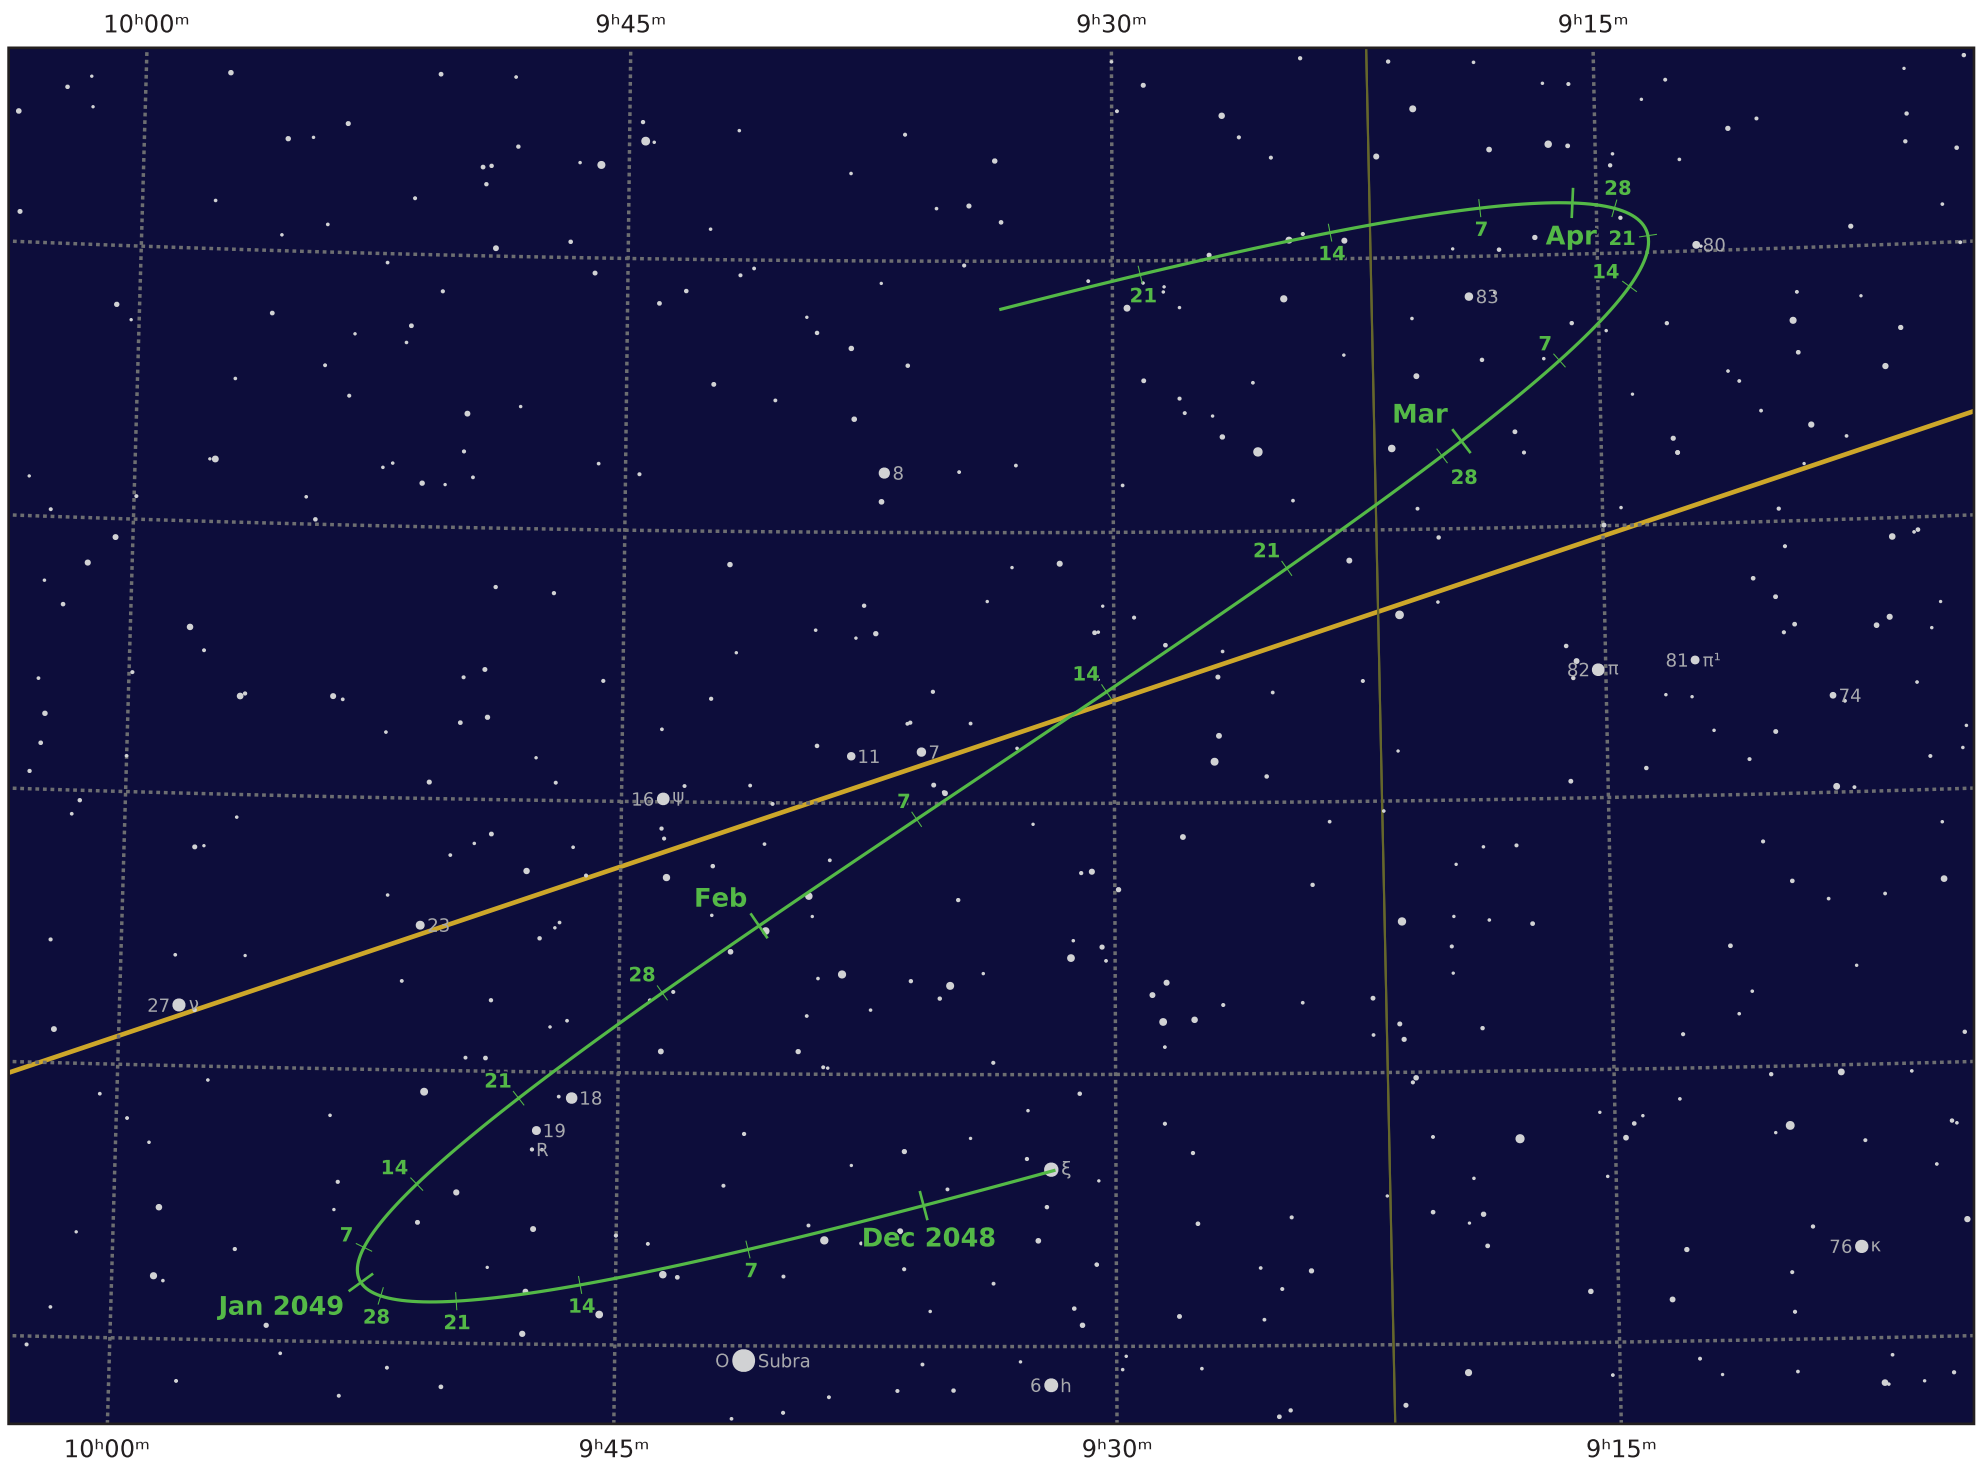

The path of Asteroid 5 Astraea around opposition on 10 Feb 2049

© Dominic Ford 2011-2021. Downloaded from <https://in-the-sky.org>

Magnitude scale: -9.5 -9.0 -8.5 -8.0 -7.5 -7.0 -6.5 -6.0 -5.5 -5.0 -4.5 -4.0 -3.5

— Ecliptic Plane