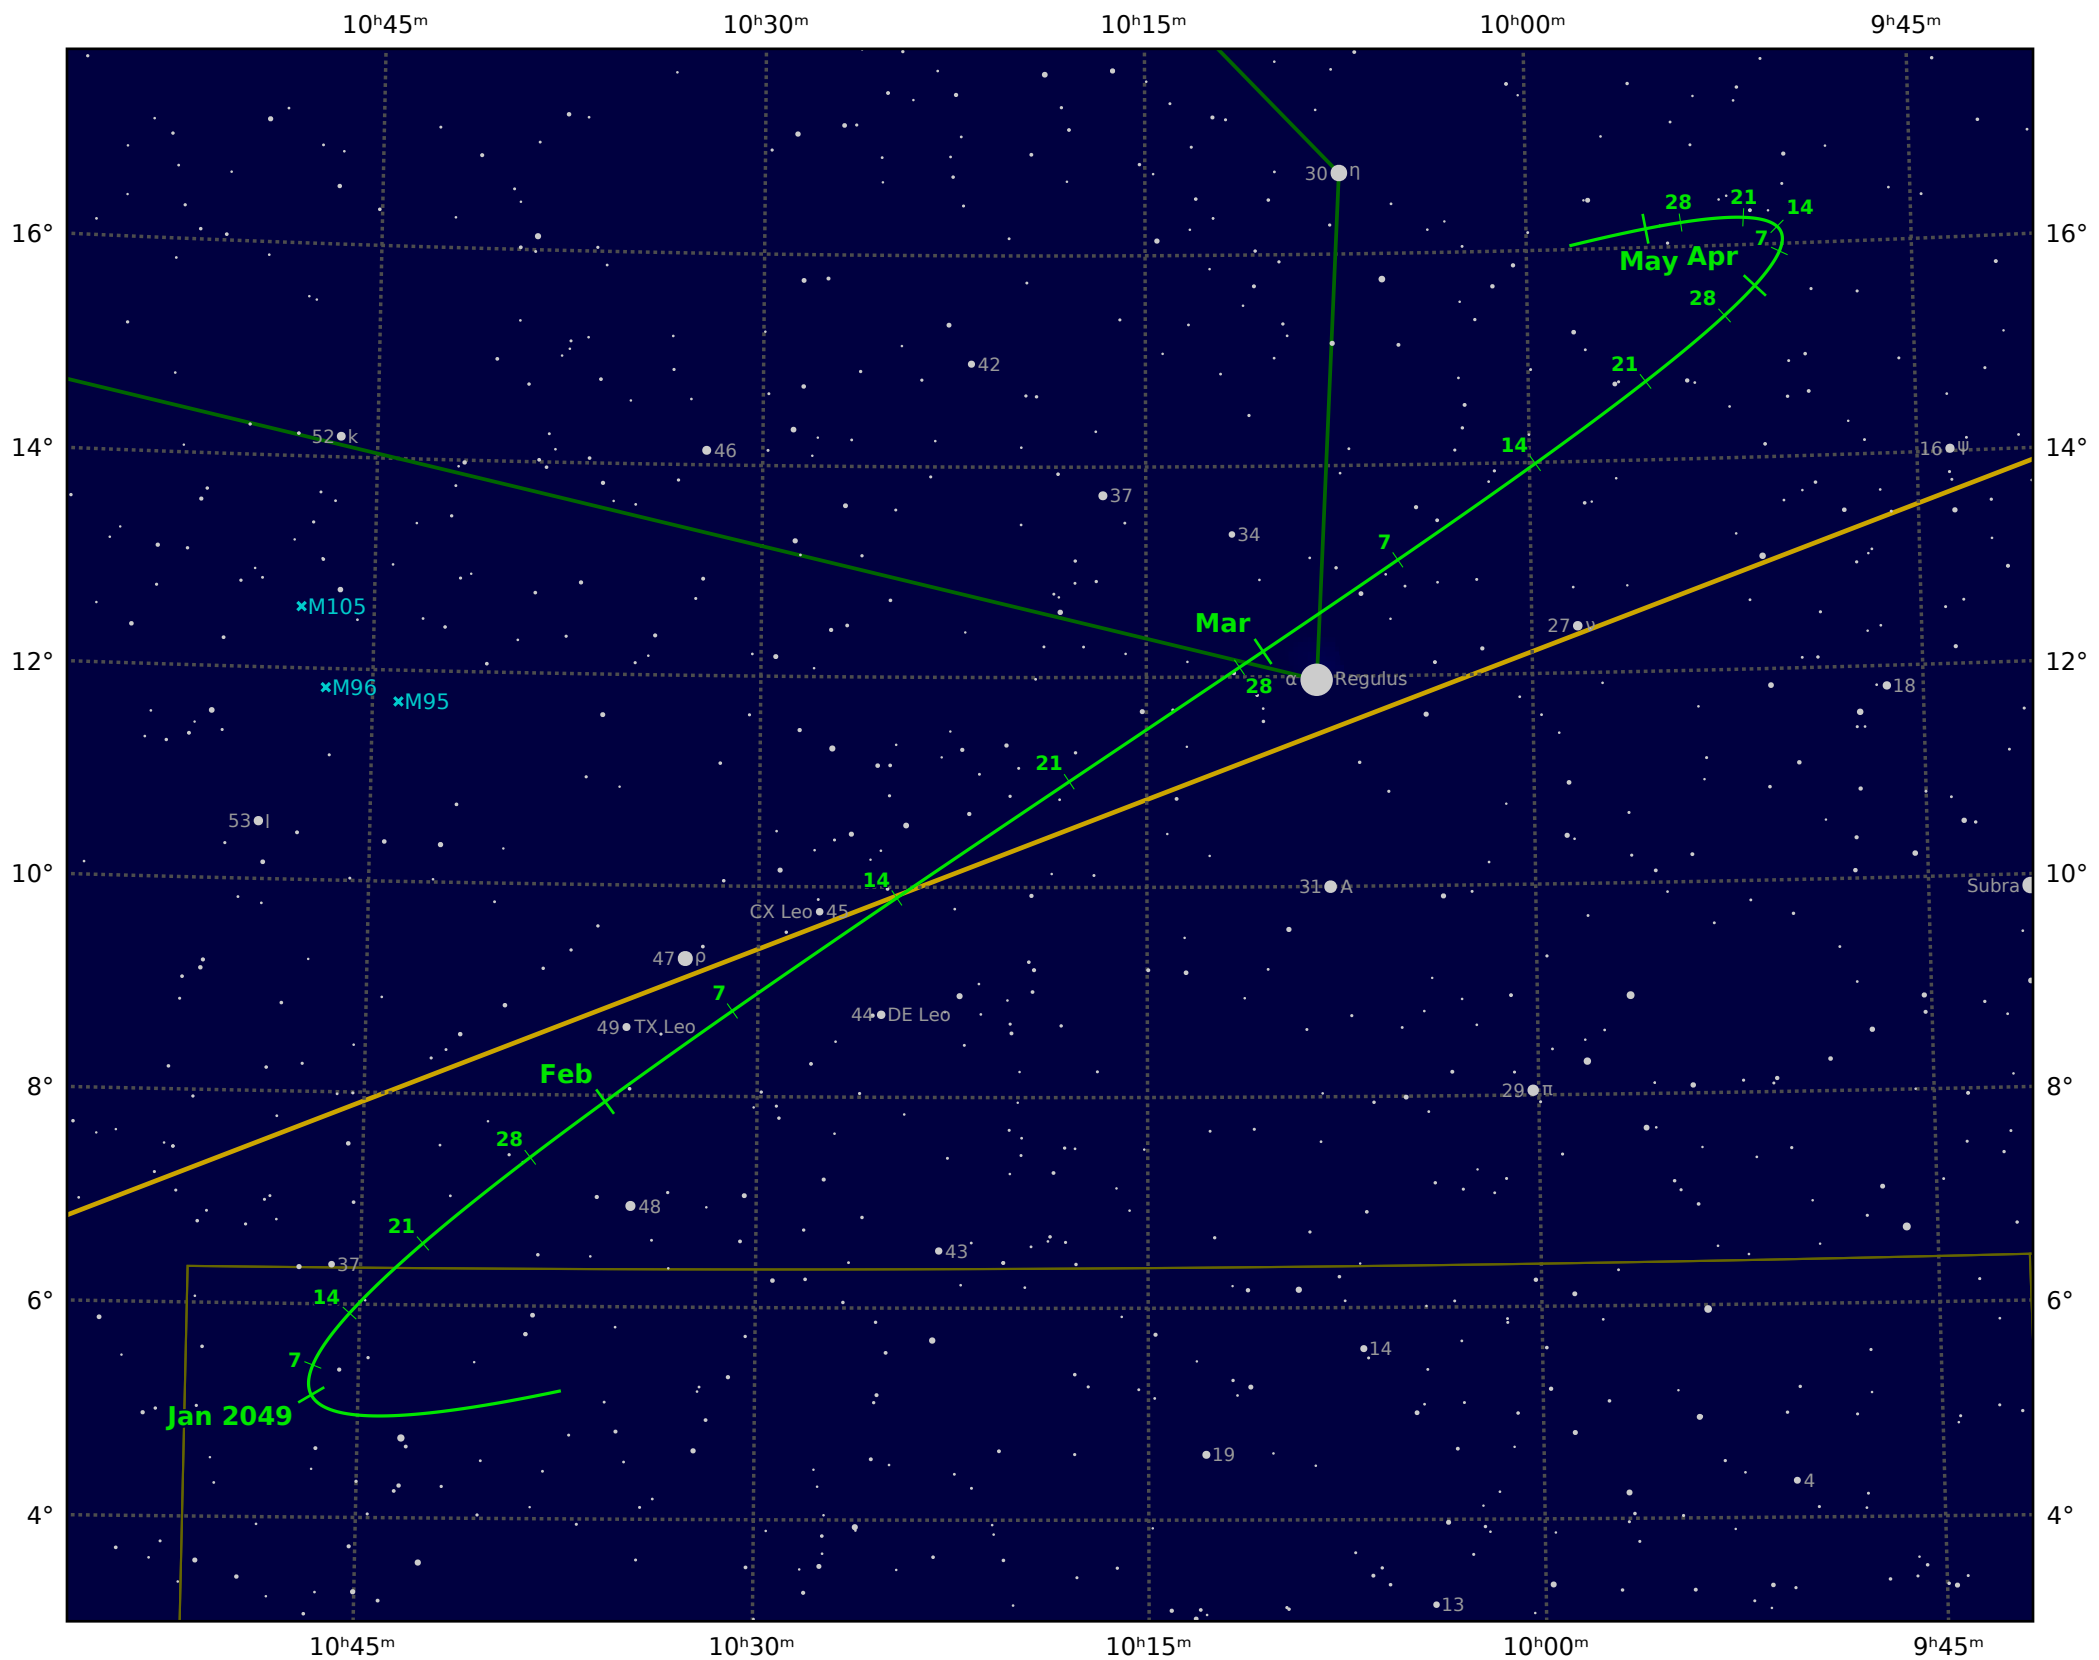

# The path of Asteroid 18 Melpomene around opposition on 21 Feb 2049

© Dominic Ford 2011-2021. Downloaded from <https://in-the-sky.org>

Magnitude scale: 9.5 9.0 8.5 8.0 7.5 7.0 6.5 6.0 5.5 5.0 4.5 4.0 3.5 3.0  
 2.5 2.0 1.5 1.0