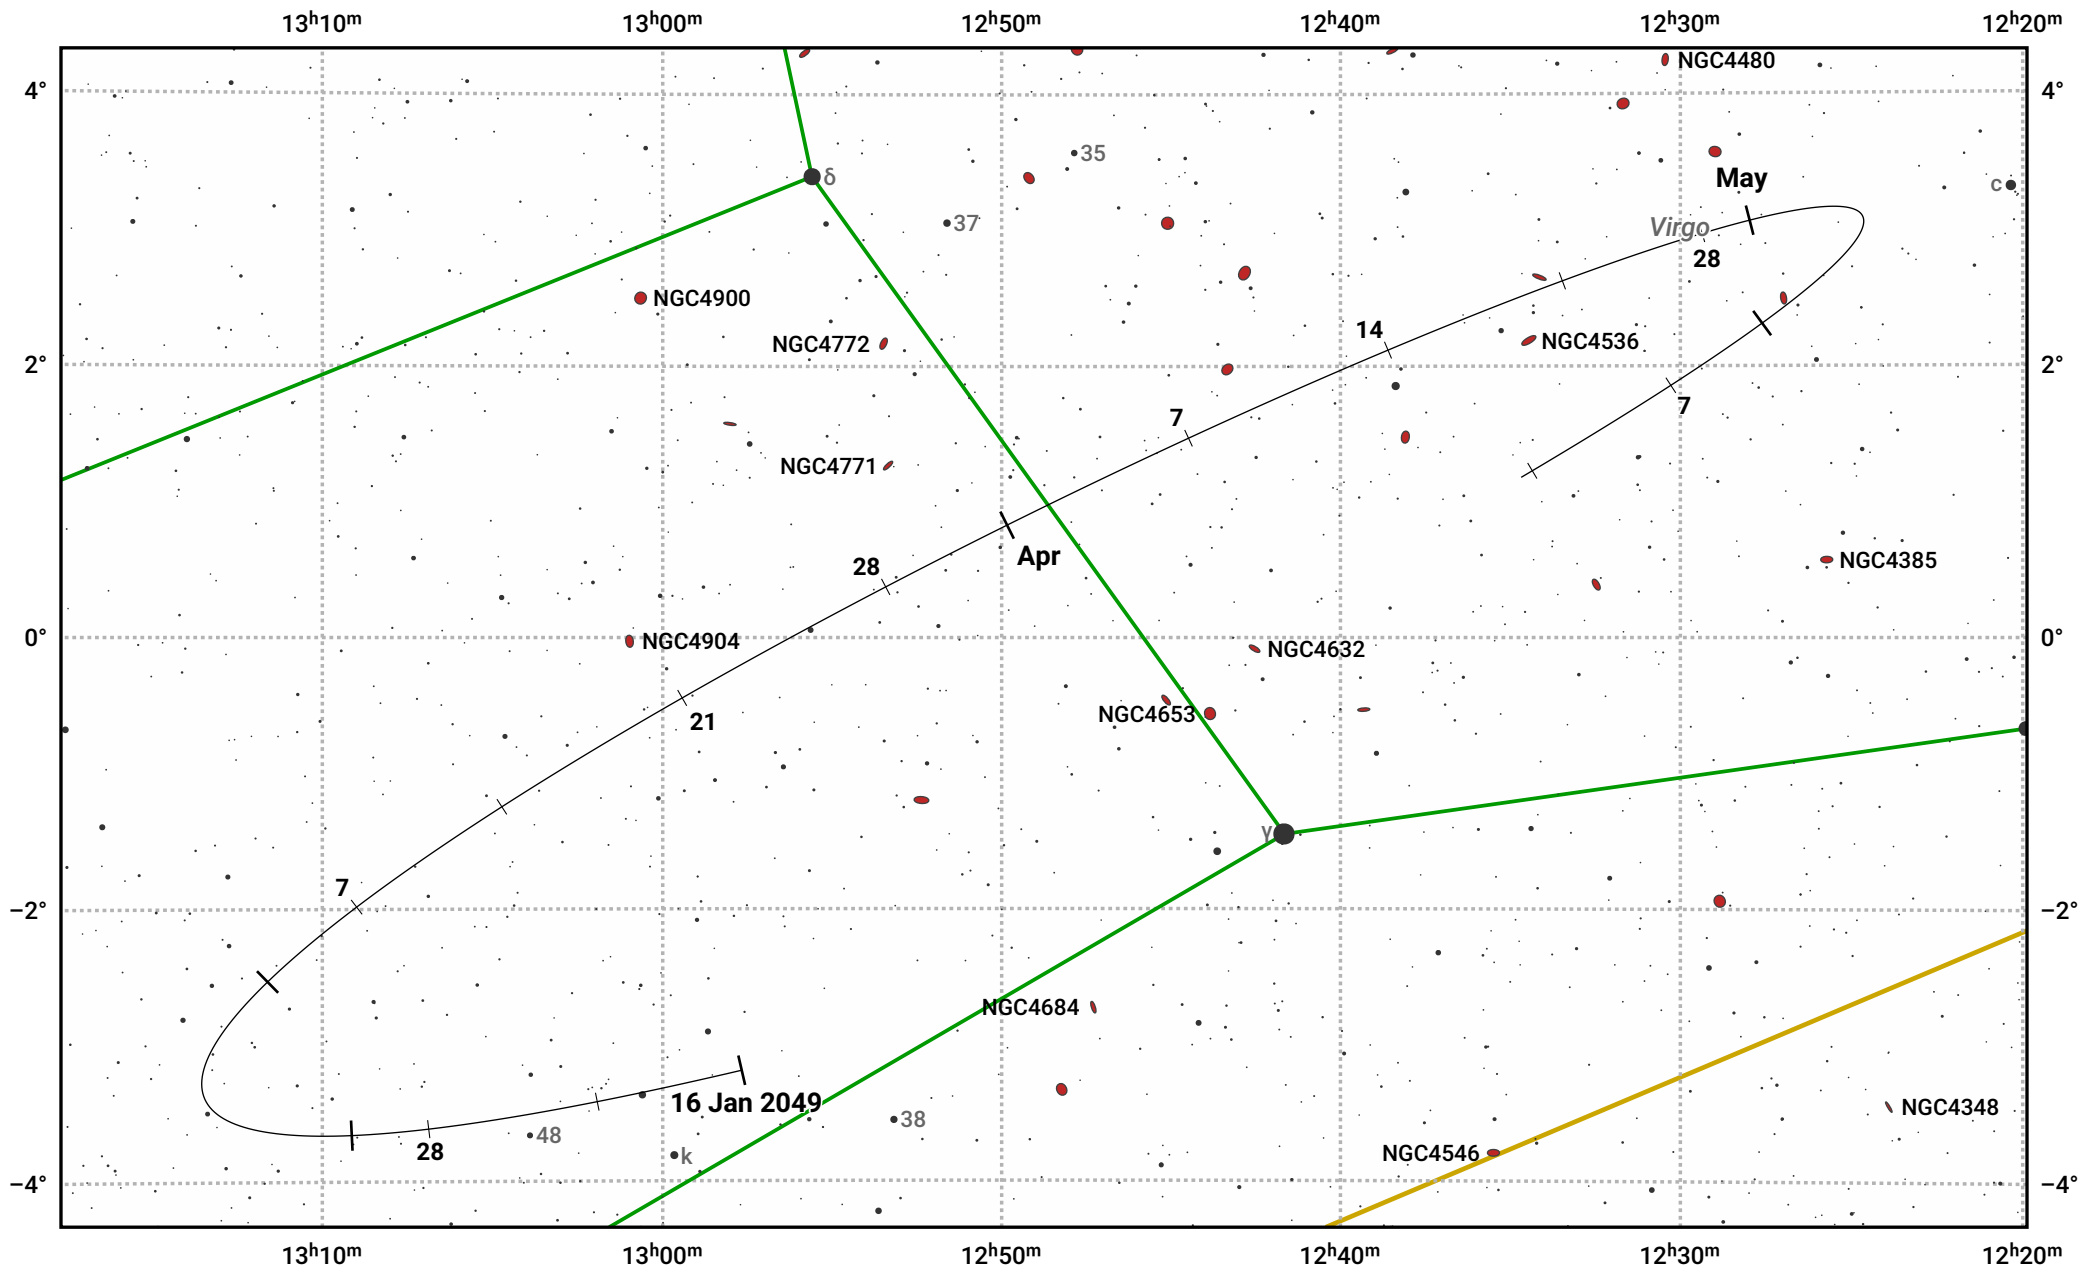

The path of Asteroid 44 Nysa around opposition on 1 Apr 2049

© Dominic Ford 2011–2024. Date markers placed at midnight UTC. Downloaded from <https://in-the-sky.org>

Magnitude scale: 11.0 10.0 9.0 8.0 7.0 6.0 5.0 4.0 3.0 2.0

— Ecliptic Plane

- Galaxy
- Bright nebula
- Open cluster
- ⊕ Globular cluster

Date	Mag	Phase
2049 Feb 1	10.6	96%
2049 Mar 1	10.0	98%
2049 Mar 9	9.8	99%
2049 Apr 1	9.4	100%
2049 May 1	10.2	98%
2049 May 27	10.8	96%
2049 Jun 1	11.0	96%