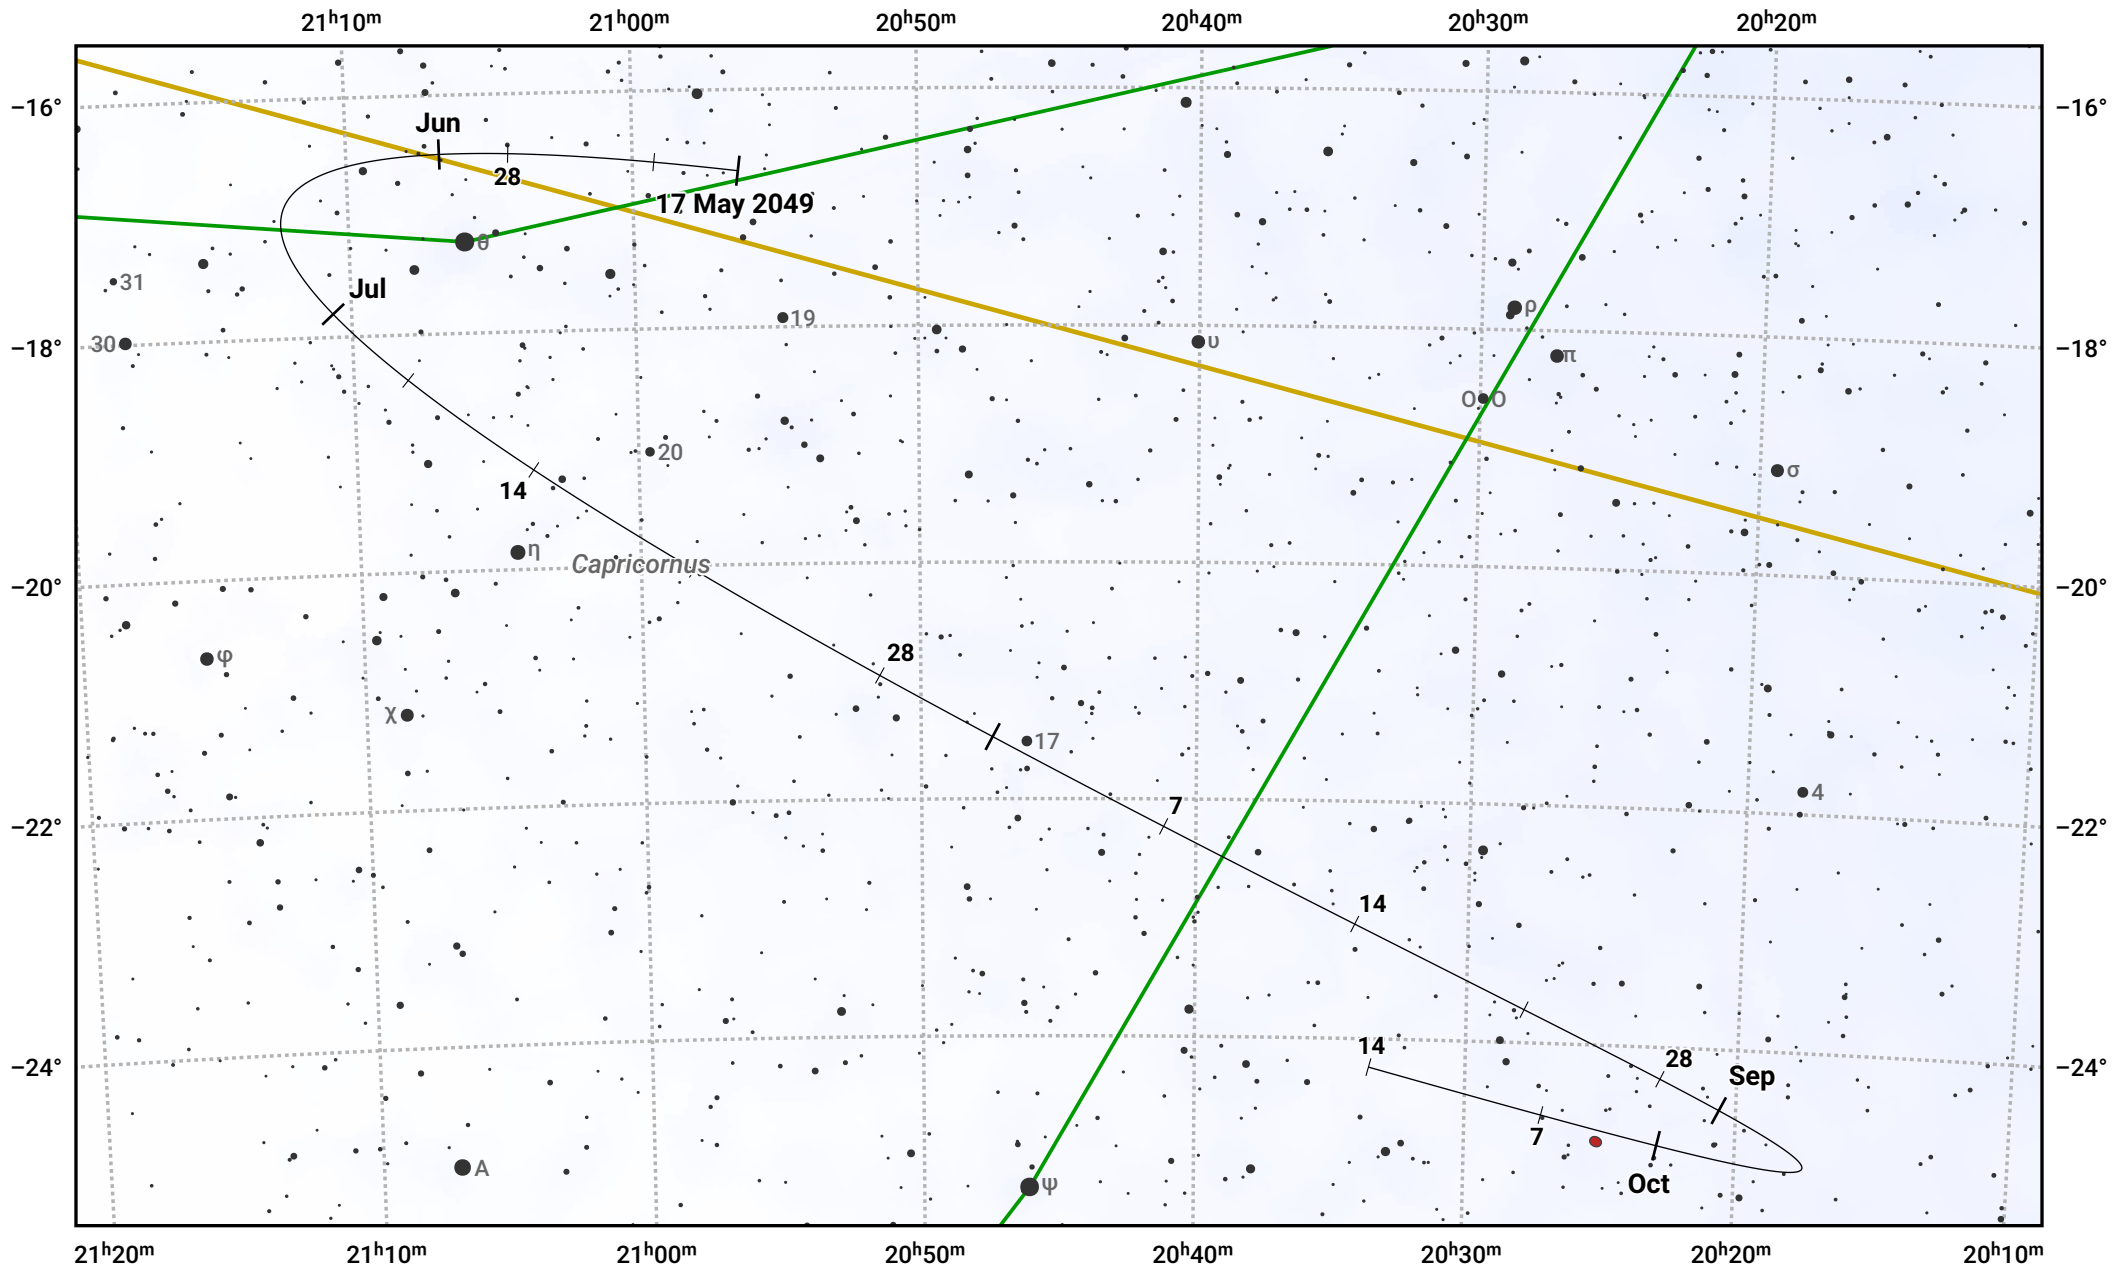

# The path of Asteroid 8 Flora around opposition on 31 Jul 2049

© Dominic Ford 2011–2024. Date markers placed at midnight UTC. Downloaded from <https://in-the-sky.org>

Magnitude scale: · 10.0 · 9.0 · 8.0 · 7.0 · 6.0 · 5.0 · 4.0

— Ecliptic Plane

● Galaxy    ■ Bright nebula    ● Open cluster    ⊕ Globular cluster

Date	Mag	Phase
2049 Jun 1	10.5	96%
2049 Jun 28	9.8	98%
2049 Jul 1	9.7	98%
2049 Jul 29	8.8	100%
2049 Aug 1	8.7	100%
2049 Sep 1	9.5	98%
2049 Sep 15	9.8	96%
2049 Oct 1	10.1	95%