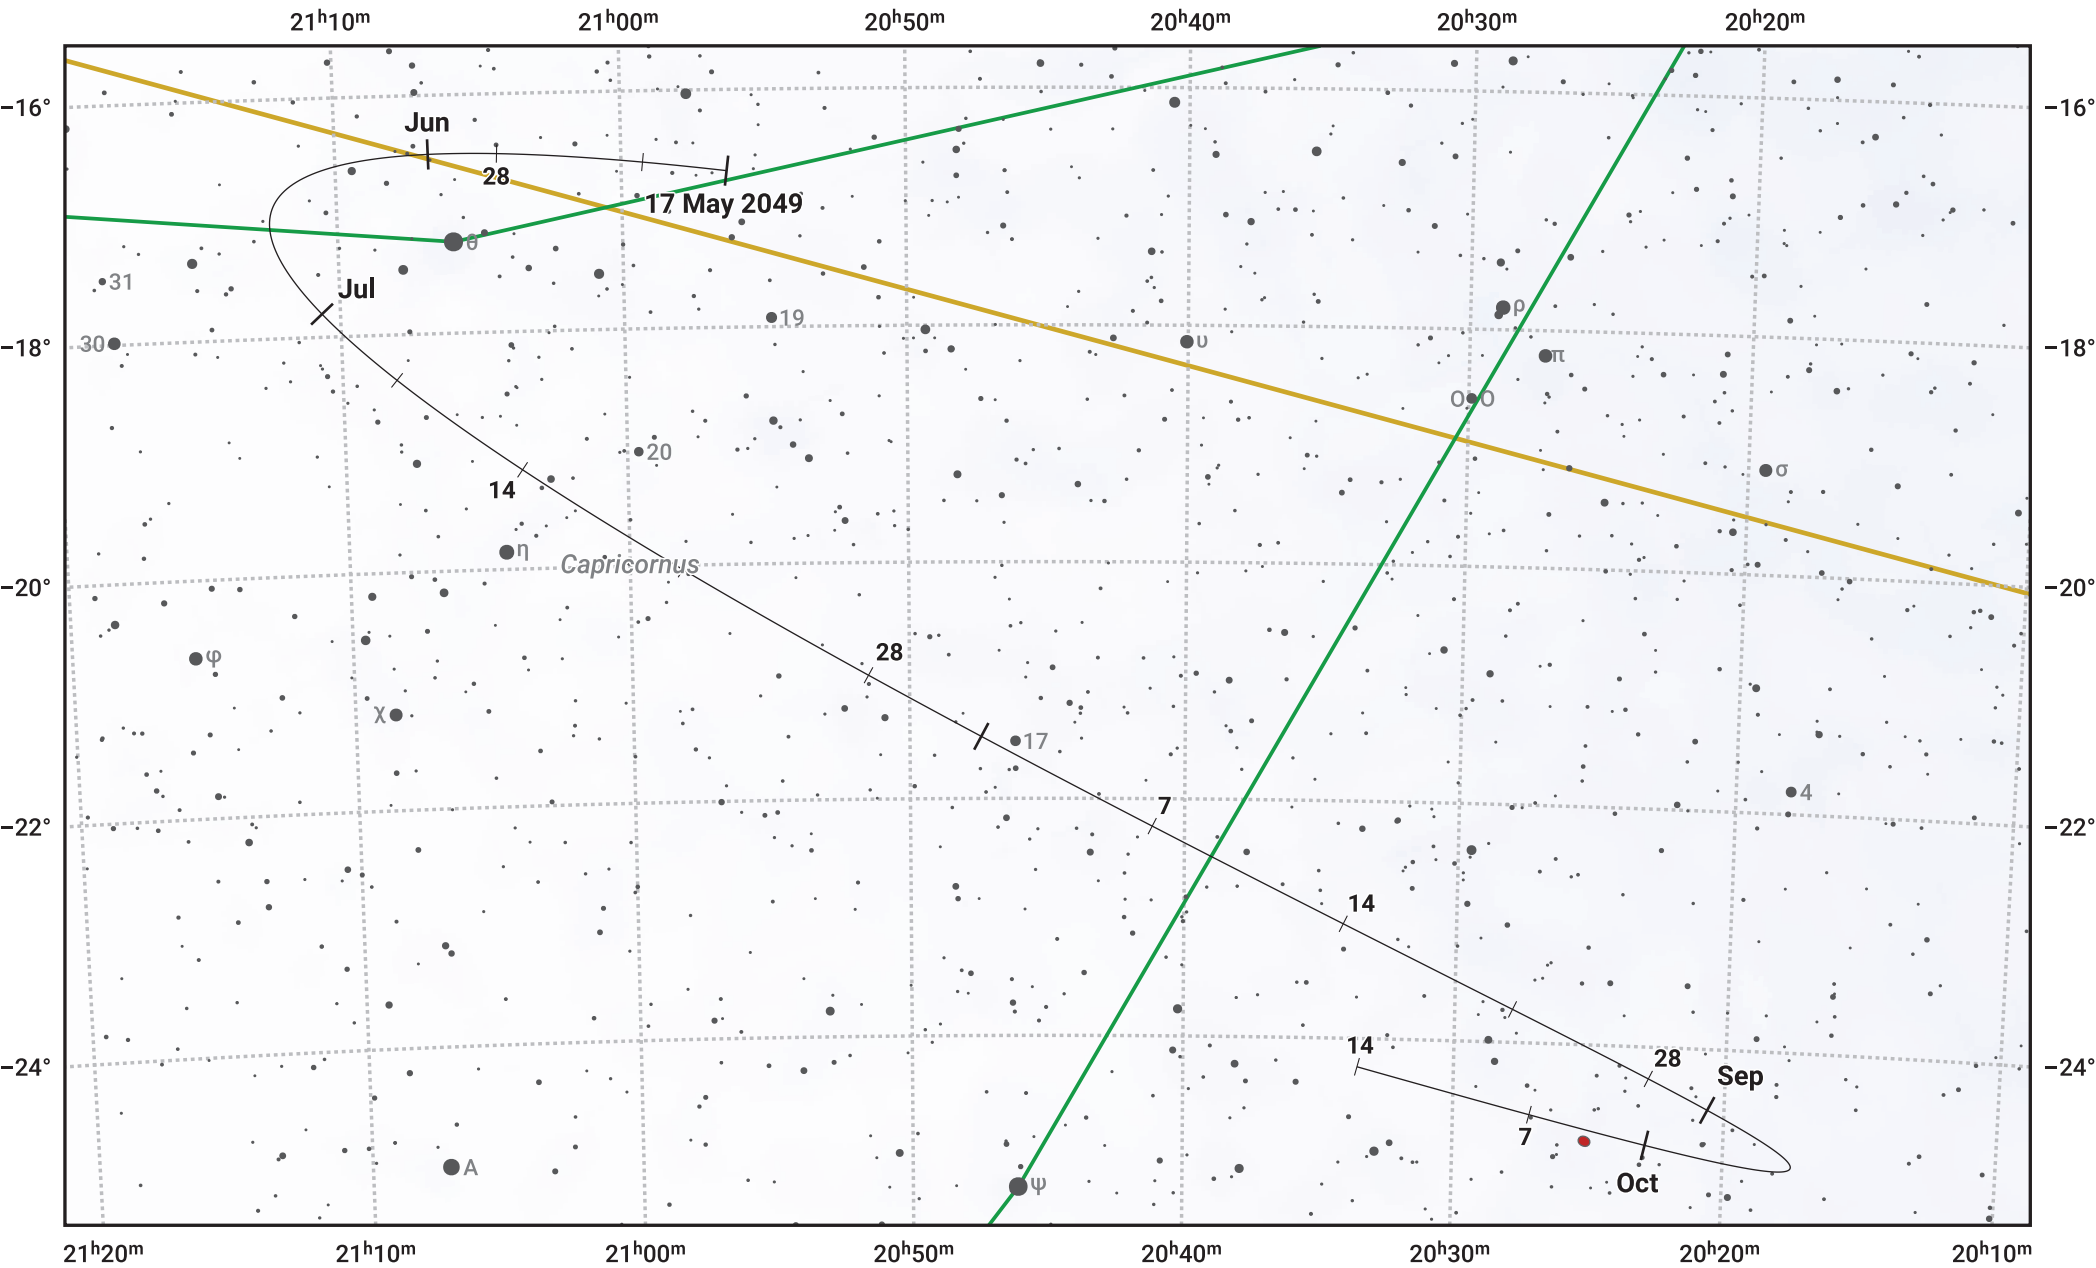

The path of Asteroid 8 Flora around opposition on 31 Jul 2049

© Dominic Ford 2011–2024. Date markers placed at midnight UTC. Downloaded from <https://in-the-sky.org>

Magnitude scale: · 10.0 · 9.0 · 8.0 · 7.0 · 6.0 · 5.0 ● 4.0

— Ecliptic Plane

● Galaxy ■ Bright nebula ● Open cluster ⊕ Globular cluster

Date	Mag	Phase
2049 Jun 1	10.5	96%
2049 Jun 28	9.8	98%
2049 Jul 1	9.7	98%
2049 Jul 29	8.8	100%
2049 Aug 1	8.7	100%
2049 Sep 1	9.5	98%
2049 Sep 15	9.8	96%
2049 Oct 1	10.1	95%