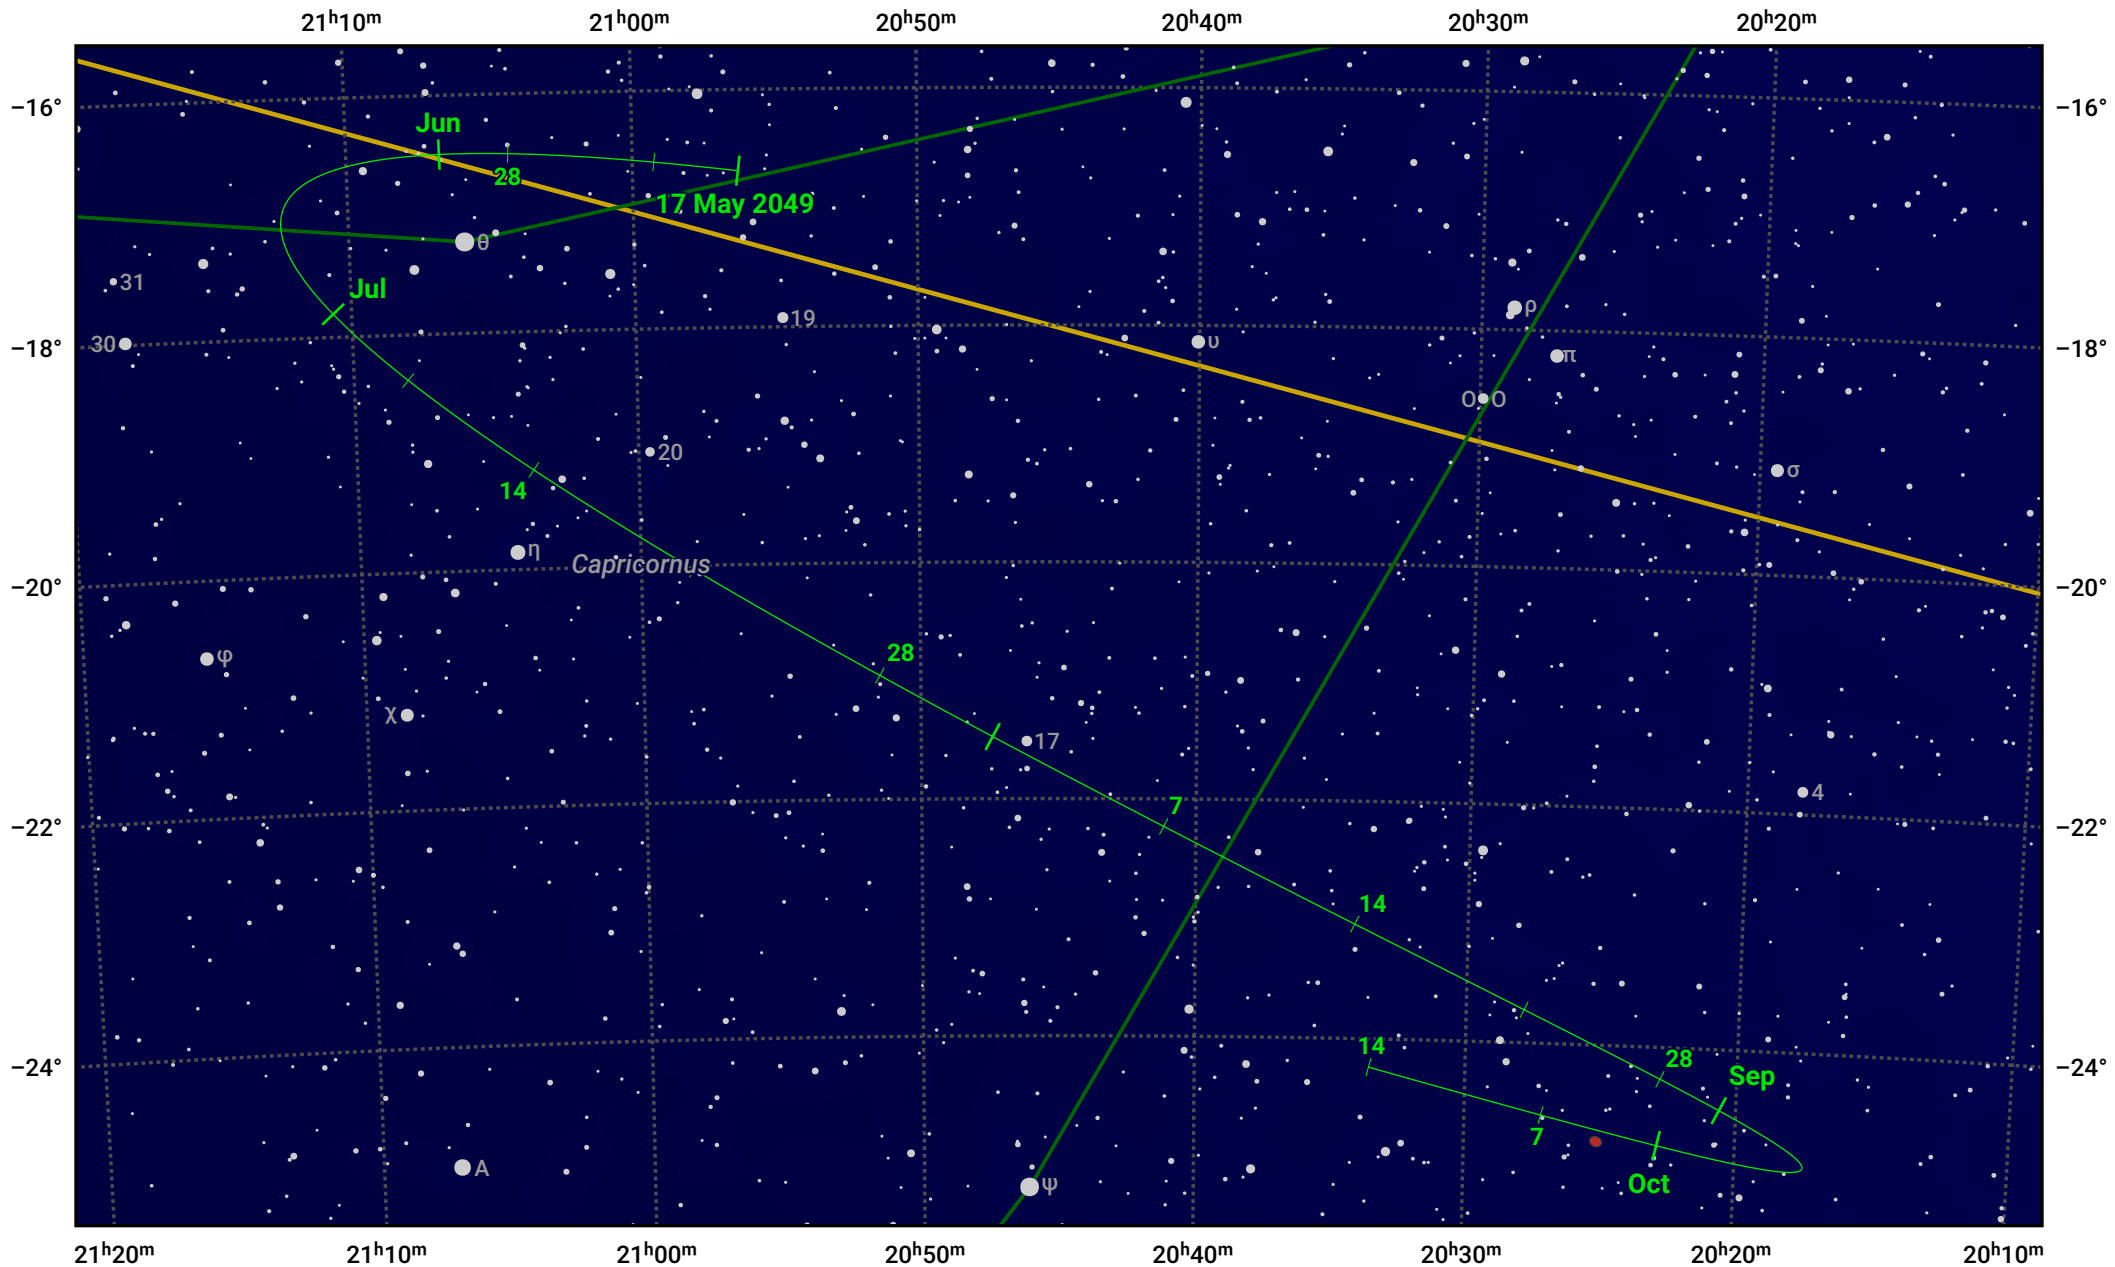

# The path of Asteroid 8 Flora around opposition on 31 Jul 2049

© Dominic Ford 2011–2024. Date markers placed at midnight UTC. Downloaded from <https://in-the-sky.org>

Magnitude scale: · 10.0 · 9.0 · 8.0 · 7.0 · 6.0 · 5.0 · 4.0

— Ecliptic Plane

Galaxy    Bright nebula    Open cluster    Globular cluster

Date	Mag	Phase
2049 Jun 1	10.5	96%
2049 Jun 28	9.8	98%
2049 Jul 1	9.7	98%
2049 Jul 29	8.8	100%
2049 Aug 1	8.7	100%
2049 Sep 1	9.5	98%
2049 Sep 15	9.8	96%
2049 Oct 1	10.1	95%