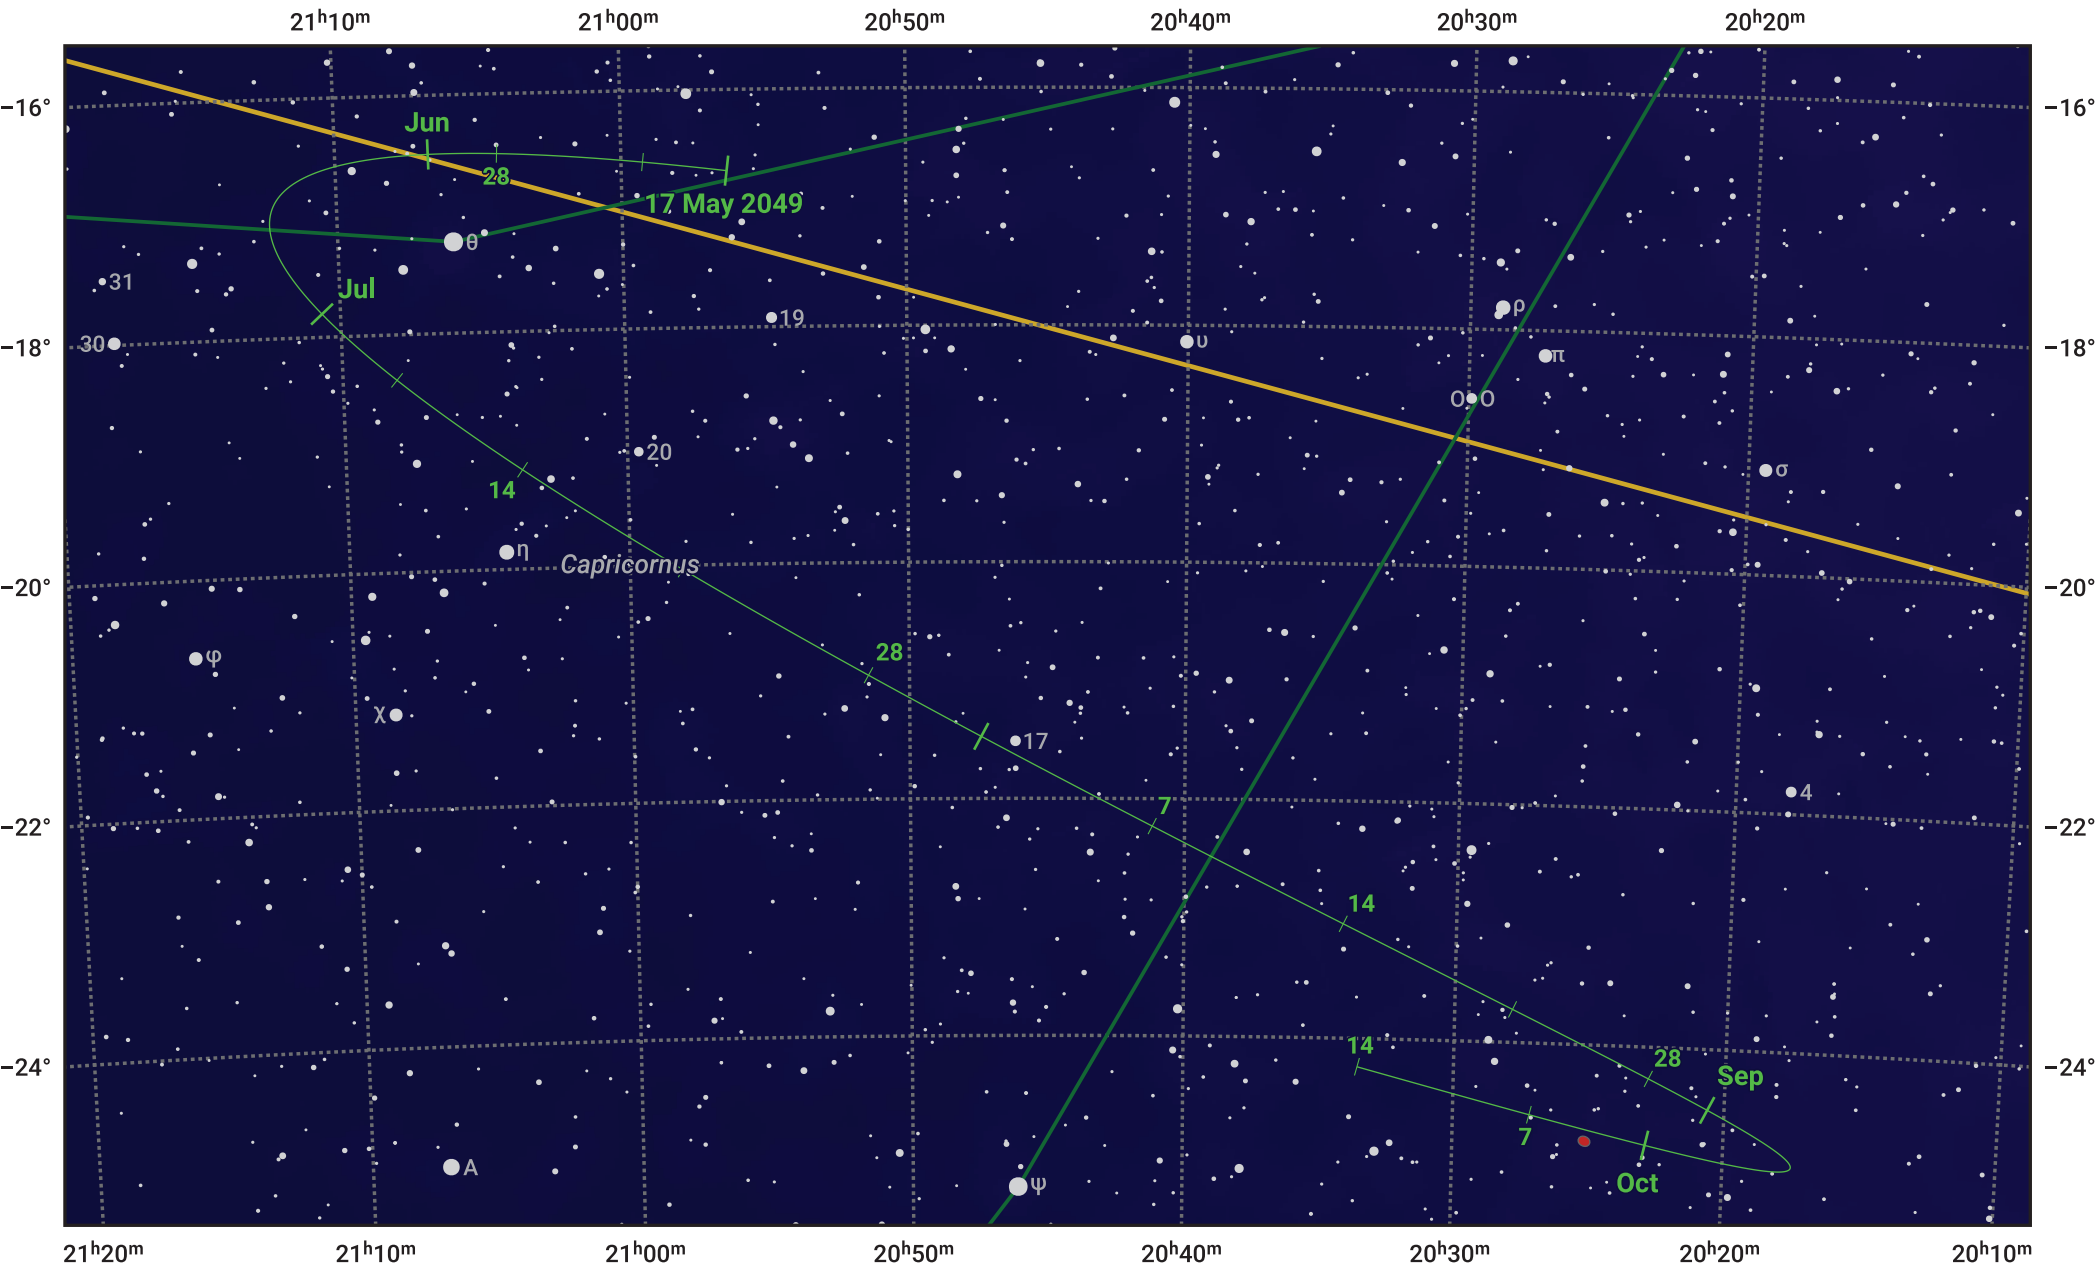

The path of Asteroid 8 Flora around opposition on 31 Jul 2049

© Dominic Ford 2011–2024. Date markers placed at midnight UTC. Downloaded from <https://in-the-sky.org>

Magnitude scale: 10.0 9.0 8.0 7.0 6.0 5.0 4.0

— Ecliptic Plane

Galaxy Bright nebula Open cluster Globular cluster

Date	Mag	Phase
2049 Jun 1	10.5	96%
2049 Jun 28	9.8	98%
2049 Jul 1	9.7	98%
2049 Jul 29	8.8	100%
2049 Aug 1	8.7	100%
2049 Sep 1	9.5	98%
2049 Sep 15	9.8	96%
2049 Oct 1	10.1	95%