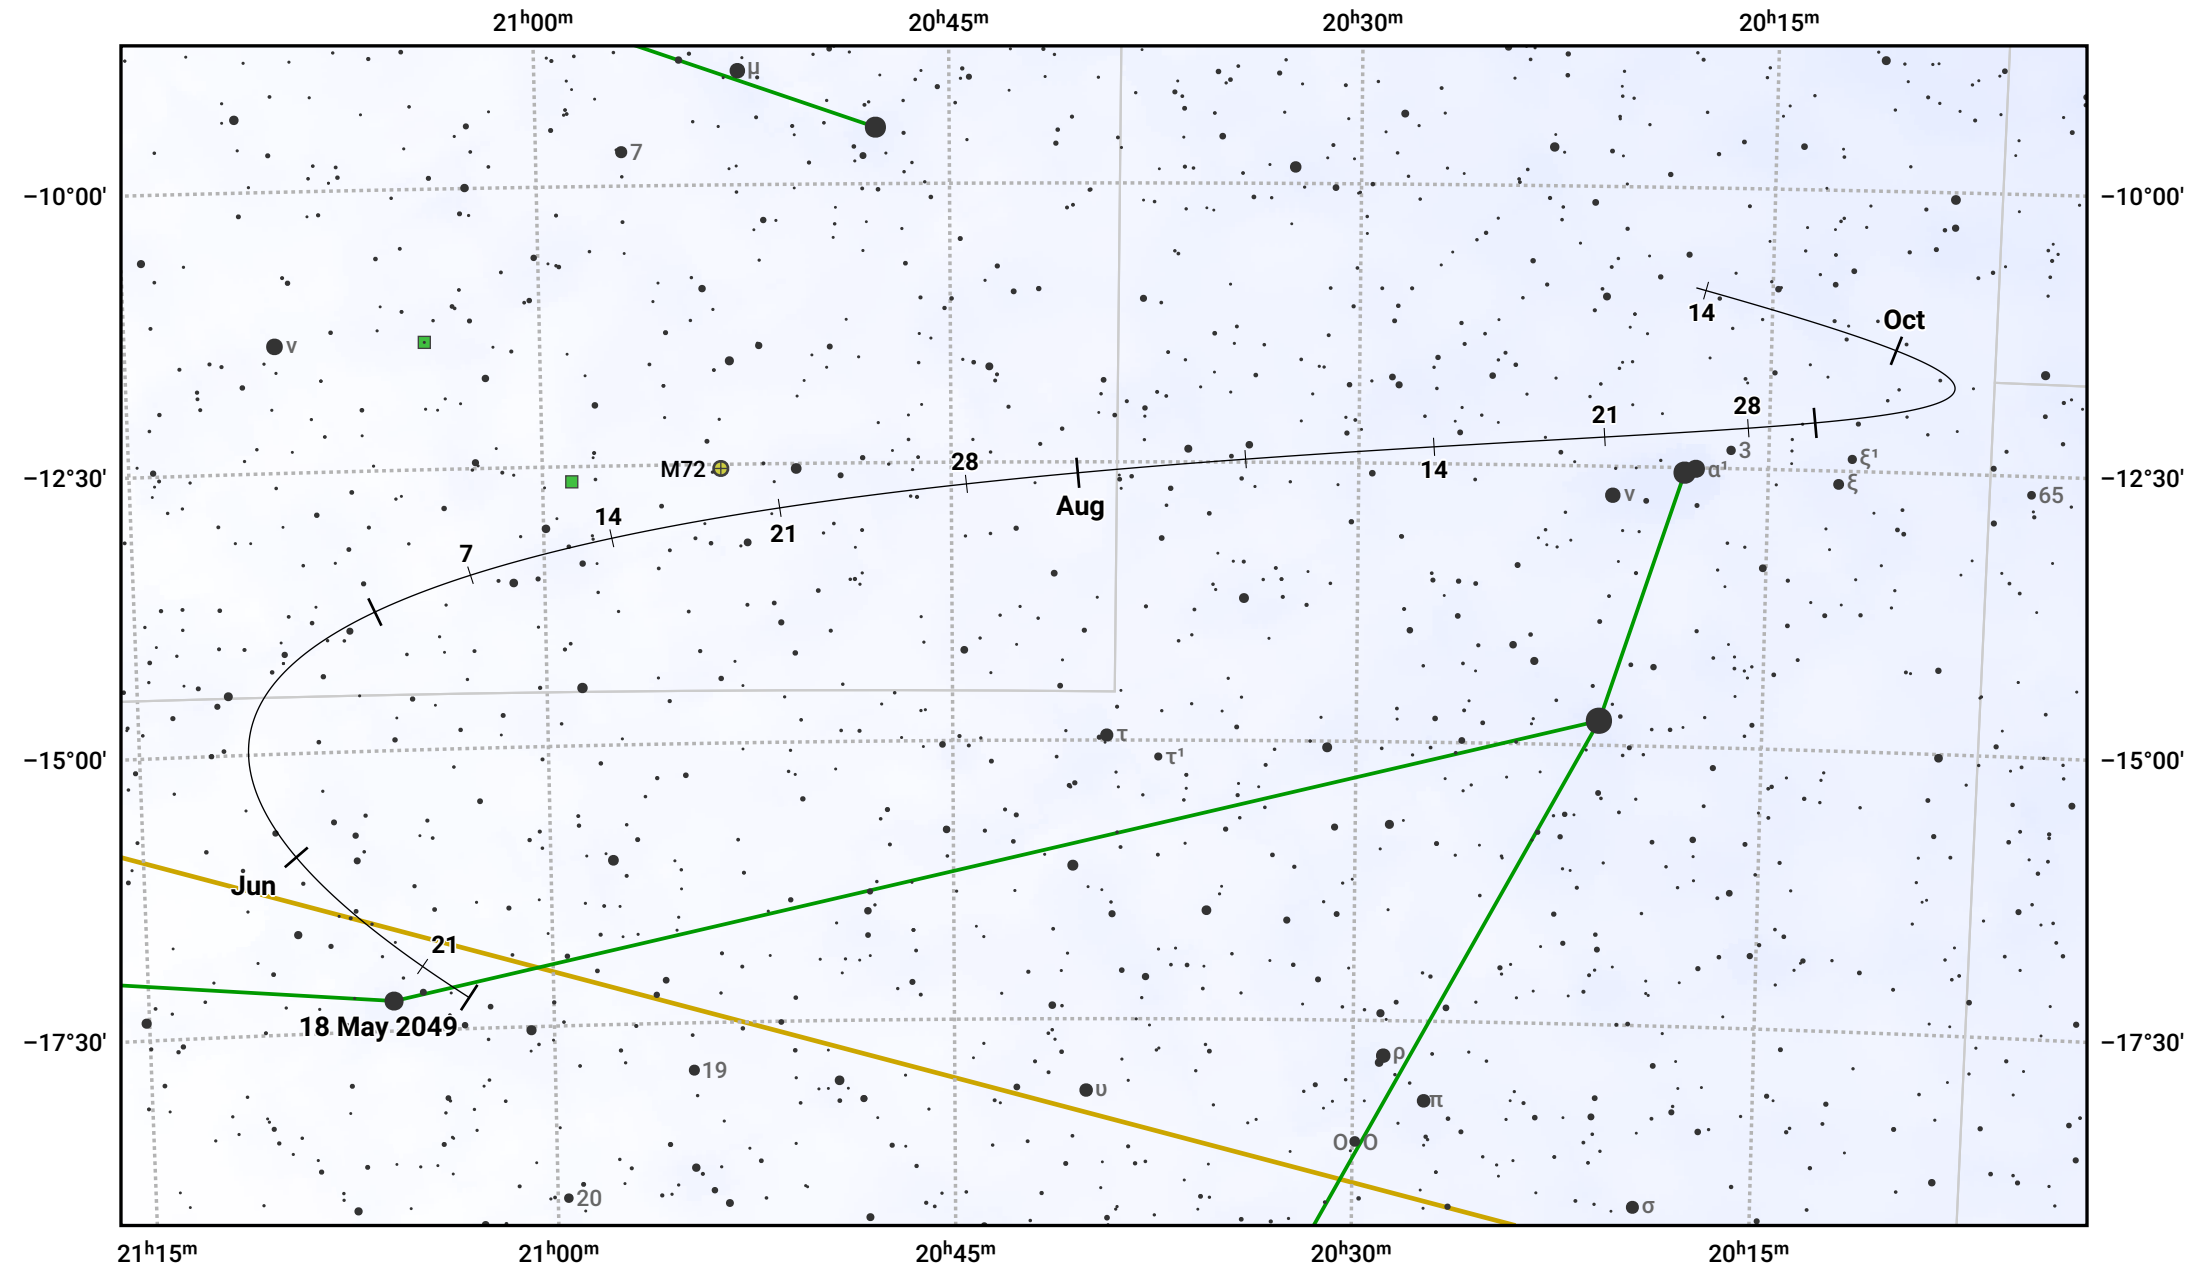

The path of Asteroid 15 Eunomia around opposition on 1 Aug 2049

© Dominic Ford 2011–2024. Date markers placed at midnight UTC. Downloaded from <https://in-the-sky.org>

Magnitude scale: 10.0 9.0 8.0 7.0 6.0 5.0 4.0 3.0

— Ecliptic Plane

Galaxy Bright nebula Open cluster Globular cluster

Date	Mag	Phase
2049 Jun 1	10.0	97%
2049 Jul 1	9.3	99%
2049 Jul 2	9.3	99%
2049 Aug 1	8.5	100%
2049 Sep 1	9.1	98%
2049 Oct 1	9.6	96%