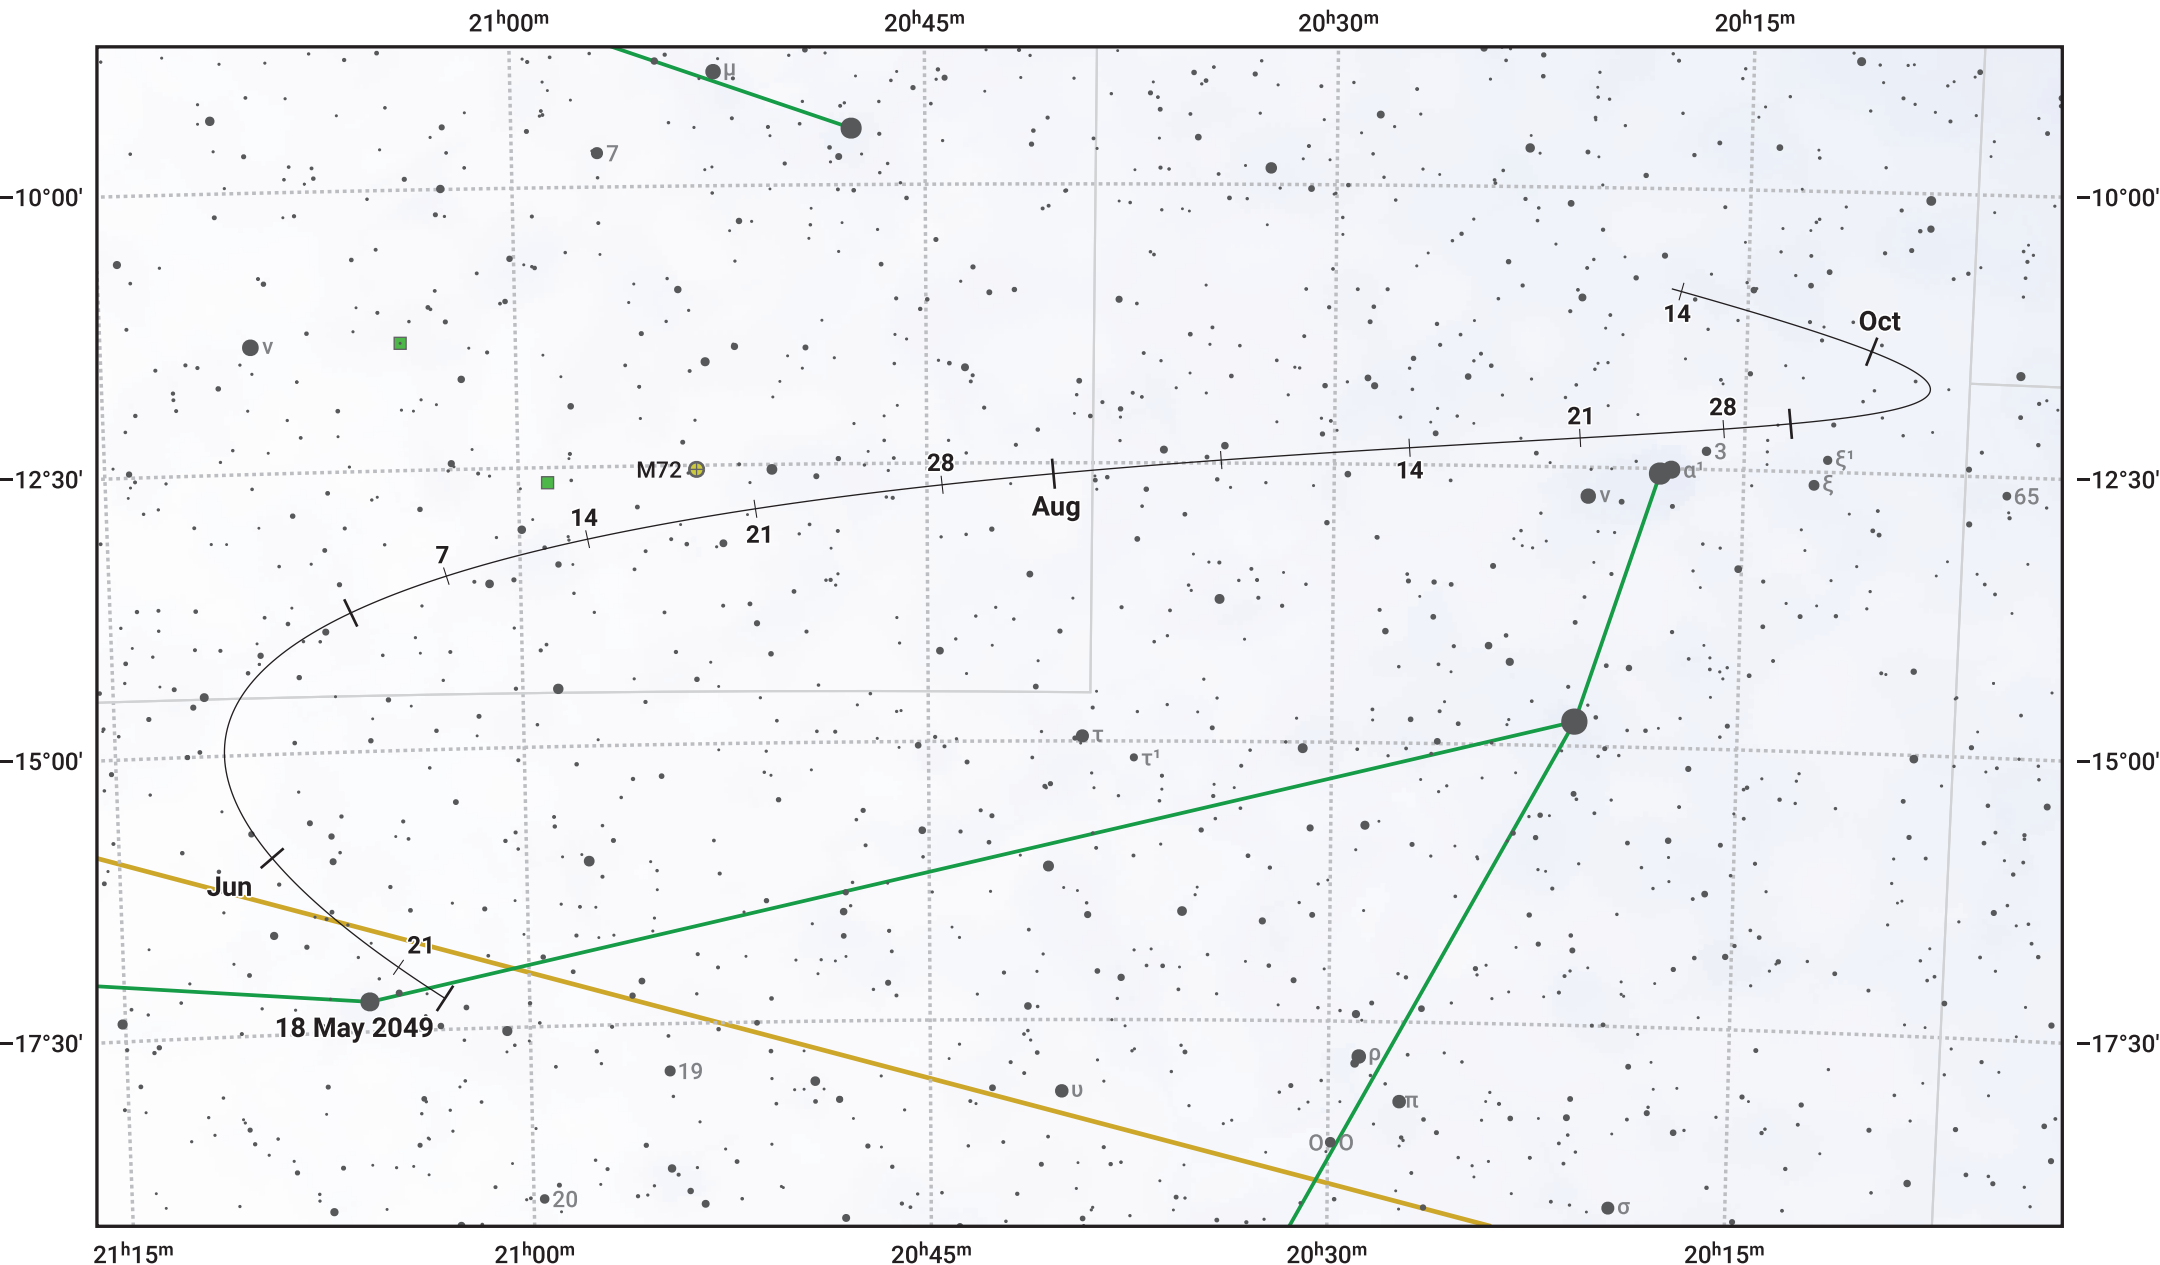

# The path of Asteroid 15 Eunomia around opposition on 1 Aug 2049

© Dominic Ford 2011–2024. Date markers placed at midnight UTC. Downloaded from <https://in-the-sky.org>

Magnitude scale: 10.0 9.0 8.0 7.0 6.0 5.0 4.0 3.0

— Ecliptic Plane

Galaxy    Bright nebula    Open cluster    Globular cluster

Date	Mag	Phase
2049 Jun 1	10.0	97%
2049 Jul 1	9.3	99%
2049 Jul 2	9.3	99%
2049 Aug 1	8.5	100%
2049 Sep 1	9.1	98%
2049 Oct 1	9.6	96%