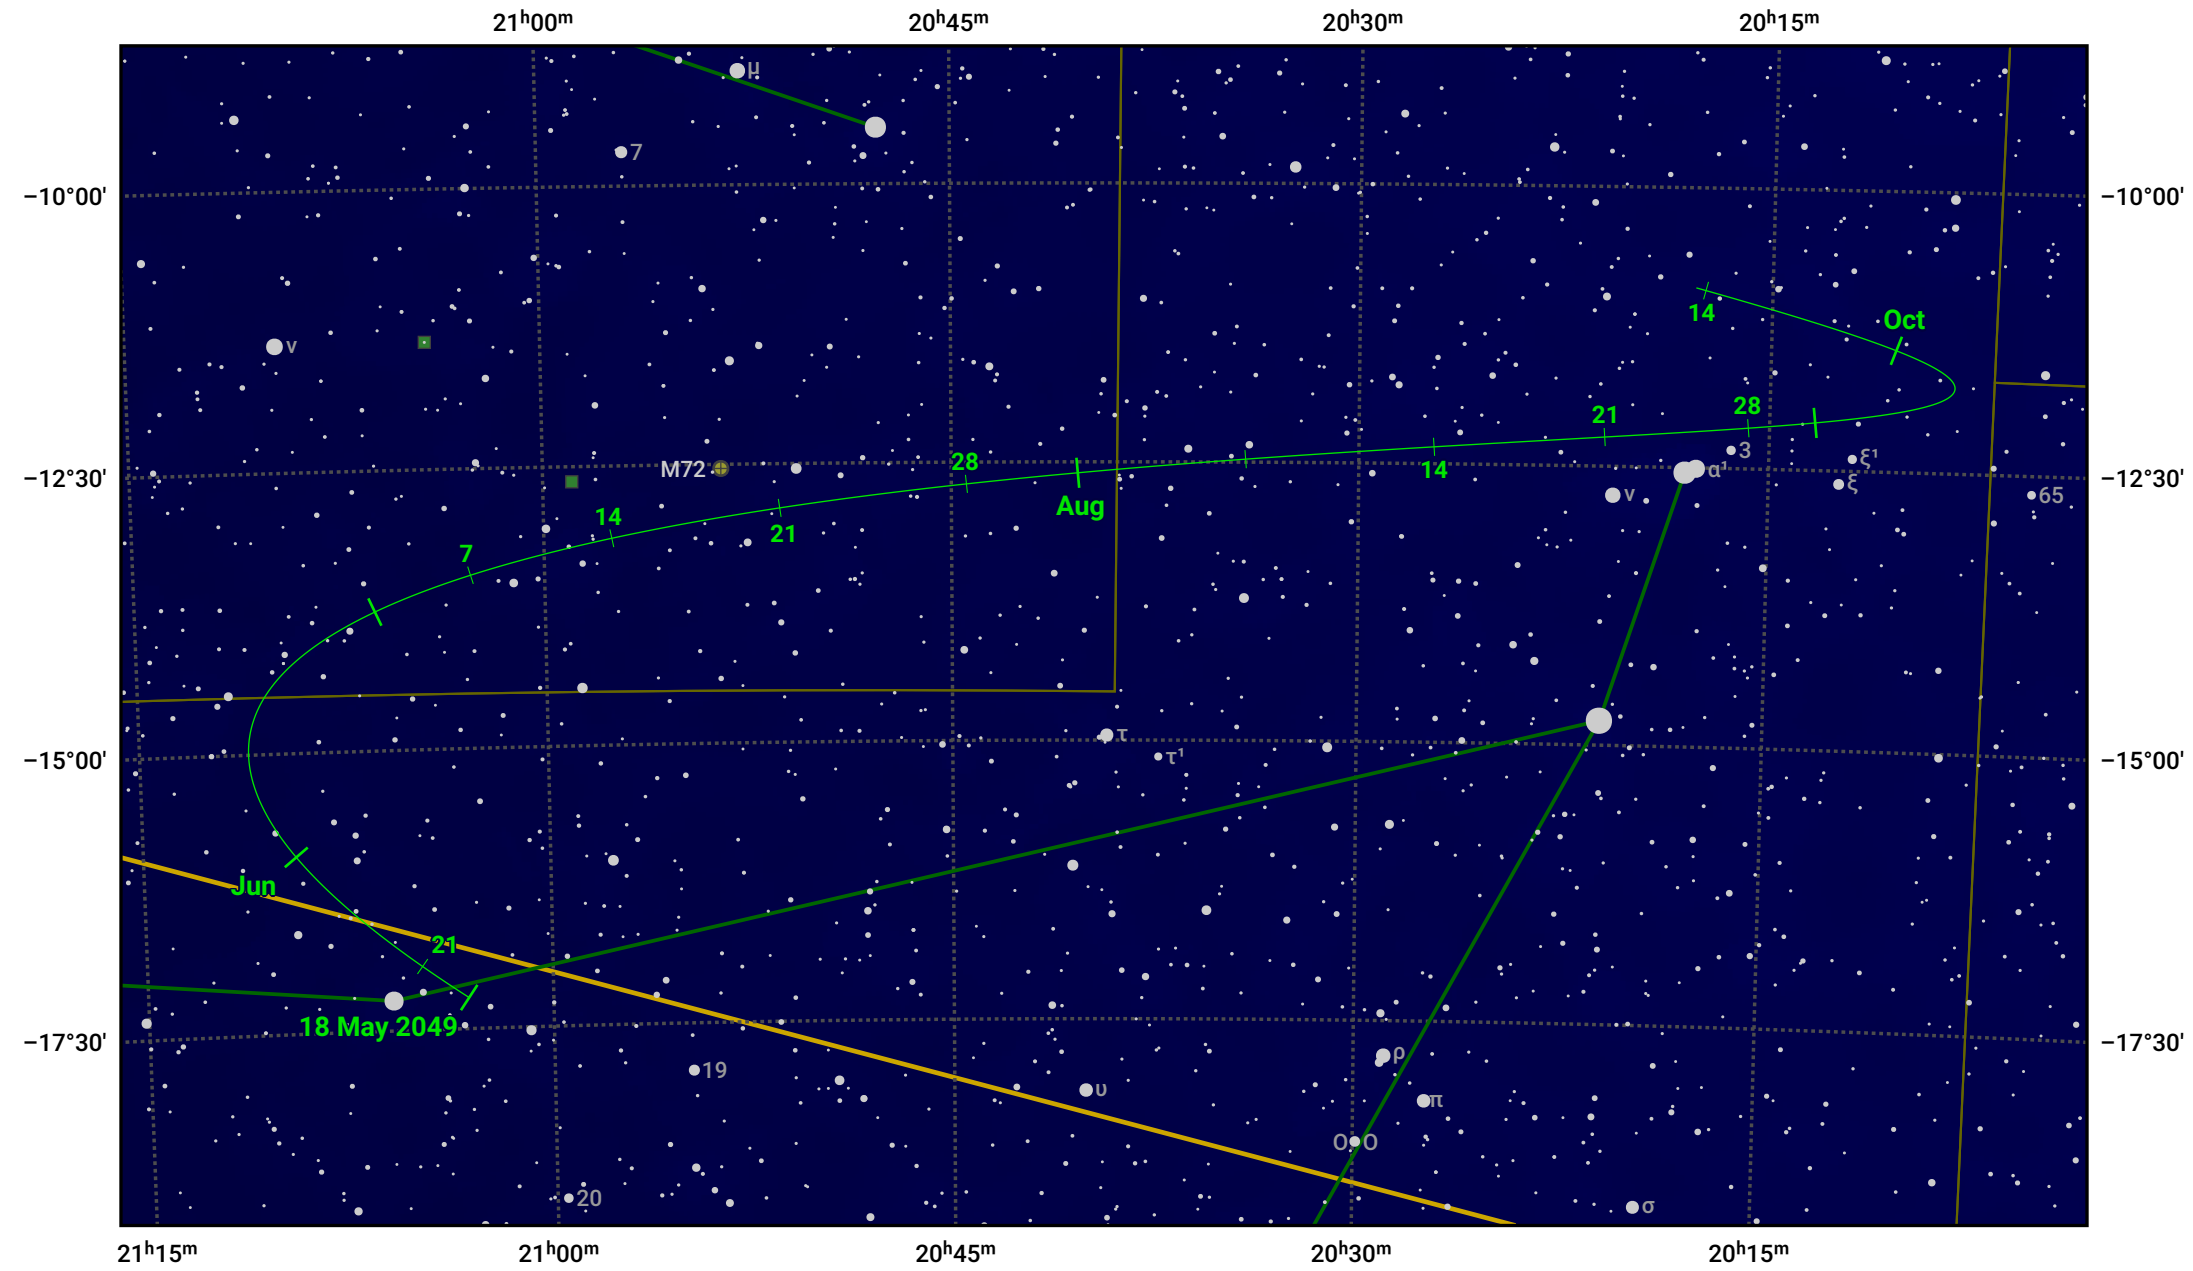

The path of Asteroid 15 Eunomia around opposition on 1 Aug 2049

© Dominic Ford 2011–2024. Date markers placed at midnight UTC. Downloaded from <https://in-the-sky.org>

Magnitude scale: ● 10.0 ● 9.0 ● 8.0 ● 7.0 ● 6.0 ● 5.0 ● 4.0 ● 3.0

— Ecliptic Plane

● Galaxy ■ Bright nebula ● Open cluster ● Globular cluster

Date	Mag	Phase
2049 Jun 1	10.0	97%
2049 Jul 1	9.3	99%
2049 Jul 2	9.3	99%
2049 Aug 1	8.5	100%
2049 Sep 1	9.1	98%
2049 Oct 1	9.6	96%